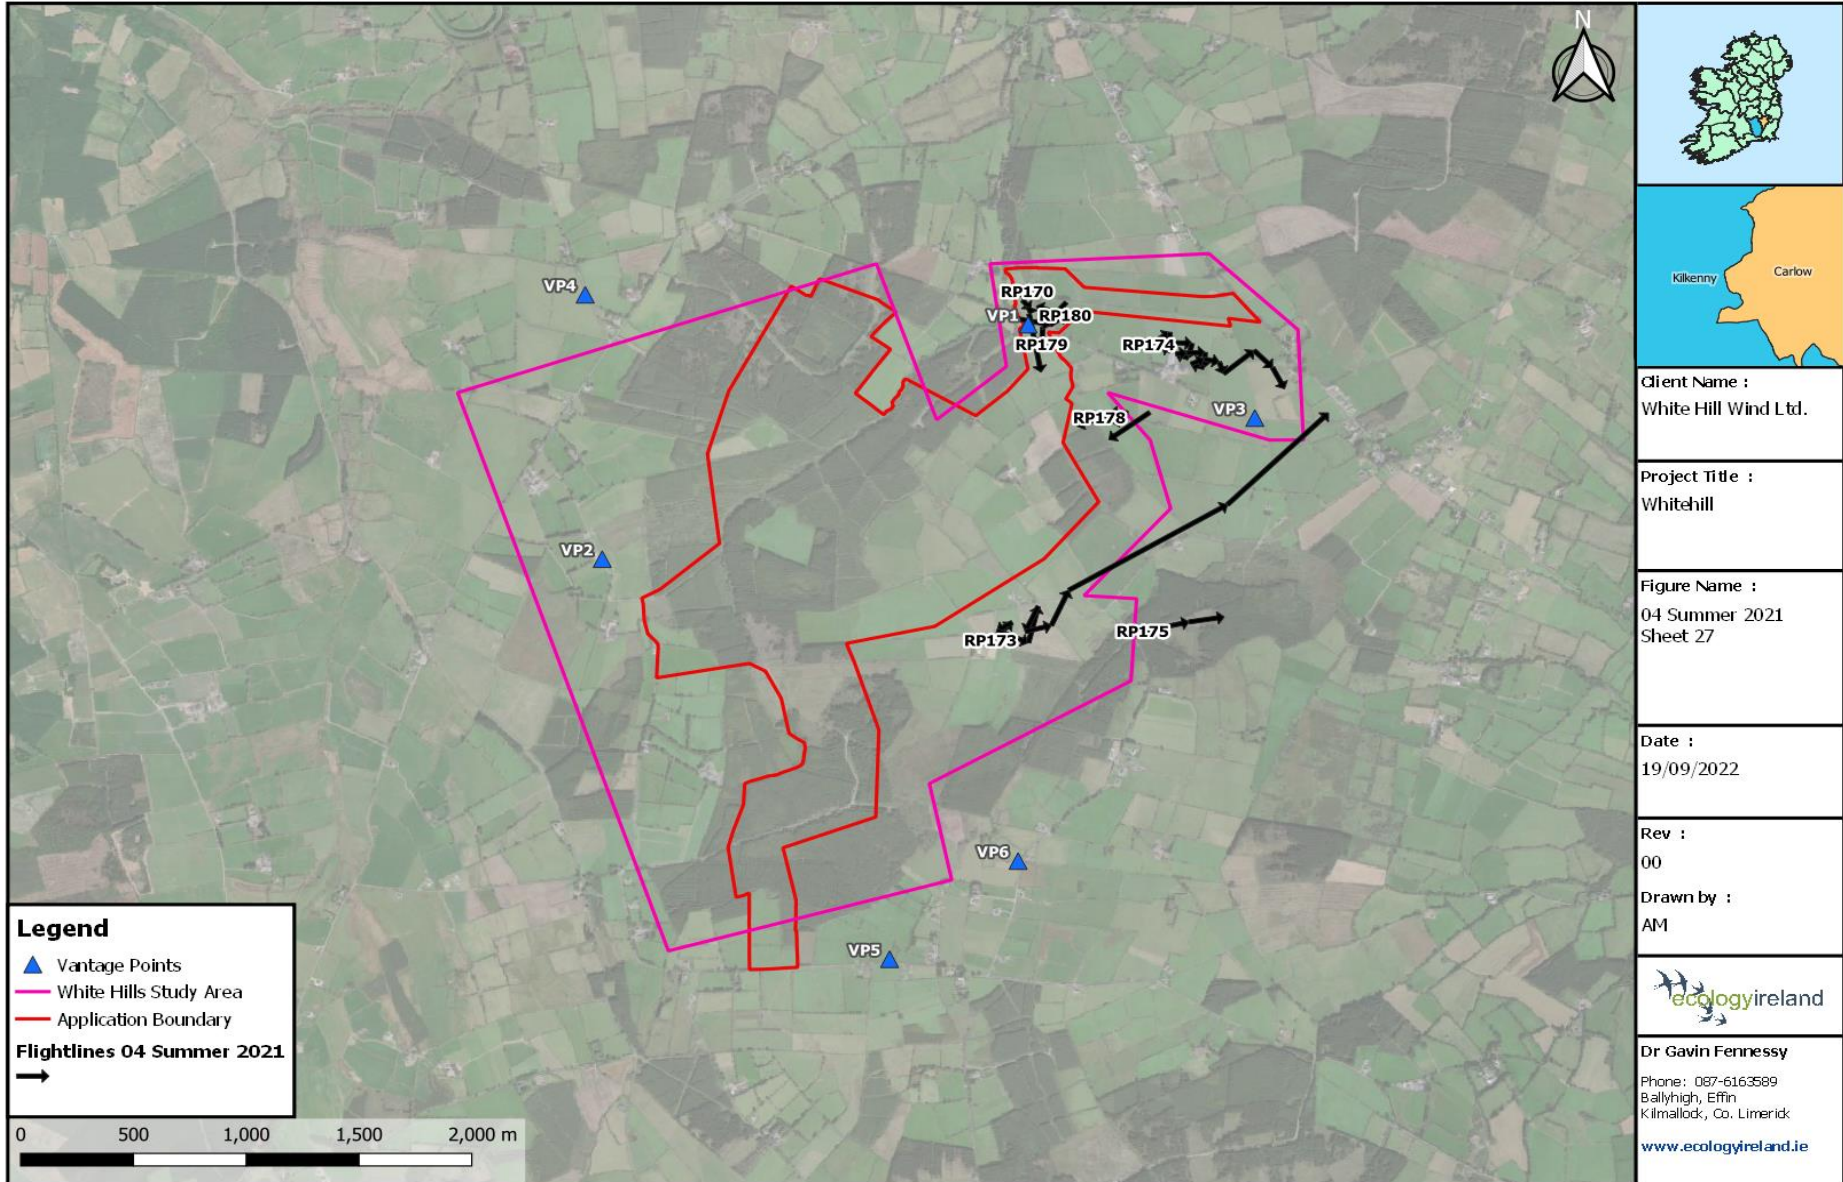

**Table A5.3.4: Flightline Descriptions for the Breeding Season 2021**

Annex 5.3: Bird Survey Flightlines

Winter Season 2021/2022									
Flightline ID	Date	Species	Number	Time first seen	Duration of observation (s)	Initial flight height	Duration within Wind Farm Site (s)	Off-site (s)	Observation description (note if observed flight height deviated significantly)
WD1	11/10/2021	Golden Plover	100	09:02	30	100m	0	30	Golden Plover flocks seen well off-site.
WT1	11/10/2021	Grey Heron	1	09:09	120	15m	100	20	Grey Heron joined by second bird, flying west and then north.
WT3	11/10/2021	Grey Heron	2	09:15	15	20m	0	15	Grey Heron adult and juvenile flying north.
WT2	11/10/2021	Mallard	4	09:15	20	15m	0	20	Mallard flying south near VP3.
WT4	11/10/2021	Grey Heron	1	09:37	5	10m	0	5	Grey Heron flying north.
RP1	11/10/2021	Buzzard	1	10:00	20	<5m	0	20	Buzzard flying east off-site.
RP2	11/10/2021	Buzzard	1	10:45	40	20m	20	20	Buzzard dropping to land south of VP1.
WT5	11/10/2021	Teal	7	11:19	15	<5m	5	10	Teal landing at pond in farmland
RP3	11/10/2021	Buzzard	1	11:26	220	5m	25	195	Buzzard flying over farmland gaining height to 25m AGL.
RP4	11/10/2021	Buzzard	1	12:14	45	5m	0	45	Buzzard flying south past VP6, calling.
RP5	11/10/2021	Buzzard	1	13:27	45	15m	10	35	Buzzard flying south of VP1 being mobbed by Corvids.
RP6	11/10/2021	Peregrine Falcon	1	13:31	10	10m	0	10	Peregrine flying past VP5 heading to the southwest.
RP7	11/10/2021	Sparrowhawk	1	13:51	30	5m	0	30	Sparrowhawk (Male) hunting past VP flushed flock of House Sparrow and Finch flock.
WT6	11/10/2021	Teal	8	14:02	10	5m	0	10	Flock of Teal flying low and fast.
RP8	11/10/2021	Sparrowhawk	1	14:34	205	30m	20	185	Sparrowhawk gaining height being mobbed by a Rook, 30-100m AGL as it headed north