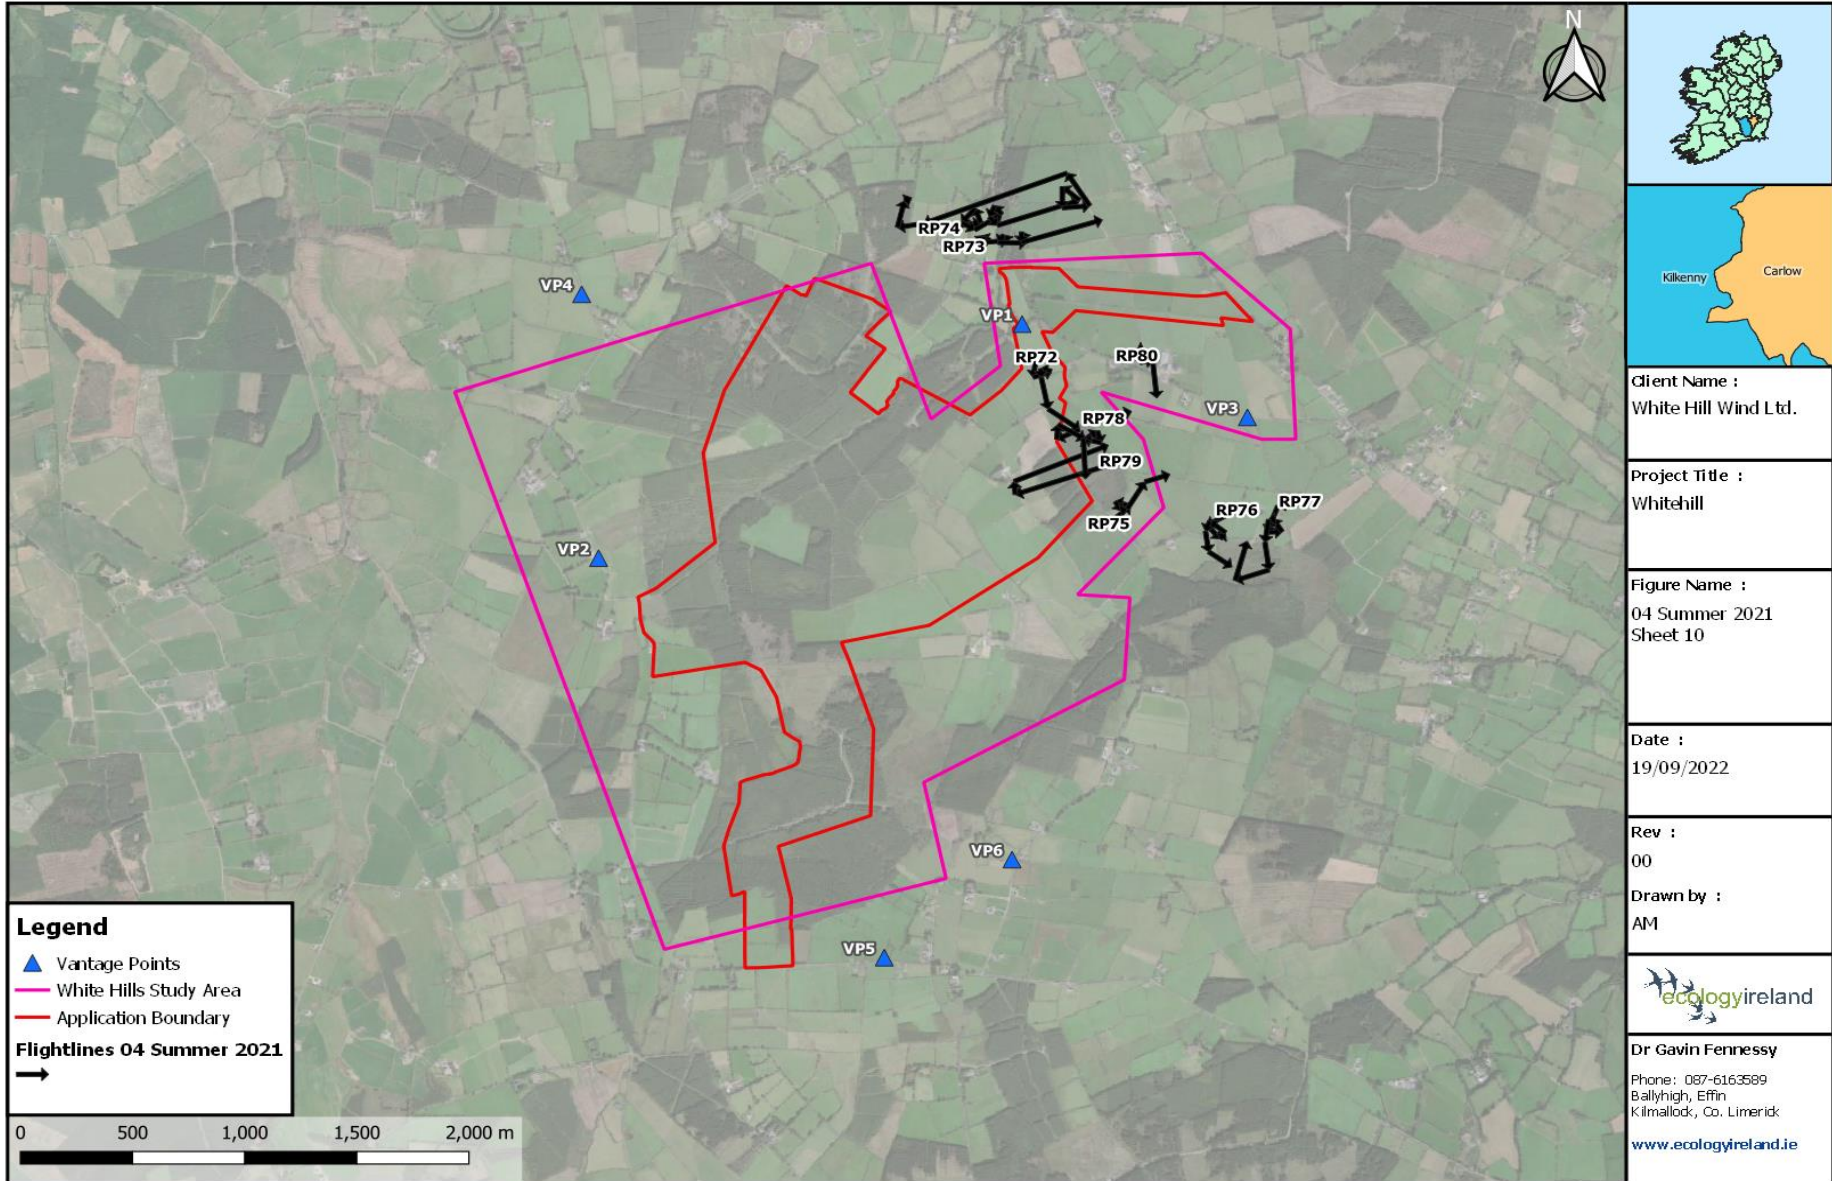

**Table A5.3.4: Flightline Descriptions for the Breeding Season 2021**

Annex 5.3: Bird Survey Flightlines

Winter Season 2021/2022									
Flightline ID	Date	Species	Number	Time first seen	Duration of observation (s)	Initial flight height	Duration within Wind Farm Site (s)	Off-site (s)	Observation description (note if observed flight height deviated significantly)
WD1	11/10/2021	Golden Plover	100	09:02	30	100m	0	30	Golden Plover flocks seen well off-site.
WT1	11/10/2021	Grey Heron	1	09:09	120	15m	100	20	Grey Heron joined by second bird, flying west and then north.
WT3	11/10/2021	Grey Heron	2	09:15	15	20m	0	15	Grey Heron adult and juvenile flying north.
WT2	11/10/2021	Mallard	4	09:15	20	15m	0	20	Mallard flying south near VP3.
WT4	11/10/2021	Grey Heron	1	09:37	5	10m	0	5	Grey Heron flying north.
RP1	11/10/2021	Buzzard	1	10:00	20	<5m	0	20	Buzzard flying east off-site.
RP2	11/10/2021	Buzzard	1	10:45	40	20m	20	20	Buzzard dropping to land south of VP1.
WT5	11/10/2021	Teal	7	11:19	15	<5m	5	10	Teal landing at pond in farmland
RP3	11/10/2021	Buzzard	1	11:26	220	5m	25	195	Buzzard flying over farmland gaining height to 25m AGL.
RP4	11/10/2021	Buzzard	1	12:14	45	5m	0	45	Buzzard flying south past VP6, calling.
RP5	11/10/2021	Buzzard	1	13:27	45	15m	10	35	Buzzard flying south of VP1 being mobbed by Corvids.
RP6	11/10/2021	Peregrine Falcon	1	13:31	10	10m	0	10	Peregrine flying past VP5 heading to the southwest.
RP7	11/10/2021	Sparrowhawk	1	13:51	30	5m	0	30	Sparrowhawk (Male) hunting past VP flushed flock of House Sparrow and Finch flock.
WT6	11/10/2021	Teal	8	14:02	10	5m	0	10	Flock of Teal flying low and fast.
RP8	11/10/2021	Sparrowhawk	1	14:34	205	30m	20	185	Sparrowhawk gaining height being mobbed by a Rook, 30-100m AGL as it headed north