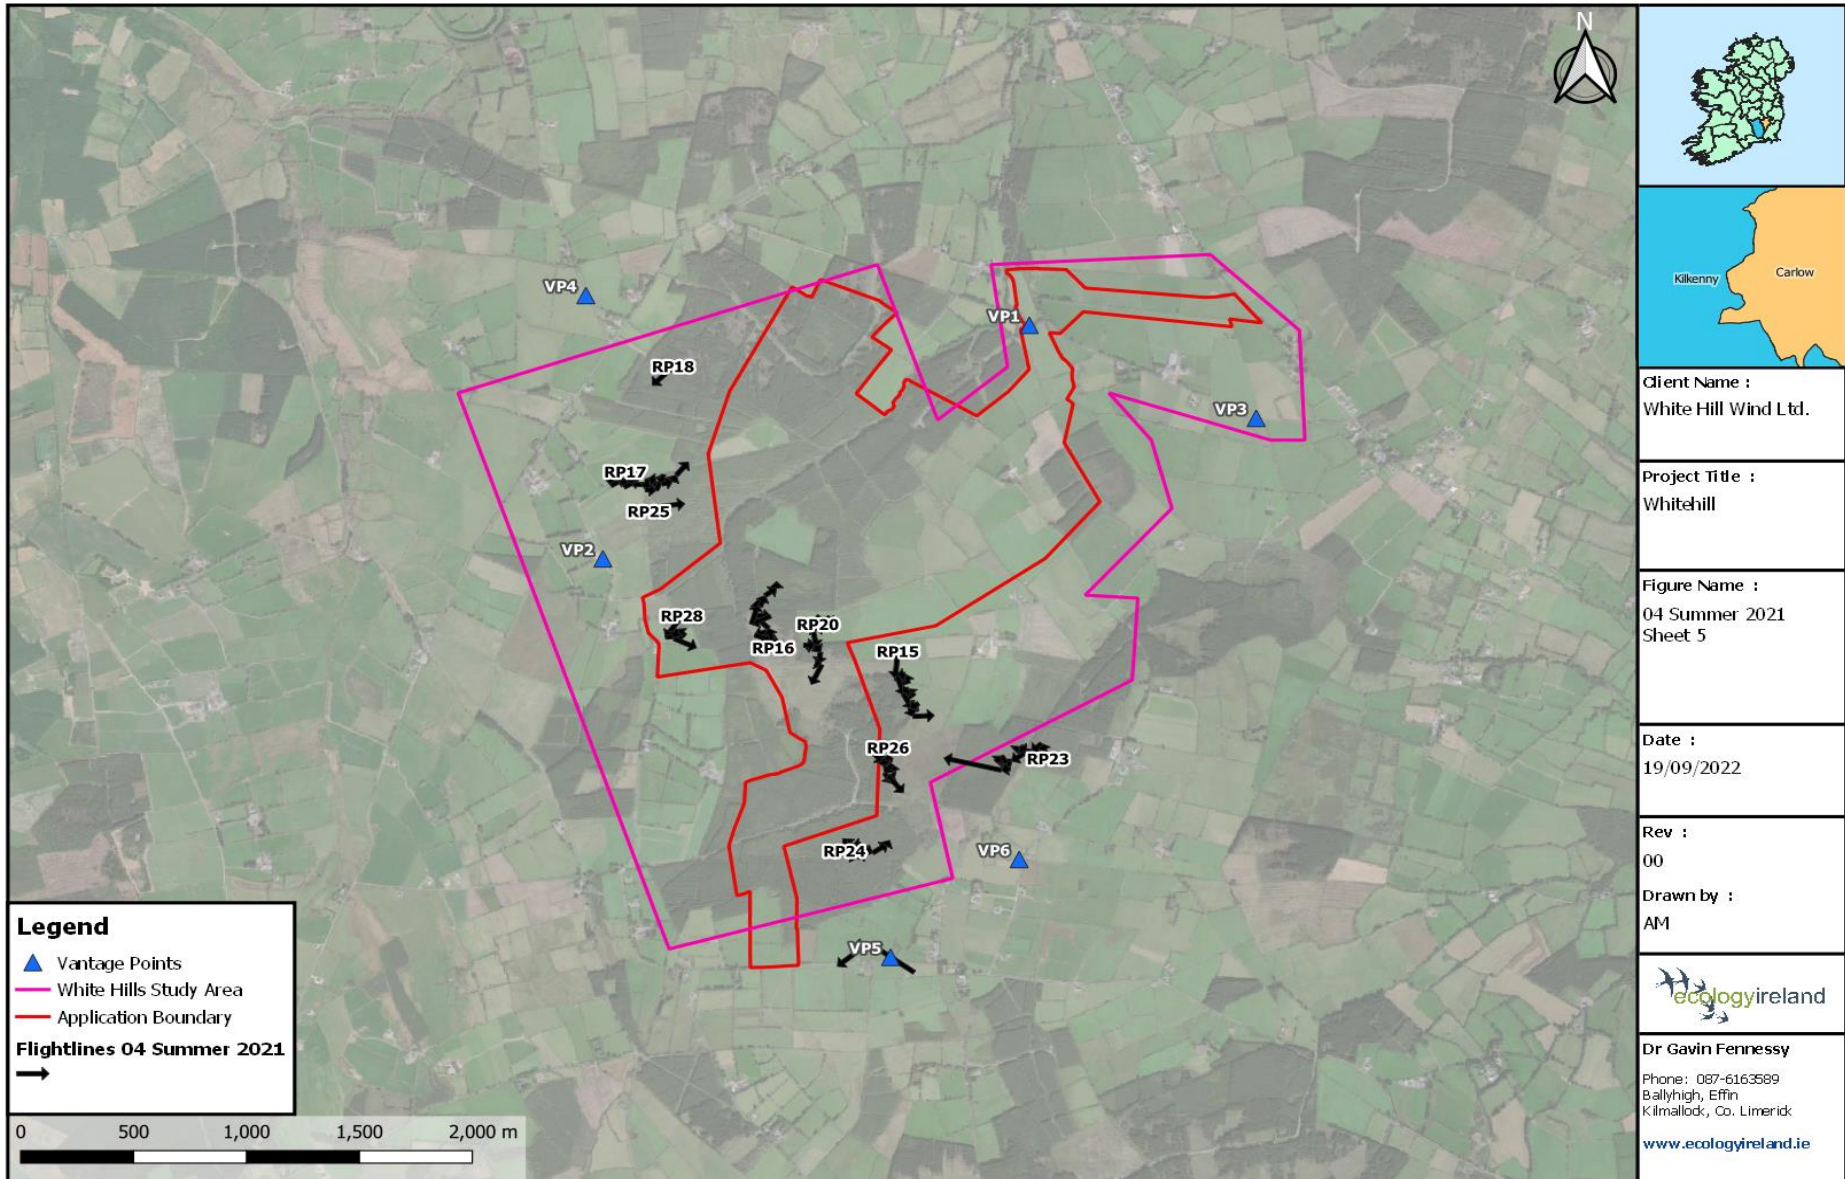

**Table A5.3.4: Flightline Descriptions for the Breeding Season 2021**

Annex 5.3: Bird Survey Flightlines

Winter Season 2021/2022									
Flightline ID	Date	Species	Number	Time first seen	Duration of observation (s)	Initial flight height	Duration within Wind Farm Site (s)	Off-site (s)	Observation description (note if observed flight height deviated significantly)
WD1	11/10/2021	Golden Plover	100	09:02	30	100m	0	30	Golden Plover flocks seen well off-site.
WT1	11/10/2021	Grey Heron	1	09:09	120	15m	100	20	Grey Heron joined by second bird, flying west and then north.
WT3	11/10/2021	Grey Heron	2	09:15	15	20m	0	15	Grey Heron adult and juvenile flying north.
WT2	11/10/2021	Mallard	4	09:15	20	15m	0	20	Mallard flying south near VP3.
WT4	11/10/2021	Grey Heron	1	09:37	5	10m	0	5	Grey Heron flying north.
RP1	11/10/2021	Buzzard	1	10:00	20	<5m	0	20	Buzzard flying east off-site.
RP2	11/10/2021	Buzzard	1	10:45	40	20m	20	20	Buzzard dropping to land south of VP1.
WT5	11/10/2021	Teal	7	11:19	15	<5m	5	10	Teal landing at pond in farmland
RP3	11/10/2021	Buzzard	1	11:26	220	5m	25	195	Buzzard flying over farmland gaining height to 25m AGL.
RP4	11/10/2021	Buzzard	1	12:14	45	5m	0	45	Buzzard flying south past VP6, calling.
RP5	11/10/2021	Buzzard	1	13:27	45	15m	10	35	Buzzard flying south of VP1 being mobbed by Corvids.
RP6	11/10/2021	Peregrine Falcon	1	13:31	10	10m	0	10	Peregrine flying past VP5 heading to the southwest.
RP7	11/10/2021	Sparrowhawk	1	13:51	30	5m	0	30	Sparrowhawk (Male) hunting past VP flushed flock of House Sparrow and Finch flock.
WT6	11/10/2021	Teal	8	14:02	10	5m	0	10	Flock of Teal flying low and fast.
RP8	11/10/2021	Sparrowhawk	1	14:34	205	30m	20	185	Sparrowhawk gaining height being mobbed by a Rook, 30-100m AGL as it headed north