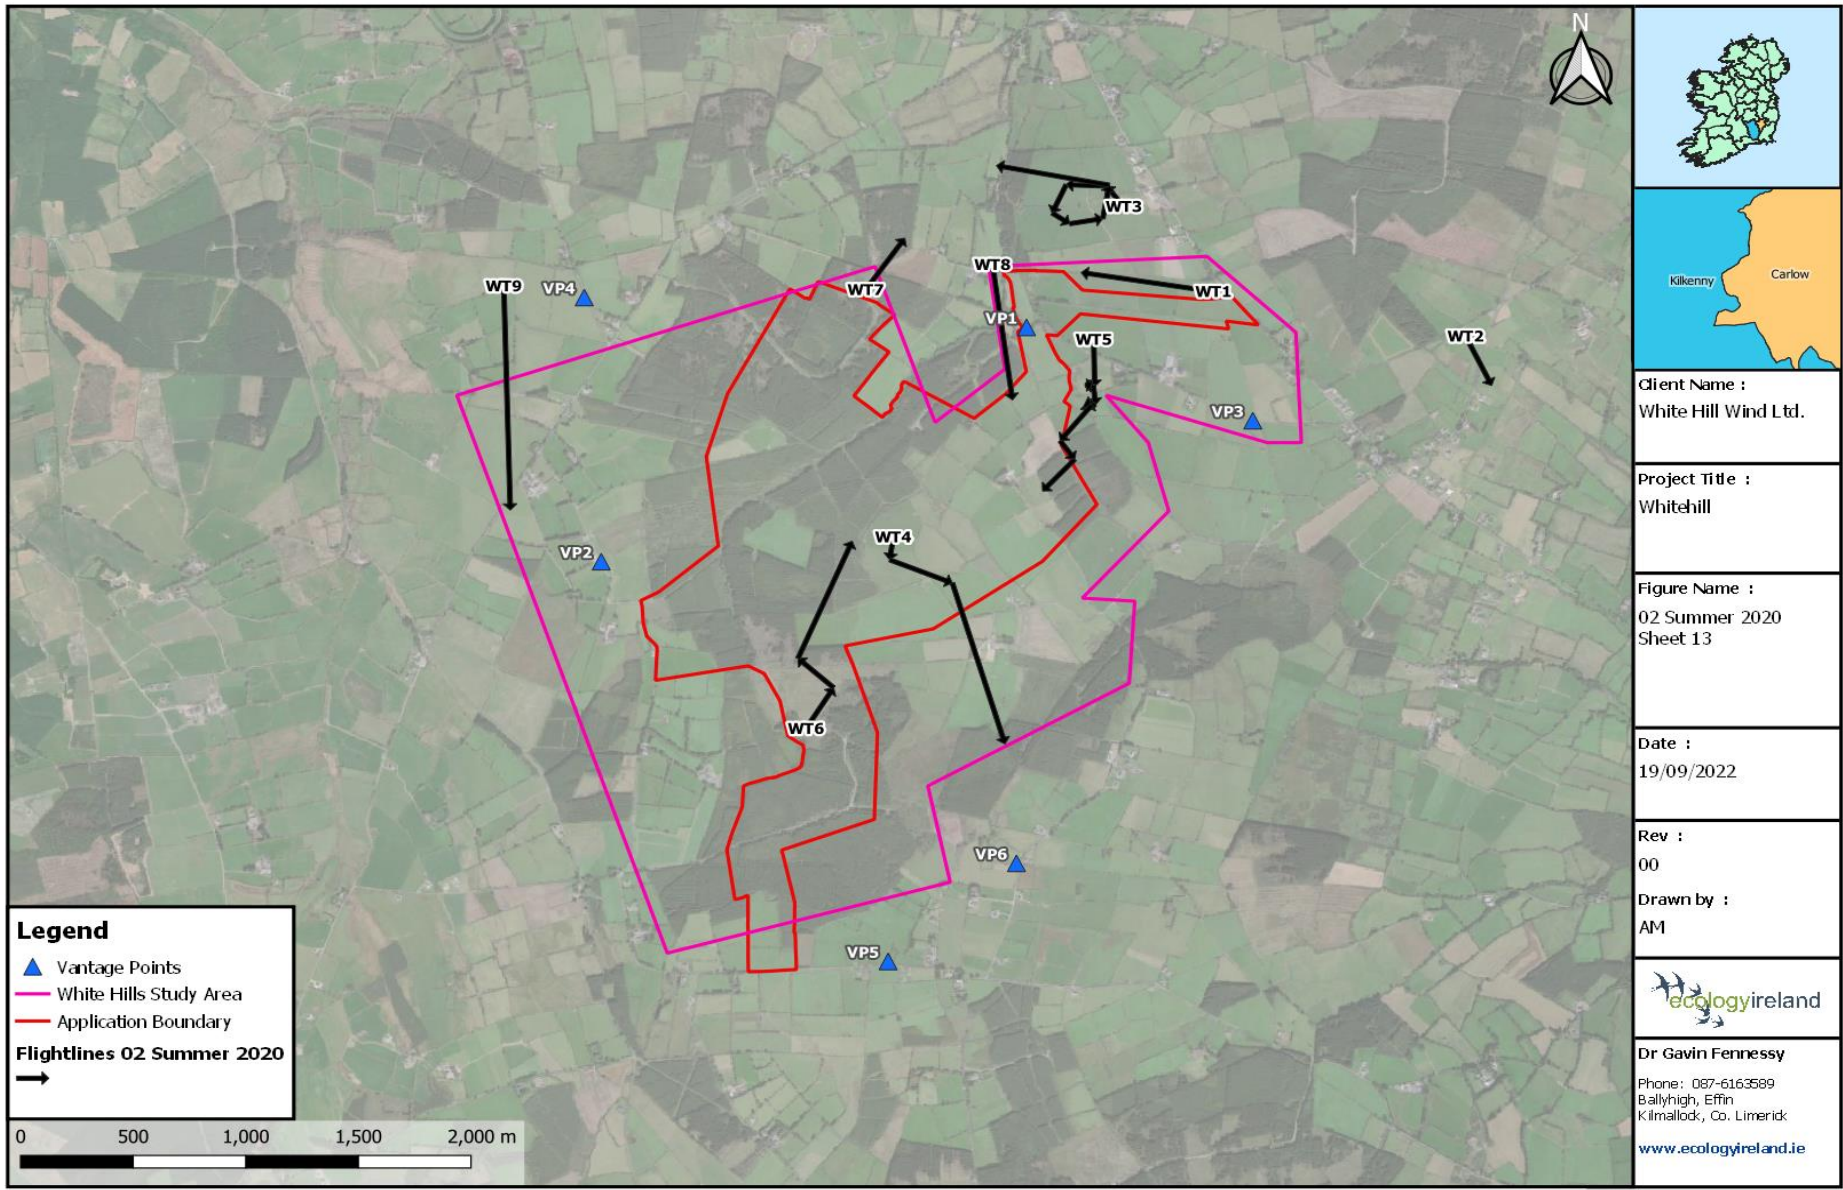

**Table A5.3.2: Flightline Descriptions for the Breeding Season 2020**

Winter Season 2020/2021									
Flightline ID	Date	Species	Number	Time first seen	Duration of observation (s)	Initial flight height	Duration within Wind Farm Site (s)	Off-site (s)	Observation description (note if observed flight height deviated significantly)
WD1	28/10/2020	Golden Plover	300	09:10	1380	30m	0	1380	Distant observation of flock circling off-site from 30-60m AGL.
WD2	28/10/2020	Snipe	2	09:18	15	15m	0	15	Brief sighting of two Snipe flying to north of VP1
WD3	28/10/2020	Golden Plover	10	09:25	20	25m	0	20	Small flock heading west.
RP1	28/10/2020	Sparrowhawk	1	11:19	10	15m	0	10	Male Sparrowhawk observed off-site.
WD4	28/10/2020	Golden Plover	300	11:20	9000	50m	0	9000	Large flock circling for prolonged period from 11:20 to 14:10. Followed similar route but rising and dropping from 20-120m AGL.
RP2	28/10/2020	Buzzard	1	11:45	60	30m	60	0	Buzzard hunting over farmland.
RP3	28/10/2020	Sparrowhawk	1	11:51	5	10m	5	0	Brief sighting of Sparrowhawk.
RP4	28/10/2020	Peregrine Falcon	1	11:55	60	110m	0	60	Peregrine seen to northeast of VP1
RP5	28/10/2020	Buzzard	1	12:19	30	40m	0	30	Buzzard flying past VP4.
RP6	28/10/2020	Buzzard	1	12:30	20	10m	0	20	Buzzard seen off-site east of VP1.
RP7	28/10/2020	Kestrel	1	12:56	110	20m	0	110	Kestrel hunting north of the Wind Farm Site.
RP8	28/10/2020	Kestrel	1	13:15	20	10m	0	20	Kestrel (Female) hunting close to VP3.
RP9	28/10/2020	Kestrel	1	13:18	75	15m	0	75	Kestrel being mobbed by Jackdaws.
RP10	28/10/2020	Buzzard	1	13:29	20	25m	0	20	Buzzard hunting over farmland.
WD5	28/10/2020	Snipe	1	13:59	95	50m	95	0	Snipe circled and then headed west.