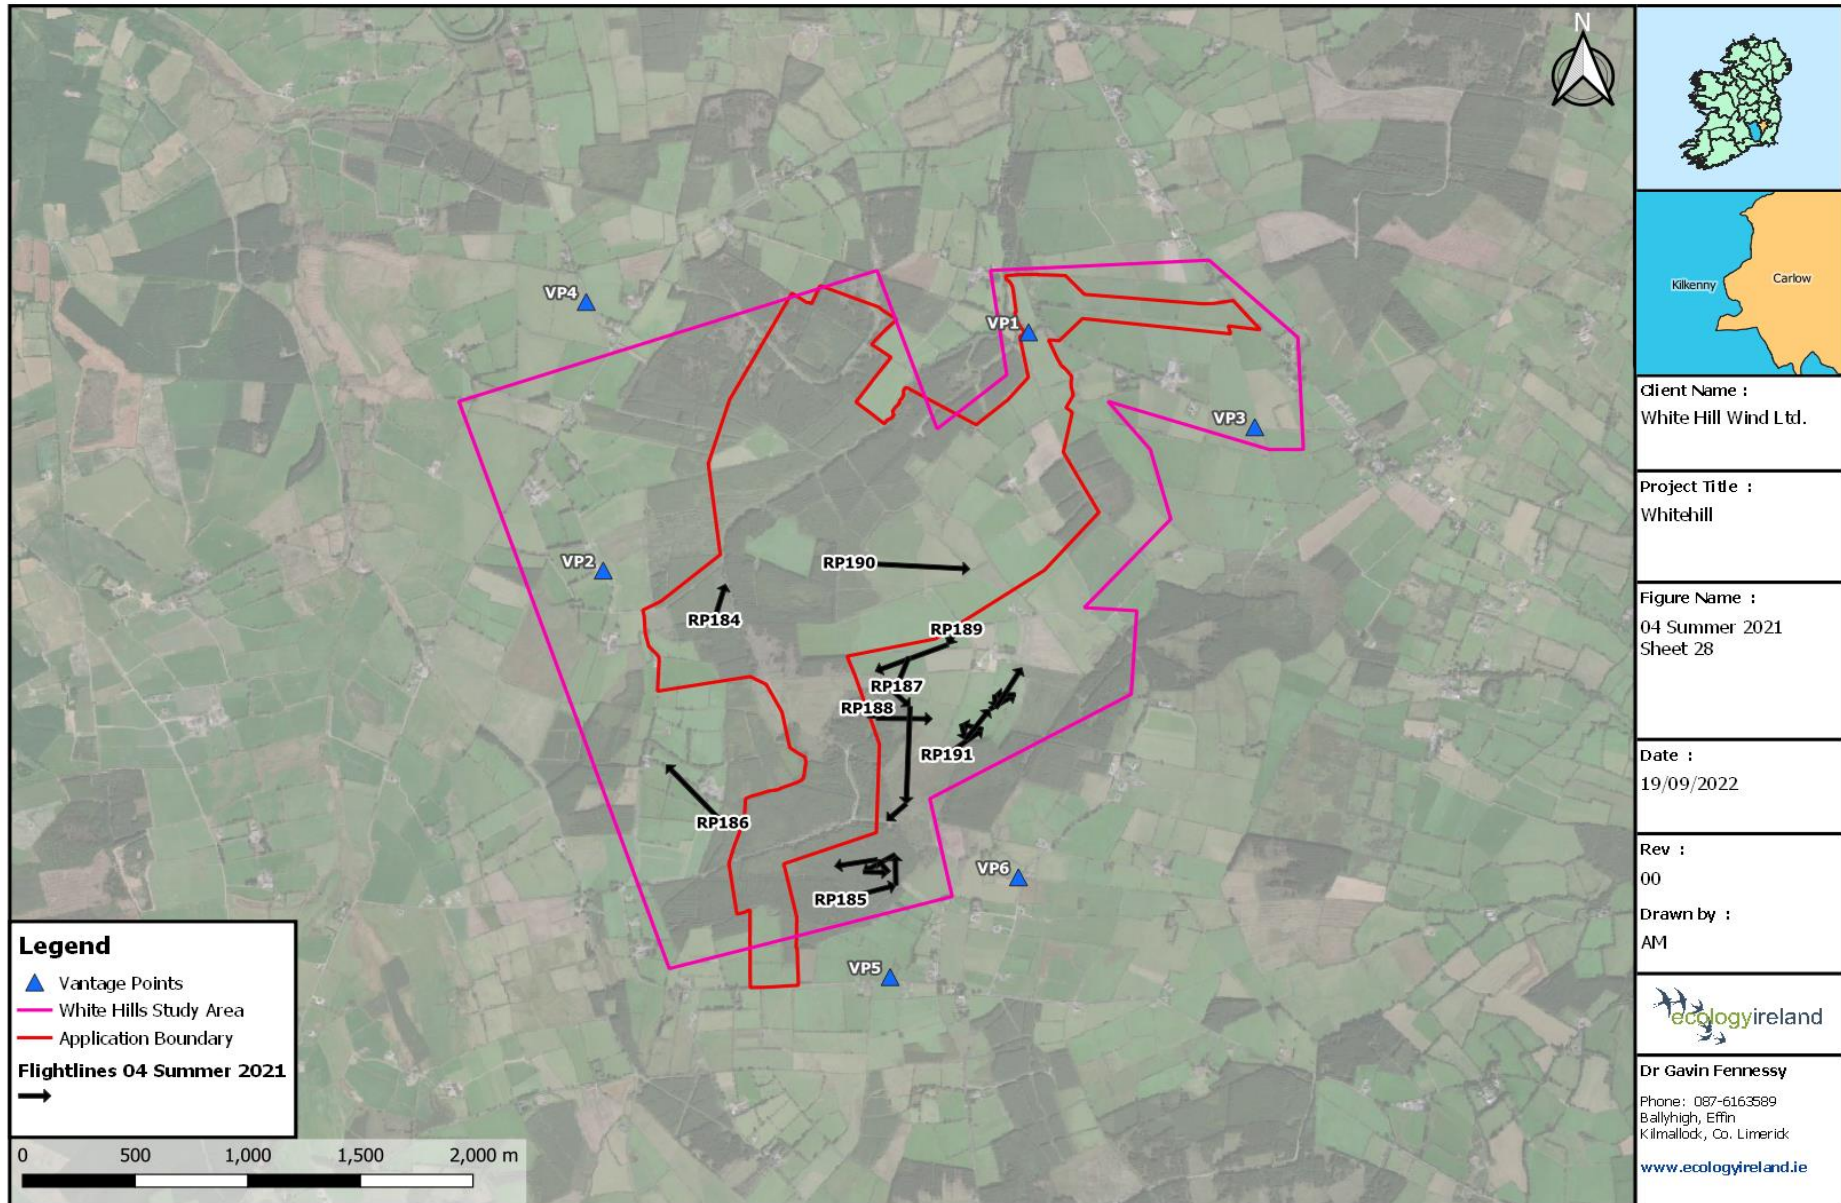

**Table A5.3.4: Flightline Descriptions for the Breeding Season 2021**

Annex 5.3: Bird Survey Flightlines

Winter Season 2021/2022									
Flightline ID	Date	Species	Number	Time first seen	Duration of observation (s)	Initial flight height	Duration within Wind Farm Site (s)	Off-site (s)	Observation description (note if observed flight height deviated significantly)
WD1	11/10/2021	Golden Plover	100	09:02	30	100m	0	30	Golden Plover flocks seen well off-site.
WT1	11/10/2021	Grey Heron	1	09:09	120	15m	100	20	Grey Heron joined by second bird, flying west and then north.
WT3	11/10/2021	Grey Heron	2	09:15	15	20m	0	15	Grey Heron adult and juvenile flying north.
WT2	11/10/2021	Mallard	4	09:15	20	15m	0	20	Mallard flying south near VP3.
WT4	11/10/2021	Grey Heron	1	09:37	5	10m	0	5	Grey Heron flying north.
RP1	11/10/2021	Buzzard	1	10:00	20	<5m	0	20	Buzzard flying east off-site.
RP2	11/10/2021	Buzzard	1	10:45	40	20m	20	20	Buzzard dropping to land south of VP1.
WT5	11/10/2021	Teal	7	11:19	15	<5m	5	10	Teal landing at pond in farmland
RP3	11/10/2021	Buzzard	1	11:26	220	5m	25	195	Buzzard flying over farmland gaining height to 25m AGL.
RP4	11/10/2021	Buzzard	1	12:14	45	5m	0	45	Buzzard flying south past VP6, calling.
RP5	11/10/2021	Buzzard	1	13:27	45	15m	10	35	Buzzard flying south of VP1 being mobbed by Corvids.
RP6	11/10/2021	Peregrine Falcon	1	13:31	10	10m	0	10	Peregrine flying past VP5 heading to the southwest.
RP7	11/10/2021	Sparrowhawk	1	13:51	30	5m	0	30	Sparrowhawk (Male) hunting past VP flushed flock of House Sparrow and Finch flock.
WT6	11/10/2021	Teal	8	14:02	10	5m	0	10	Flock of Teal flying low and fast.
RP8	11/10/2021	Sparrowhawk	1	14:34	205	30m	20	185	Sparrowhawk gaining height being mobbed by a Rook, 30-100m AGL as it headed north