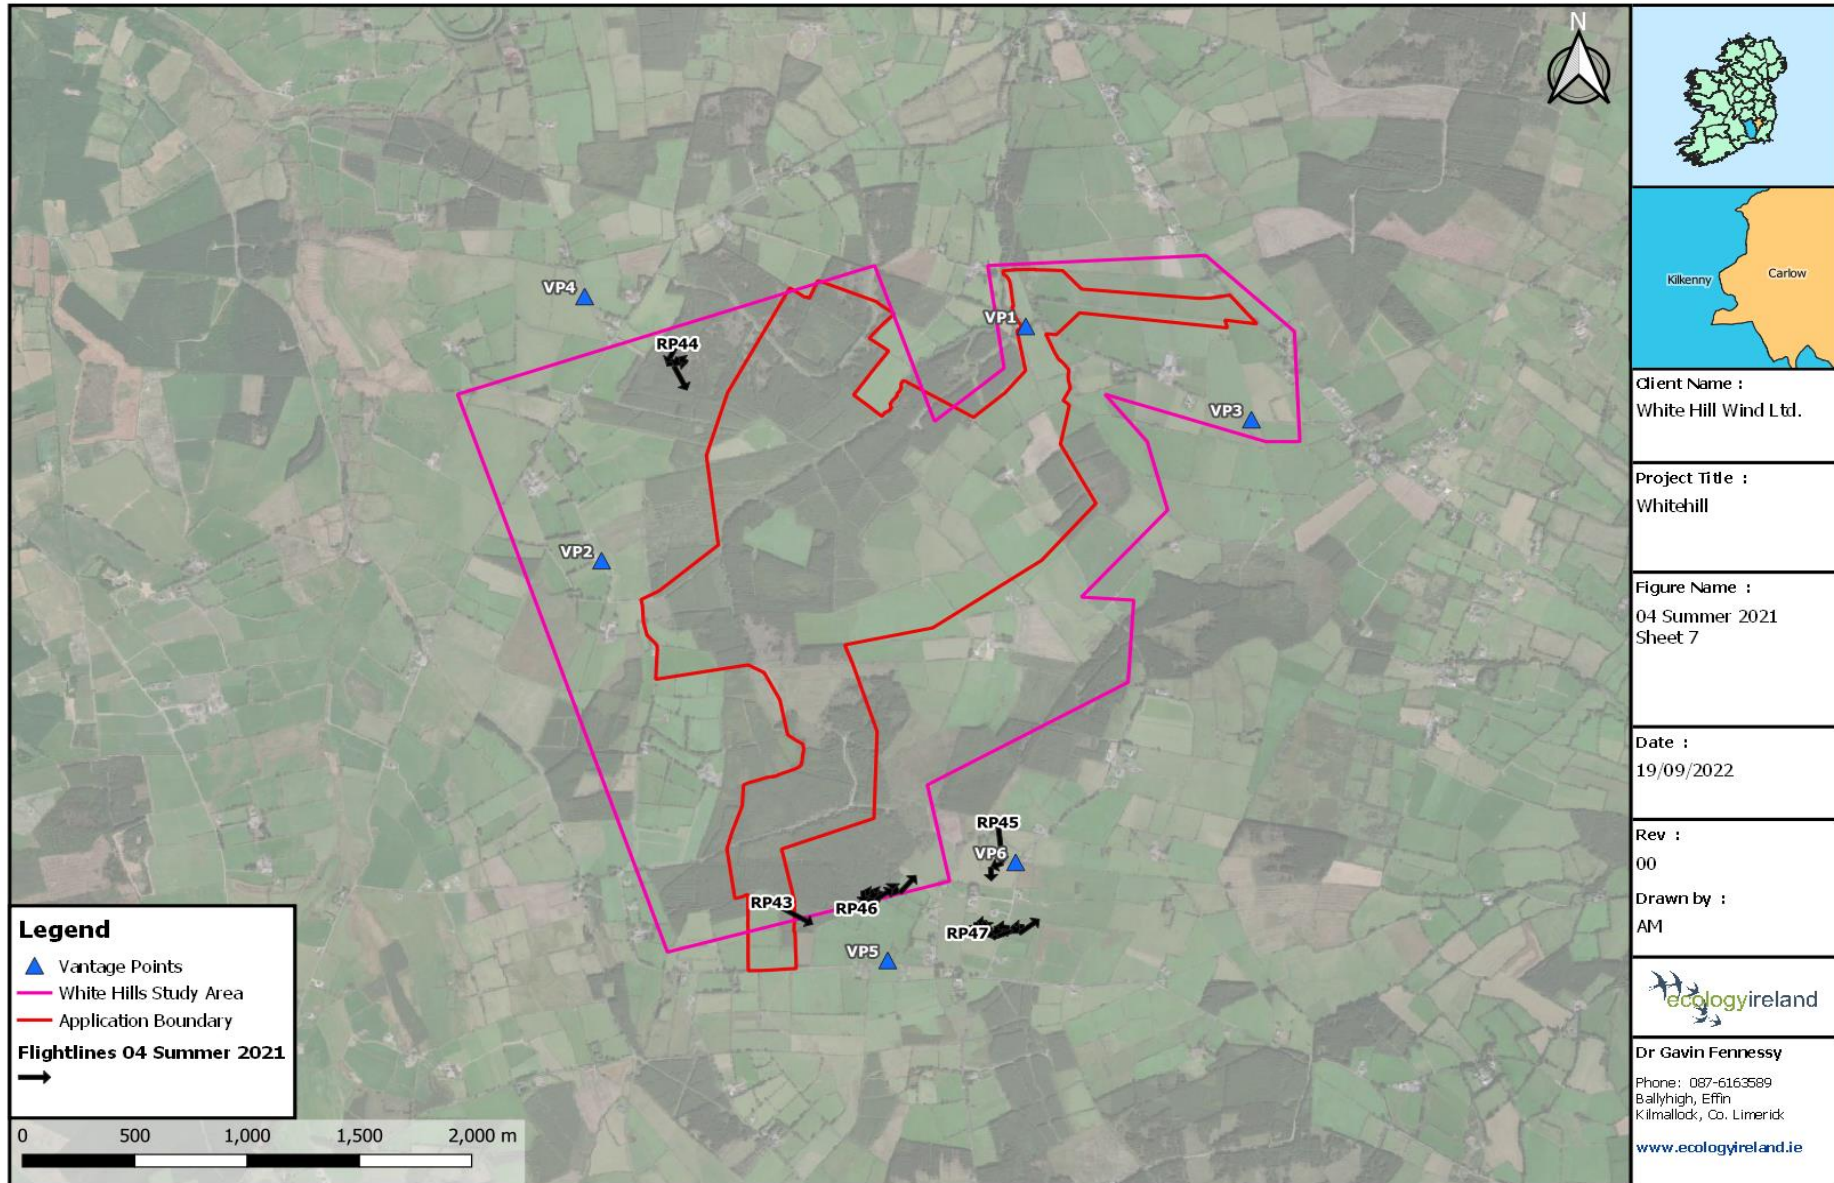

**Table A5.3.4: Flightline Descriptions for the Breeding Season 2021**

Annex 5.3: Bird Survey Flightlines

Winter Season 2021/2022									
Flightline ID	Date	Species	Number	Time first seen	Duration of observation (s)	Initial flight height	Duration within Wind Farm Site (s)	Off-site (s)	Observation description (note if observed flight height deviated significantly)
WD1	11/10/2021	Golden Plover	100	09:02	30	100m	0	30	Golden Plover flocks seen well off-site.
WT1	11/10/2021	Grey Heron	1	09:09	120	15m	100	20	Grey Heron joined by second bird, flying west and then north.
WT3	11/10/2021	Grey Heron	2	09:15	15	20m	0	15	Grey Heron adult and juvenile flying north.
WT2	11/10/2021	Mallard	4	09:15	20	15m	0	20	Mallard flying south near VP3.
WT4	11/10/2021	Grey Heron	1	09:37	5	10m	0	5	Grey Heron flying north.
RP1	11/10/2021	Buzzard	1	10:00	20	<5m	0	20	Buzzard flying east off-site.
RP2	11/10/2021	Buzzard	1	10:45	40	20m	20	20	Buzzard dropping to land south of VP1.
WT5	11/10/2021	Teal	7	11:19	15	<5m	5	10	Teal landing at pond in farmland
RP3	11/10/2021	Buzzard	1	11:26	220	5m	25	195	Buzzard flying over farmland gaining height to 25m AGL.
RP4	11/10/2021	Buzzard	1	12:14	45	5m	0	45	Buzzard flying south past VP6, calling.
RP5	11/10/2021	Buzzard	1	13:27	45	15m	10	35	Buzzard flying south of VP1 being mobbed by Corvids.
RP6	11/10/2021	Peregrine Falcon	1	13:31	10	10m	0	10	Peregrine flying past VP5 heading to the southwest.
RP7	11/10/2021	Sparrowhawk	1	13:51	30	5m	0	30	Sparrowhawk (Male) hunting past VP flushed flock of House Sparrow and Finch flock.
WT6	11/10/2021	Teal	8	14:02	10	5m	0	10	Flock of Teal flying low and fast.
RP8	11/10/2021	Sparrowhawk	1	14:34	205	30m	20	185	Sparrowhawk gaining height being mobbed by a Rook, 30-100m AGL as it headed north