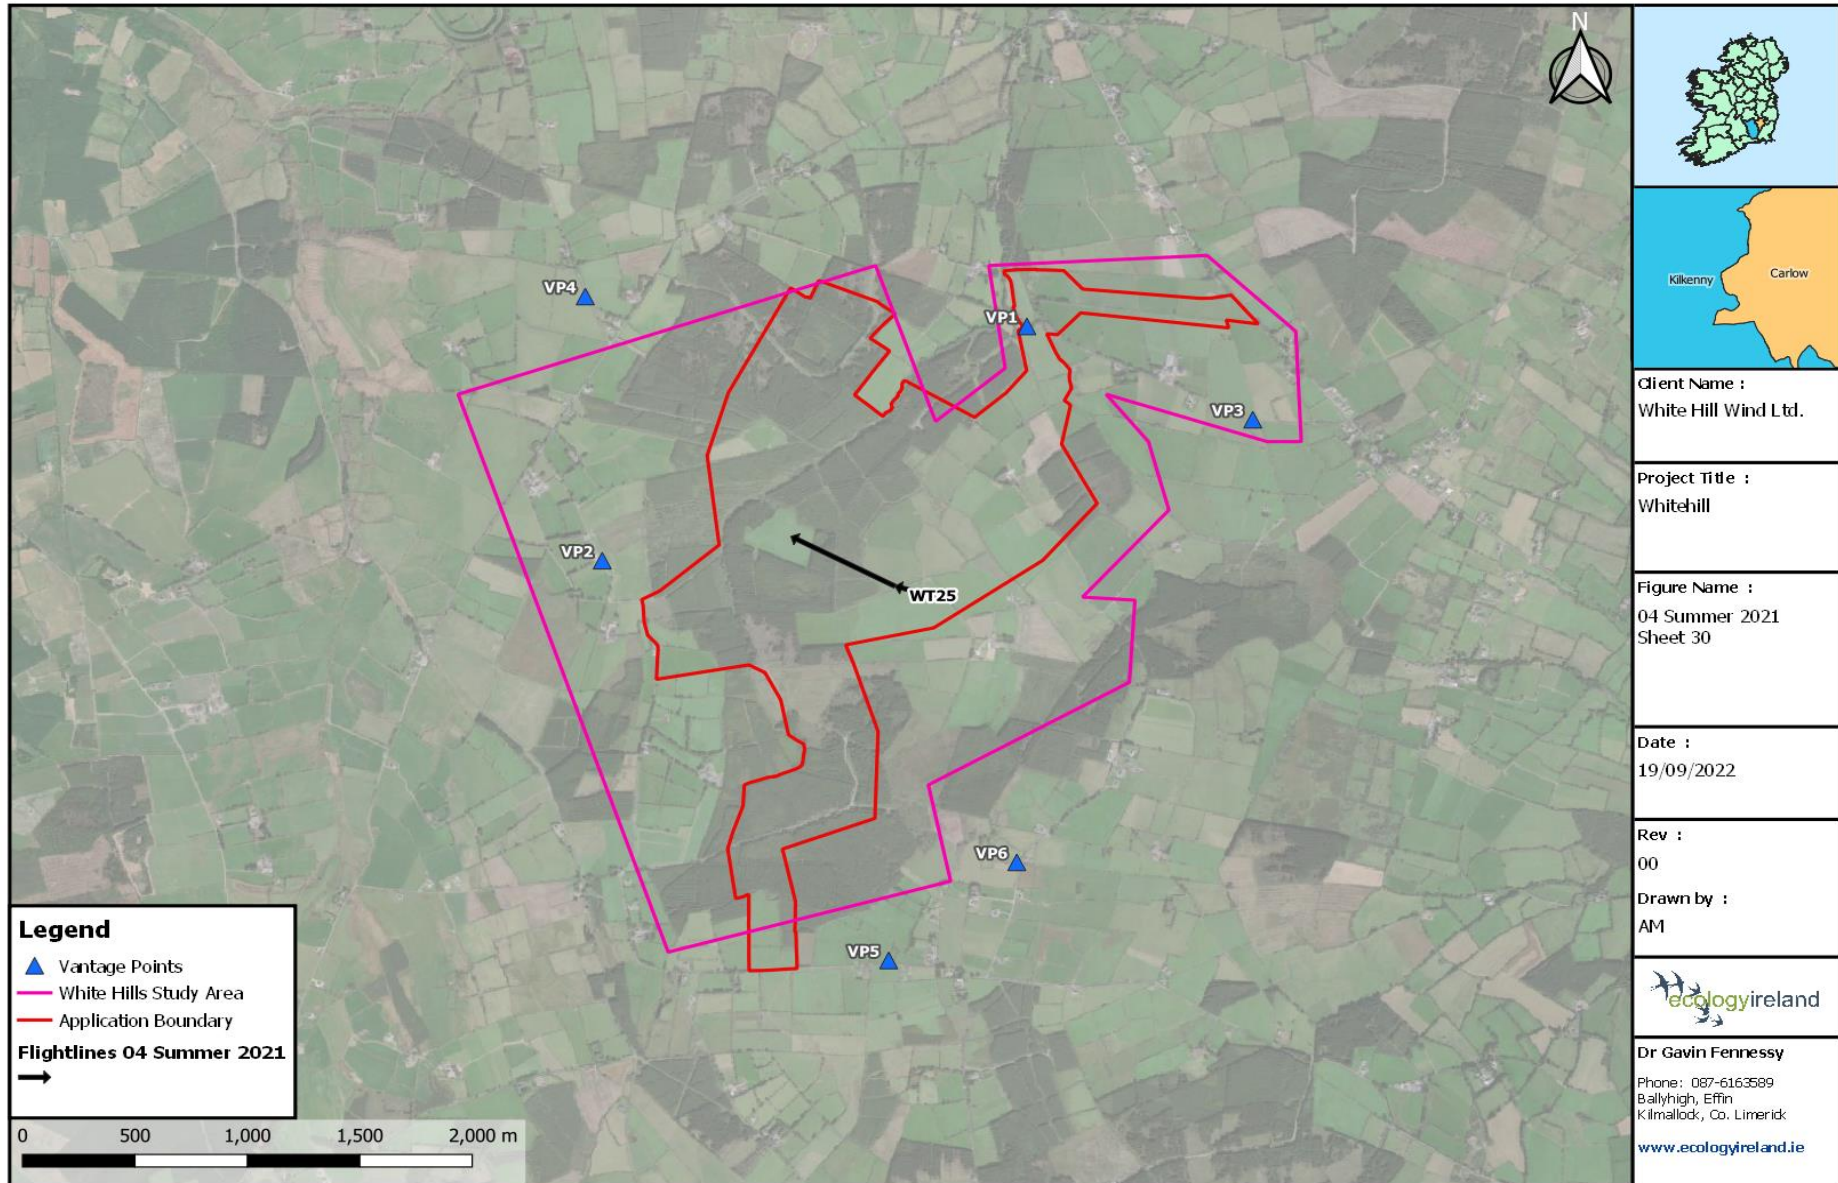

**Table A5.3.4: Flightline Descriptions for the Breeding Season 2021**

Annex 5.3: Bird Survey Flightlines

Winter Season 2021/2022									
Flightline ID	Date	Species	Number	Time first seen	Duration of observation (s)	Initial flight height	Duration within Wind Farm Site (s)	Off-site (s)	Observation description (note if observed flight height deviated significantly)
WD1	11/10/2021	Golden Plover	100	09:02	30	100m	0	30	Golden Plover flocks seen well off-site.
WT1	11/10/2021	Grey Heron	1	09:09	120	15m	100	20	Grey Heron joined by second bird, flying west and then north.
WT3	11/10/2021	Grey Heron	2	09:15	15	20m	0	15	Grey Heron adult and juvenile flying north.
WT2	11/10/2021	Mallard	4	09:15	20	15m	0	20	Mallard flying south near VP3.
WT4	11/10/2021	Grey Heron	1	09:37	5	10m	0	5	Grey Heron flying north.
RP1	11/10/2021	Buzzard	1	10:00	20	<5m	0	20	Buzzard flying east off-site.
RP2	11/10/2021	Buzzard	1	10:45	40	20m	20	20	Buzzard dropping to land south of VP1.
WT5	11/10/2021	Teal	7	11:19	15	<5m	5	10	Teal landing at pond in farmland
RP3	11/10/2021	Buzzard	1	11:26	220	5m	25	195	Buzzard flying over farmland gaining height to 25m AGL.
RP4	11/10/2021	Buzzard	1	12:14	45	5m	0	45	Buzzard flying south past VP6, calling.
RP5	11/10/2021	Buzzard	1	13:27	45	15m	10	35	Buzzard flying south of VP1 being mobbed by Corvids.
RP6	11/10/2021	Peregrine Falcon	1	13:31	10	10m	0	10	Peregrine flying past VP5 heading to the southwest.
RP7	11/10/2021	Sparrowhawk	1	13:51	30	5m	0	30	Sparrowhawk (Male) hunting past VP flushed flock of House Sparrow and Finch flock.
WT6	11/10/2021	Teal	8	14:02	10	5m	0	10	Flock of Teal flying low and fast.
RP8	11/10/2021	Sparrowhawk	1	14:34	205	30m	20	185	Sparrowhawk gaining height being mobbed by a Rook, 30-100m AGL as it headed north