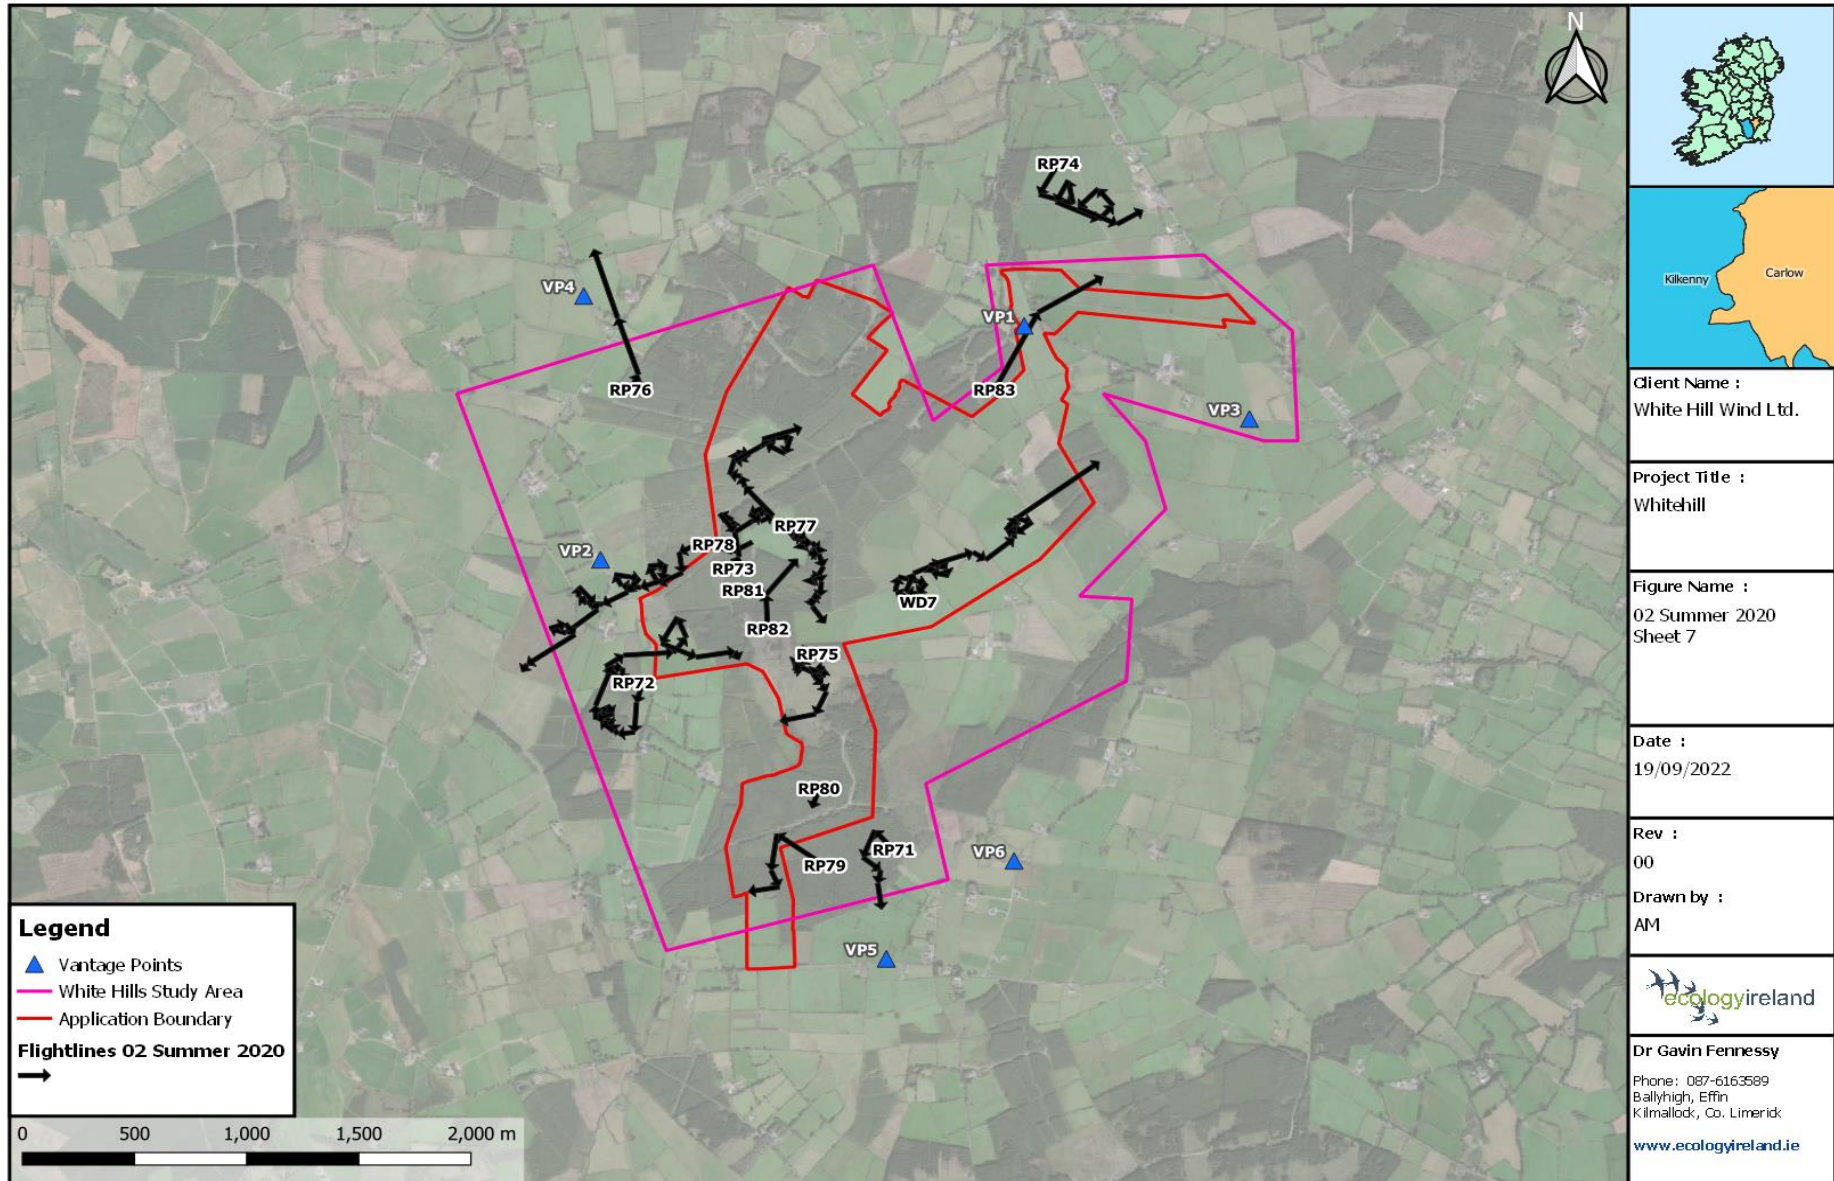

**Table A5.3.2: Flightline Descriptions for the Breeding Season 2020**

Winter Season 2020/2021									
Flightline ID	Date	Species	Number	Time first seen	Duration of observation (s)	Initial flight height	Duration within Wind Farm Site (s)	Off-site (s)	Observation description (note if observed flight height deviated significantly)
WD1	28/10/2020	Golden Plover	300	09:10	1380	30m	0	1380	Distant observation of flock circling off-site from 30-60m AGL.
WD2	28/10/2020	Snipe	2	09:18	15	15m	0	15	Brief sighting of two Snipe flying to north of VP1
WD3	28/10/2020	Golden Plover	10	09:25	20	25m	0	20	Small flock heading west.
RP1	28/10/2020	Sparrowhawk	1	11:19	10	15m	0	10	Male Sparrowhawk observed off-site.
WD4	28/10/2020	Golden Plover	300	11:20	9000	50m	0	9000	Large flock circling for prolonged period from 11:20 to 14:10. Followed similar route but rising and dropping from 20-120m AGL.
RP2	28/10/2020	Buzzard	1	11:45	60	30m	60	0	Buzzard hunting over farmland.
RP3	28/10/2020	Sparrowhawk	1	11:51	5	10m	5	0	Brief sighting of Sparrowhawk.
RP4	28/10/2020	Peregrine Falcon	1	11:55	60	110m	0	60	Peregrine seen to northeast of VP1
RP5	28/10/2020	Buzzard	1	12:19	30	40m	0	30	Buzzard flying past VP4.
RP6	28/10/2020	Buzzard	1	12:30	20	10m	0	20	Buzzard seen off-site east of VP1.
RP7	28/10/2020	Kestrel	1	12:56	110	20m	0	110	Kestrel hunting north of the Wind Farm Site.
RP8	28/10/2020	Kestrel	1	13:15	20	10m	0	20	Kestrel (Female) hunting close to VP3.
RP9	28/10/2020	Kestrel	1	13:18	75	15m	0	75	Kestrel being mobbed by Jackdaws.
RP10	28/10/2020	Buzzard	1	13:29	20	25m	0	20	Buzzard hunting over farmland.
WD5	28/10/2020	Snipe	1	13:59	95	50m	95	0	Snipe circled and then headed west.