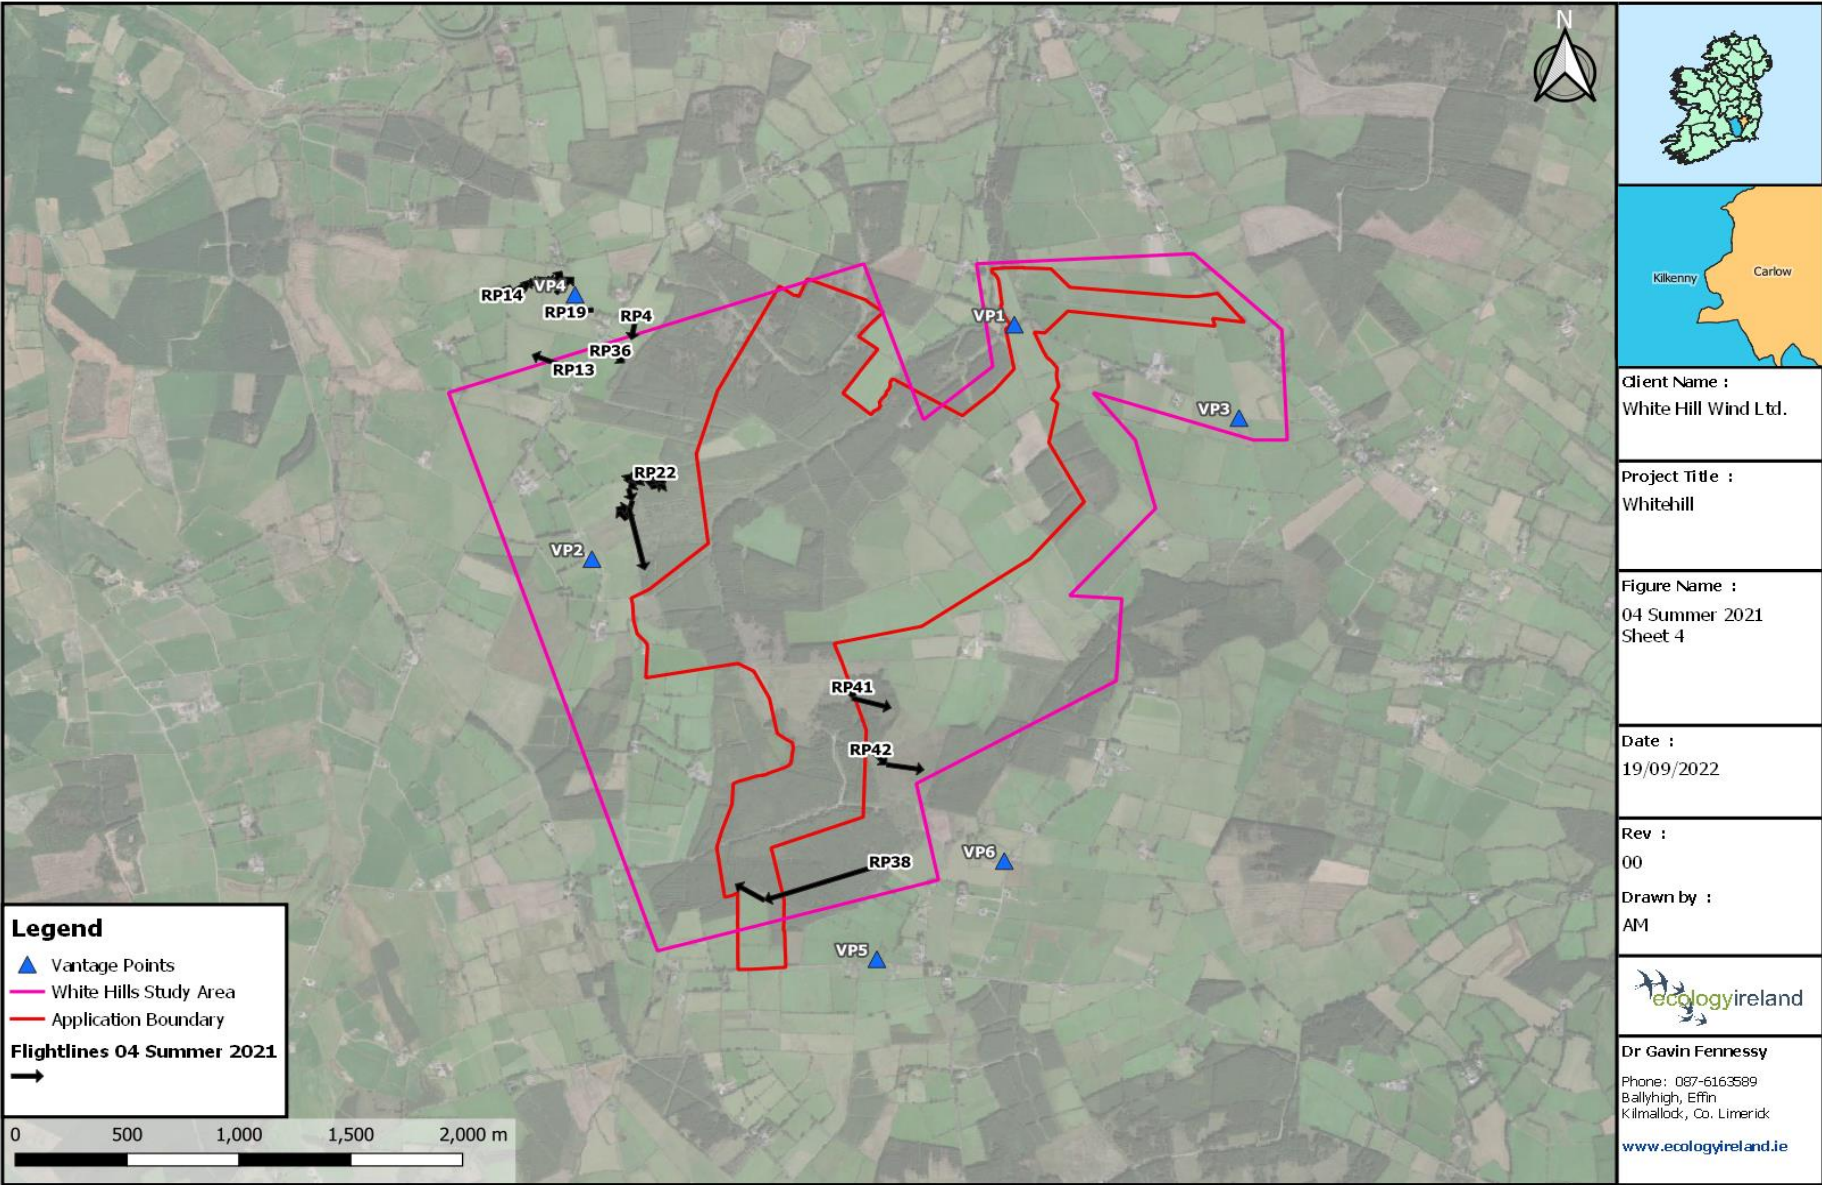

**Table A5.3.4: Flightline Descriptions for the Breeding Season 2021**

Annex 5.3: Bird Survey Flightlines

Winter Season 2021/2022									
Flightline ID	Date	Species	Number	Time first seen	Duration of observation (s)	Initial flight height	Duration within Wind Farm Site (s)	Off-site (s)	Observation description (note if observed flight height deviated significantly)
WD1	11/10/2021	Golden Plover	100	09:02	30	100m	0	30	Golden Plover flocks seen well off-site.
WT1	11/10/2021	Grey Heron	1	09:09	120	15m	100	20	Grey Heron joined by second bird, flying west and then north.
WT3	11/10/2021	Grey Heron	2	09:15	15	20m	0	15	Grey Heron adult and juvenile flying north.
WT2	11/10/2021	Mallard	4	09:15	20	15m	0	20	Mallard flying south near VP3.
WT4	11/10/2021	Grey Heron	1	09:37	5	10m	0	5	Grey Heron flying north.
RP1	11/10/2021	Buzzard	1	10:00	20	<5m	0	20	Buzzard flying east off-site.
RP2	11/10/2021	Buzzard	1	10:45	40	20m	20	20	Buzzard dropping to land south of VP1.
WT5	11/10/2021	Teal	7	11:19	15	<5m	5	10	Teal landing at pond in farmland
RP3	11/10/2021	Buzzard	1	11:26	220	5m	25	195	Buzzard flying over farmland gaining height to 25m AGL.
RP4	11/10/2021	Buzzard	1	12:14	45	5m	0	45	Buzzard flying south past VP6, calling.
RP5	11/10/2021	Buzzard	1	13:27	45	15m	10	35	Buzzard flying south of VP1 being mobbed by Corvids.
RP6	11/10/2021	Peregrine Falcon	1	13:31	10	10m	0	10	Peregrine flying past VP5 heading to the southwest.
RP7	11/10/2021	Sparrowhawk	1	13:51	30	5m	0	30	Sparrowhawk (Male) hunting past VP flushed flock of House Sparrow and Finch flock.
WT6	11/10/2021	Teal	8	14:02	10	5m	0	10	Flock of Teal flying low and fast.
RP8	11/10/2021	Sparrowhawk	1	14:34	205	30m	20	185	Sparrowhawk gaining height being mobbed by a Rook, 30-100m AGL as it headed north