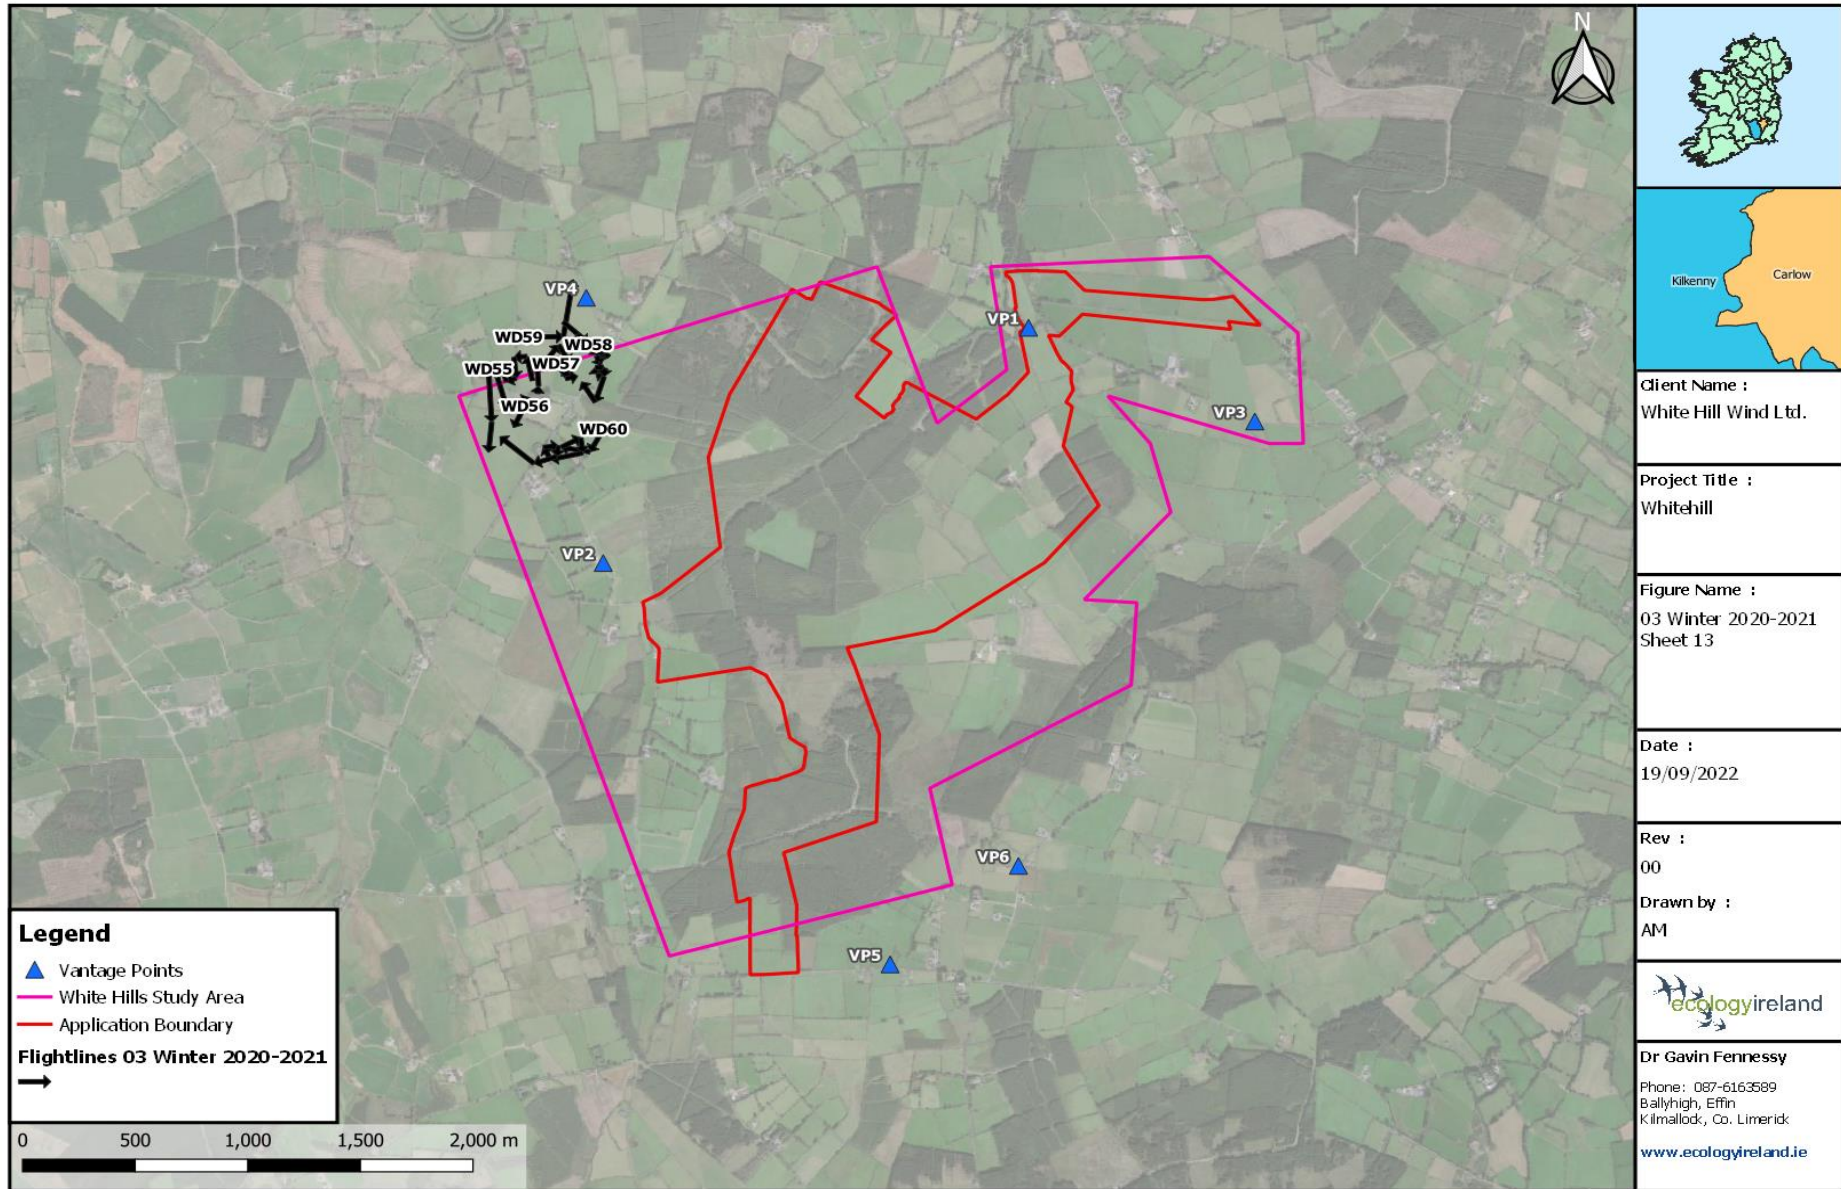

**Table A5.3.3: Flightline Descriptions for the Winter Season 2020/2021**

Breeding Season 2021									
Flightline ID	Date	Species	Number	Time first seen	Duration of observation (s)	Initial flight height	Duration within Wind Farm Site (s)	Off-site (s)	Observation description (note if observed flight height deviated significantly)
WD1	19/03/2021	Golden Plover	50	10:04	350	100m	280	70	Flock of Golden Plover in broad sweeping circle.
RP1	19/03/2021	Buzzard	2	10:18	120	40m	0	120	Buzzards soaring off-site.
RP2	19/03/2021	Sparrowhawk	1	10:44	10	10m	0	10	Brief sighting of Sparrowhawk flying east.
WT1	19/03/2021	Grey Heron	1	10:45	25	30m	0	25	Grey Heron in commuting flight off-site.
WT2	19/03/2021	Grey Heron	1	11:02	100	5m	0	100	Grey Heron flying low to the southwest north of VP4.
RP3	19/03/2021	Buzzard	2	11:12	30	35m	0	30	Buzzards flying together over forestry.
RP4	19/03/2021	Buzzard	2	11:27	120	100m	0	120	Two Buzzards circling and soaring together.
RP5	19/03/2021	Buzzard	1	11:35	10	30m	10	0	Buzzard flying over forestry, dropped from view.
RP6	19/03/2021	Buzzard	3	11:42	120	100m	0	120	Three Buzzards flying together, different from the two birds under observation at the same time [RP7]
RP7	19/03/2021	Buzzard	2	11:42	10	40m	0	10	Two Buzzards seen briefly.
RP8	19/03/2021	Sparrowhawk	1	12:18	75	60m	50	25	Femal Sparrowhawk in display flight.
RP9	19/03/2021	Kestrel	1	12:20	10	25m	10	0	Brief sighting of commuting Kestrel heading east.
WD2	19/03/2021	Golden Plover	50	12:22	10	40m	10	0	Golden Plovers flying east.
WD3	19/03/2021	Golden Plover	40	12:29	60	30m	0	60	Golden Plovers circling off-site.
RP10	19/03/2021	Sparrowhawk	1	12:36	40	20m	0	40	Sparrowhawk (Female)