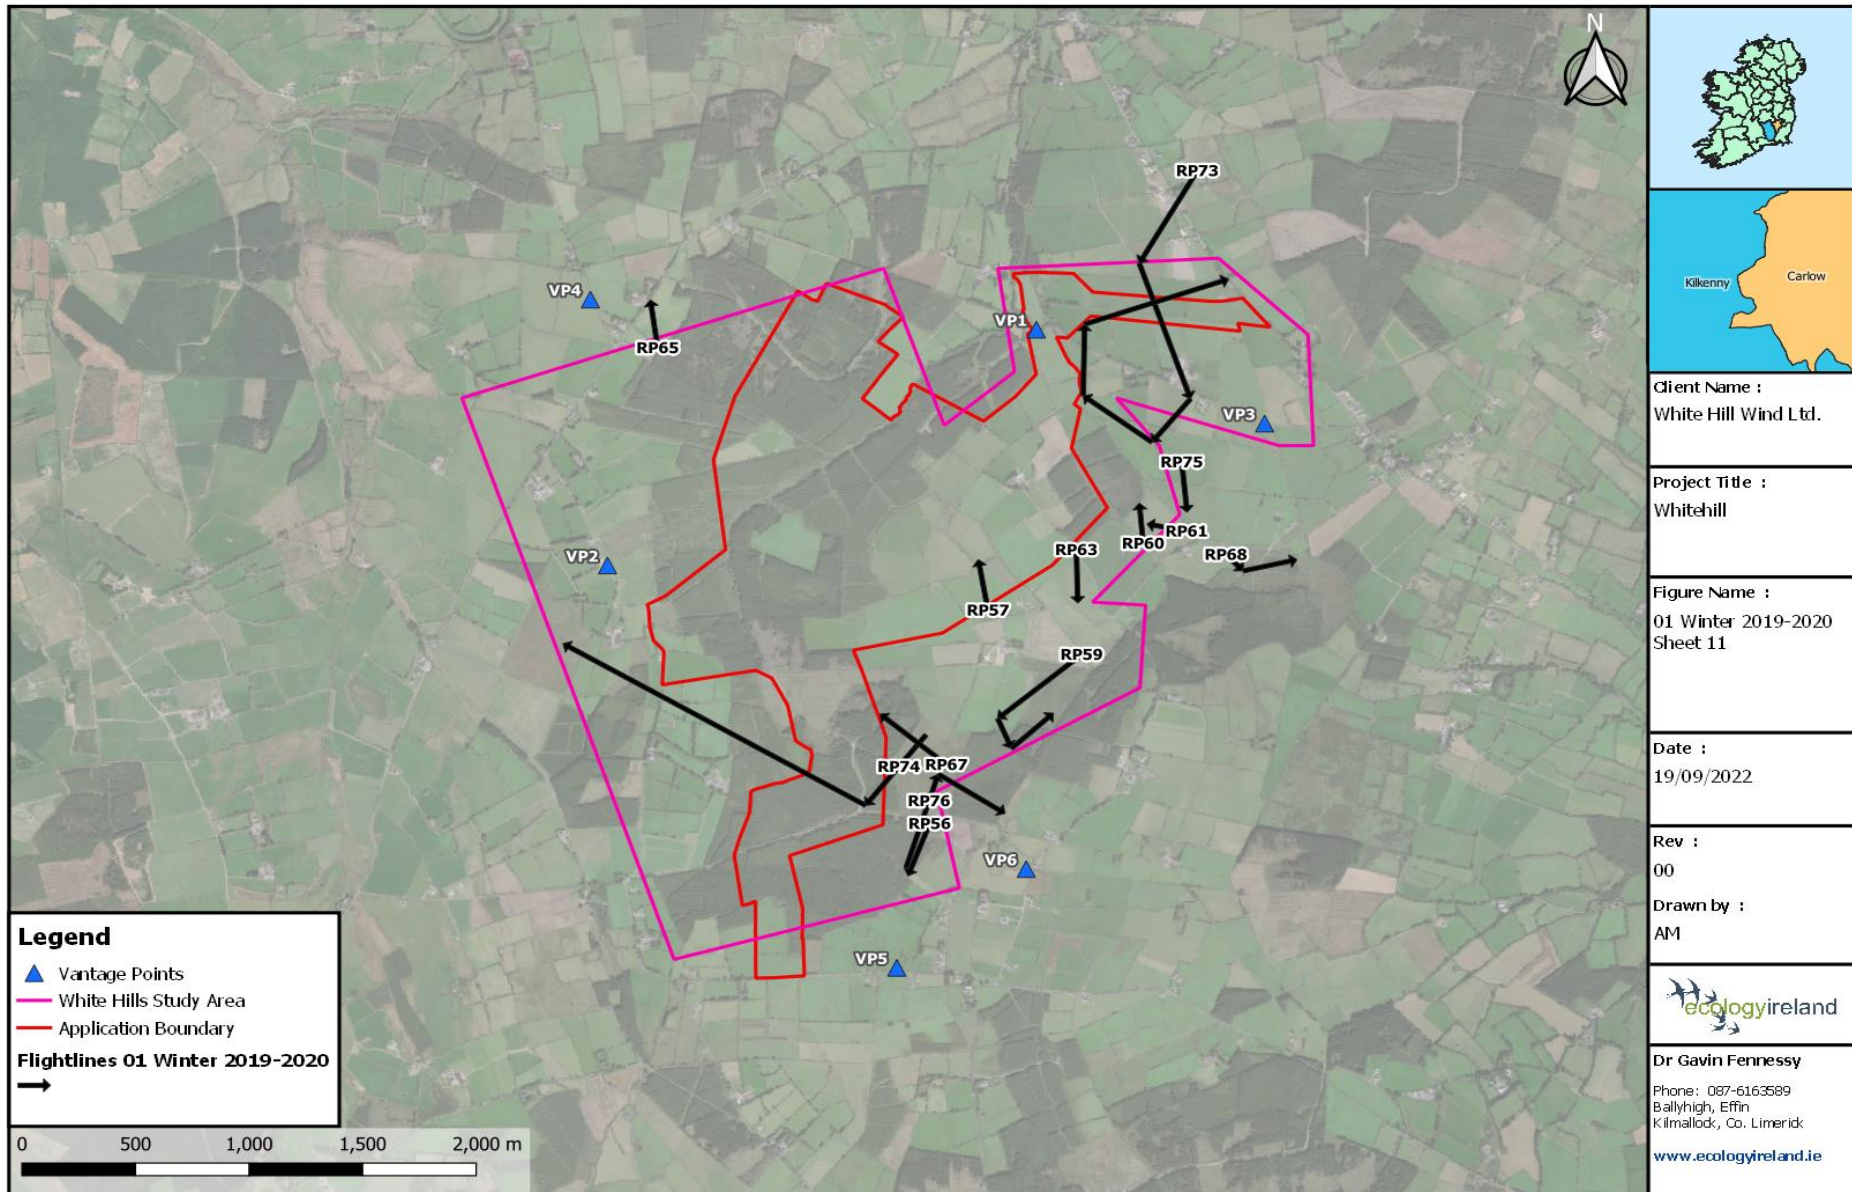

**Table A5.3.1: Flightline Descriptions for the Winter Season 2019/2020.**

Annex 5.3: Bird Survey Flightlines

Breeding Season 2020									
Flightline ID	Date	Species	Number	Time first seen	Duration of observation (s)	Initial flight height	Duration within Wind Farm Site (s)	Off-site (s)	Observation description (note if observed flight height deviated significantly)
RP1	07/03/2020	Buzzard	1	10:05	90	80m	0	90	Buzzard soaring south of VP3 flying to northwest.
RP2	07/03/2020	Buzzard	1	11:40	60	60m	0	60	Buzzard soaring/flying north of conifers.
RP3	07/03/2020	Kestrel	1	13:39	70	40m	50	20	Kestrel hunting before dropping from view to the ground.
RP4	07/03/2020	Buzzard	1	14:12	175	80m	20	155	Buzzard soaring and circling up to 90m AGL heading south.
RP4	07/03/2020	Sparrowhawk	1	14:12	205	50m	30	175	Sparrowhawk with similar flightline of Buzzard [RP106] as it headed south gaining height to 60m AGL.
WT1	07/03/2020	Lesser Black-backed Gull	1	14:17	70	80m	0	70	Lesser Black-backed Gull flying to northwest.
RP5	07/03/2020	Buzzard	1	14:40	325	55m	25	300	Buzzard soaring and flying slowly to northwest.
RP6	23/04/2020	Sparrowhawk	1	08:19	25	25m	0	25	Sparrowhawk flying south off-site.
WT2	23/04/2020	Grey Heron	2	08:22	30	25m	0	30	Two Grey Herons flying south off-site.
WD1	23/04/2020	Golden Plover	130	08:49	210	20m	50	160	Flock of Golden Plover flying from 5-35m AGL. Dropped from view north of VP6.
WD2	23/04/2020	Golden Plover	269	10:01	300	20m	200	100	Flock circling and heading north over Wind Farm Site from 20-30m AGL. Gaining altitude and from 50m-100m AGL for 200s and 100m-150m for 50s.
WD3	23/04/2020	Golden Plover	18	10:03	110	60m	80	30	Small flock of Golden Plover flying north at 60-70m AGL.
WD4	23/04/2020	Golden Plover	30	10:05	30	40m	20	10	Golden Plover flying to northeast