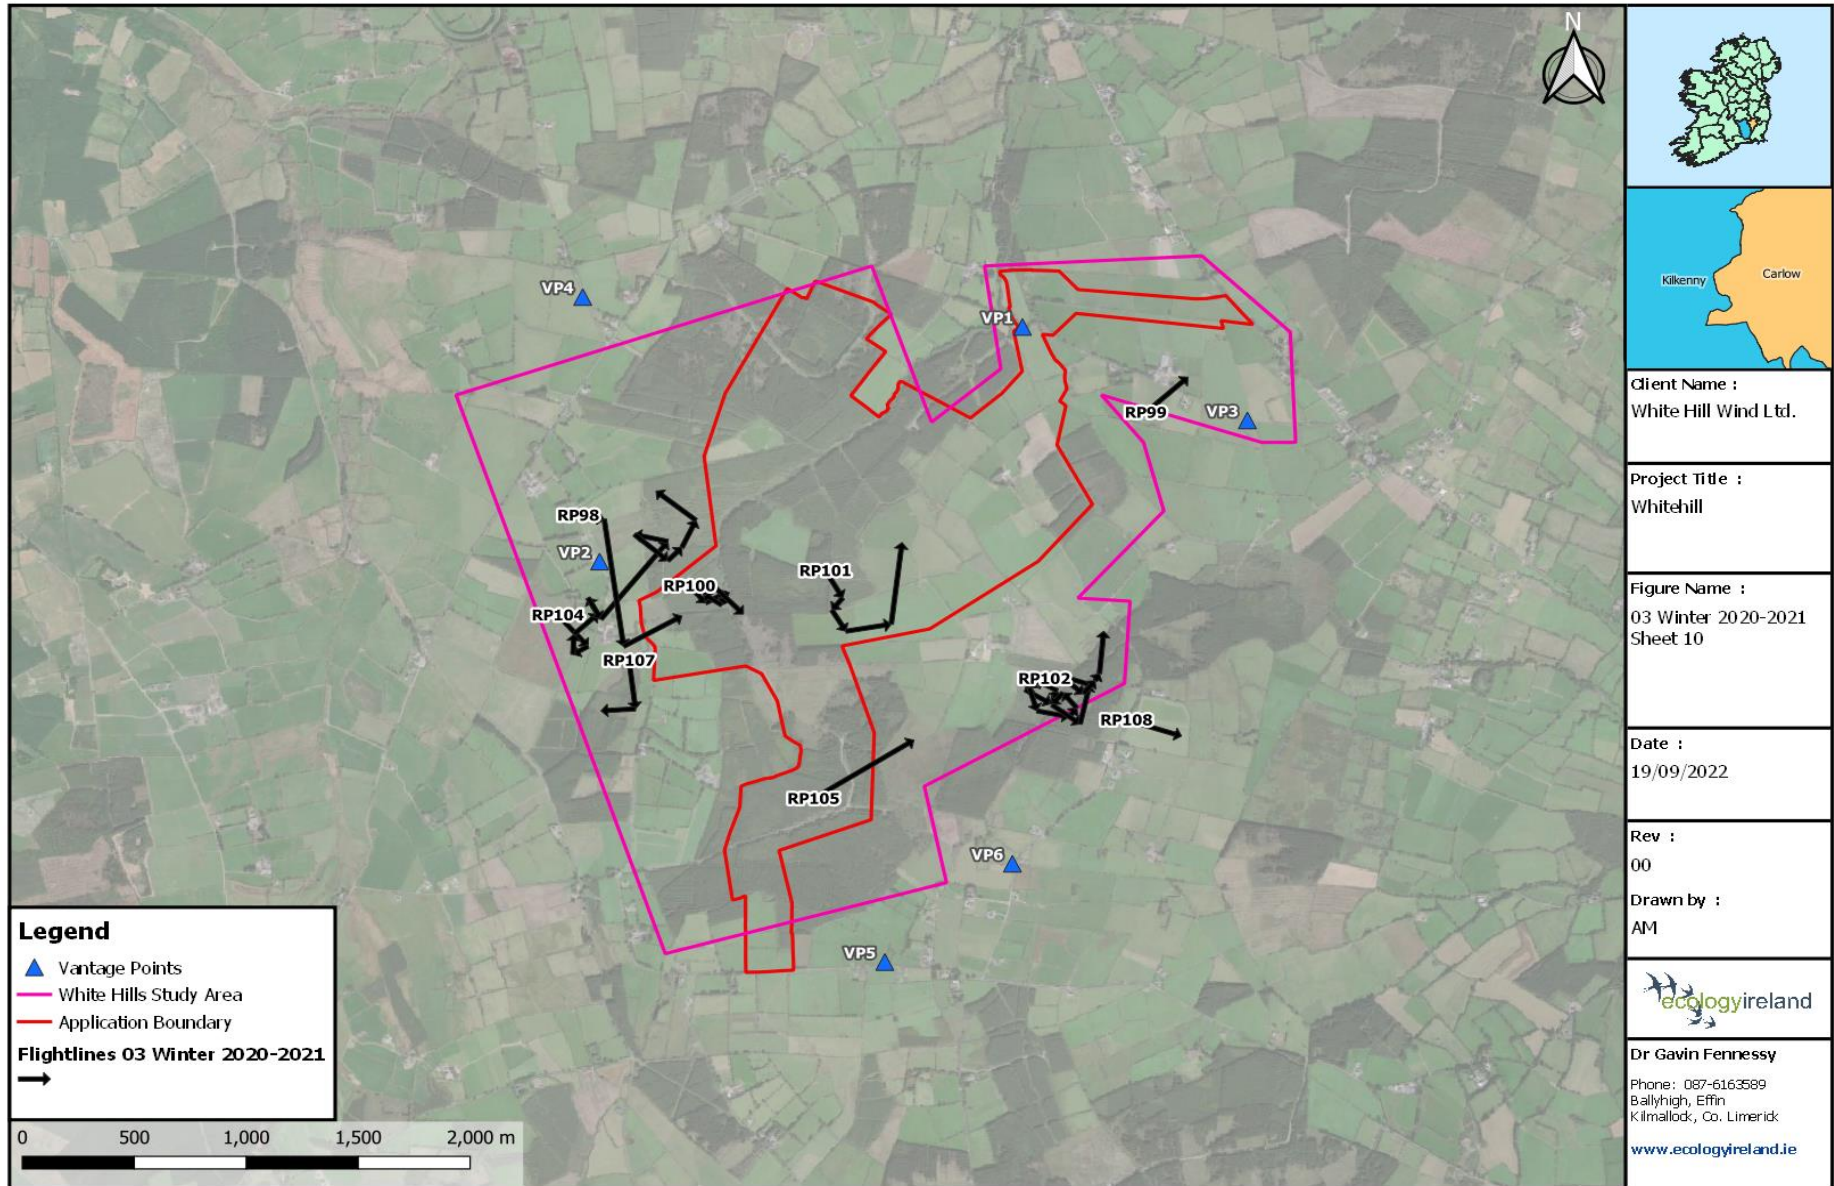

**Table A5.3.3: Flightline Descriptions for the Winter Season 2020/2021**

Breeding Season 2021									
Flightline ID	Date	Species	Number	Time first seen	Duration of observation (s)	Initial flight height	Duration within Wind Farm Site (s)	Off-site (s)	Observation description (note if observed flight height deviated significantly)
WD1	19/03/2021	Golden Plover	50	10:04	350	100m	280	70	Flock of Golden Plover in broad sweeping circle.
RP1	19/03/2021	Buzzard	2	10:18	120	40m	0	120	Buzzards soaring off-site.
RP2	19/03/2021	Sparrowhawk	1	10:44	10	10m	0	10	Brief sighting of Sparrowhawk flying east.
WT1	19/03/2021	Grey Heron	1	10:45	25	30m	0	25	Grey Heron in commuting flight off-site.
WT2	19/03/2021	Grey Heron	1	11:02	100	5m	0	100	Grey Heron flying low to the southwest north of VP4.
RP3	19/03/2021	Buzzard	2	11:12	30	35m	0	30	Buzzards flying together over forestry.
RP4	19/03/2021	Buzzard	2	11:27	120	100m	0	120	Two Buzzards circling and soaring together.
RP5	19/03/2021	Buzzard	1	11:35	10	30m	10	0	Buzzard flying over forestry, dropped from view.
RP6	19/03/2021	Buzzard	3	11:42	120	100m	0	120	Three Buzzards flying together, different from the two birds under observation at the same time [RP7]
RP7	19/03/2021	Buzzard	2	11:42	10	40m	0	10	Two Buzzards seen briefly.
RP8	19/03/2021	Sparrowhawk	1	12:18	75	60m	50	25	Femal Sparrowhawk in display flight.
RP9	19/03/2021	Kestrel	1	12:20	10	25m	10	0	Brief sighting of commuting Kestrel heading east.
WD2	19/03/2021	Golden Plover	50	12:22	10	40m	10	0	Golden Plovers flying east.
WD3	19/03/2021	Golden Plover	40	12:29	60	30m	0	60	Golden Plovers circling off-site.
RP10	19/03/2021	Sparrowhawk	1	12:36	40	20m	0	40	Sparrowhawk (Female)