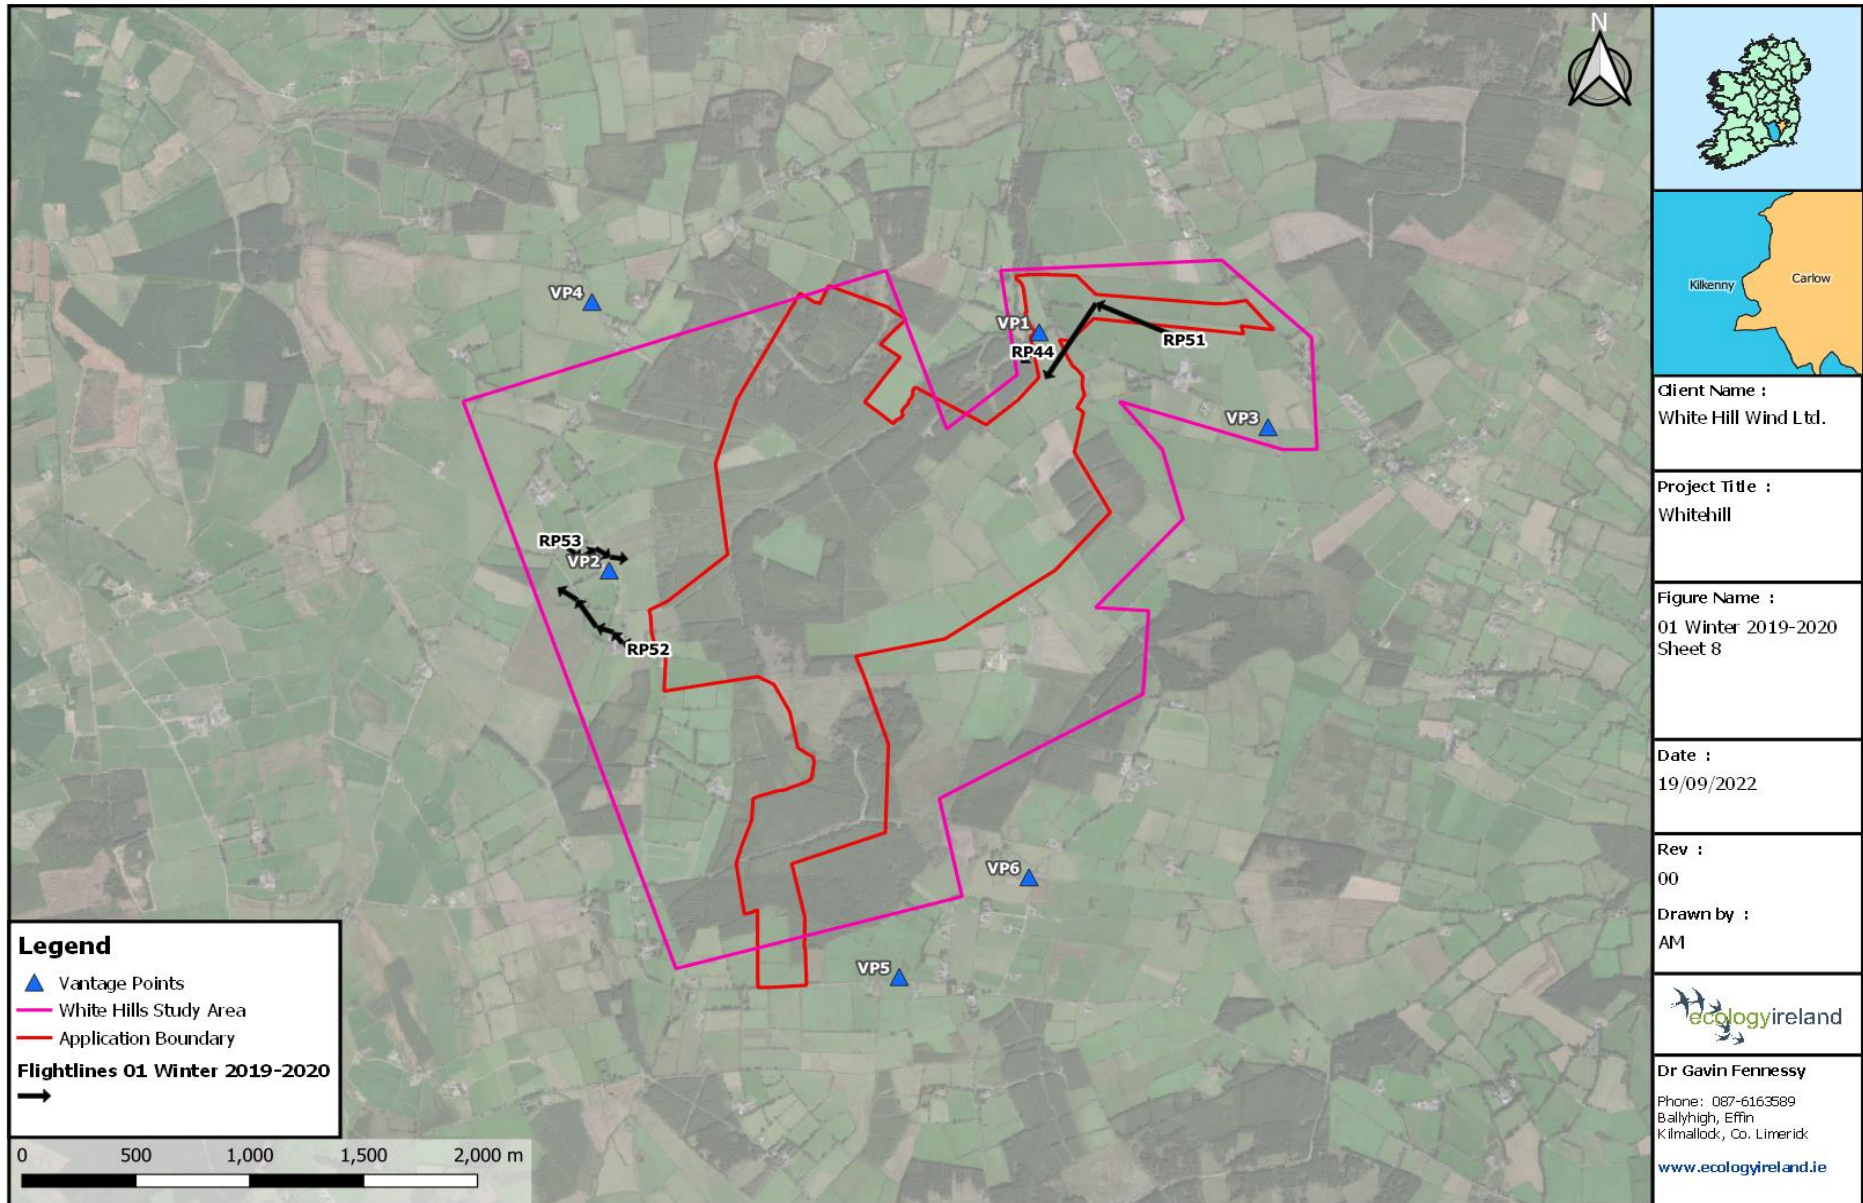

**Table A5.3.1: Flightline Descriptions for the Winter Season 2019/2020.**

Annex 5.3: Bird Survey Flightlines

Breeding Season 2020									
Flightline ID	Date	Species	Number	Time first seen	Duration of observation (s)	Initial flight height	Duration within Wind Farm Site (s)	Off-site (s)	Observation description (note if observed flight height deviated significantly)
RP1	07/03/2020	Buzzard	1	10:05	90	80m	0	90	Buzzard soaring south of VP3 flying to northwest.
RP2	07/03/2020	Buzzard	1	11:40	60	60m	0	60	Buzzard soaring/flying north of conifers.
RP3	07/03/2020	Kestrel	1	13:39	70	40m	50	20	Kestrel hunting before dropping from view to the ground.
RP4	07/03/2020	Buzzard	1	14:12	175	80m	20	155	Buzzard soaring and circling up to 90m AGL heading south.
RP4	07/03/2020	Sparrowhawk	1	14:12	205	50m	30	175	Sparrowhawk with similar flightline of Buzzard [RP106] as it headed south gaining height to 60m AGL.
WT1	07/03/2020	Lesser Black-backed Gull	1	14:17	70	80m	0	70	Lesser Black-backed Gull flying to northwest.
RP5	07/03/2020	Buzzard	1	14:40	325	55m	25	300	Buzzard soaring and flying slowly to northwest.
RP6	23/04/2020	Sparrowhawk	1	08:19	25	25m	0	25	Sparrowhawk flying south off-site.
WT2	23/04/2020	Grey Heron	2	08:22	30	25m	0	30	Two Grey Herons flying south off-site.
WD1	23/04/2020	Golden Plover	130	08:49	210	20m	50	160	Flock of Golden Plover flying from 5-35m AGL. Dropped from view north of VP6.
WD2	23/04/2020	Golden Plover	269	10:01	300	20m	200	100	Flock circling and heading north over Wind Farm Site from 20-30m AGL. Gaining altitude and from 50m-100m AGL for 200s and 100m-150m for 50s.
WD3	23/04/2020	Golden Plover	18	10:03	110	60m	80	30	Small flock of Golden Plover flying north at 60-70m AGL.
WD4	23/04/2020	Golden Plover	30	10:05	30	40m	20	10	Golden Plover flying to northeast