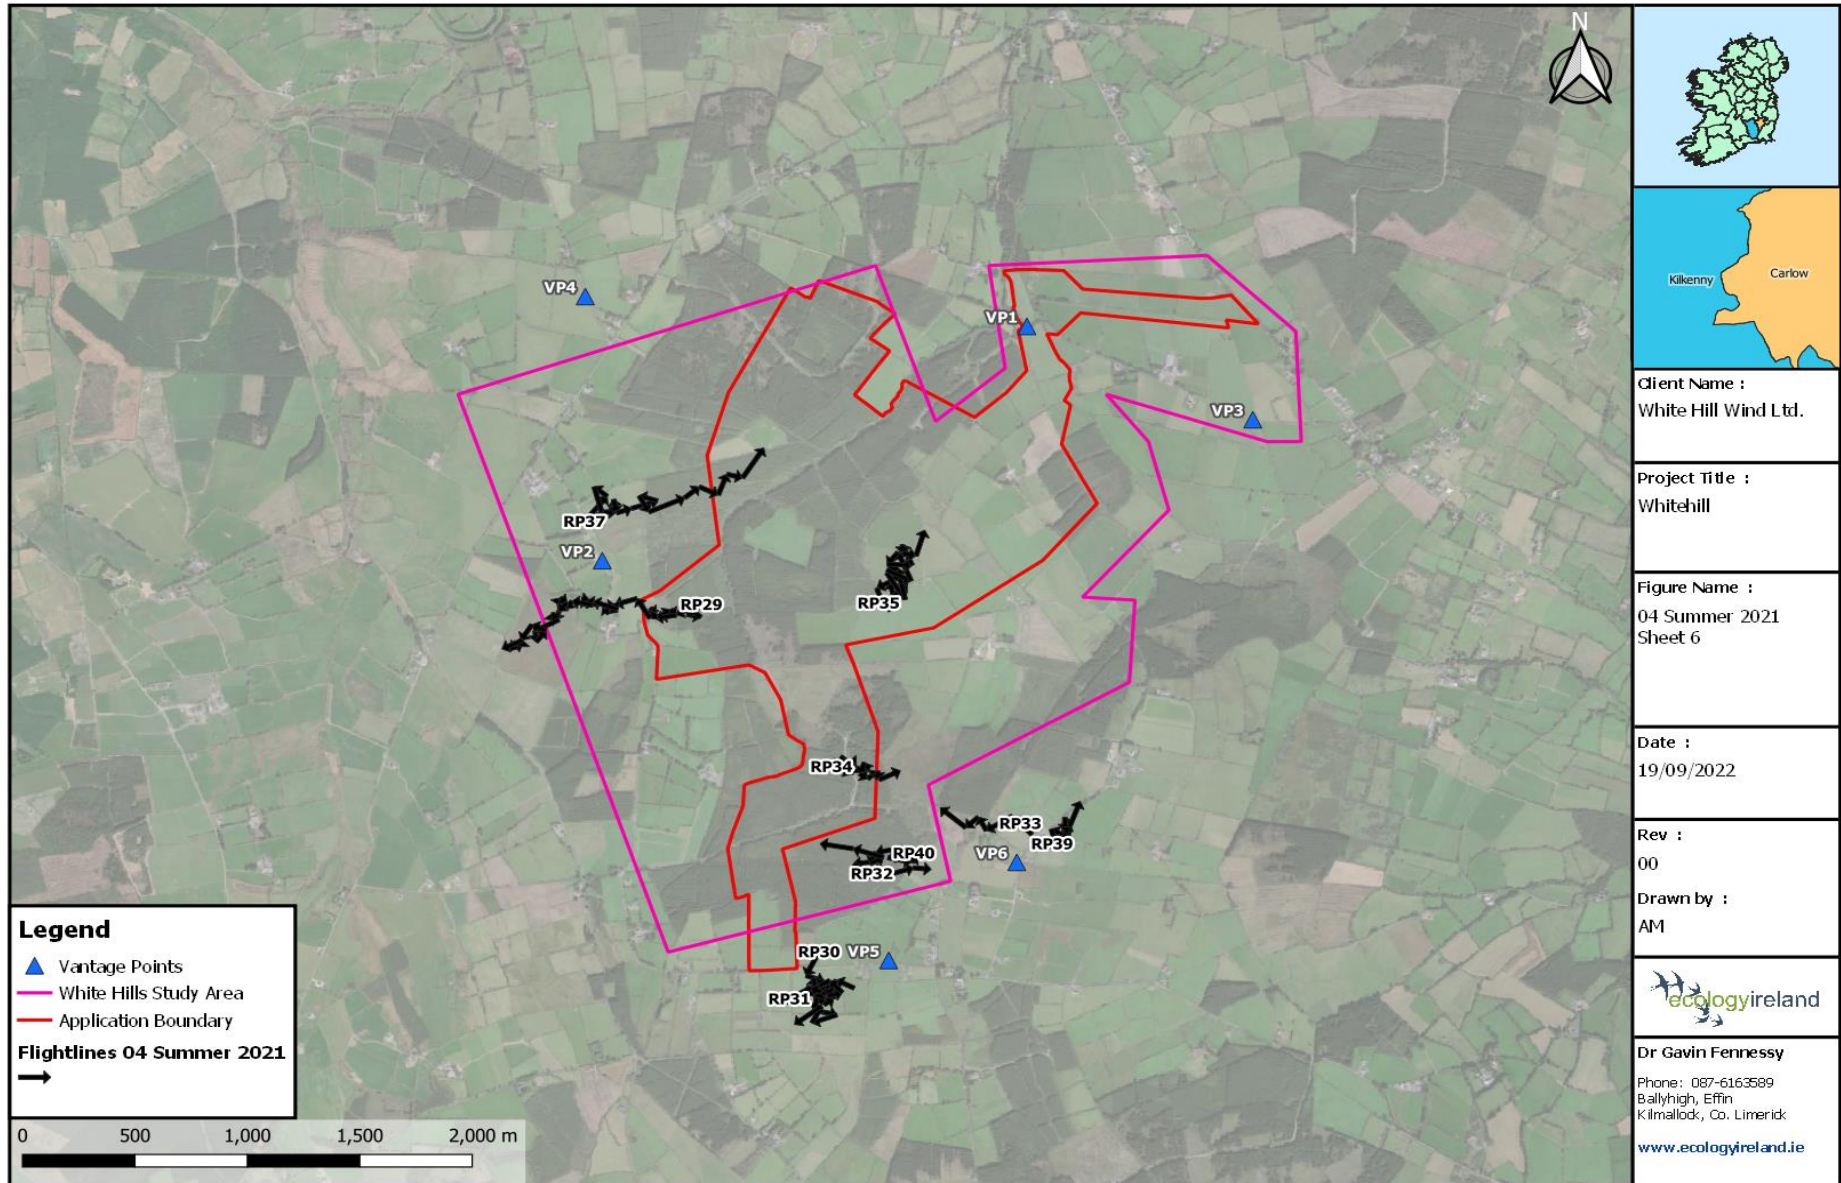

**Table A5.3.4: Flightline Descriptions for the Breeding Season 2021**

Annex 5.3: Bird Survey Flightlines

Winter Season 2021/2022									
Flightline ID	Date	Species	Number	Time first seen	Duration of observation (s)	Initial flight height	Duration within Wind Farm Site (s)	Off-site (s)	Observation description (note if observed flight height deviated significantly)
WD1	11/10/2021	Golden Plover	100	09:02	30	100m	0	30	Golden Plover flocks seen well off-site.
WT1	11/10/2021	Grey Heron	1	09:09	120	15m	100	20	Grey Heron joined by second bird, flying west and then north.
WT3	11/10/2021	Grey Heron	2	09:15	15	20m	0	15	Grey Heron adult and juvenile flying north.
WT2	11/10/2021	Mallard	4	09:15	20	15m	0	20	Mallard flying south near VP3.
WT4	11/10/2021	Grey Heron	1	09:37	5	10m	0	5	Grey Heron flying north.
RP1	11/10/2021	Buzzard	1	10:00	20	<5m	0	20	Buzzard flying east off-site.
RP2	11/10/2021	Buzzard	1	10:45	40	20m	20	20	Buzzard dropping to land south of VP1.
WT5	11/10/2021	Teal	7	11:19	15	<5m	5	10	Teal landing at pond in farmland
RP3	11/10/2021	Buzzard	1	11:26	220	5m	25	195	Buzzard flying over farmland gaining height to 25m AGL.
RP4	11/10/2021	Buzzard	1	12:14	45	5m	0	45	Buzzard flying south past VP6, calling.
RP5	11/10/2021	Buzzard	1	13:27	45	15m	10	35	Buzzard flying south of VP1 being mobbed by Corvids.
RP6	11/10/2021	Peregrine Falcon	1	13:31	10	10m	0	10	Peregrine flying past VP5 heading to the southwest.
RP7	11/10/2021	Sparrowhawk	1	13:51	30	5m	0	30	Sparrowhawk (Male) hunting past VP flushed flock of House Sparrow and Finch flock.
WT6	11/10/2021	Teal	8	14:02	10	5m	0	10	Flock of Teal flying low and fast.
RP8	11/10/2021	Sparrowhawk	1	14:34	205	30m	20	185	Sparrowhawk gaining height being mobbed by a Rook, 30-100m AGL as it headed north