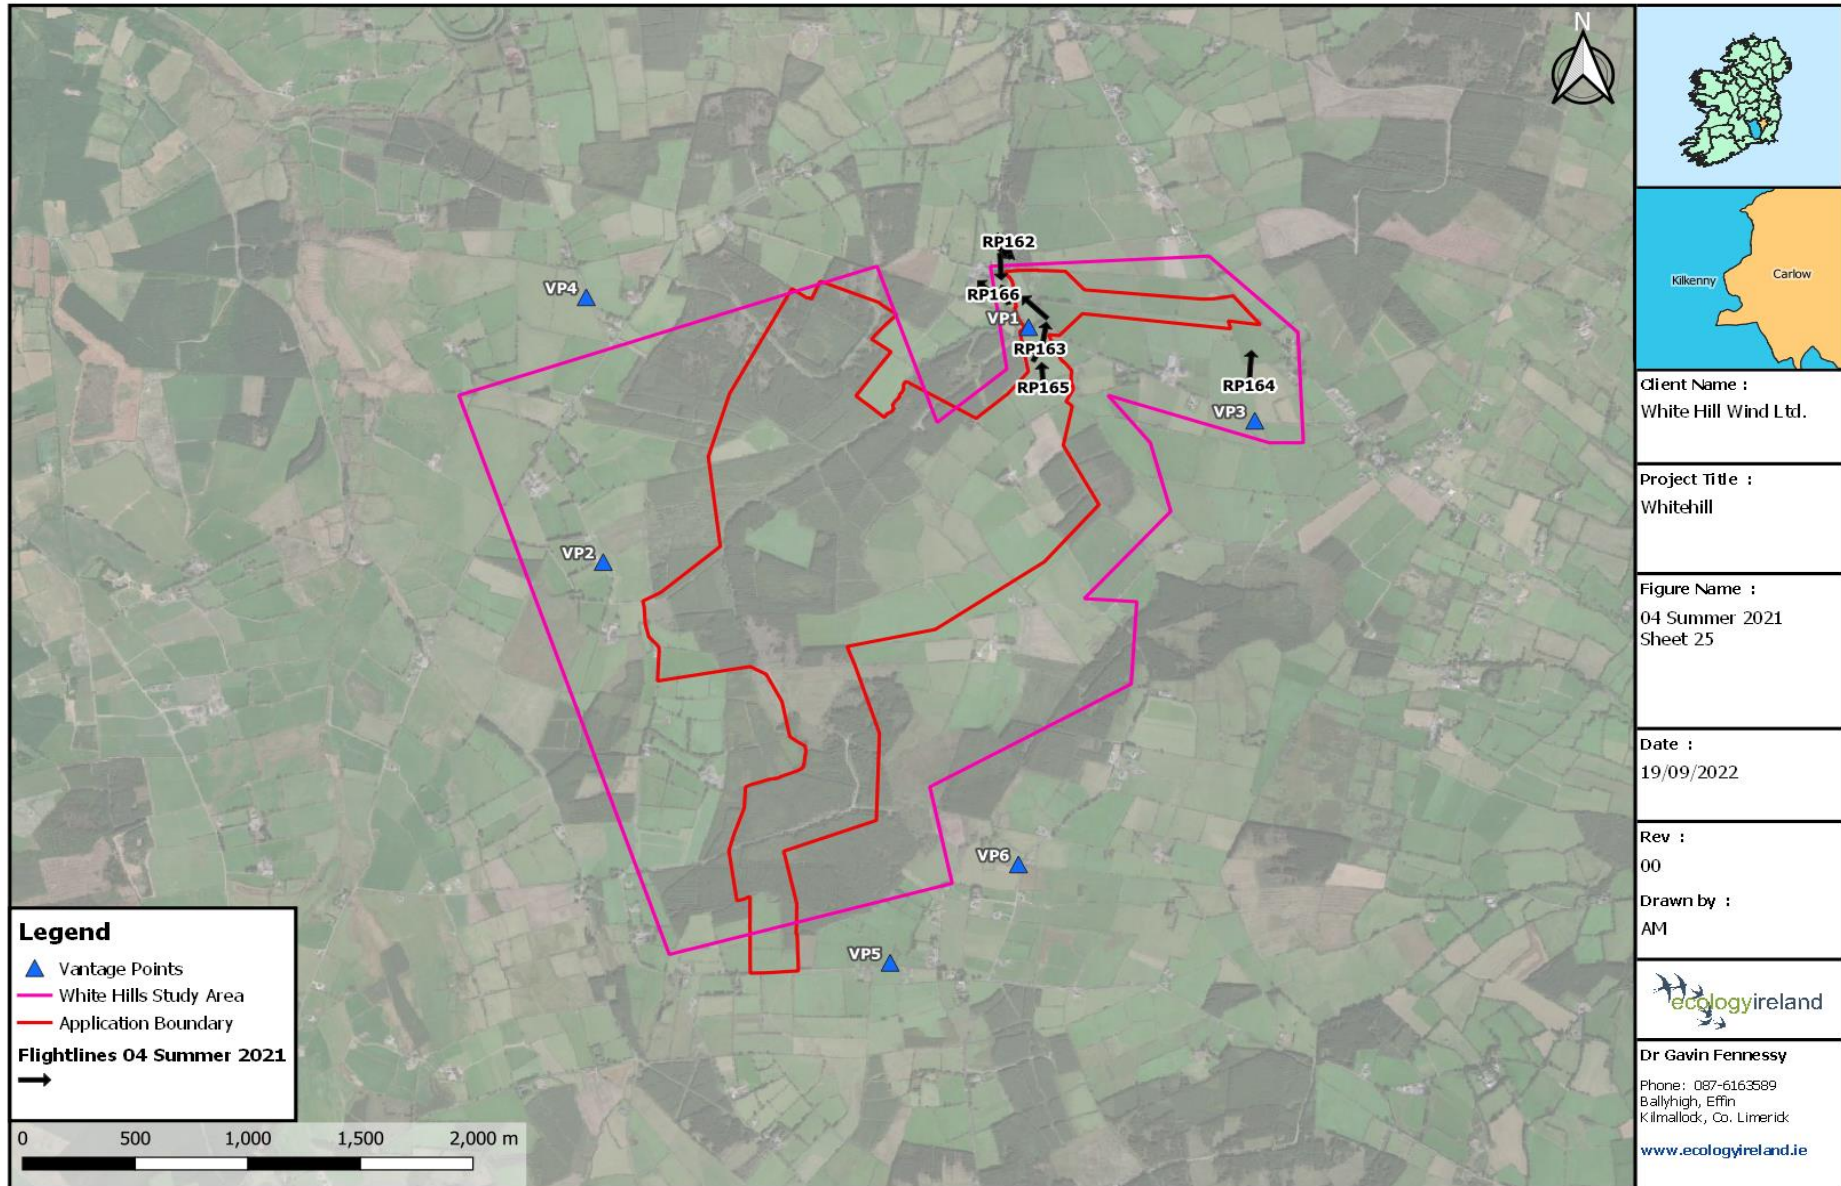

**Table A5.3.4: Flightline Descriptions for the Breeding Season 2021**

Annex 5.3: Bird Survey Flightlines

Winter Season 2021/2022									
Flightline ID	Date	Species	Number	Time first seen	Duration of observation (s)	Initial flight height	Duration within Wind Farm Site (s)	Off-site (s)	Observation description (note if observed flight height deviated significantly)
WD1	11/10/2021	Golden Plover	100	09:02	30	100m	0	30	Golden Plover flocks seen well off-site.
WT1	11/10/2021	Grey Heron	1	09:09	120	15m	100	20	Grey Heron joined by second bird, flying west and then north.
WT3	11/10/2021	Grey Heron	2	09:15	15	20m	0	15	Grey Heron adult and juvenile flying north.
WT2	11/10/2021	Mallard	4	09:15	20	15m	0	20	Mallard flying south near VP3.
WT4	11/10/2021	Grey Heron	1	09:37	5	10m	0	5	Grey Heron flying north.
RP1	11/10/2021	Buzzard	1	10:00	20	<5m	0	20	Buzzard flying east off-site.
RP2	11/10/2021	Buzzard	1	10:45	40	20m	20	20	Buzzard dropping to land south of VP1.
WT5	11/10/2021	Teal	7	11:19	15	<5m	5	10	Teal landing at pond in farmland
RP3	11/10/2021	Buzzard	1	11:26	220	5m	25	195	Buzzard flying over farmland gaining height to 25m AGL.
RP4	11/10/2021	Buzzard	1	12:14	45	5m	0	45	Buzzard flying south past VP6, calling.
RP5	11/10/2021	Buzzard	1	13:27	45	15m	10	35	Buzzard flying south of VP1 being mobbed by Corvids.
RP6	11/10/2021	Peregrine Falcon	1	13:31	10	10m	0	10	Peregrine flying past VP5 heading to the southwest.
RP7	11/10/2021	Sparrowhawk	1	13:51	30	5m	0	30	Sparrowhawk (Male) hunting past VP flushed flock of House Sparrow and Finch flock.
WT6	11/10/2021	Teal	8	14:02	10	5m	0	10	Flock of Teal flying low and fast.
RP8	11/10/2021	Sparrowhawk	1	14:34	205	30m	20	185	Sparrowhawk gaining height being mobbed by a Rook, 30-100m AGL as it headed north