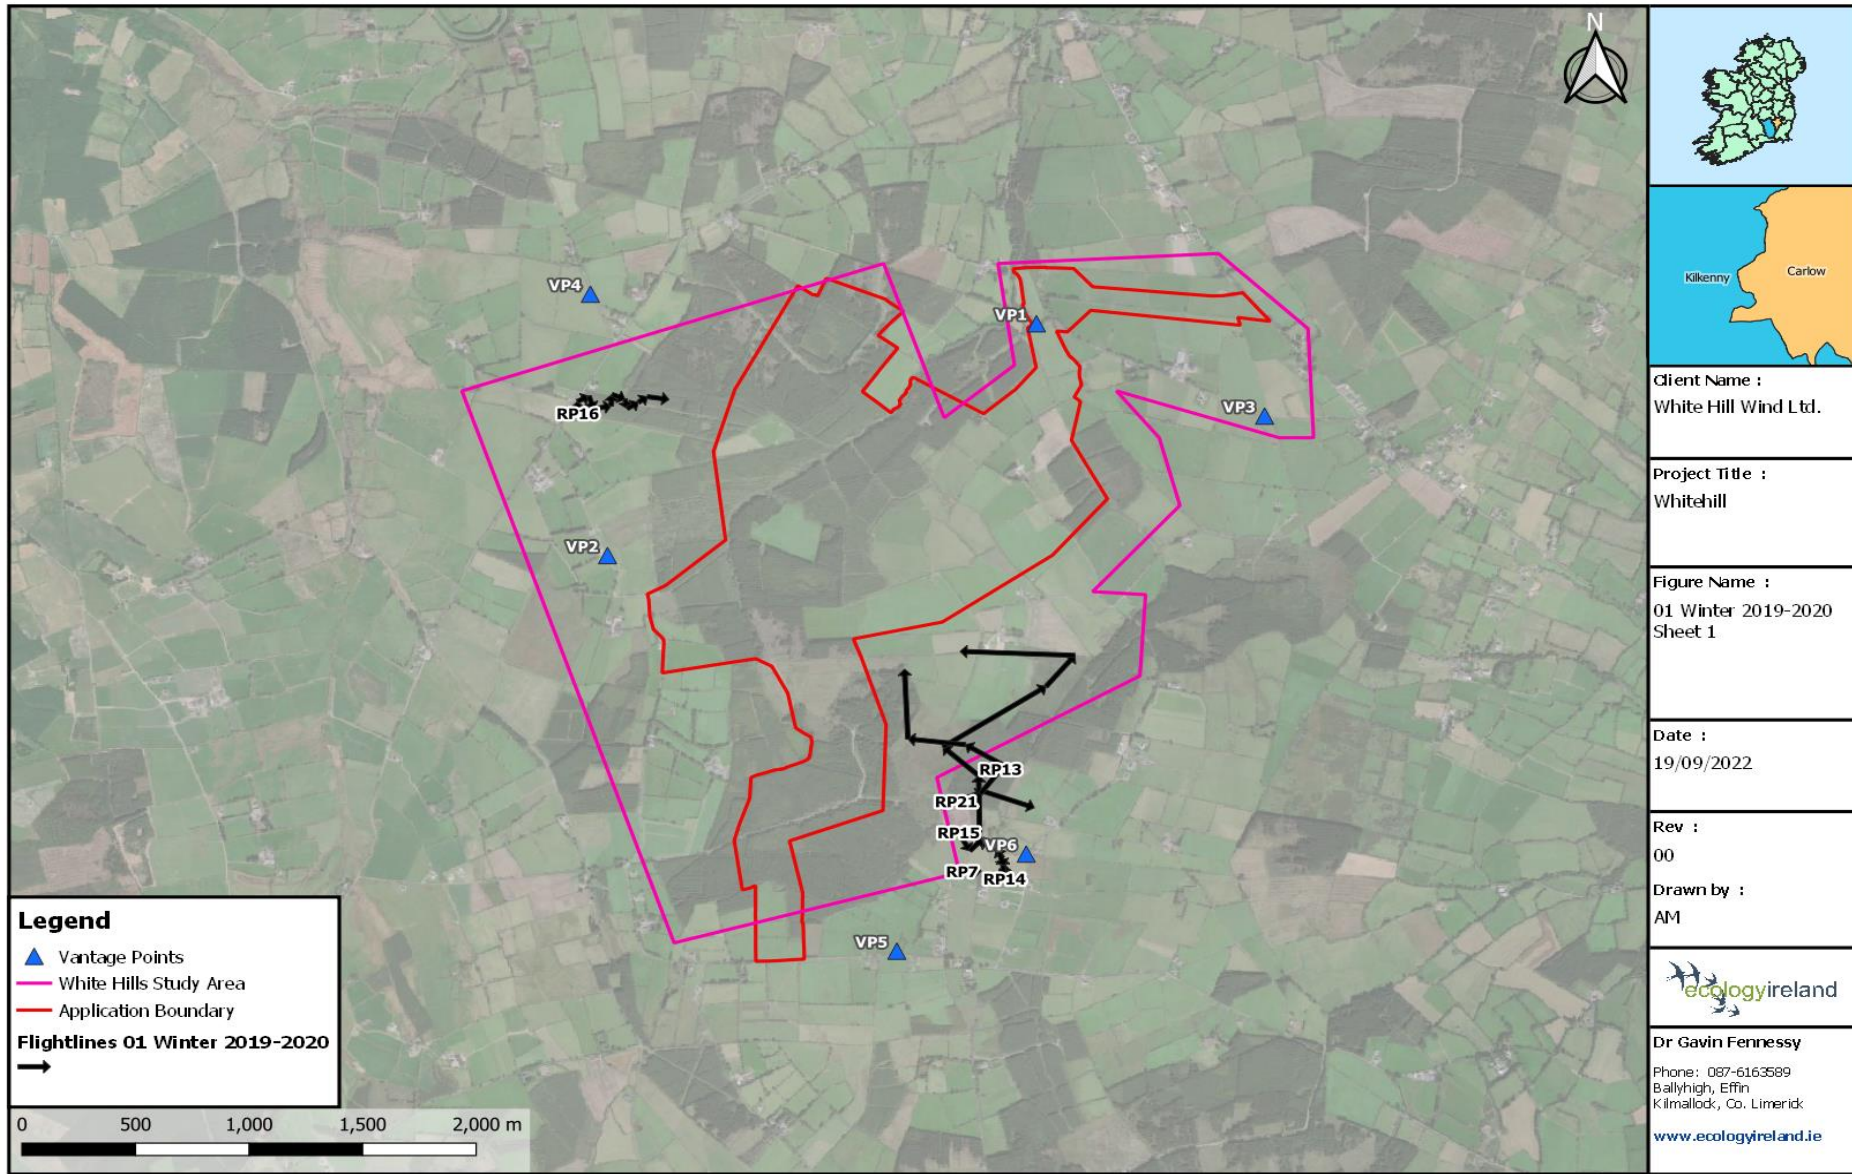

Table A5.3.1: Flightline Descriptions for the Winter Season 2019/2020.