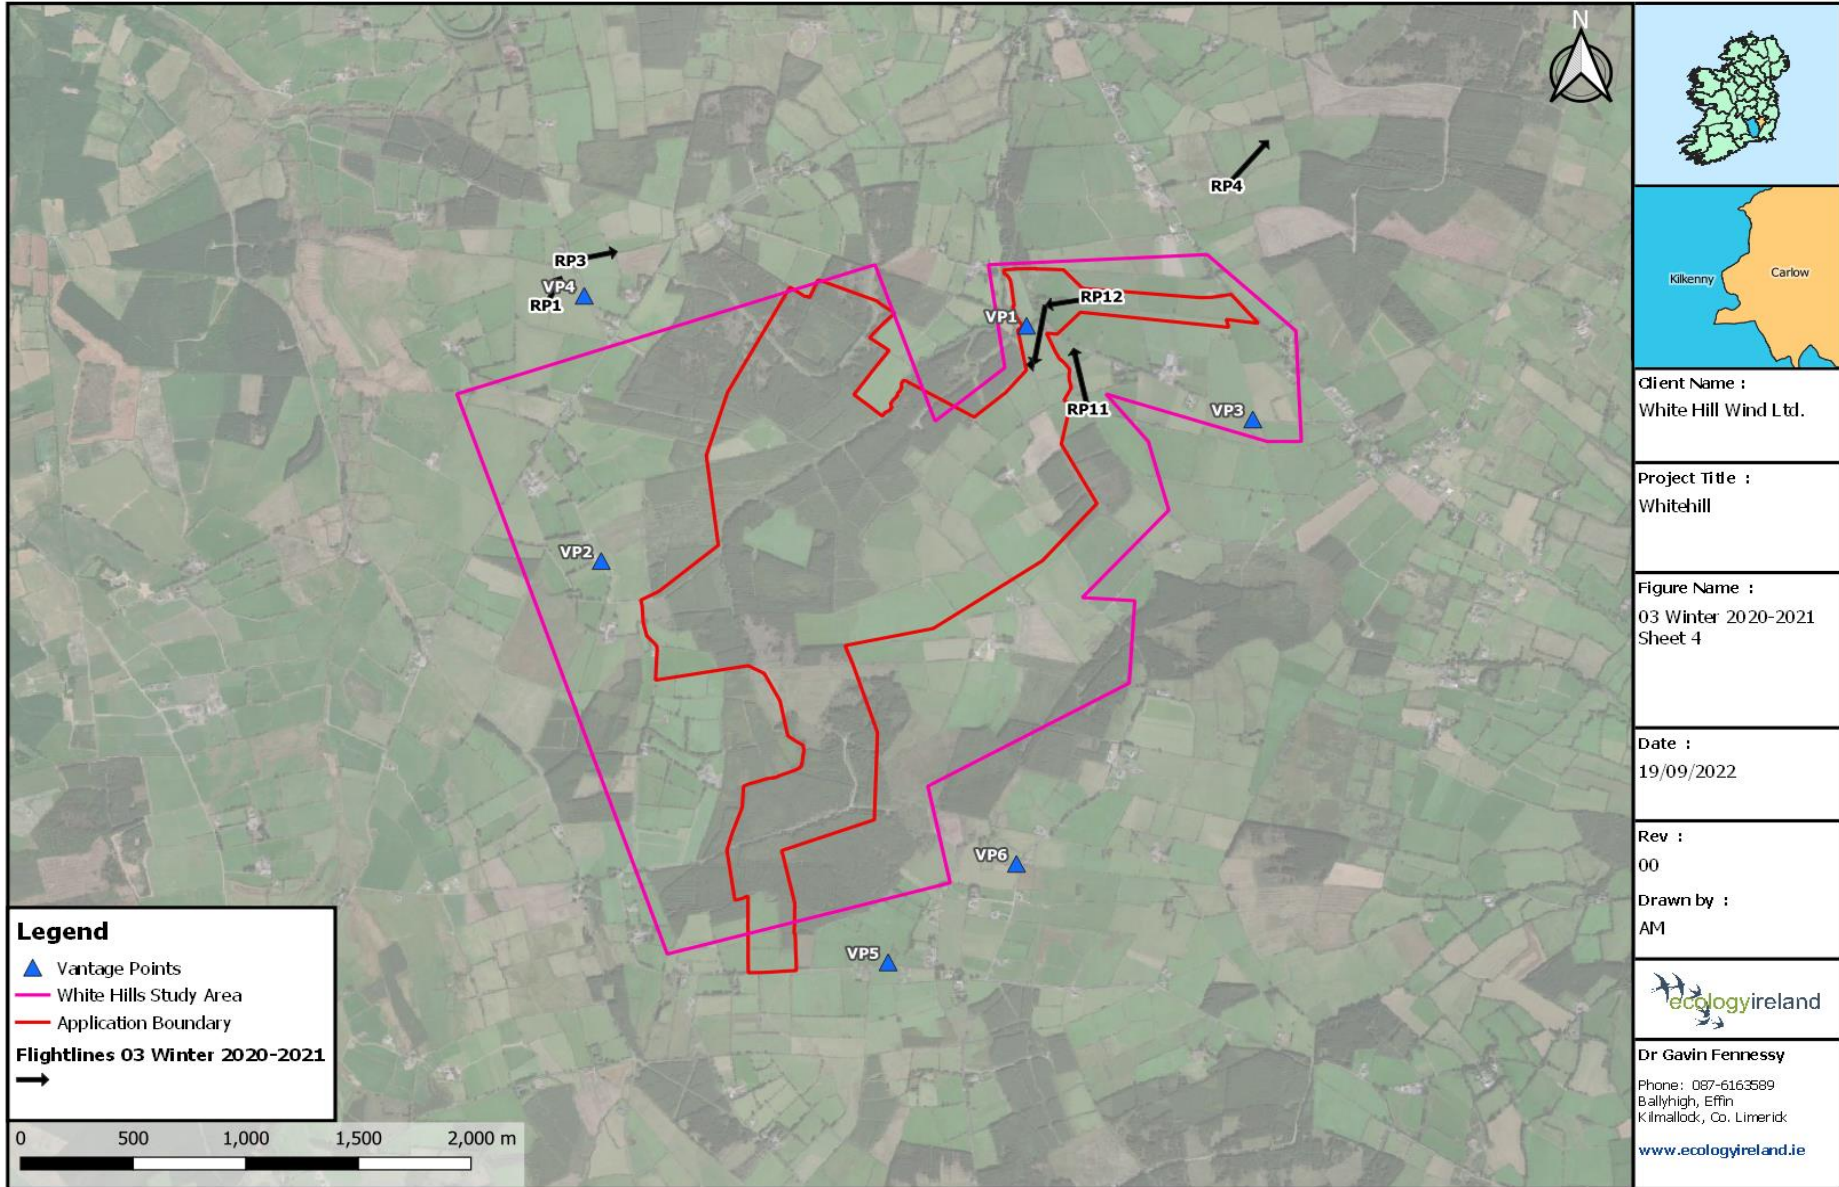

**Table A5.3.3: Flightline Descriptions for the Winter Season 2020/2021**

Breeding Season 2021									
Flightline ID	Date	Species	Number	Time first seen	Duration of observation (s)	Initial flight height	Duration within Wind Farm Site (s)	Off-site (s)	Observation description (note if observed flight height deviated significantly)
WD1	19/03/2021	Golden Plover	50	10:04	350	100m	280	70	Flock of Golden Plover in broad sweeping circle.
RP1	19/03/2021	Buzzard	2	10:18	120	40m	0	120	Buzzards soaring off-site.
RP2	19/03/2021	Sparrowhawk	1	10:44	10	10m	0	10	Brief sighting of Sparrowhawk flying east.
WT1	19/03/2021	Grey Heron	1	10:45	25	30m	0	25	Grey Heron in commuting flight off-site.
WT2	19/03/2021	Grey Heron	1	11:02	100	5m	0	100	Grey Heron flying low to the southwest north of VP4.
RP3	19/03/2021	Buzzard	2	11:12	30	35m	0	30	Buzzards flying together over forestry.
RP4	19/03/2021	Buzzard	2	11:27	120	100m	0	120	Two Buzzards circling and soaring together.
RP5	19/03/2021	Buzzard	1	11:35	10	30m	10	0	Buzzard flying over forestry, dropped from view.
RP6	19/03/2021	Buzzard	3	11:42	120	100m	0	120	Three Buzzards flying together, different from the two birds under observation at the same time [RP7]
RP7	19/03/2021	Buzzard	2	11:42	10	40m	0	10	Two Buzzards seen briefly.
RP8	19/03/2021	Sparrowhawk	1	12:18	75	60m	50	25	Femal Sparrowhawk in display flight.
RP9	19/03/2021	Kestrel	1	12:20	10	25m	10	0	Brief sighting of commuting Kestrel heading east.
WD2	19/03/2021	Golden Plover	50	12:22	10	40m	10	0	Golden Plovers flying east.
WD3	19/03/2021	Golden Plover	40	12:29	60	30m	0	60	Golden Plovers circling off-site.
RP10	19/03/2021	Sparrowhawk	1	12:36	40	20m	0	40	Sparrowhawk (Female)