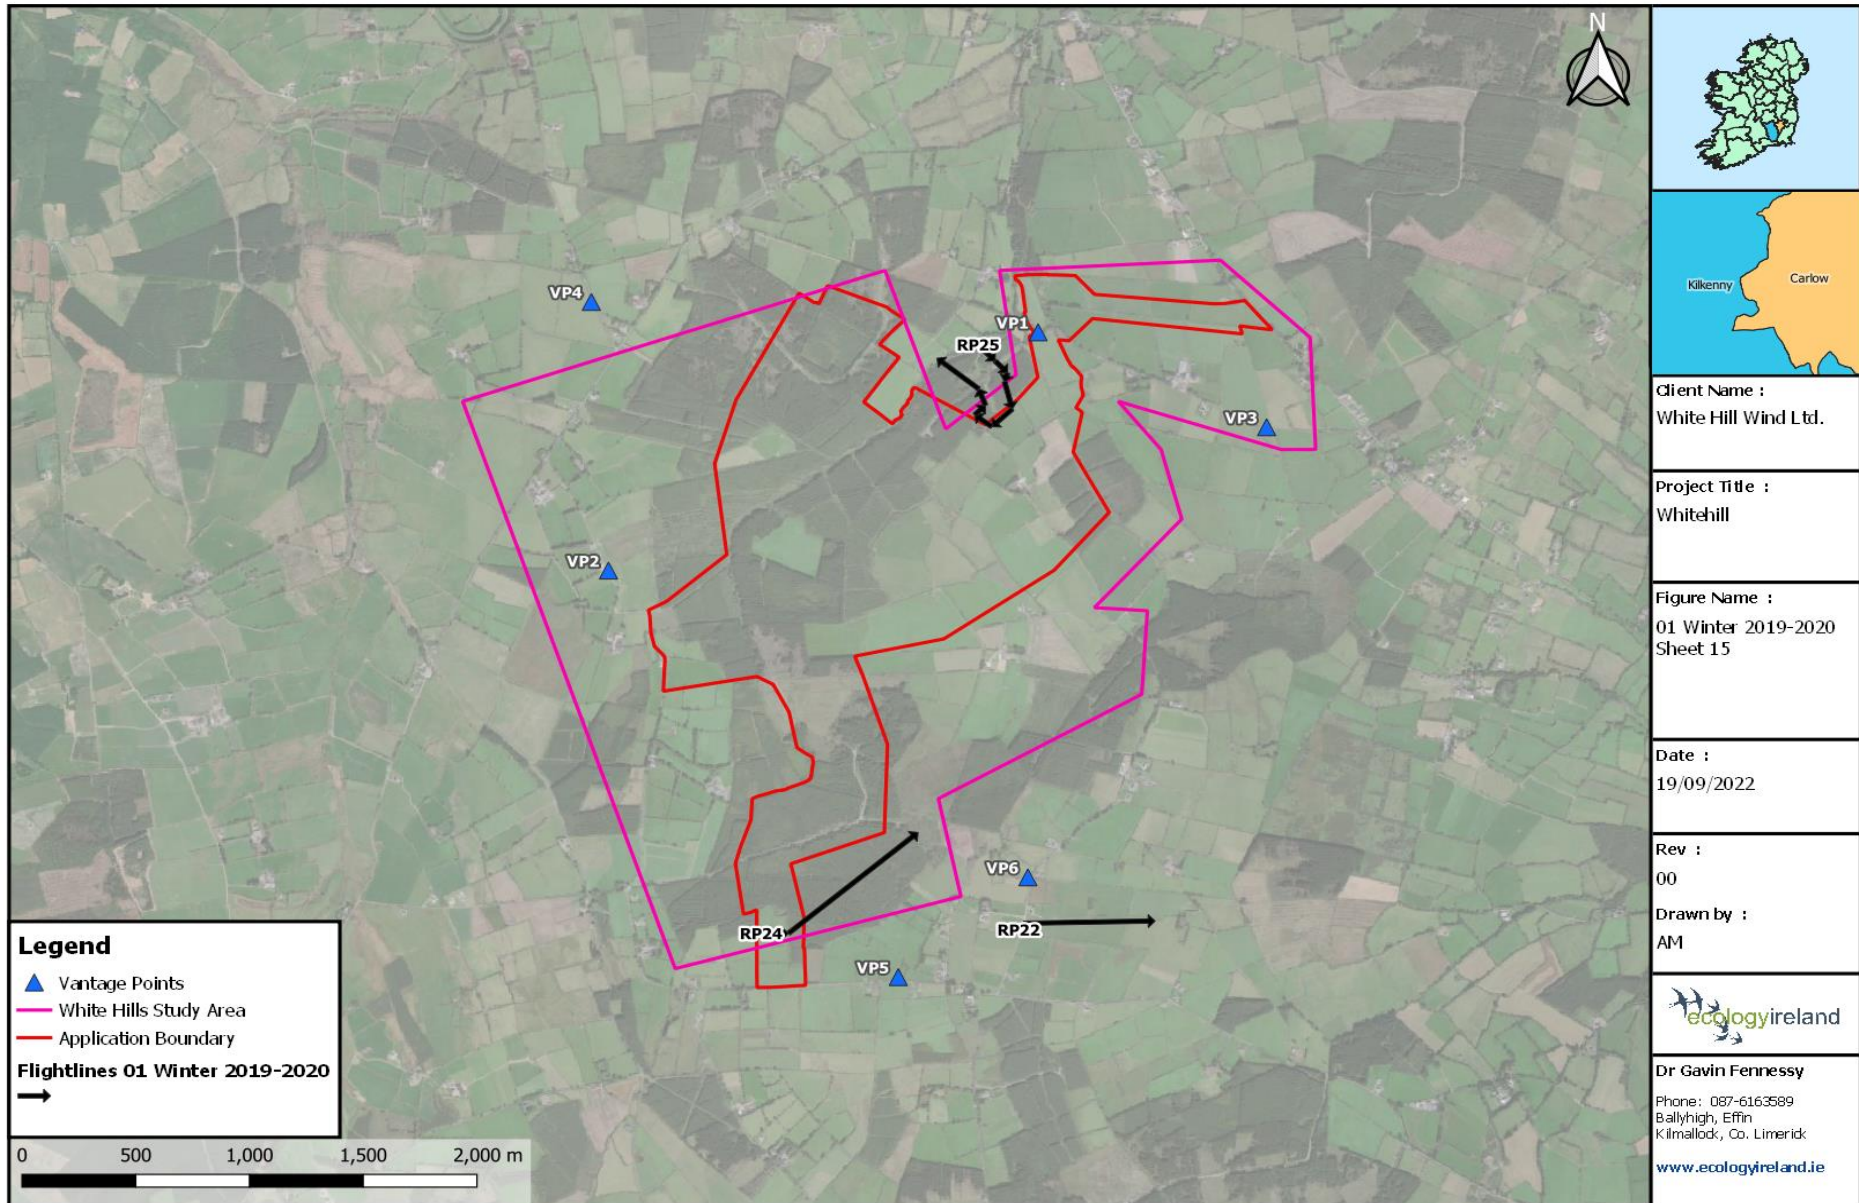

**Table A5.3.1: Flightline Descriptions for the Winter Season 2019/2020.**

Annex 5.3: Bird Survey Flightlines

Breeding Season 2020									
Flightline ID	Date	Species	Number	Time first seen	Duration of observation (s)	Initial flight height	Duration within Wind Farm Site (s)	Off-site (s)	Observation description (note if observed flight height deviated significantly)
RP1	07/03/2020	Buzzard	1	10:05	90	80m	0	90	Buzzard soaring south of VP3 flying to northwest.
RP2	07/03/2020	Buzzard	1	11:40	60	60m	0	60	Buzzard soaring/flying north of conifers.
RP3	07/03/2020	Kestrel	1	13:39	70	40m	50	20	Kestrel hunting before dropping from view to the ground.
RP4	07/03/2020	Buzzard	1	14:12	175	80m	20	155	Buzzard soaring and circling up to 90m AGL heading south.
RP4	07/03/2020	Sparrowhawk	1	14:12	205	50m	30	175	Sparrowhawk with similar flightline of Buzzard [RP106] as it headed south gaining height to 60m AGL.
WT1	07/03/2020	Lesser Black-backed Gull	1	14:17	70	80m	0	70	Lesser Black-backed Gull flying to northwest.
RP5	07/03/2020	Buzzard	1	14:40	325	55m	25	300	Buzzard soaring and flying slowly to northwest.
RP6	23/04/2020	Sparrowhawk	1	08:19	25	25m	0	25	Sparrowhawk flying south off-site.
WT2	23/04/2020	Grey Heron	2	08:22	30	25m	0	30	Two Grey Herons flying south off-site.
WD1	23/04/2020	Golden Plover	130	08:49	210	20m	50	160	Flock of Golden Plover flying from 5-35m AGL. Dropped from view north of VP6.
WD2	23/04/2020	Golden Plover	269	10:01	300	20m	200	100	Flock circling and heading north over Wind Farm Site from 20-30m AGL. Gaining altitude and from 50m-100m AGL for 200s and 100m-150m for 50s.
WD3	23/04/2020	Golden Plover	18	10:03	110	60m	80	30	Small flock of Golden Plover flying north at 60-70m AGL.
WD4	23/04/2020	Golden Plover	30	10:05	30	40m	20	10	Golden Plover flying to northeast