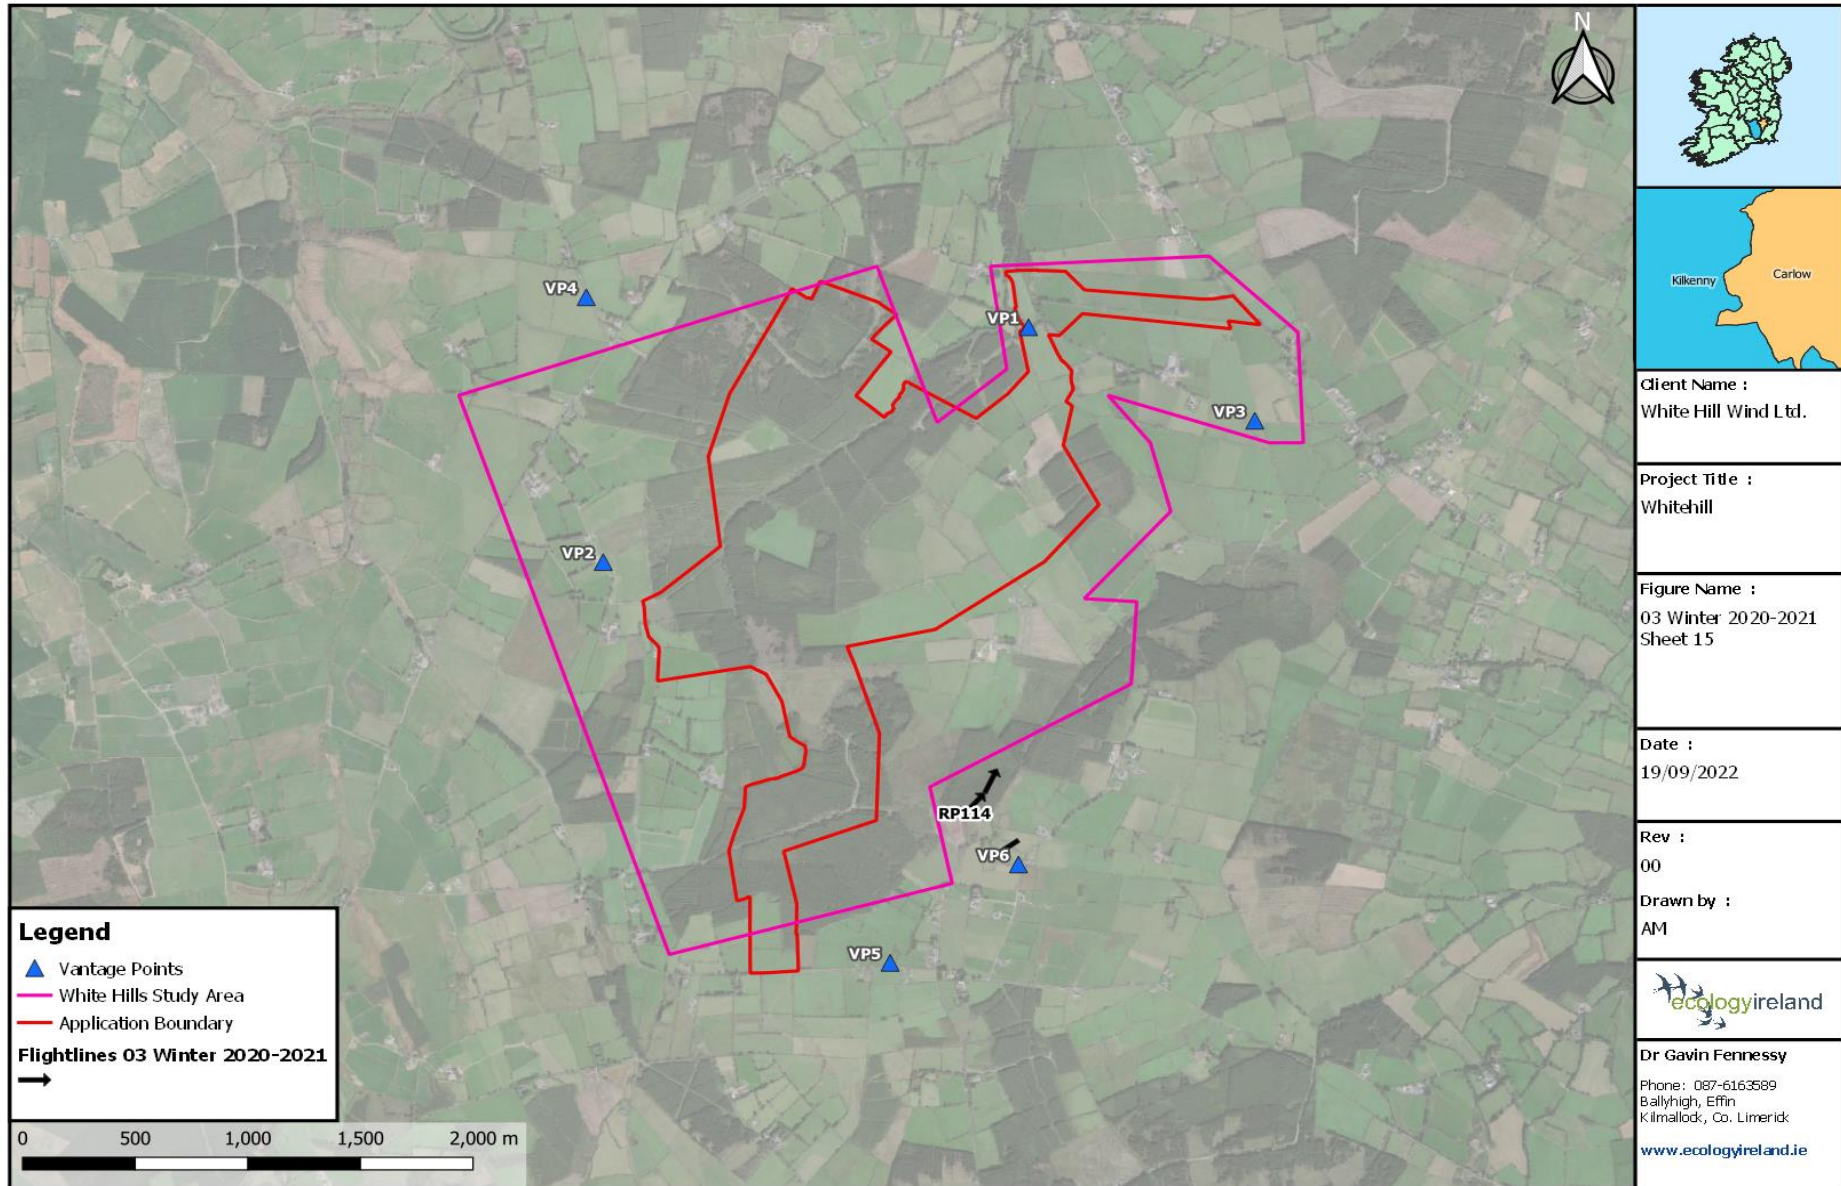

**Table A5.3.3: Flightline Descriptions for the Winter Season 2020/2021**

Breeding Season 2021									
Flightline ID	Date	Species	Number	Time first seen	Duration of observation (s)	Initial flight height	Duration within Wind Farm Site (s)	Off-site (s)	Observation description (note if observed flight height deviated significantly)
WD1	19/03/2021	Golden Plover	50	10:04	350	100m	280	70	Flock of Golden Plover in broad sweeping circle.
RP1	19/03/2021	Buzzard	2	10:18	120	40m	0	120	Buzzards soaring off-site.
RP2	19/03/2021	Sparrowhawk	1	10:44	10	10m	0	10	Brief sighting of Sparrowhawk flying east.
WT1	19/03/2021	Grey Heron	1	10:45	25	30m	0	25	Grey Heron in commuting flight off-site.
WT2	19/03/2021	Grey Heron	1	11:02	100	5m	0	100	Grey Heron flying low to the southwest north of VP4.
RP3	19/03/2021	Buzzard	2	11:12	30	35m	0	30	Buzzards flying together over forestry.
RP4	19/03/2021	Buzzard	2	11:27	120	100m	0	120	Two Buzzards circling and soaring together.
RP5	19/03/2021	Buzzard	1	11:35	10	30m	10	0	Buzzard flying over forestry, dropped from view.
RP6	19/03/2021	Buzzard	3	11:42	120	100m	0	120	Three Buzzards flying together, different from the two birds under observation at the same time [RP7]
RP7	19/03/2021	Buzzard	2	11:42	10	40m	0	10	Two Buzzards seen briefly.
RP8	19/03/2021	Sparrowhawk	1	12:18	75	60m	50	25	Femal Sparrowhawk in display flight.
RP9	19/03/2021	Kestrel	1	12:20	10	25m	10	0	Brief sighting of commuting Kestrel heading east.
WD2	19/03/2021	Golden Plover	50	12:22	10	40m	10	0	Golden Plovers flying east.
WD3	19/03/2021	Golden Plover	40	12:29	60	30m	0	60	Golden Plovers circling off-site.
RP10	19/03/2021	Sparrowhawk	1	12:36	40	20m	0	40	Sparrowhawk (Female)