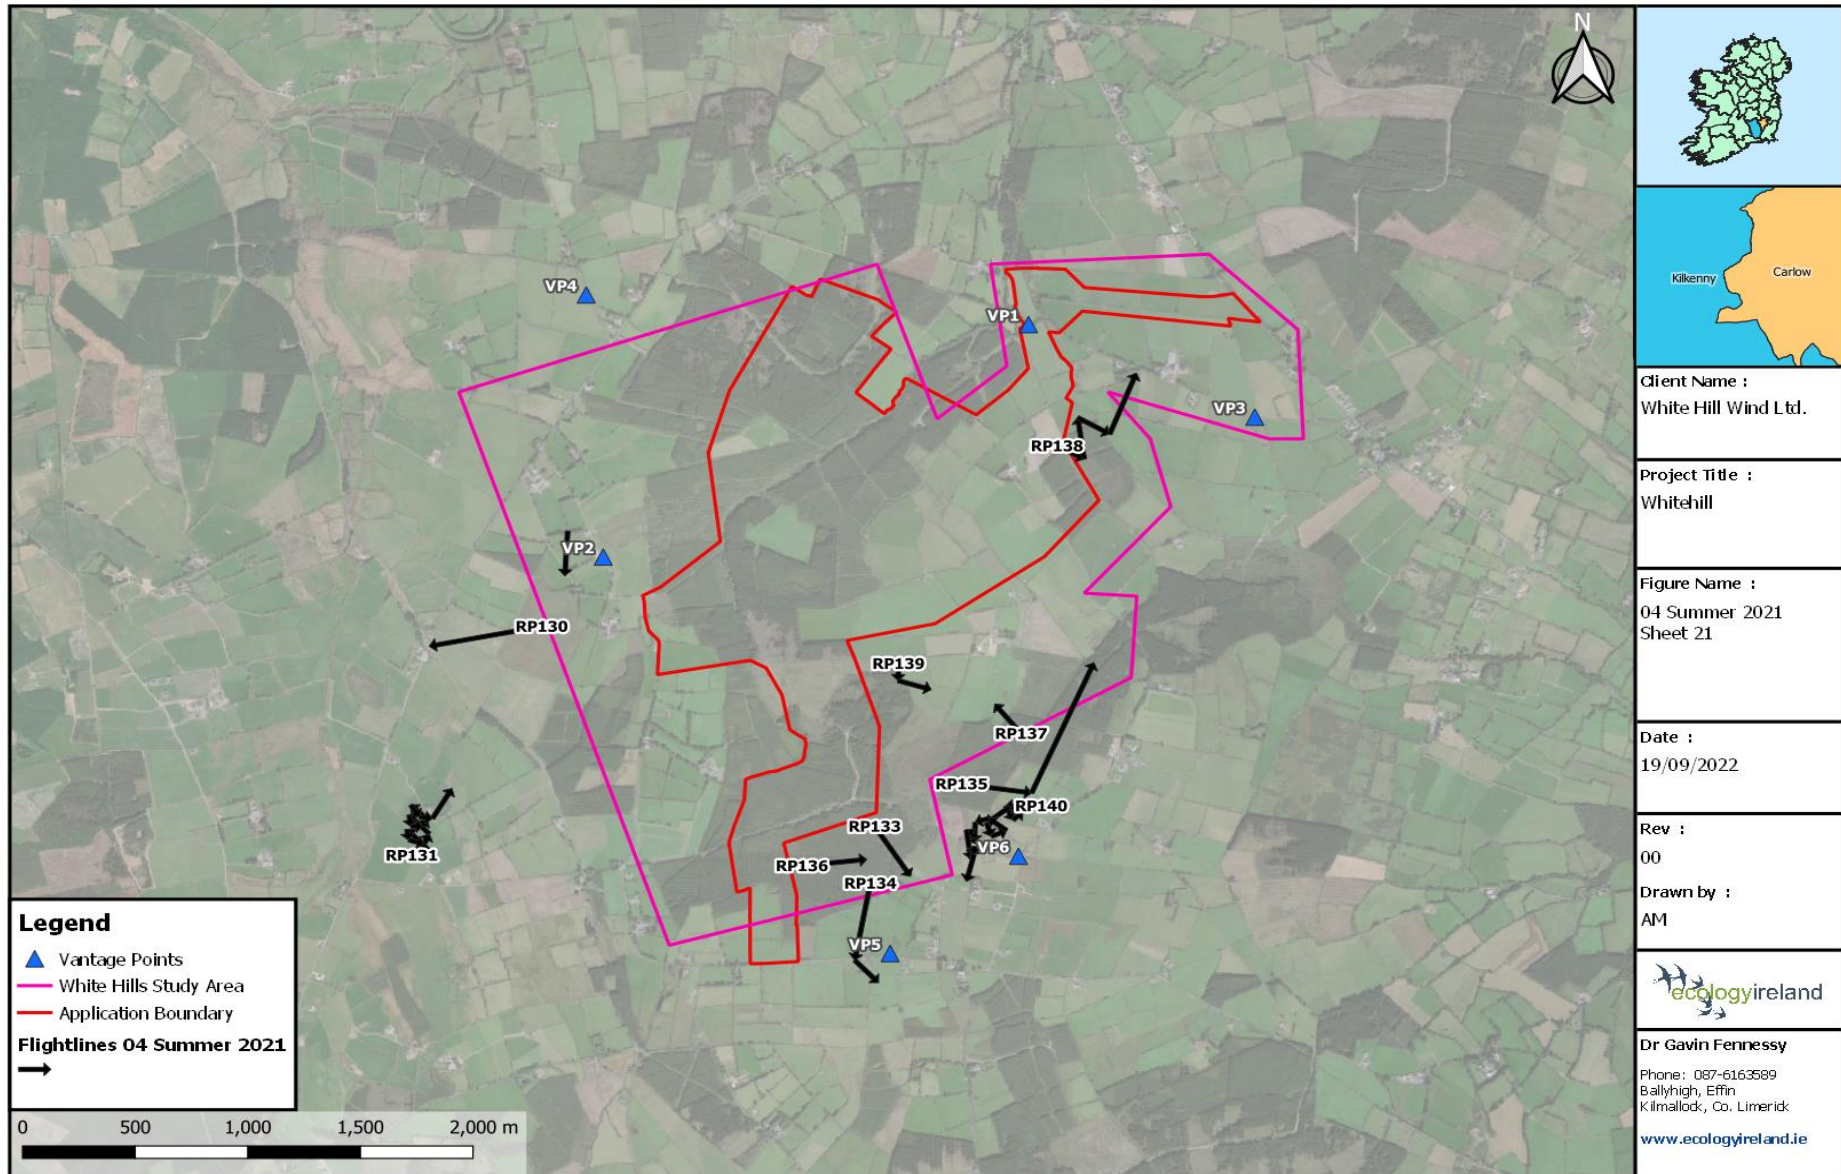

**Table A5.3.4: Flightline Descriptions for the Breeding Season 2021**

Annex 5.3: Bird Survey Flightlines

Winter Season 2021/2022									
Flightline ID	Date	Species	Number	Time first seen	Duration of observation (s)	Initial flight height	Duration within Wind Farm Site (s)	Off-site (s)	Observation description (note if observed flight height deviated significantly)
WD1	11/10/2021	Golden Plover	100	09:02	30	100m	0	30	Golden Plover flocks seen well off-site.
WT1	11/10/2021	Grey Heron	1	09:09	120	15m	100	20	Grey Heron joined by second bird, flying west and then north.
WT3	11/10/2021	Grey Heron	2	09:15	15	20m	0	15	Grey Heron adult and juvenile flying north.
WT2	11/10/2021	Mallard	4	09:15	20	15m	0	20	Mallard flying south near VP3.
WT4	11/10/2021	Grey Heron	1	09:37	5	10m	0	5	Grey Heron flying north.
RP1	11/10/2021	Buzzard	1	10:00	20	<5m	0	20	Buzzard flying east off-site.
RP2	11/10/2021	Buzzard	1	10:45	40	20m	20	20	Buzzard dropping to land south of VP1.
WT5	11/10/2021	Teal	7	11:19	15	<5m	5	10	Teal landing at pond in farmland
RP3	11/10/2021	Buzzard	1	11:26	220	5m	25	195	Buzzard flying over farmland gaining height to 25m AGL.
RP4	11/10/2021	Buzzard	1	12:14	45	5m	0	45	Buzzard flying south past VP6, calling.
RP5	11/10/2021	Buzzard	1	13:27	45	15m	10	35	Buzzard flying south of VP1 being mobbed by Corvids.
RP6	11/10/2021	Peregrine Falcon	1	13:31	10	10m	0	10	Peregrine flying past VP5 heading to the southwest.
RP7	11/10/2021	Sparrowhawk	1	13:51	30	5m	0	30	Sparrowhawk (Male) hunting past VP flushed flock of House Sparrow and Finch flock.
WT6	11/10/2021	Teal	8	14:02	10	5m	0	10	Flock of Teal flying low and fast.
RP8	11/10/2021	Sparrowhawk	1	14:34	205	30m	20	185	Sparrowhawk gaining height being mobbed by a Rook, 30-100m AGL as it headed north