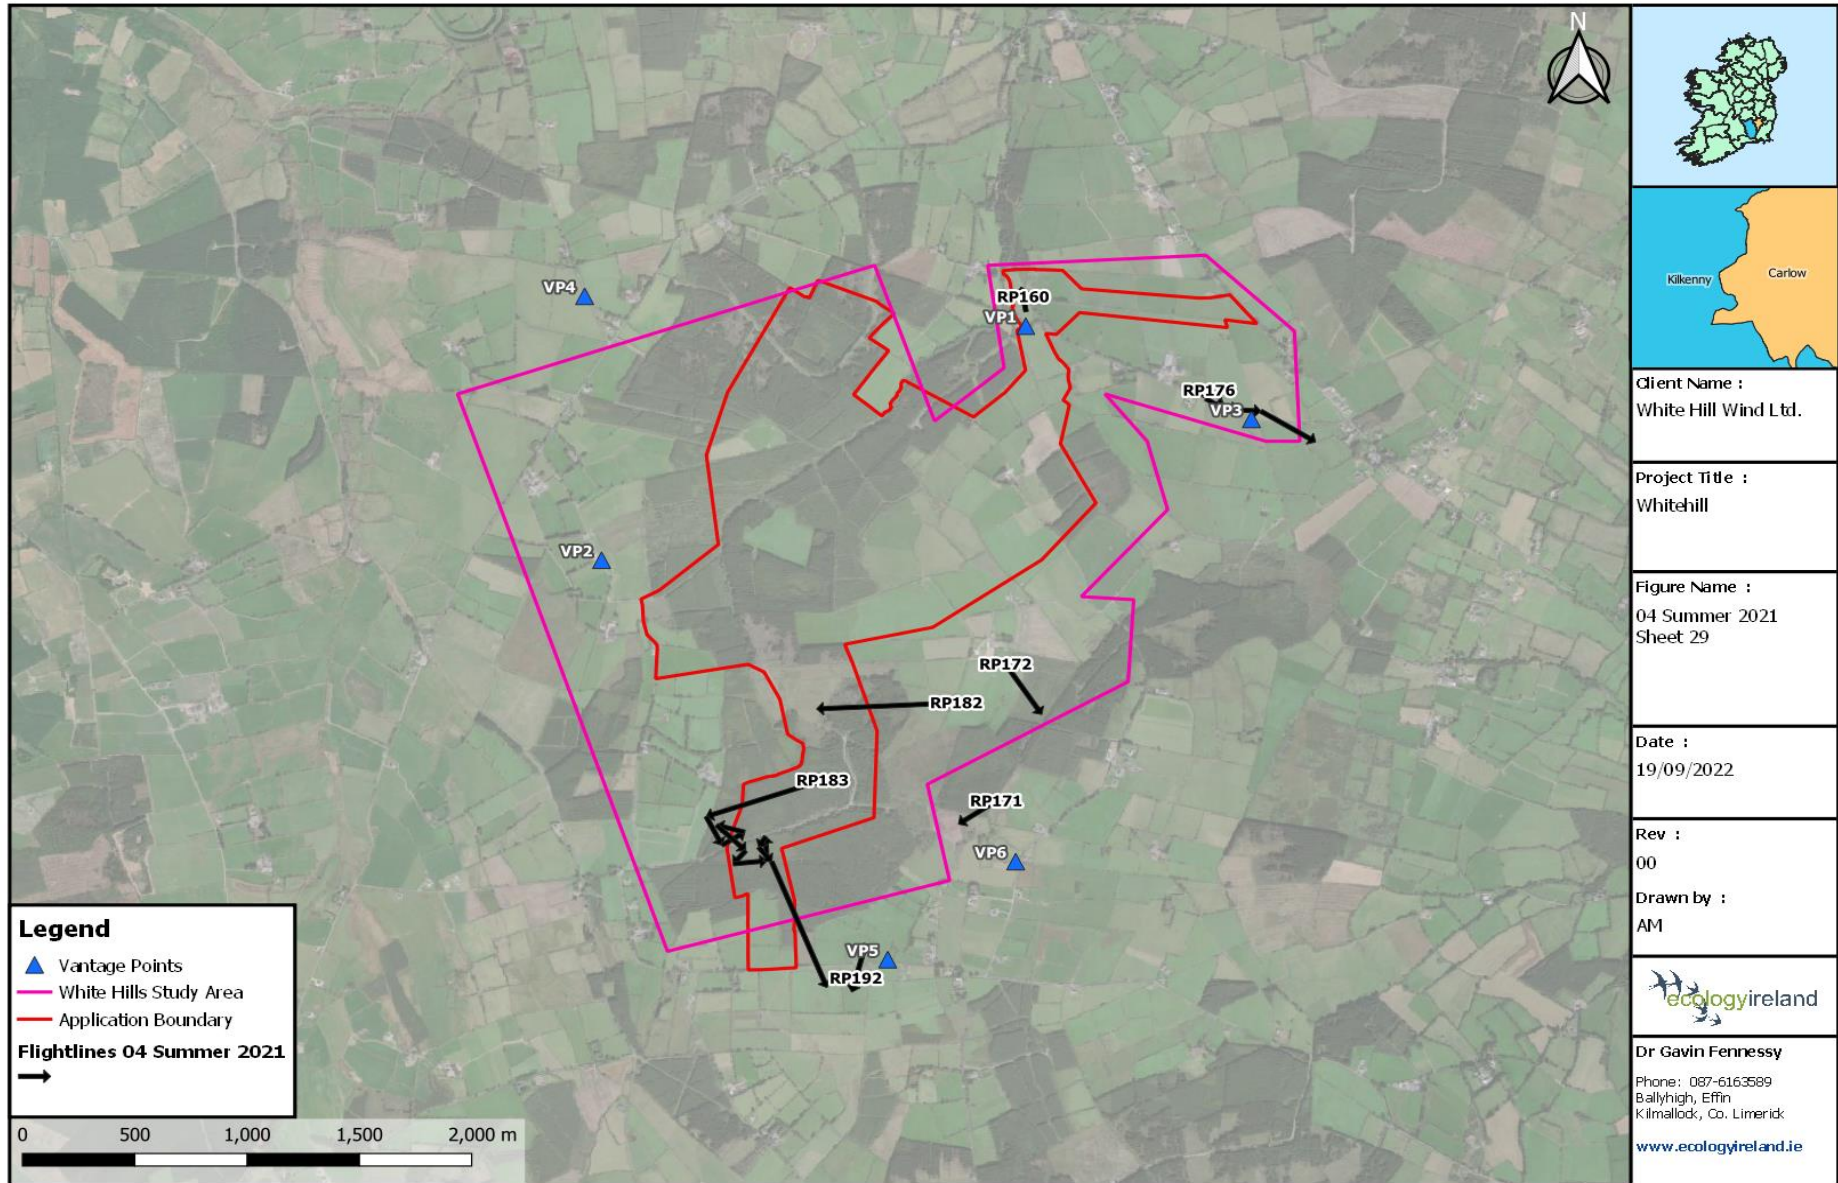

**Table A5.3.4: Flightline Descriptions for the Breeding Season 2021**

Annex 5.3: Bird Survey Flightlines

Winter Season 2021/2022									
Flightline ID	Date	Species	Number	Time first seen	Duration of observation (s)	Initial flight height	Duration within Wind Farm Site (s)	Off-site (s)	Observation description (note if observed flight height deviated significantly)
WD1	11/10/2021	Golden Plover	100	09:02	30	100m	0	30	Golden Plover flocks seen well off-site.
WT1	11/10/2021	Grey Heron	1	09:09	120	15m	100	20	Grey Heron joined by second bird, flying west and then north.
WT3	11/10/2021	Grey Heron	2	09:15	15	20m	0	15	Grey Heron adult and juvenile flying north.
WT2	11/10/2021	Mallard	4	09:15	20	15m	0	20	Mallard flying south near VP3.
WT4	11/10/2021	Grey Heron	1	09:37	5	10m	0	5	Grey Heron flying north.
RP1	11/10/2021	Buzzard	1	10:00	20	<5m	0	20	Buzzard flying east off-site.
RP2	11/10/2021	Buzzard	1	10:45	40	20m	20	20	Buzzard dropping to land south of VP1.
WT5	11/10/2021	Teal	7	11:19	15	<5m	5	10	Teal landing at pond in farmland
RP3	11/10/2021	Buzzard	1	11:26	220	5m	25	195	Buzzard flying over farmland gaining height to 25m AGL.
RP4	11/10/2021	Buzzard	1	12:14	45	5m	0	45	Buzzard flying south past VP6, calling.
RP5	11/10/2021	Buzzard	1	13:27	45	15m	10	35	Buzzard flying south of VP1 being mobbed by Corvids.
RP6	11/10/2021	Peregrine Falcon	1	13:31	10	10m	0	10	Peregrine flying past VP5 heading to the southwest.
RP7	11/10/2021	Sparrowhawk	1	13:51	30	5m	0	30	Sparrowhawk (Male) hunting past VP flushed flock of House Sparrow and Finch flock.
WT6	11/10/2021	Teal	8	14:02	10	5m	0	10	Flock of Teal flying low and fast.
RP8	11/10/2021	Sparrowhawk	1	14:34	205	30m	20	185	Sparrowhawk gaining height being mobbed by a Rook, 30-100m AGL as it headed north