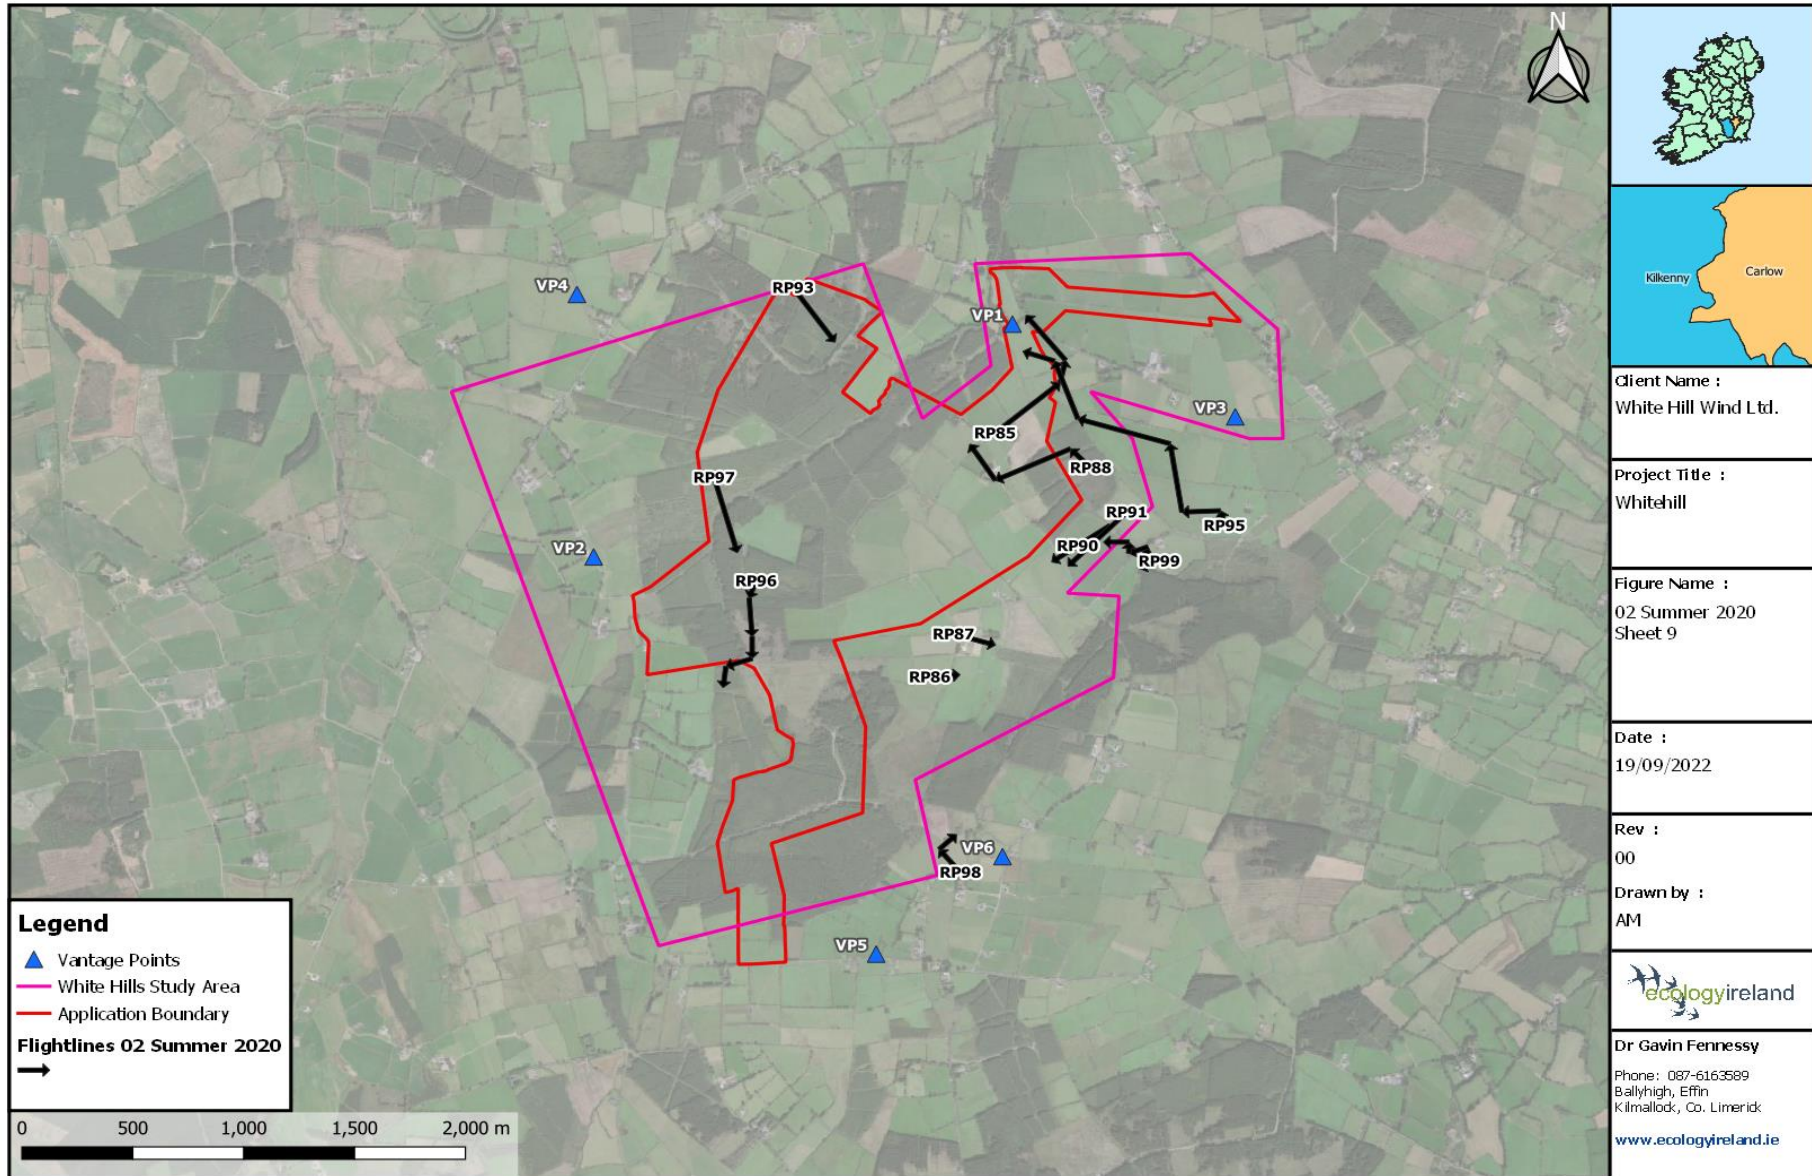

**Table A5.3.2: Flightline Descriptions for the Breeding Season 2020**

Winter Season 2020/2021									
Flightline ID	Date	Species	Number	Time first seen	Duration of observation (s)	Initial flight height	Duration within Wind Farm Site (s)	Off-site (s)	Observation description (note if observed flight height deviated significantly)
WD1	28/10/2020	Golden Plover	300	09:10	1380	30m	0	1380	Distant observation of flock circling off-site from 30-60m AGL.
WD2	28/10/2020	Snipe	2	09:18	15	15m	0	15	Brief sighting of two Snipe flying to north of VP1
WD3	28/10/2020	Golden Plover	10	09:25	20	25m	0	20	Small flock heading west.
RP1	28/10/2020	Sparrowhawk	1	11:19	10	15m	0	10	Male Sparrowhawk observed off-site.
WD4	28/10/2020	Golden Plover	300	11:20	9000	50m	0	9000	Large flock circling for prolonged period from 11:20 to 14:10. Followed similar route but rising and dropping from 20-120m AGL.
RP2	28/10/2020	Buzzard	1	11:45	60	30m	60	0	Buzzard hunting over farmland.
RP3	28/10/2020	Sparrowhawk	1	11:51	5	10m	5	0	Brief sighting of Sparrowhawk.
RP4	28/10/2020	Peregrine Falcon	1	11:55	60	110m	0	60	Peregrine seen to northeast of VP1
RP5	28/10/2020	Buzzard	1	12:19	30	40m	0	30	Buzzard flying past VP4.
RP6	28/10/2020	Buzzard	1	12:30	20	10m	0	20	Buzzard seen off-site east of VP1.
RP7	28/10/2020	Kestrel	1	12:56	110	20m	0	110	Kestrel hunting north of the Wind Farm Site.
RP8	28/10/2020	Kestrel	1	13:15	20	10m	0	20	Kestrel (Female) hunting close to VP3.
RP9	28/10/2020	Kestrel	1	13:18	75	15m	0	75	Kestrel being mobbed by Jackdaws.
RP10	28/10/2020	Buzzard	1	13:29	20	25m	0	20	Buzzard hunting over farmland.
WD5	28/10/2020	Snipe	1	13:59	95	50m	95	0	Snipe circled and then headed west.