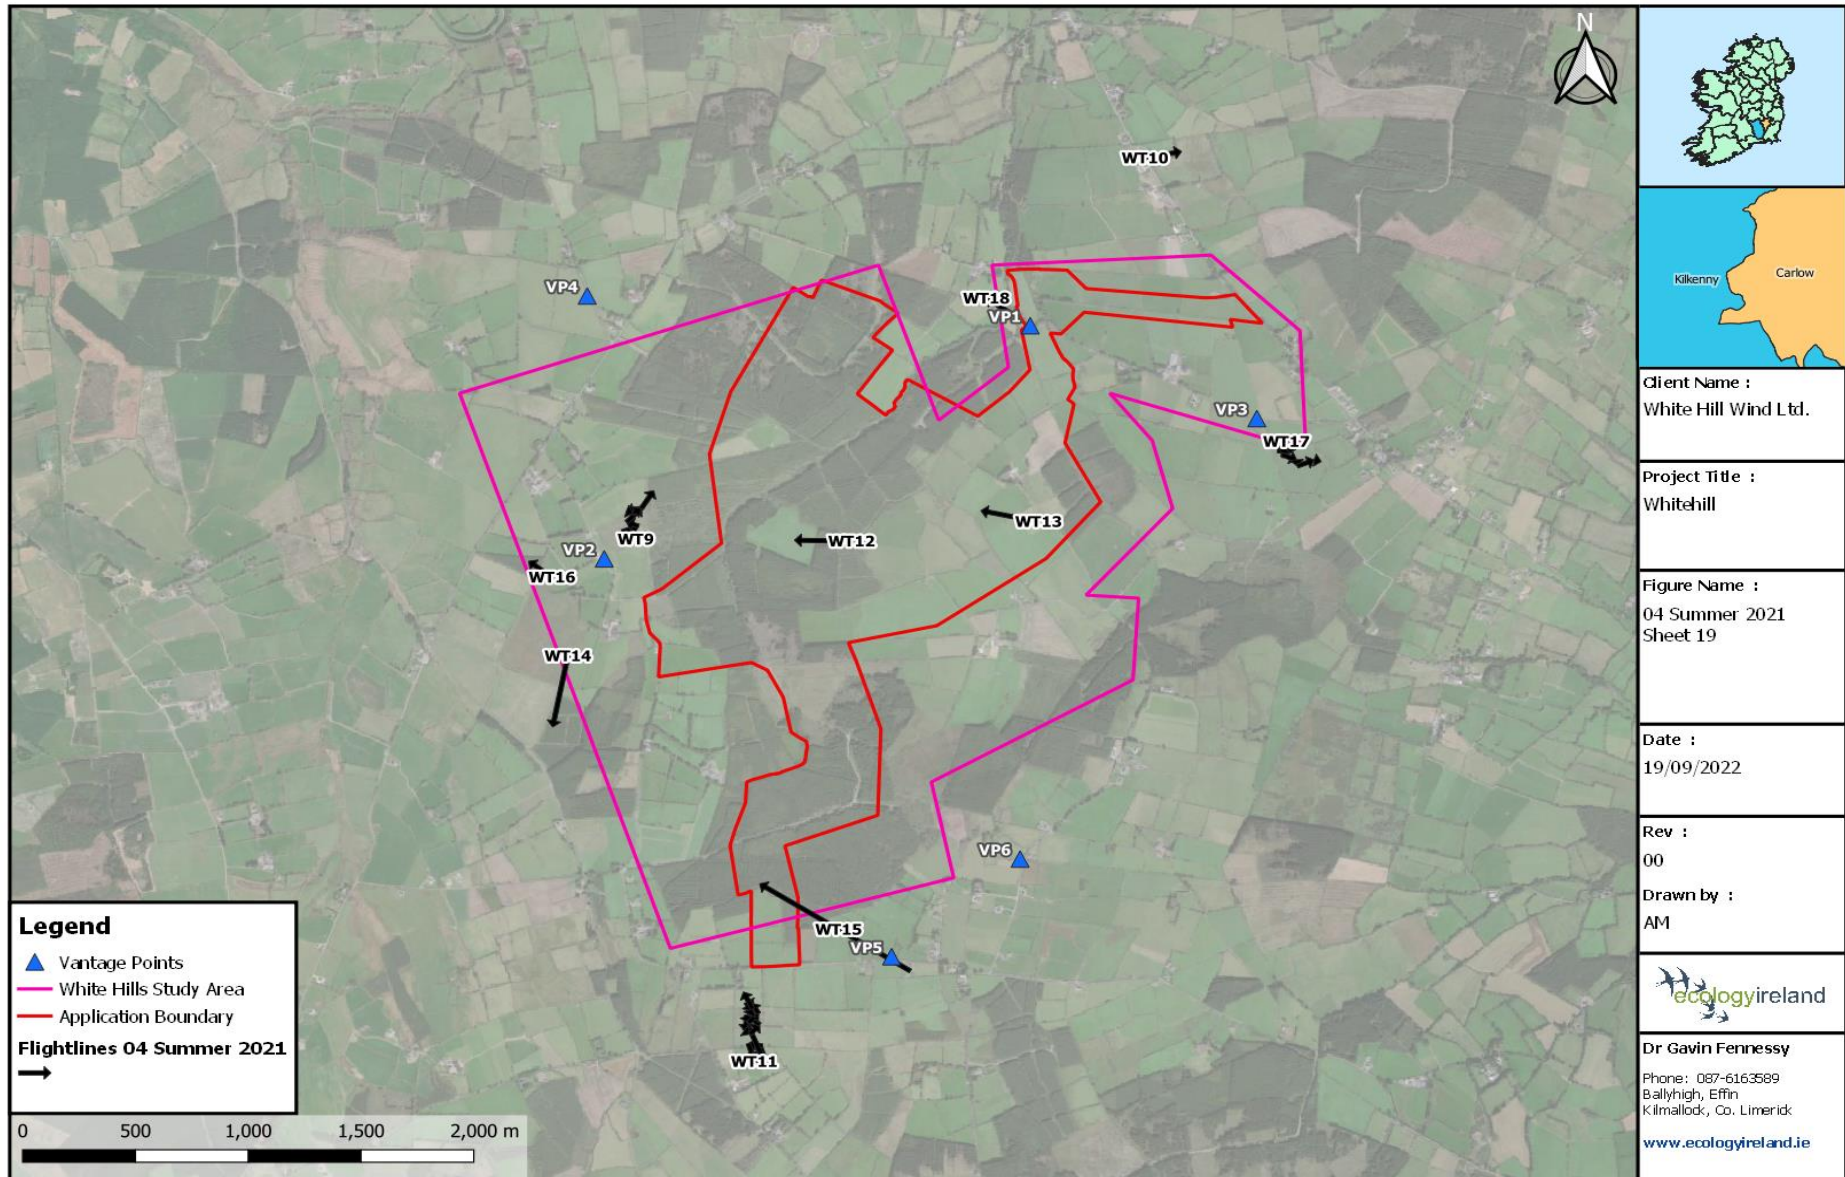

**Table A5.3.4: Flightline Descriptions for the Breeding Season 2021**

Annex 5.3: Bird Survey Flightlines

Winter Season 2021/2022									
Flightline ID	Date	Species	Number	Time first seen	Duration of observation (s)	Initial flight height	Duration within Wind Farm Site (s)	Off-site (s)	Observation description (note if observed flight height deviated significantly)
WD1	11/10/2021	Golden Plover	100	09:02	30	100m	0	30	Golden Plover flocks seen well off-site.
WT1	11/10/2021	Grey Heron	1	09:09	120	15m	100	20	Grey Heron joined by second bird, flying west and then north.
WT3	11/10/2021	Grey Heron	2	09:15	15	20m	0	15	Grey Heron adult and juvenile flying north.
WT2	11/10/2021	Mallard	4	09:15	20	15m	0	20	Mallard flying south near VP3.
WT4	11/10/2021	Grey Heron	1	09:37	5	10m	0	5	Grey Heron flying north.
RP1	11/10/2021	Buzzard	1	10:00	20	<5m	0	20	Buzzard flying east off-site.
RP2	11/10/2021	Buzzard	1	10:45	40	20m	20	20	Buzzard dropping to land south of VP1.
WT5	11/10/2021	Teal	7	11:19	15	<5m	5	10	Teal landing at pond in farmland
RP3	11/10/2021	Buzzard	1	11:26	220	5m	25	195	Buzzard flying over farmland gaining height to 25m AGL.
RP4	11/10/2021	Buzzard	1	12:14	45	5m	0	45	Buzzard flying south past VP6, calling.
RP5	11/10/2021	Buzzard	1	13:27	45	15m	10	35	Buzzard flying south of VP1 being mobbed by Corvids.
RP6	11/10/2021	Peregrine Falcon	1	13:31	10	10m	0	10	Peregrine flying past VP5 heading to the southwest.
RP7	11/10/2021	Sparrowhawk	1	13:51	30	5m	0	30	Sparrowhawk (Male) hunting past VP flushed flock of House Sparrow and Finch flock.
WT6	11/10/2021	Teal	8	14:02	10	5m	0	10	Flock of Teal flying low and fast.
RP8	11/10/2021	Sparrowhawk	1	14:34	205	30m	20	185	Sparrowhawk gaining height being mobbed by a Rook, 30-100m AGL as it headed north