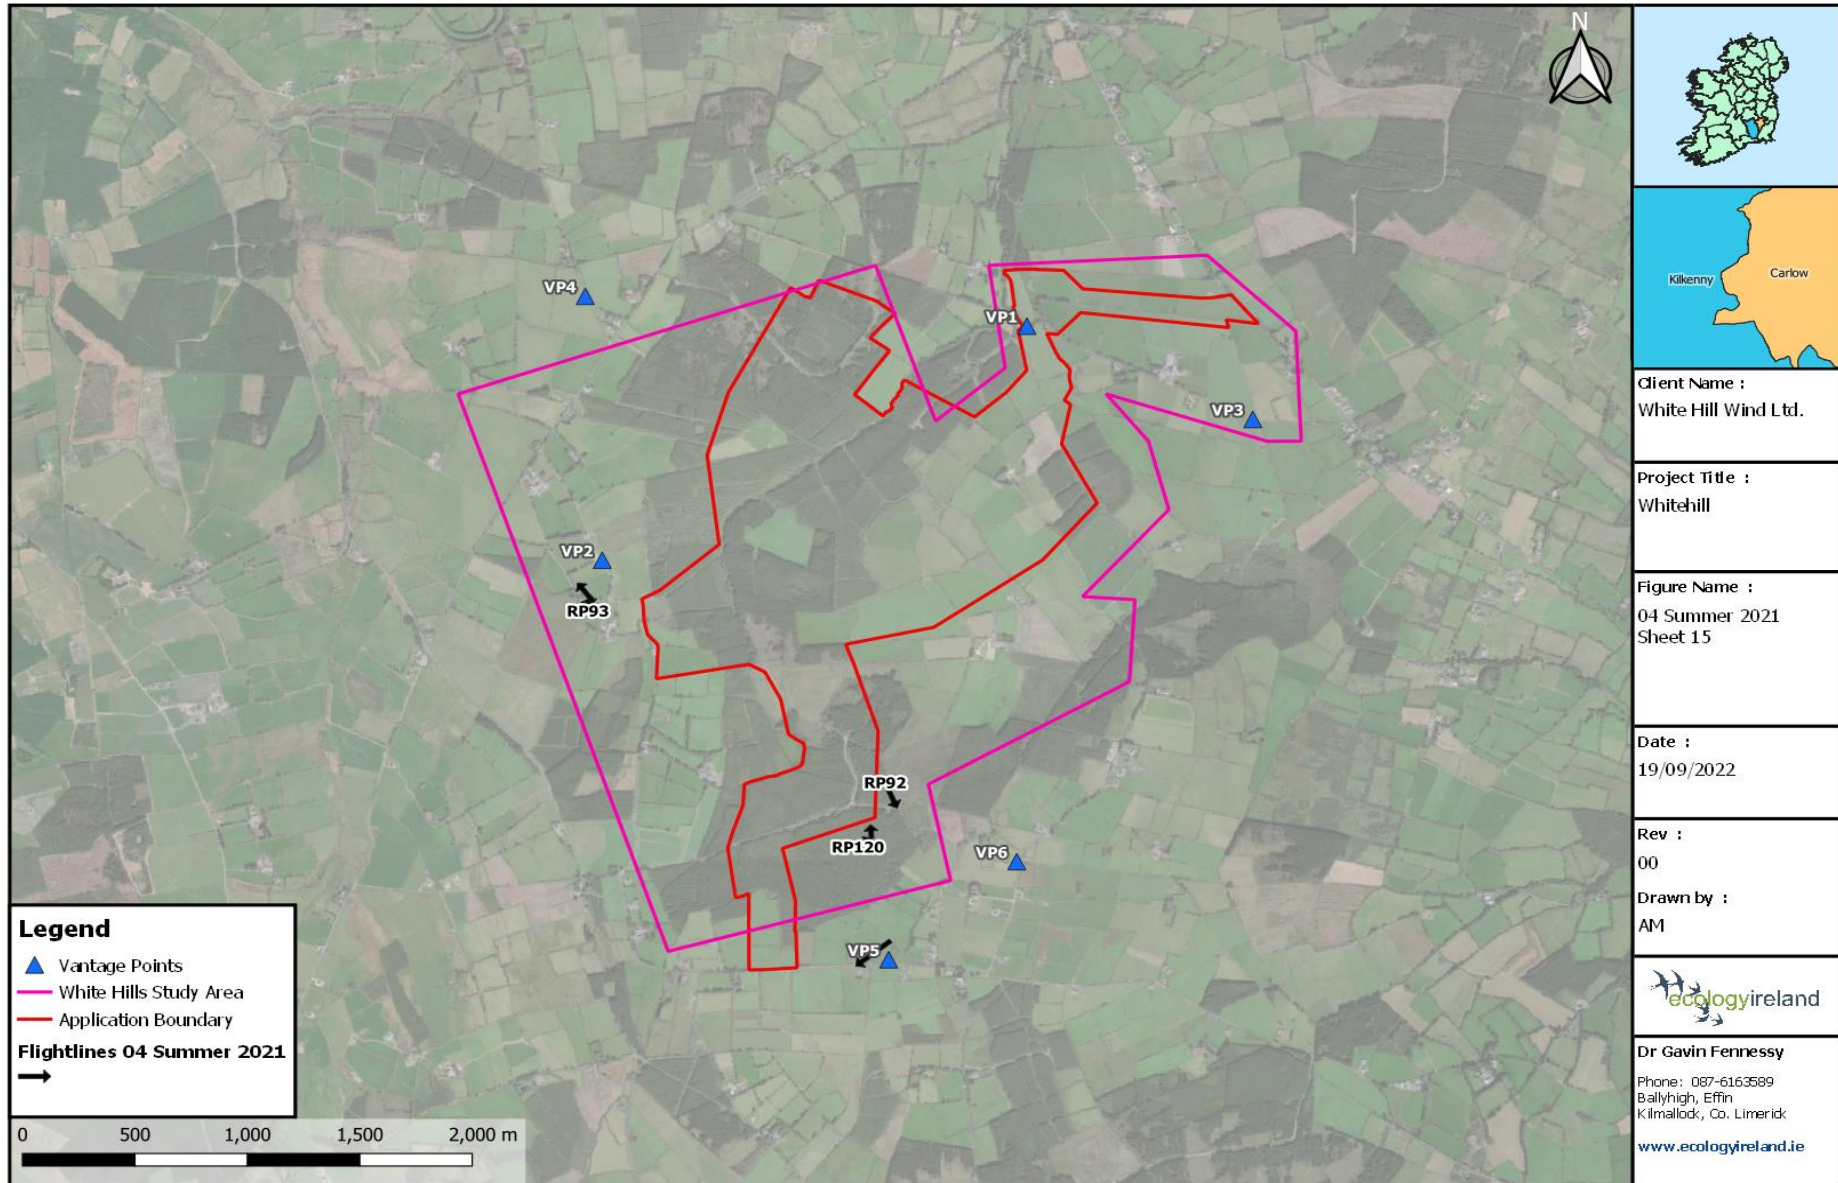

**Table A5.3.4: Flightline Descriptions for the Breeding Season 2021**

Annex 5.3: Bird Survey Flightlines

Winter Season 2021/2022									
Flightline ID	Date	Species	Number	Time first seen	Duration of observation (s)	Initial flight height	Duration within Wind Farm Site (s)	Off-site (s)	Observation description (note if observed flight height deviated significantly)
WD1	11/10/2021	Golden Plover	100	09:02	30	100m	0	30	Golden Plover flocks seen well off-site.
WT1	11/10/2021	Grey Heron	1	09:09	120	15m	100	20	Grey Heron joined by second bird, flying west and then north.
WT3	11/10/2021	Grey Heron	2	09:15	15	20m	0	15	Grey Heron adult and juvenile flying north.
WT2	11/10/2021	Mallard	4	09:15	20	15m	0	20	Mallard flying south near VP3.
WT4	11/10/2021	Grey Heron	1	09:37	5	10m	0	5	Grey Heron flying north.
RP1	11/10/2021	Buzzard	1	10:00	20	<5m	0	20	Buzzard flying east off-site.
RP2	11/10/2021	Buzzard	1	10:45	40	20m	20	20	Buzzard dropping to land south of VP1.
WT5	11/10/2021	Teal	7	11:19	15	<5m	5	10	Teal landing at pond in farmland
RP3	11/10/2021	Buzzard	1	11:26	220	5m	25	195	Buzzard flying over farmland gaining height to 25m AGL.
RP4	11/10/2021	Buzzard	1	12:14	45	5m	0	45	Buzzard flying south past VP6, calling.
RP5	11/10/2021	Buzzard	1	13:27	45	15m	10	35	Buzzard flying south of VP1 being mobbed by Corvids.
RP6	11/10/2021	Peregrine Falcon	1	13:31	10	10m	0	10	Peregrine flying past VP5 heading to the southwest.
RP7	11/10/2021	Sparrowhawk	1	13:51	30	5m	0	30	Sparrowhawk (Male) hunting past VP flushed flock of House Sparrow and Finch flock.
WT6	11/10/2021	Teal	8	14:02	10	5m	0	10	Flock of Teal flying low and fast.
RP8	11/10/2021	Sparrowhawk	1	14:34	205	30m	20	185	Sparrowhawk gaining height being mobbed by a Rook, 30-100m AGL as it headed north