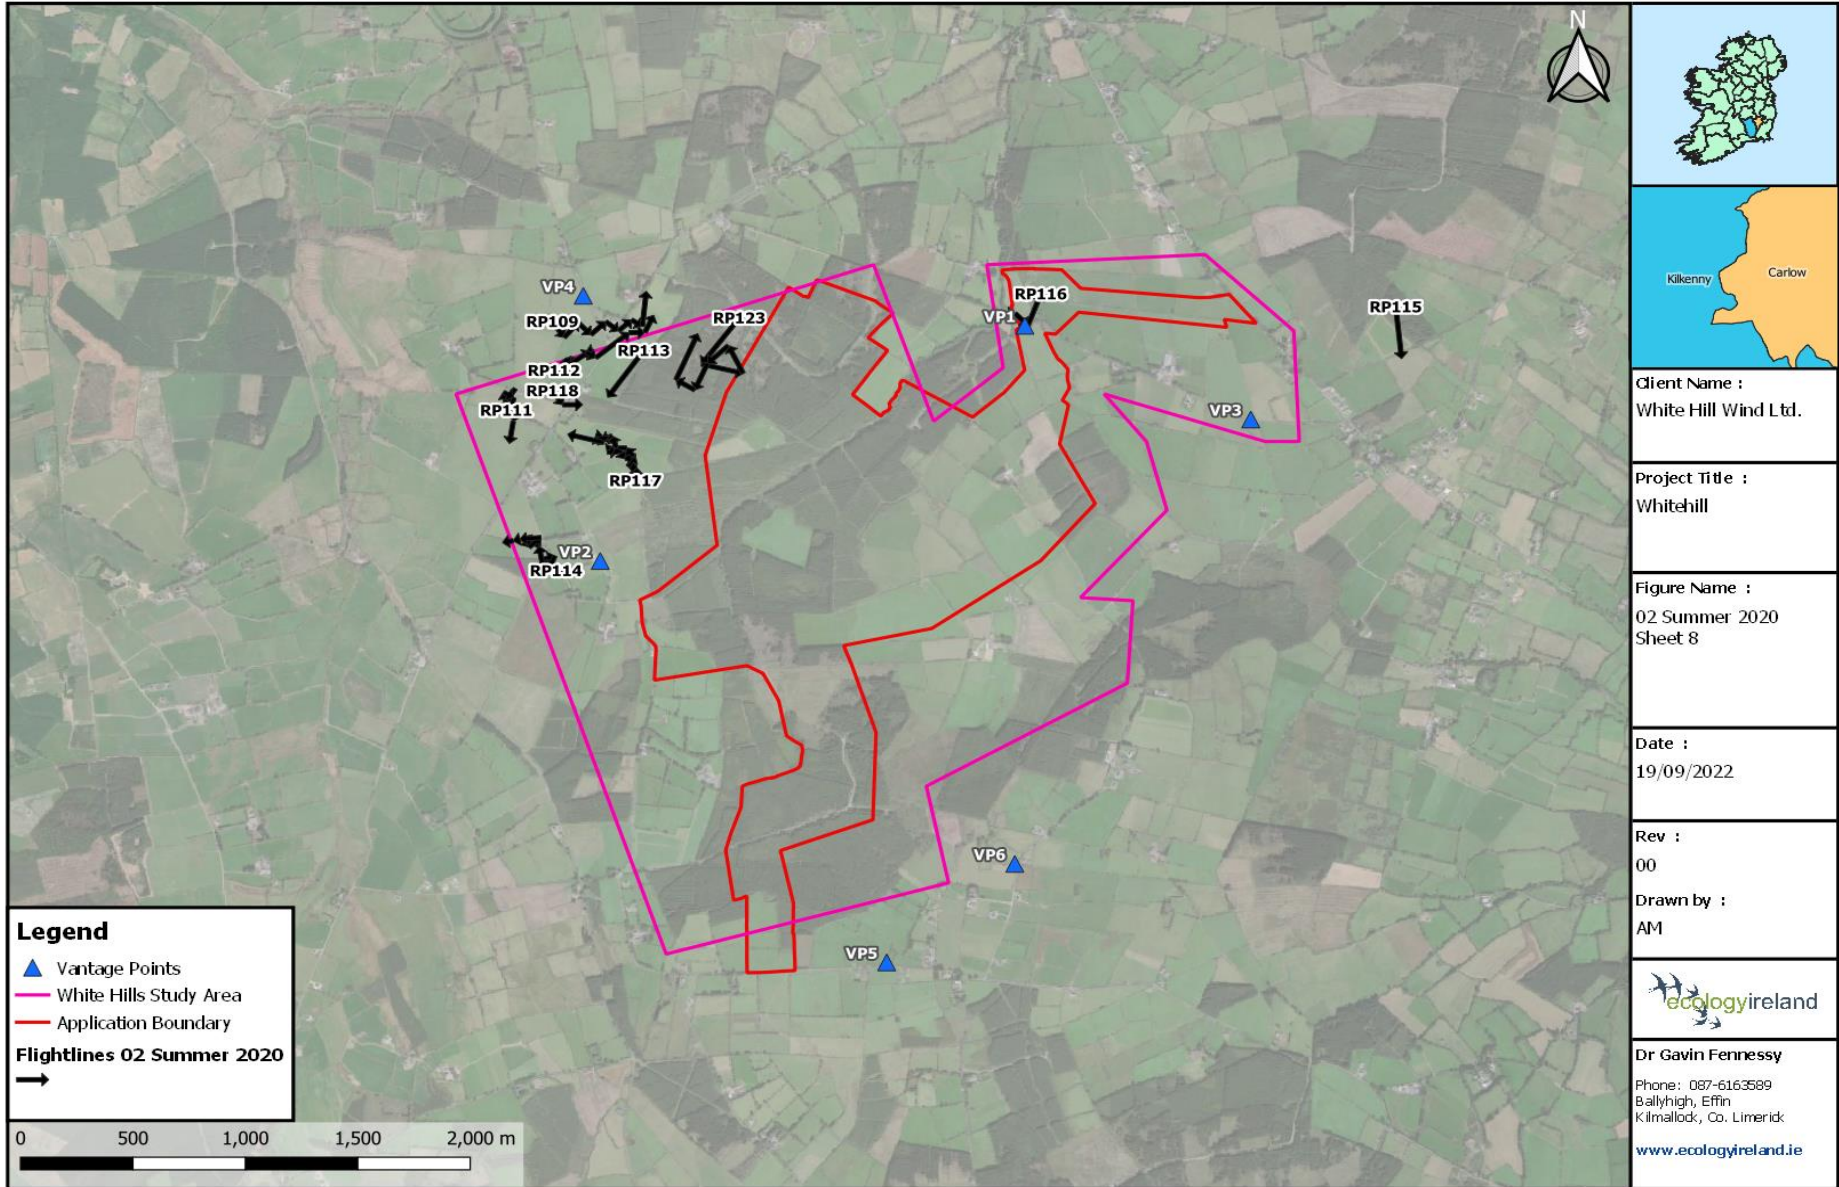

**Table A5.3.2: Flightline Descriptions for the Breeding Season 2020**

Winter Season 2020/2021									
Flightline ID	Date	Species	Number	Time first seen	Duration of observation (s)	Initial flight height	Duration within Wind Farm Site (s)	Off-site (s)	Observation description (note if observed flight height deviated significantly)
WD1	28/10/2020	Golden Plover	300	09:10	1380	30m	0	1380	Distant observation of flock circling off-site from 30-60m AGL.
WD2	28/10/2020	Snipe	2	09:18	15	15m	0	15	Brief sighting of two Snipe flying to north of VP1
WD3	28/10/2020	Golden Plover	10	09:25	20	25m	0	20	Small flock heading west.
RP1	28/10/2020	Sparrowhawk	1	11:19	10	15m	0	10	Male Sparrowhawk observed off-site.
WD4	28/10/2020	Golden Plover	300	11:20	9000	50m	0	9000	Large flock circling for prolonged period from 11:20 to 14:10. Followed similar route but rising and dropping from 20-120m AGL.
RP2	28/10/2020	Buzzard	1	11:45	60	30m	60	0	Buzzard hunting over farmland.
RP3	28/10/2020	Sparrowhawk	1	11:51	5	10m	5	0	Brief sighting of Sparrowhawk.
RP4	28/10/2020	Peregrine Falcon	1	11:55	60	110m	0	60	Peregrine seen to northeast of VP1
RP5	28/10/2020	Buzzard	1	12:19	30	40m	0	30	Buzzard flying past VP4.
RP6	28/10/2020	Buzzard	1	12:30	20	10m	0	20	Buzzard seen off-site east of VP1.
RP7	28/10/2020	Kestrel	1	12:56	110	20m	0	110	Kestrel hunting north of the Wind Farm Site.
RP8	28/10/2020	Kestrel	1	13:15	20	10m	0	20	Kestrel (Female) hunting close to VP3.
RP9	28/10/2020	Kestrel	1	13:18	75	15m	0	75	Kestrel being mobbed by Jackdaws.
RP10	28/10/2020	Buzzard	1	13:29	20	25m	0	20	Buzzard hunting over farmland.
WD5	28/10/2020	Snipe	1	13:59	95	50m	95	0	Snipe circled and then headed west.