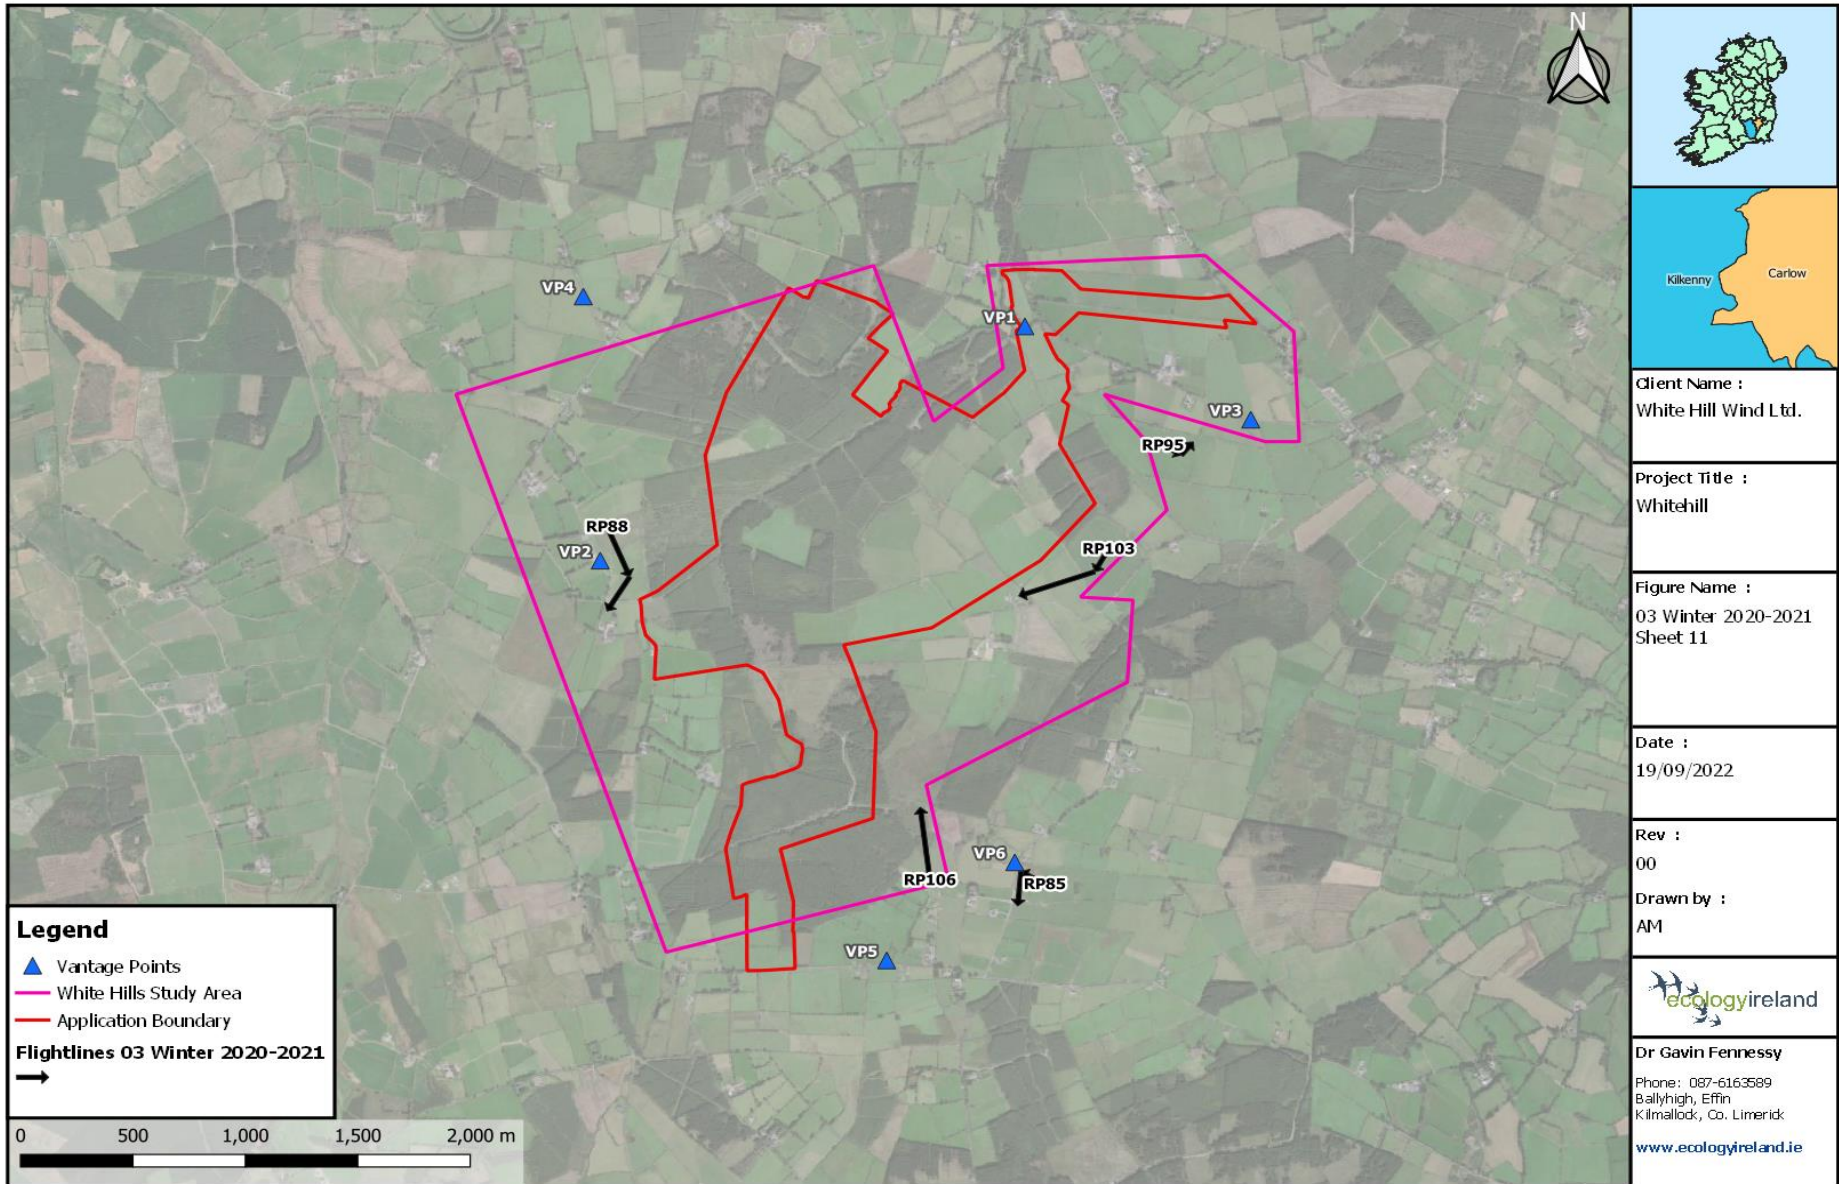

**Table A5.3.3: Flightline Descriptions for the Winter Season 2020/2021**

Breeding Season 2021									
Flightline ID	Date	Species	Number	Time first seen	Duration of observation (s)	Initial flight height	Duration within Wind Farm Site (s)	Off-site (s)	Observation description (note if observed flight height deviated significantly)
WD1	19/03/2021	Golden Plover	50	10:04	350	100m	280	70	Flock of Golden Plover in broad sweeping circle.
RP1	19/03/2021	Buzzard	2	10:18	120	40m	0	120	Buzzards soaring off-site.
RP2	19/03/2021	Sparrowhawk	1	10:44	10	10m	0	10	Brief sighting of Sparrowhawk flying east.
WT1	19/03/2021	Grey Heron	1	10:45	25	30m	0	25	Grey Heron in commuting flight off-site.
WT2	19/03/2021	Grey Heron	1	11:02	100	5m	0	100	Grey Heron flying low to the southwest north of VP4.
RP3	19/03/2021	Buzzard	2	11:12	30	35m	0	30	Buzzards flying together over forestry.
RP4	19/03/2021	Buzzard	2	11:27	120	100m	0	120	Two Buzzards circling and soaring together.
RP5	19/03/2021	Buzzard	1	11:35	10	30m	10	0	Buzzard flying over forestry, dropped from view.
RP6	19/03/2021	Buzzard	3	11:42	120	100m	0	120	Three Buzzards flying together, different from the two birds under observation at the same time [RP7]
RP7	19/03/2021	Buzzard	2	11:42	10	40m	0	10	Two Buzzards seen briefly.
RP8	19/03/2021	Sparrowhawk	1	12:18	75	60m	50	25	Femal Sparrowhawk in display flight.
RP9	19/03/2021	Kestrel	1	12:20	10	25m	10	0	Brief sighting of commuting Kestrel heading east.
WD2	19/03/2021	Golden Plover	50	12:22	10	40m	10	0	Golden Plovers flying east.
WD3	19/03/2021	Golden Plover	40	12:29	60	30m	0	60	Golden Plovers circling off-site.
RP10	19/03/2021	Sparrowhawk	1	12:36	40	20m	0	40	Sparrowhawk (Female)