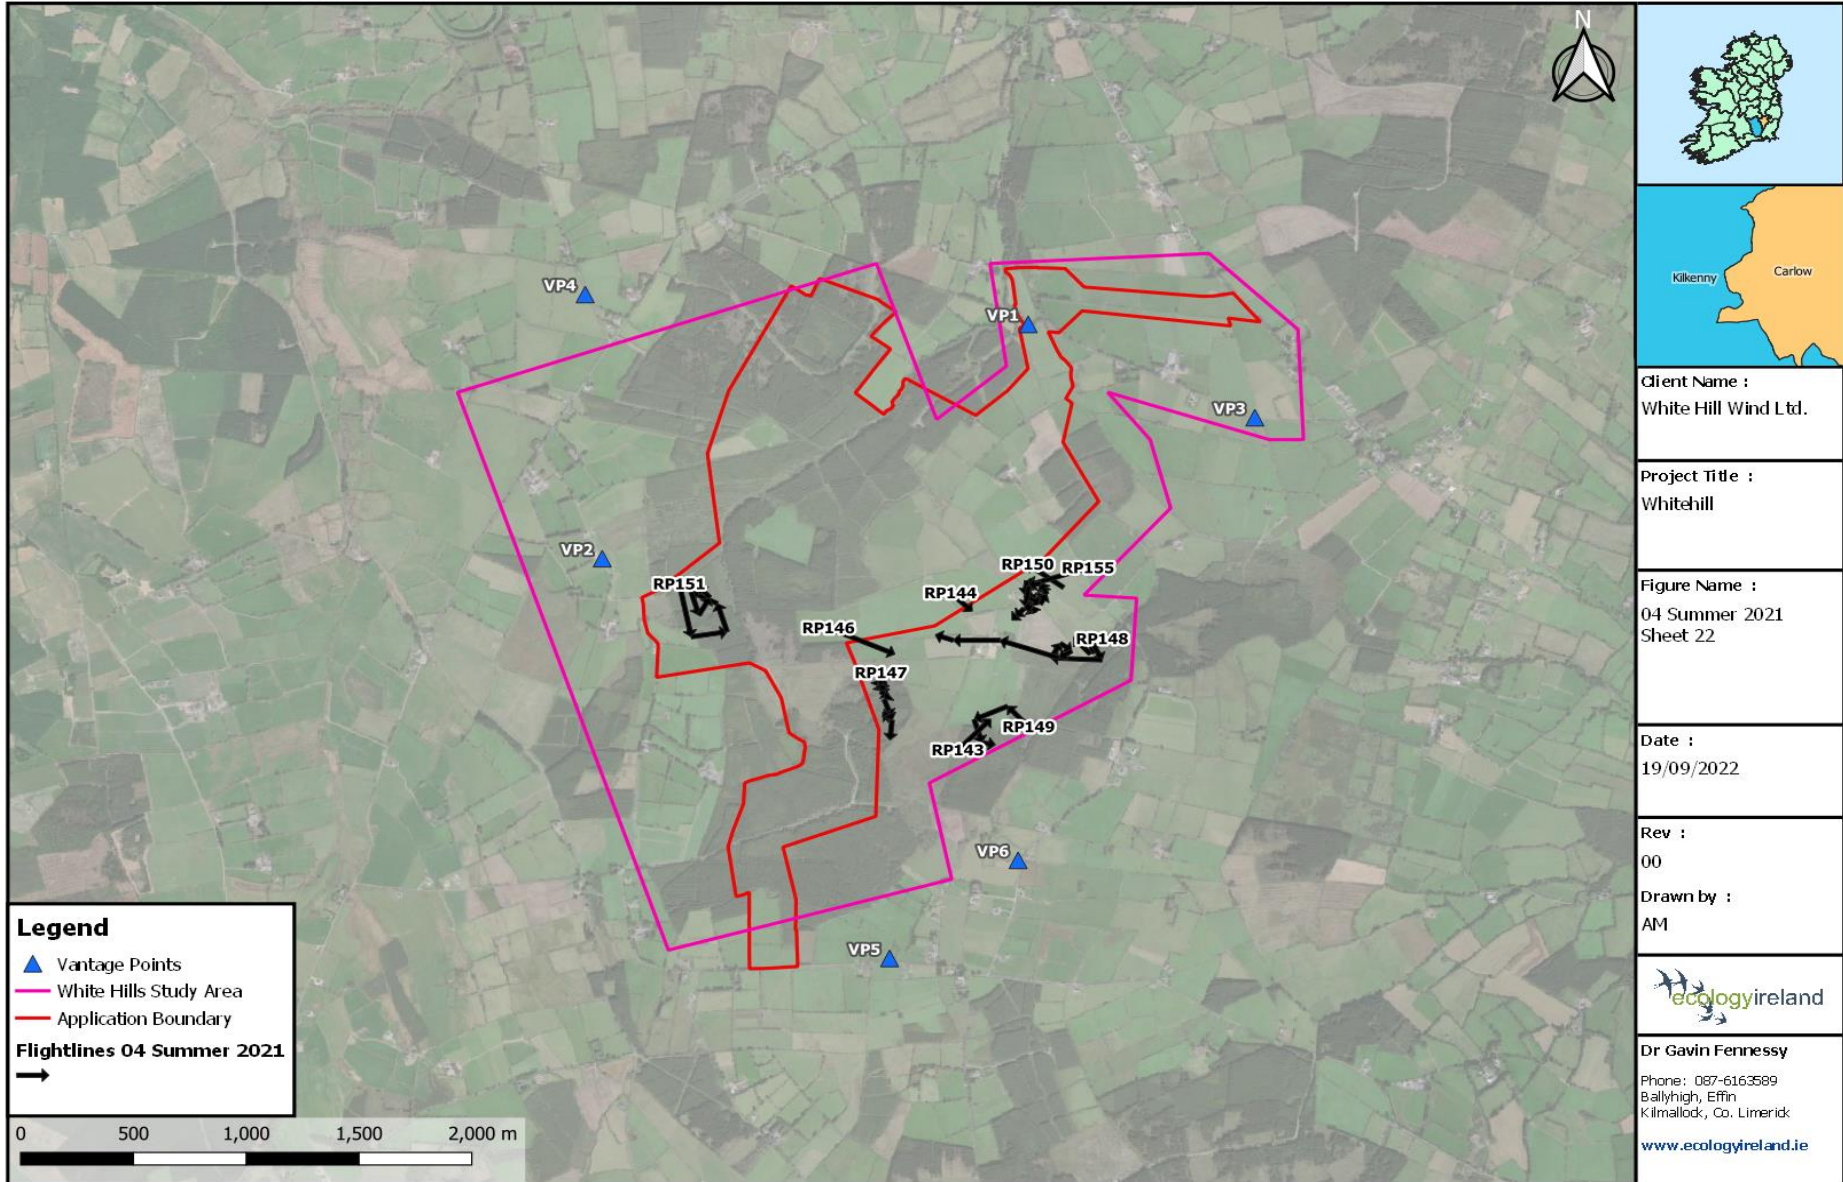

**Table A5.3.4: Flightline Descriptions for the Breeding Season 2021**

Annex 5.3: Bird Survey Flightlines

Winter Season 2021/2022									
Flightline ID	Date	Species	Number	Time first seen	Duration of observation (s)	Initial flight height	Duration within Wind Farm Site (s)	Off-site (s)	Observation description (note if observed flight height deviated significantly)
WD1	11/10/2021	Golden Plover	100	09:02	30	100m	0	30	Golden Plover flocks seen well off-site.
WT1	11/10/2021	Grey Heron	1	09:09	120	15m	100	20	Grey Heron joined by second bird, flying west and then north.
WT3	11/10/2021	Grey Heron	2	09:15	15	20m	0	15	Grey Heron adult and juvenile flying north.
WT2	11/10/2021	Mallard	4	09:15	20	15m	0	20	Mallard flying south near VP3.
WT4	11/10/2021	Grey Heron	1	09:37	5	10m	0	5	Grey Heron flying north.
RP1	11/10/2021	Buzzard	1	10:00	20	<5m	0	20	Buzzard flying east off-site.
RP2	11/10/2021	Buzzard	1	10:45	40	20m	20	20	Buzzard dropping to land south of VP1.
WT5	11/10/2021	Teal	7	11:19	15	<5m	5	10	Teal landing at pond in farmland
RP3	11/10/2021	Buzzard	1	11:26	220	5m	25	195	Buzzard flying over farmland gaining height to 25m AGL.
RP4	11/10/2021	Buzzard	1	12:14	45	5m	0	45	Buzzard flying south past VP6, calling.
RP5	11/10/2021	Buzzard	1	13:27	45	15m	10	35	Buzzard flying south of VP1 being mobbed by Corvids.
RP6	11/10/2021	Peregrine Falcon	1	13:31	10	10m	0	10	Peregrine flying past VP5 heading to the southwest.
RP7	11/10/2021	Sparrowhawk	1	13:51	30	5m	0	30	Sparrowhawk (Male) hunting past VP flushed flock of House Sparrow and Finch flock.
WT6	11/10/2021	Teal	8	14:02	10	5m	0	10	Flock of Teal flying low and fast.
RP8	11/10/2021	Sparrowhawk	1	14:34	205	30m	20	185	Sparrowhawk gaining height being mobbed by a Rook, 30-100m AGL as it headed north