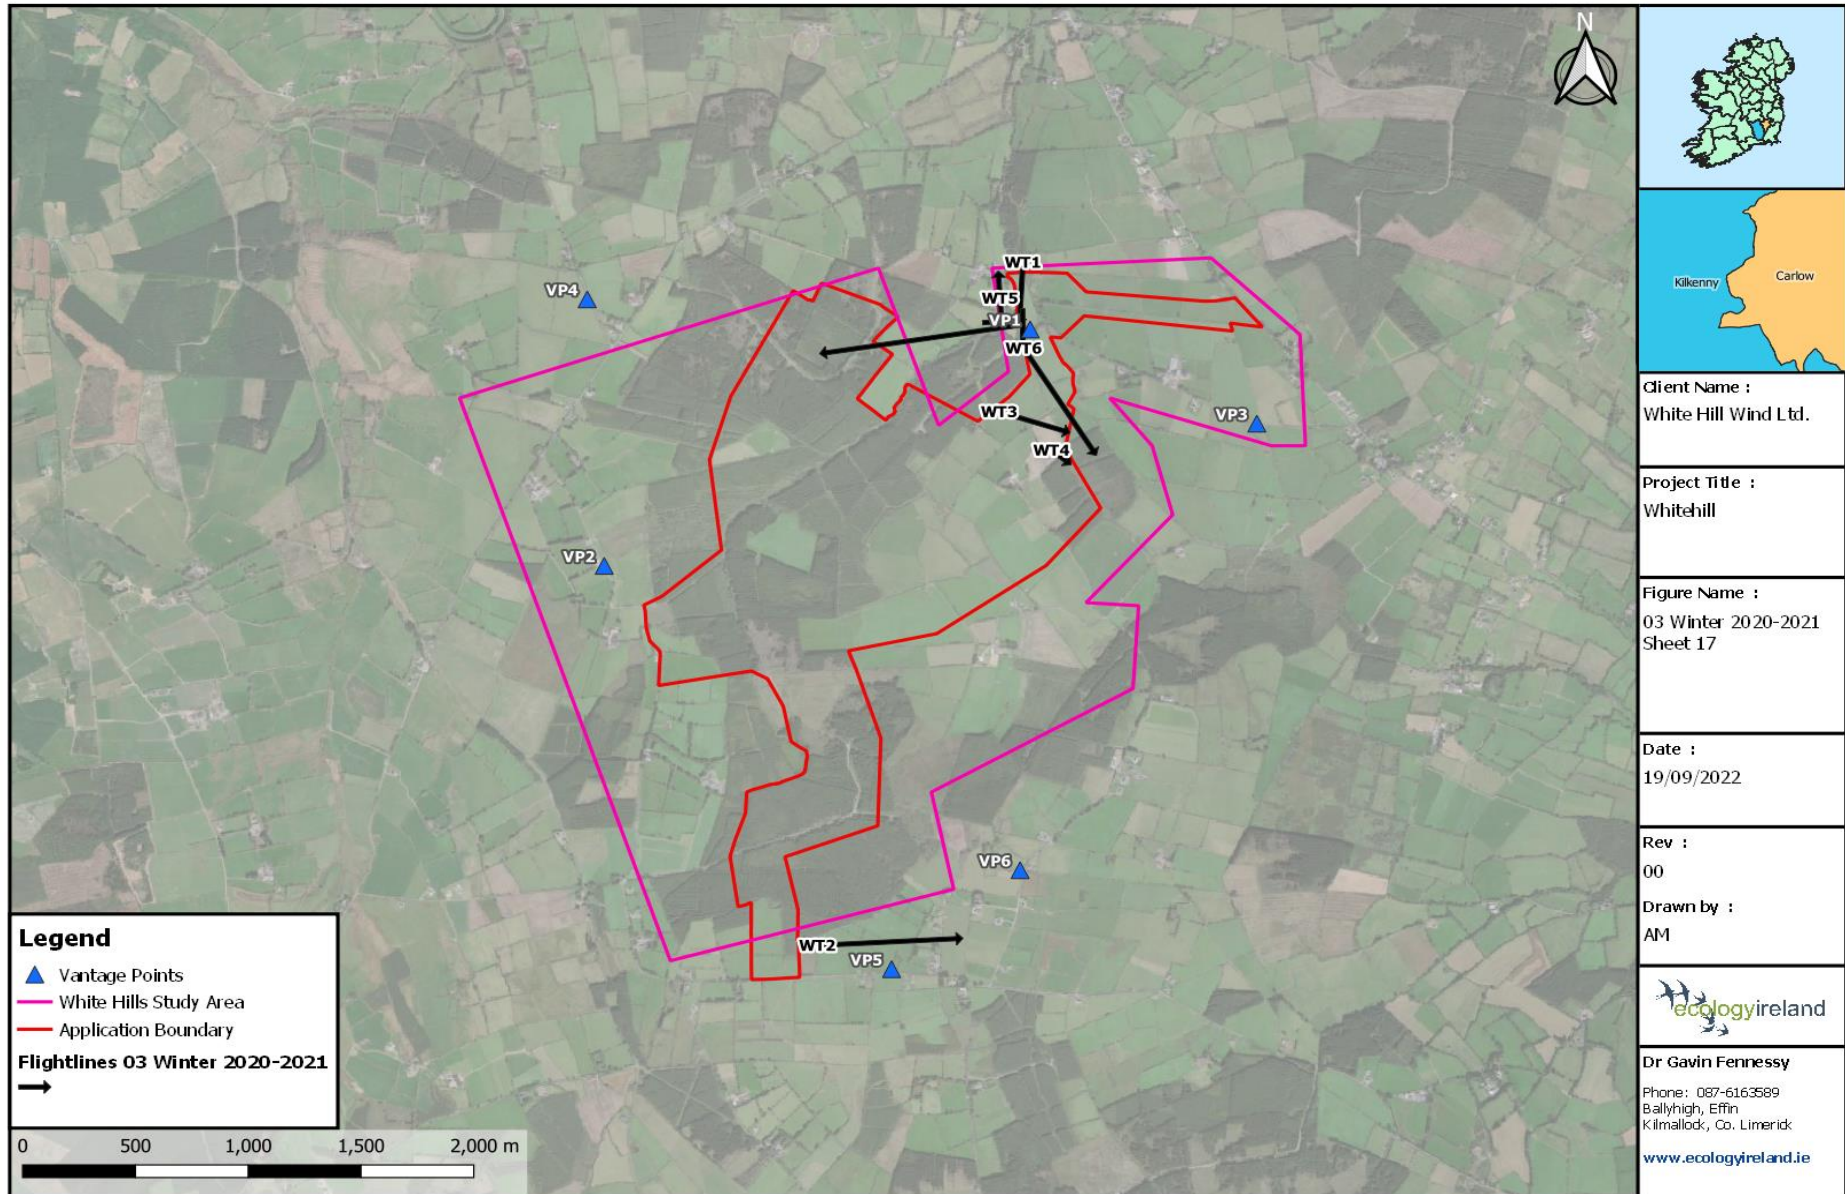

**Table A5.3.3: Flightline Descriptions for the Winter Season 2020/2021**

Breeding Season 2021									
Flightline ID	Date	Species	Number	Time first seen	Duration of observation (s)	Initial flight height	Duration within Wind Farm Site (s)	Off-site (s)	Observation description (note if observed flight height deviated significantly)
WD1	19/03/2021	Golden Plover	50	10:04	350	100m	280	70	Flock of Golden Plover in broad sweeping circle.
RP1	19/03/2021	Buzzard	2	10:18	120	40m	0	120	Buzzards soaring off-site.
RP2	19/03/2021	Sparrowhawk	1	10:44	10	10m	0	10	Brief sighting of Sparrowhawk flying east.
WT1	19/03/2021	Grey Heron	1	10:45	25	30m	0	25	Grey Heron in commuting flight off-site.
WT2	19/03/2021	Grey Heron	1	11:02	100	5m	0	100	Grey Heron flying low to the southwest north of VP4.
RP3	19/03/2021	Buzzard	2	11:12	30	35m	0	30	Buzzards flying together over forestry.
RP4	19/03/2021	Buzzard	2	11:27	120	100m	0	120	Two Buzzards circling and soaring together.
RP5	19/03/2021	Buzzard	1	11:35	10	30m	10	0	Buzzard flying over forestry, dropped from view.
RP6	19/03/2021	Buzzard	3	11:42	120	100m	0	120	Three Buzzards flying together, different from the two birds under observation at the same time [RP7]
RP7	19/03/2021	Buzzard	2	11:42	10	40m	0	10	Two Buzzards seen briefly.
RP8	19/03/2021	Sparrowhawk	1	12:18	75	60m	50	25	Femal Sparrowhawk in display flight.
RP9	19/03/2021	Kestrel	1	12:20	10	25m	10	0	Brief sighting of commuting Kestrel heading east.
WD2	19/03/2021	Golden Plover	50	12:22	10	40m	10	0	Golden Plovers flying east.
WD3	19/03/2021	Golden Plover	40	12:29	60	30m	0	60	Golden Plovers circling off-site.
RP10	19/03/2021	Sparrowhawk	1	12:36	40	20m	0	40	Sparrowhawk (Female)