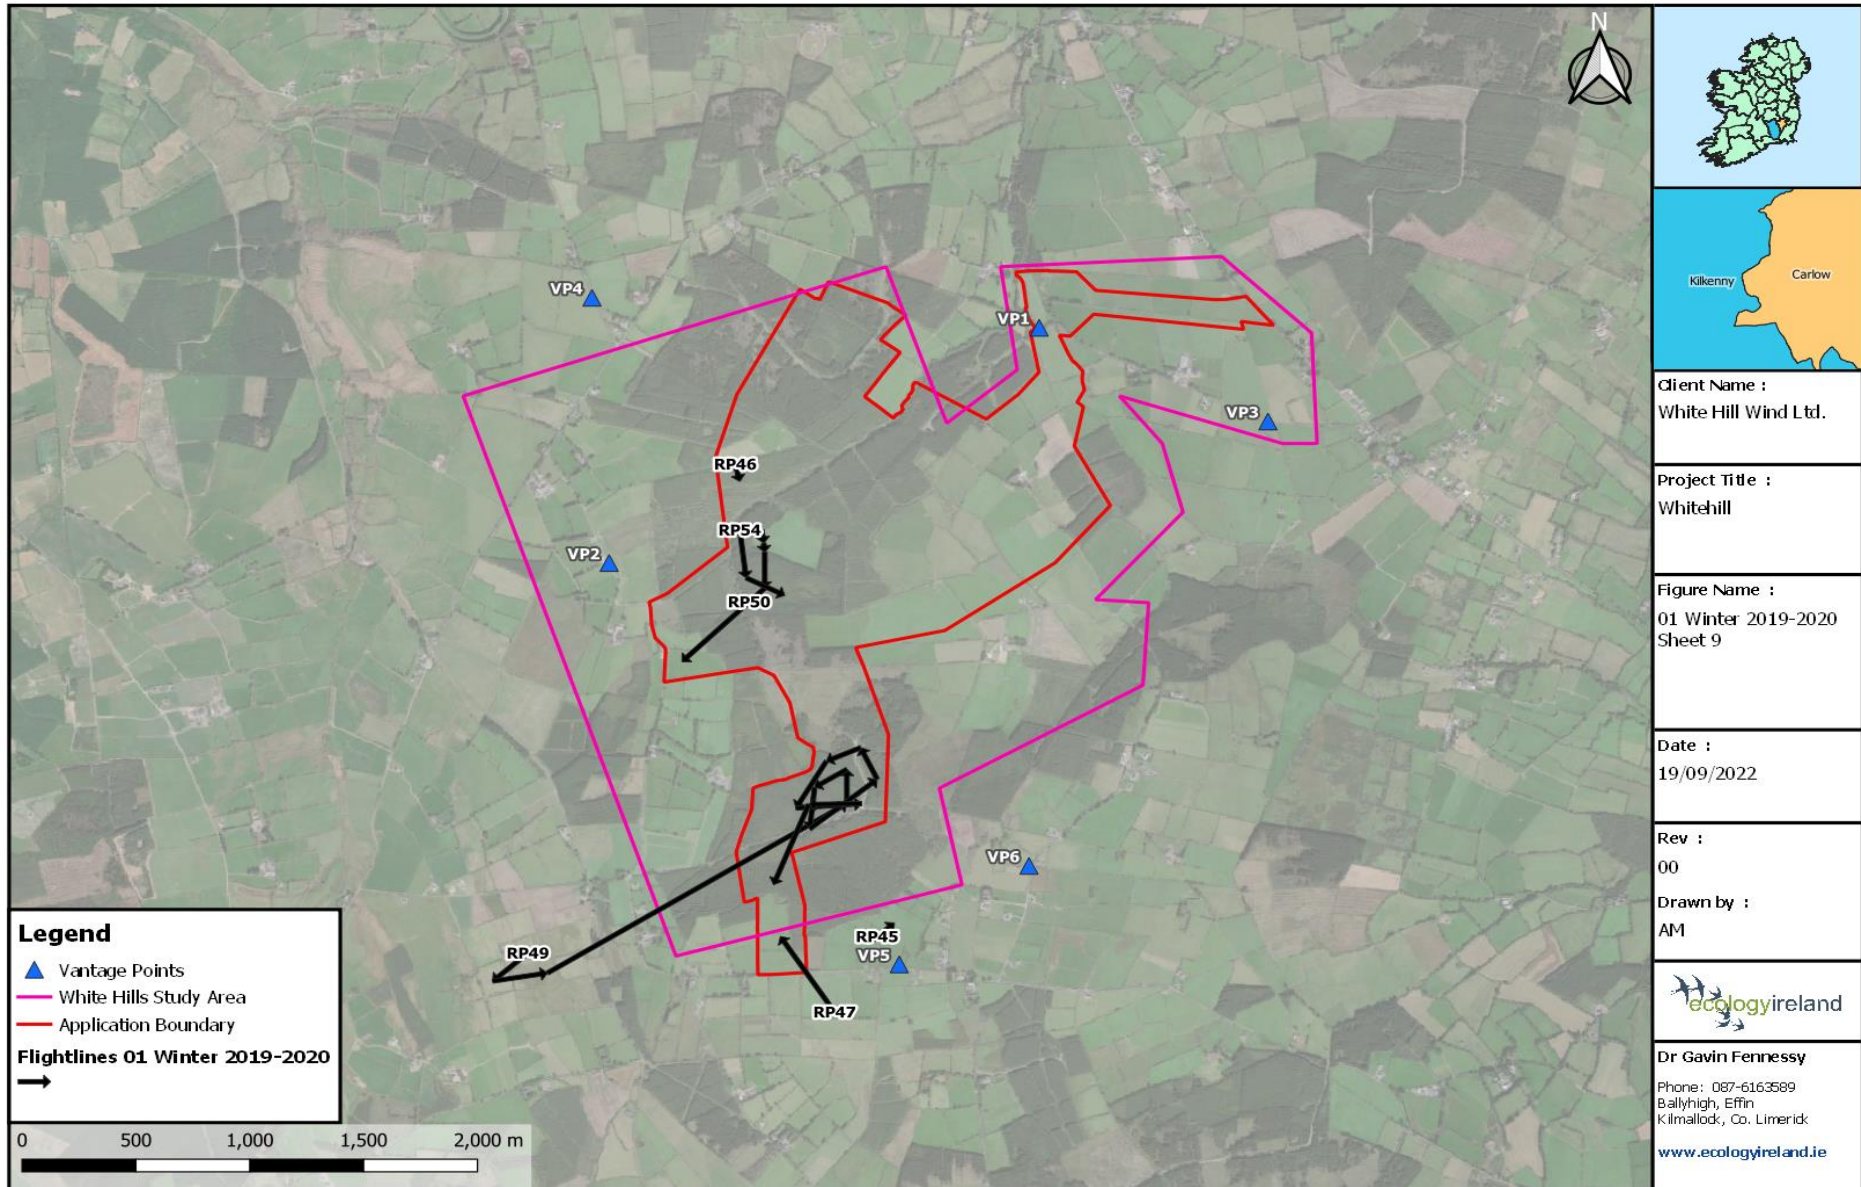

**Table A5.3.1: Flightline Descriptions for the Winter Season 2019/2020.**

Annex 5.3: Bird Survey Flightlines

Breeding Season 2020									
Flightline ID	Date	Species	Number	Time first seen	Duration of observation (s)	Initial flight height	Duration within Wind Farm Site (s)	Off-site (s)	Observation description (note if observed flight height deviated significantly)
RP1	07/03/2020	Buzzard	1	10:05	90	80m	0	90	Buzzard soaring south of VP3 flying to northwest.
RP2	07/03/2020	Buzzard	1	11:40	60	60m	0	60	Buzzard soaring/flying north of conifers.
RP3	07/03/2020	Kestrel	1	13:39	70	40m	50	20	Kestrel hunting before dropping from view to the ground.
RP4	07/03/2020	Buzzard	1	14:12	175	80m	20	155	Buzzard soaring and circling up to 90m AGL heading south.
RP4	07/03/2020	Sparrowhawk	1	14:12	205	50m	30	175	Sparrowhawk with similar flightline of Buzzard [RP106] as it headed south gaining height to 60m AGL.
WT1	07/03/2020	Lesser Black-backed Gull	1	14:17	70	80m	0	70	Lesser Black-backed Gull flying to northwest.
RP5	07/03/2020	Buzzard	1	14:40	325	55m	25	300	Buzzard soaring and flying slowly to northwest.
RP6	23/04/2020	Sparrowhawk	1	08:19	25	25m	0	25	Sparrowhawk flying south off-site.
WT2	23/04/2020	Grey Heron	2	08:22	30	25m	0	30	Two Grey Herons flying south off-site.
WD1	23/04/2020	Golden Plover	130	08:49	210	20m	50	160	Flock of Golden Plover flying from 5-35m AGL. Dropped from view north of VP6.
WD2	23/04/2020	Golden Plover	269	10:01	300	20m	200	100	Flock circling and heading north over Wind Farm Site from 20-30m AGL. Gaining altitude and from 50m-100m AGL for 200s and 100m-150m for 50s.
WD3	23/04/2020	Golden Plover	18	10:03	110	60m	80	30	Small flock of Golden Plover flying north at 60-70m AGL.
WD4	23/04/2020	Golden Plover	30	10:05	30	40m	20	10	Golden Plover flying to northeast