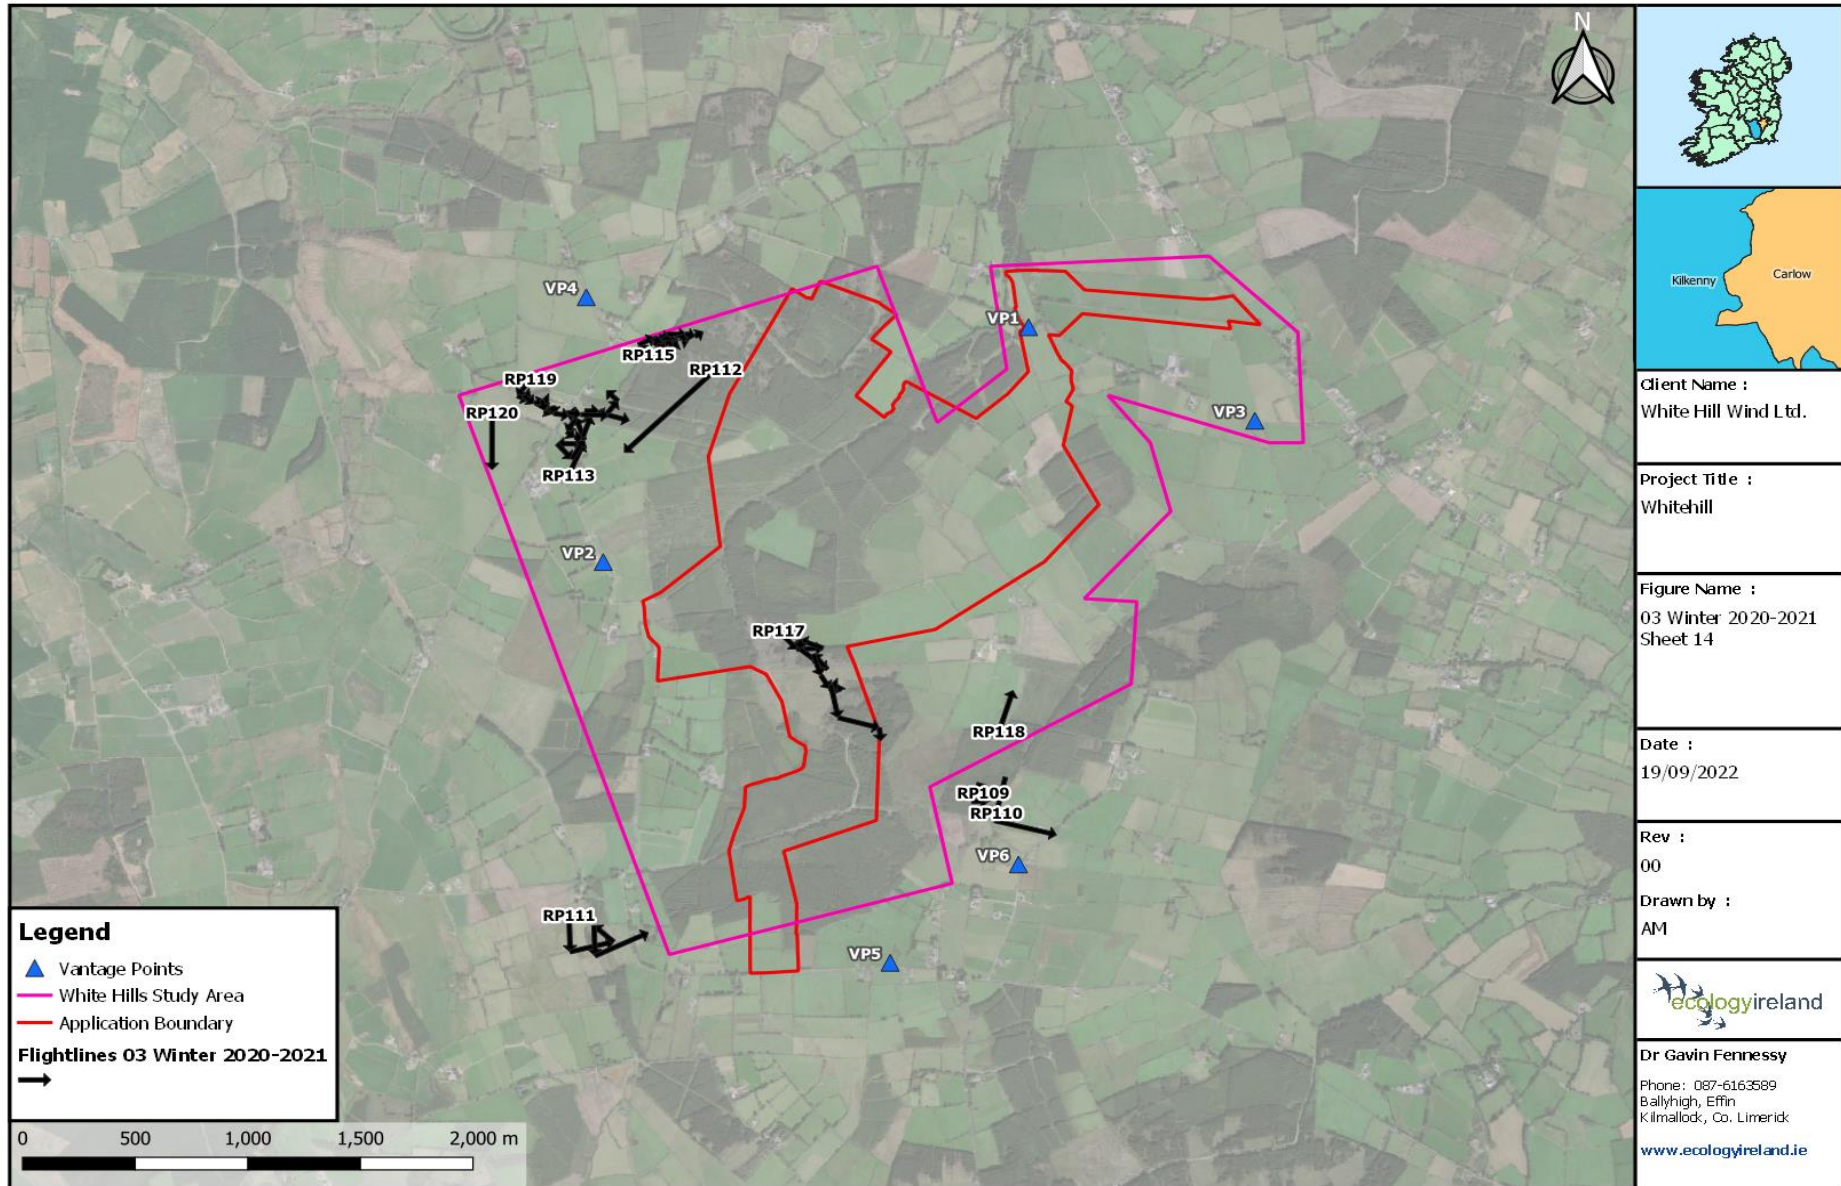

**Table A5.3.3: Flightline Descriptions for the Winter Season 2020/2021**

Breeding Season 2021									
Flightline ID	Date	Species	Number	Time first seen	Duration of observation (s)	Initial flight height	Duration within Wind Farm Site (s)	Off-site (s)	Observation description (note if observed flight height deviated significantly)
WD1	19/03/2021	Golden Plover	50	10:04	350	100m	280	70	Flock of Golden Plover in broad sweeping circle.
RP1	19/03/2021	Buzzard	2	10:18	120	40m	0	120	Buzzards soaring off-site.
RP2	19/03/2021	Sparrowhawk	1	10:44	10	10m	0	10	Brief sighting of Sparrowhawk flying east.
WT1	19/03/2021	Grey Heron	1	10:45	25	30m	0	25	Grey Heron in commuting flight off-site.
WT2	19/03/2021	Grey Heron	1	11:02	100	5m	0	100	Grey Heron flying low to the southwest north of VP4.
RP3	19/03/2021	Buzzard	2	11:12	30	35m	0	30	Buzzards flying together over forestry.
RP4	19/03/2021	Buzzard	2	11:27	120	100m	0	120	Two Buzzards circling and soaring together.
RP5	19/03/2021	Buzzard	1	11:35	10	30m	10	0	Buzzard flying over forestry, dropped from view.
RP6	19/03/2021	Buzzard	3	11:42	120	100m	0	120	Three Buzzards flying together, different from the two birds under observation at the same time [RP7]
RP7	19/03/2021	Buzzard	2	11:42	10	40m	0	10	Two Buzzards seen briefly.
RP8	19/03/2021	Sparrowhawk	1	12:18	75	60m	50	25	Femal Sparrowhawk in display flight.
RP9	19/03/2021	Kestrel	1	12:20	10	25m	10	0	Brief sighting of commuting Kestrel heading east.
WD2	19/03/2021	Golden Plover	50	12:22	10	40m	10	0	Golden Plovers flying east.
WD3	19/03/2021	Golden Plover	40	12:29	60	30m	0	60	Golden Plovers circling off-site.
RP10	19/03/2021	Sparrowhawk	1	12:36	40	20m	0	40	Sparrowhawk (Female)