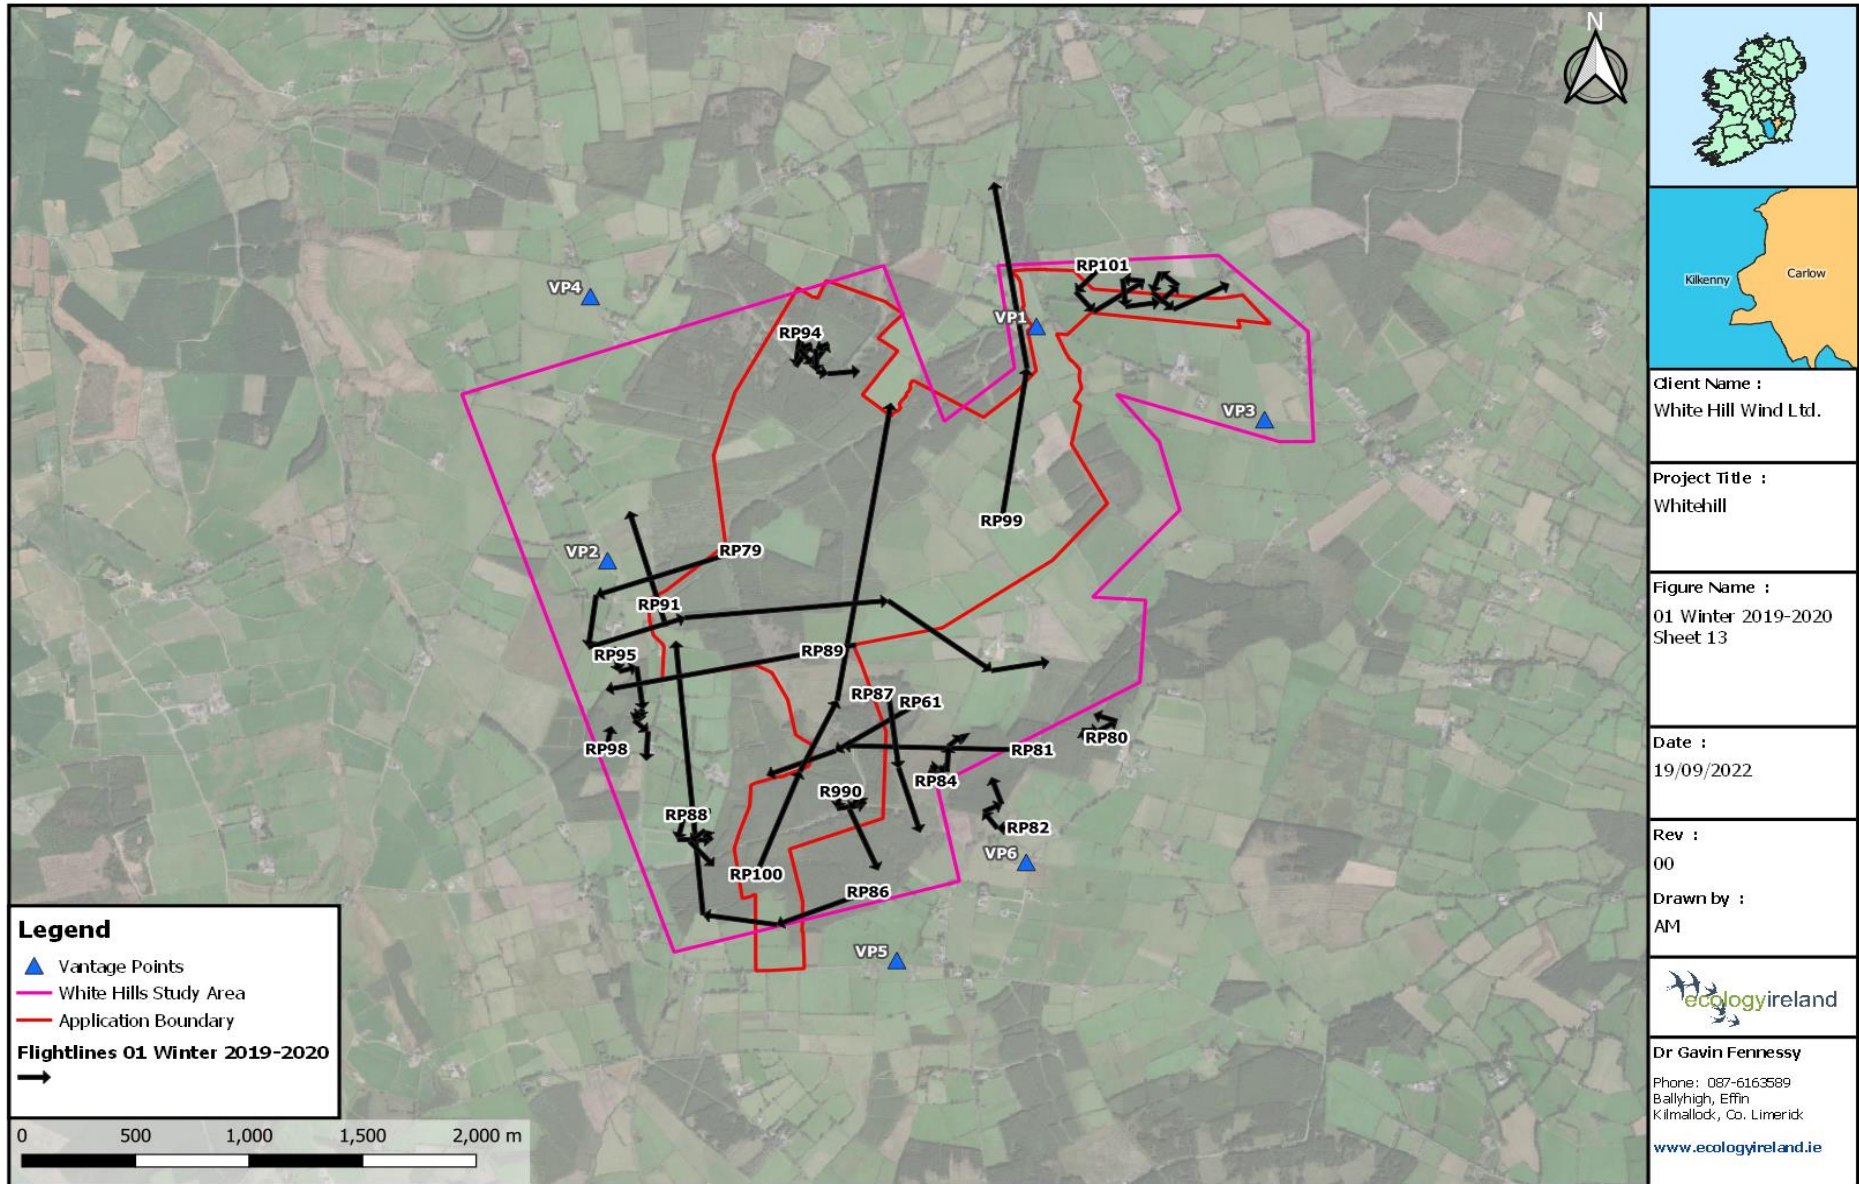

**Table A5.3.1: Flightline Descriptions for the Winter Season 2019/2020.**

Annex 5.3: Bird Survey Flightlines

Breeding Season 2020									
Flightline ID	Date	Species	Number	Time first seen	Duration of observation (s)	Initial flight height	Duration within Wind Farm Site (s)	Off-site (s)	Observation description (note if observed flight height deviated significantly)
RP1	07/03/2020	Buzzard	1	10:05	90	80m	0	90	Buzzard soaring south of VP3 flying to northwest.
RP2	07/03/2020	Buzzard	1	11:40	60	60m	0	60	Buzzard soaring/flying north of conifers.
RP3	07/03/2020	Kestrel	1	13:39	70	40m	50	20	Kestrel hunting before dropping from view to the ground.
RP4	07/03/2020	Buzzard	1	14:12	175	80m	20	155	Buzzard soaring and circling up to 90m AGL heading south.
RP4	07/03/2020	Sparrowhawk	1	14:12	205	50m	30	175	Sparrowhawk with similar flightline of Buzzard [RP106] as it headed south gaining height to 60m AGL.
WT1	07/03/2020	Lesser Black-backed Gull	1	14:17	70	80m	0	70	Lesser Black-backed Gull flying to northwest.
RP5	07/03/2020	Buzzard	1	14:40	325	55m	25	300	Buzzard soaring and flying slowly to northwest.
RP6	23/04/2020	Sparrowhawk	1	08:19	25	25m	0	25	Sparrowhawk flying south off-site.
WT2	23/04/2020	Grey Heron	2	08:22	30	25m	0	30	Two Grey Herons flying south off-site.
WD1	23/04/2020	Golden Plover	130	08:49	210	20m	50	160	Flock of Golden Plover flying from 5-35m AGL. Dropped from view north of VP6.
WD2	23/04/2020	Golden Plover	269	10:01	300	20m	200	100	Flock circling and heading north over Wind Farm Site from 20-30m AGL. Gaining altitude and from 50m-100m AGL for 200s and 100m-150m for 50s.
WD3	23/04/2020	Golden Plover	18	10:03	110	60m	80	30	Small flock of Golden Plover flying north at 60-70m AGL.
WD4	23/04/2020	Golden Plover	30	10:05	30	40m	20	10	Golden Plover flying to northeast