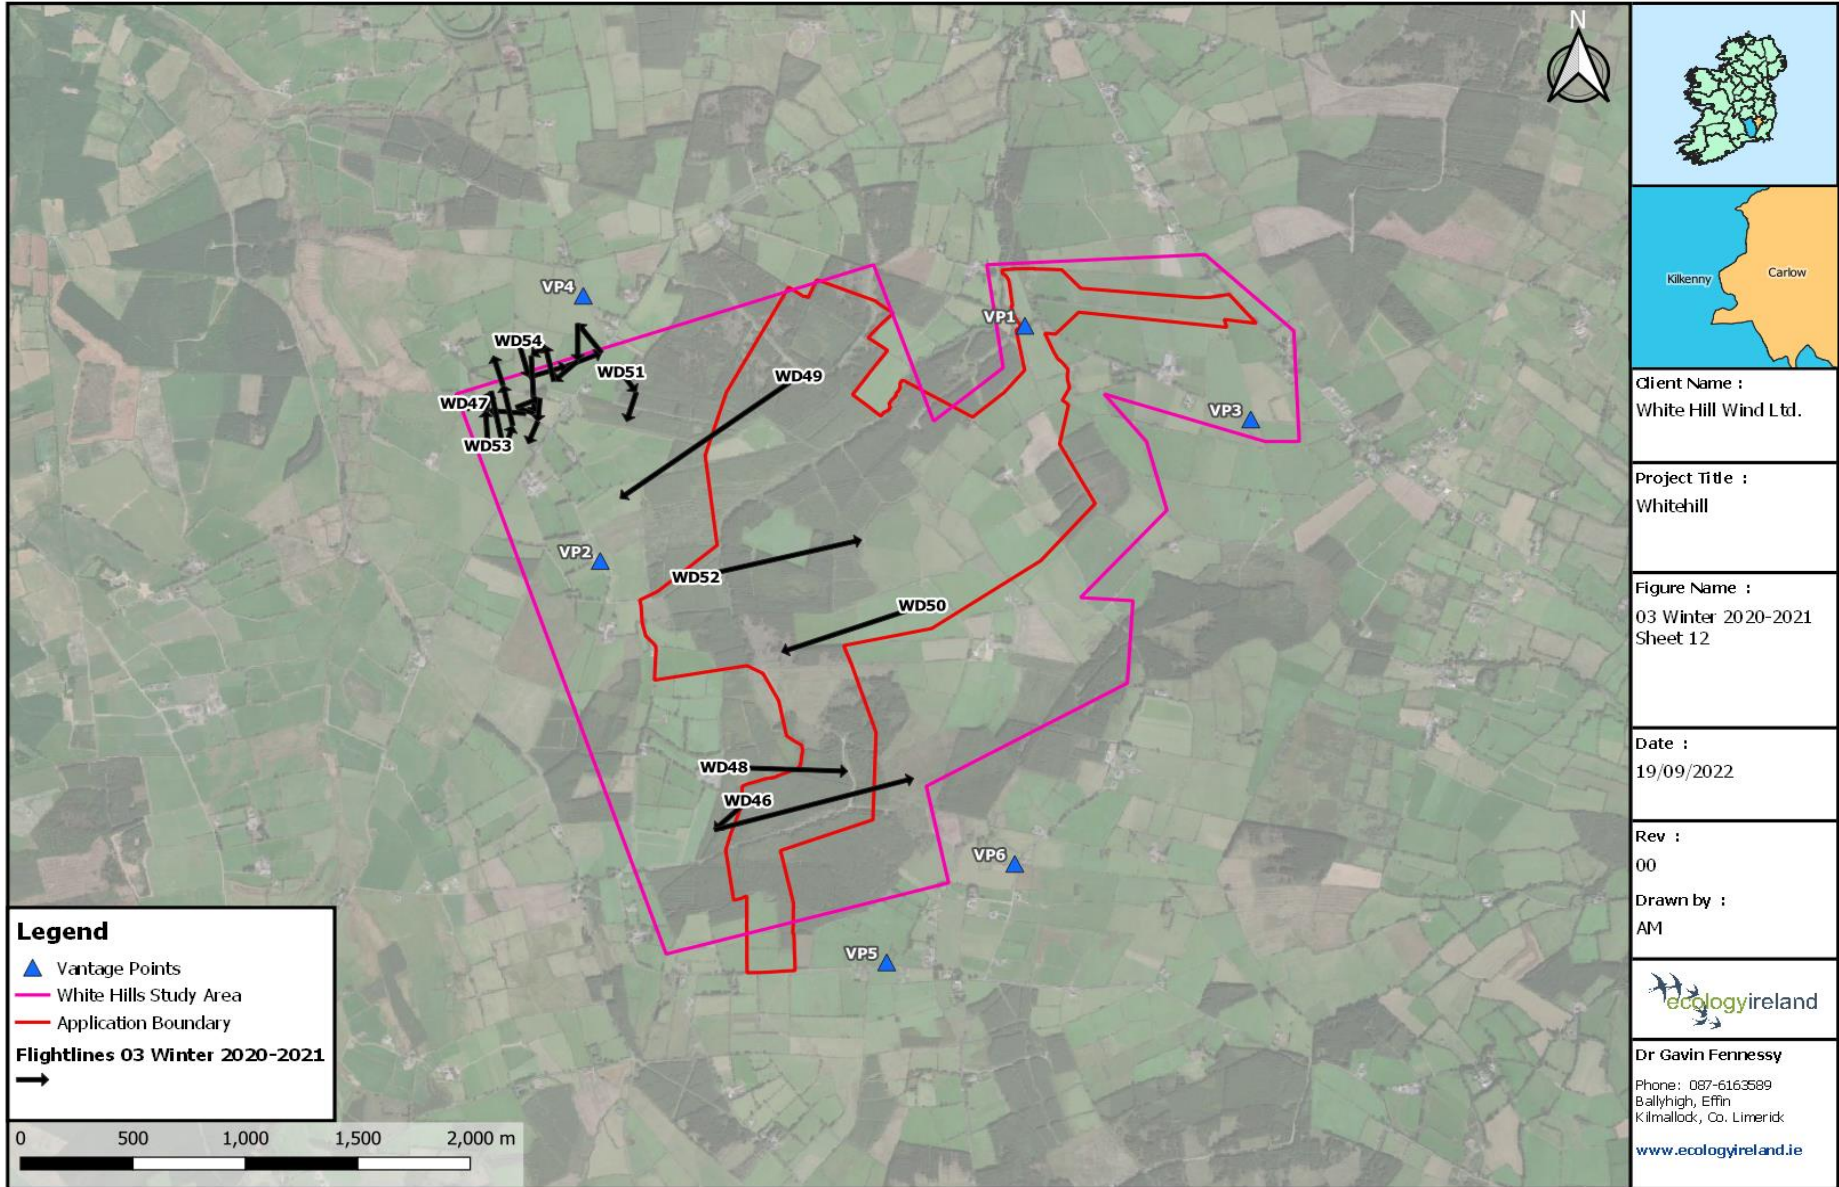

**Table A5.3.3: Flightline Descriptions for the Winter Season 2020/2021**

Breeding Season 2021									
Flightline ID	Date	Species	Number	Time first seen	Duration of observation (s)	Initial flight height	Duration within Wind Farm Site (s)	Off-site (s)	Observation description (note if observed flight height deviated significantly)
WD1	19/03/2021	Golden Plover	50	10:04	350	100m	280	70	Flock of Golden Plover in broad sweeping circle.
RP1	19/03/2021	Buzzard	2	10:18	120	40m	0	120	Buzzards soaring off-site.
RP2	19/03/2021	Sparrowhawk	1	10:44	10	10m	0	10	Brief sighting of Sparrowhawk flying east.
WT1	19/03/2021	Grey Heron	1	10:45	25	30m	0	25	Grey Heron in commuting flight off-site.
WT2	19/03/2021	Grey Heron	1	11:02	100	5m	0	100	Grey Heron flying low to the southwest north of VP4.
RP3	19/03/2021	Buzzard	2	11:12	30	35m	0	30	Buzzards flying together over forestry.
RP4	19/03/2021	Buzzard	2	11:27	120	100m	0	120	Two Buzzards circling and soaring together.
RP5	19/03/2021	Buzzard	1	11:35	10	30m	10	0	Buzzard flying over forestry, dropped from view.
RP6	19/03/2021	Buzzard	3	11:42	120	100m	0	120	Three Buzzards flying together, different from the two birds under observation at the same time [RP7]
RP7	19/03/2021	Buzzard	2	11:42	10	40m	0	10	Two Buzzards seen briefly.
RP8	19/03/2021	Sparrowhawk	1	12:18	75	60m	50	25	Femal Sparrowhawk in display flight.
RP9	19/03/2021	Kestrel	1	12:20	10	25m	10	0	Brief sighting of commuting Kestrel heading east.
WD2	19/03/2021	Golden Plover	50	12:22	10	40m	10	0	Golden Plovers flying east.
WD3	19/03/2021	Golden Plover	40	12:29	60	30m	0	60	Golden Plovers circling off-site.
RP10	19/03/2021	Sparrowhawk	1	12:36	40	20m	0	40	Sparrowhawk (Female)