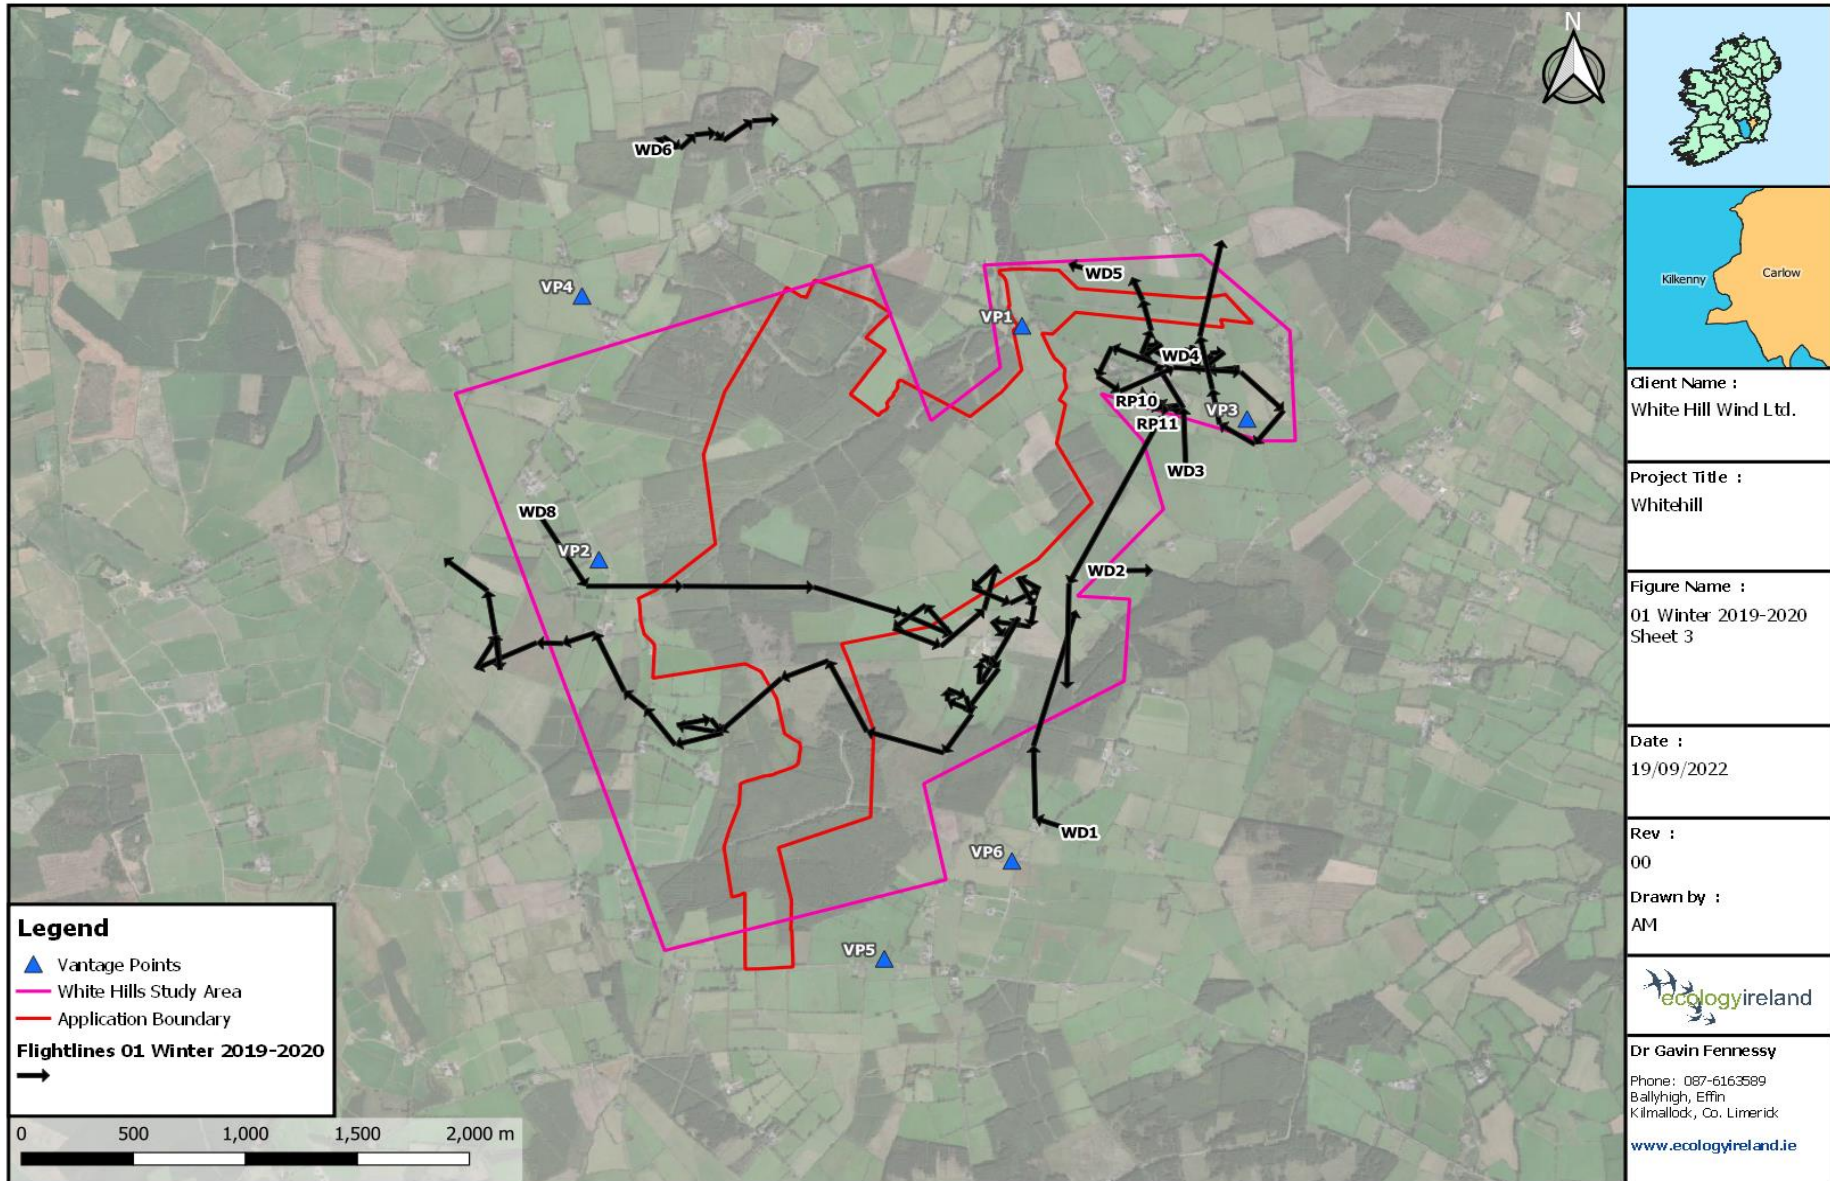

**Table A5.3.1: Flightline Descriptions for the Winter Season 2019/2020.**

Annex 5.3: Bird Survey Flightlines

Breeding Season 2020									
Flightline ID	Date	Species	Number	Time first seen	Duration of observation (s)	Initial flight height	Duration within Wind Farm Site (s)	Off-site (s)	Observation description (note if observed flight height deviated significantly)
RP1	07/03/2020	Buzzard	1	10:05	90	80m	0	90	Buzzard soaring south of VP3 flying to northwest.
RP2	07/03/2020	Buzzard	1	11:40	60	60m	0	60	Buzzard soaring/flying north of conifers.
RP3	07/03/2020	Kestrel	1	13:39	70	40m	50	20	Kestrel hunting before dropping from view to the ground.
RP4	07/03/2020	Buzzard	1	14:12	175	80m	20	155	Buzzard soaring and circling up to 90m AGL heading south.
RP4	07/03/2020	Sparrowhawk	1	14:12	205	50m	30	175	Sparrowhawk with similar flightline of Buzzard [RP106] as it headed south gaining height to 60m AGL.
WT1	07/03/2020	Lesser Black-backed Gull	1	14:17	70	80m	0	70	Lesser Black-backed Gull flying to northwest.
RP5	07/03/2020	Buzzard	1	14:40	325	55m	25	300	Buzzard soaring and flying slowly to northwest.
RP6	23/04/2020	Sparrowhawk	1	08:19	25	25m	0	25	Sparrowhawk flying south off-site.
WT2	23/04/2020	Grey Heron	2	08:22	30	25m	0	30	Two Grey Herons flying south off-site.
WD1	23/04/2020	Golden Plover	130	08:49	210	20m	50	160	Flock of Golden Plover flying from 5-35m AGL. Dropped from view north of VP6.
WD2	23/04/2020	Golden Plover	269	10:01	300	20m	200	100	Flock circling and heading north over Wind Farm Site from 20-30m AGL. Gaining altitude and from 50m-100m AGL for 200s and 100m-150m for 50s.
WD3	23/04/2020	Golden Plover	18	10:03	110	60m	80	30	Small flock of Golden Plover flying north at 60-70m AGL.
WD4	23/04/2020	Golden Plover	30	10:05	30	40m	20	10	Golden Plover flying to northeast