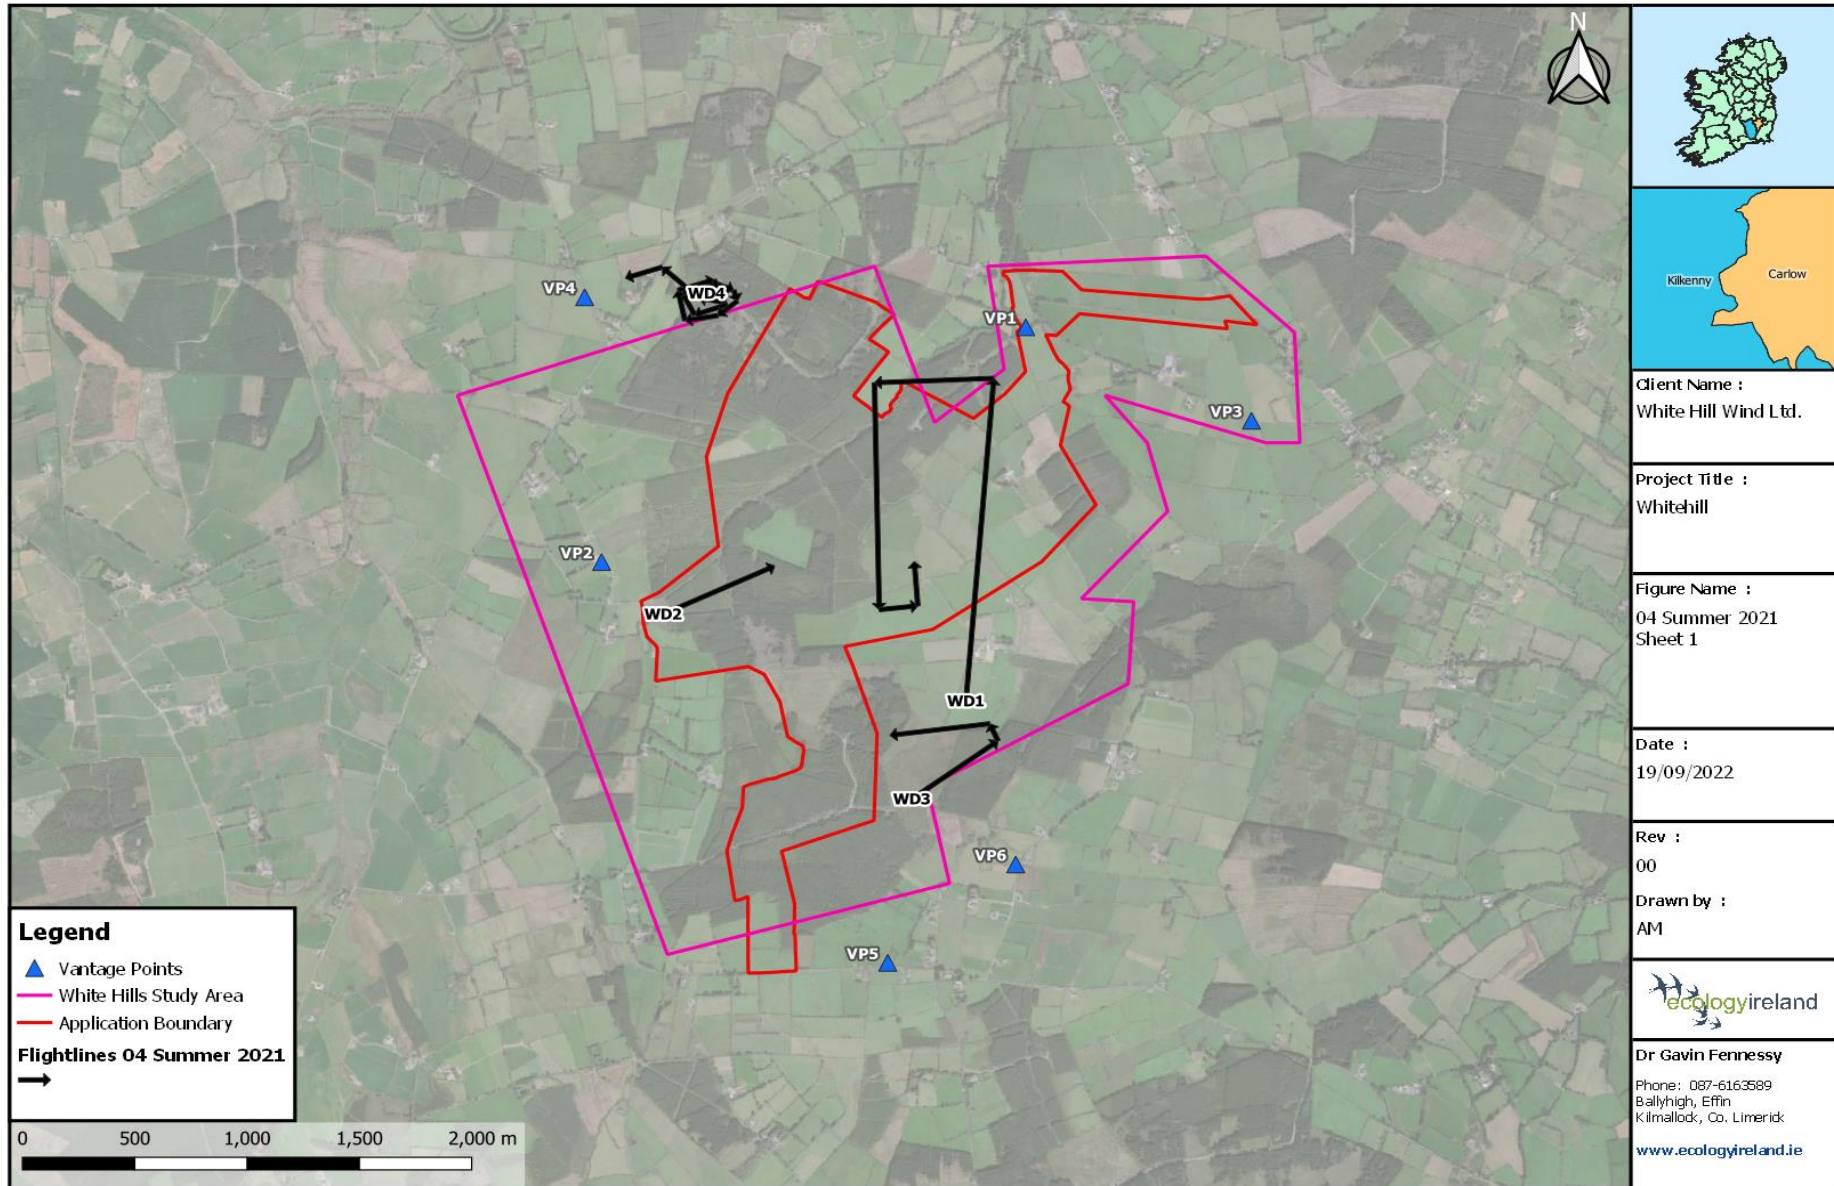

Table A5.3.4: Flightline Descriptions for the Breeding Season 2021