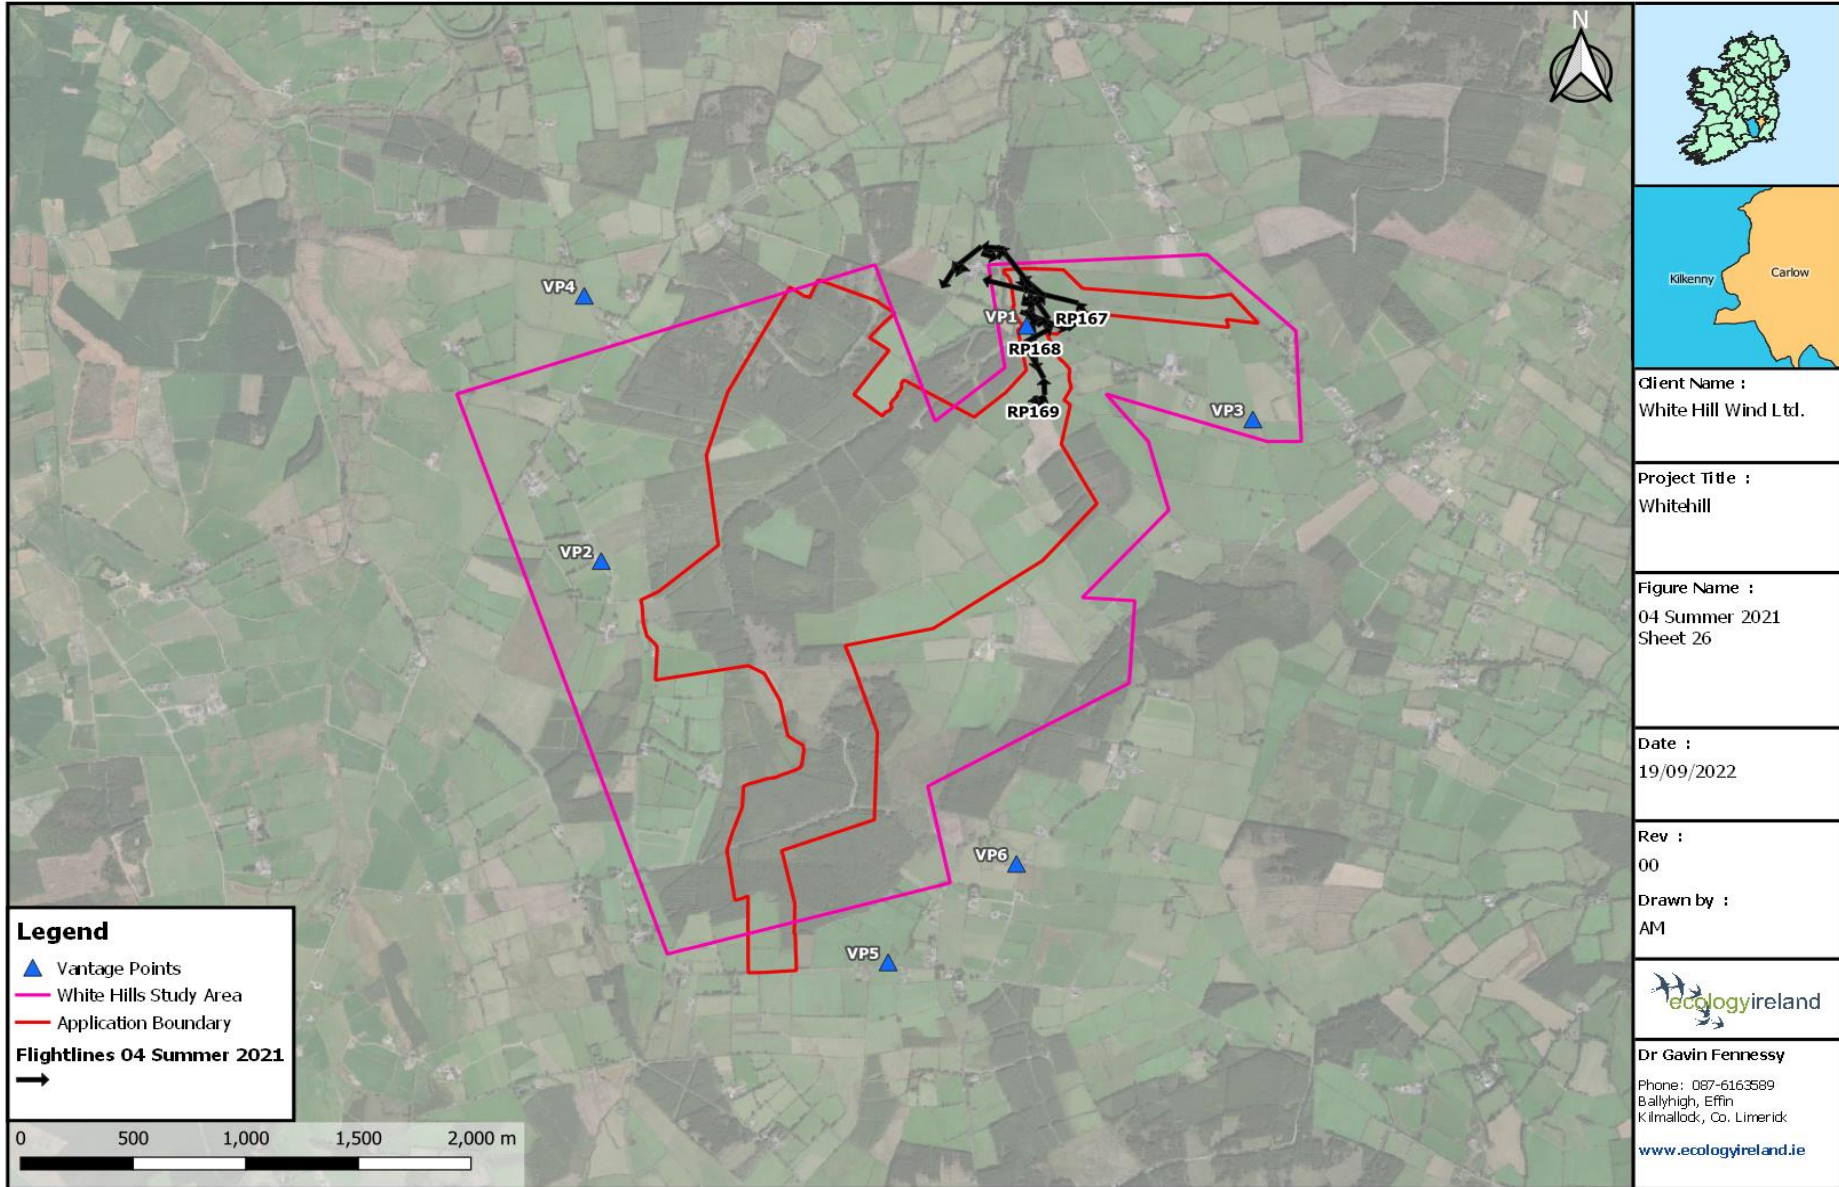

**Table A5.3.4: Flightline Descriptions for the Breeding Season 2021**

Annex 5.3: Bird Survey Flightlines

Winter Season 2021/2022									
Flightline ID	Date	Species	Number	Time first seen	Duration of observation (s)	Initial flight height	Duration within Wind Farm Site (s)	Off-site (s)	Observation description (note if observed flight height deviated significantly)
WD1	11/10/2021	Golden Plover	100	09:02	30	100m	0	30	Golden Plover flocks seen well off-site.
WT1	11/10/2021	Grey Heron	1	09:09	120	15m	100	20	Grey Heron joined by second bird, flying west and then north.
WT3	11/10/2021	Grey Heron	2	09:15	15	20m	0	15	Grey Heron adult and juvenile flying north.
WT2	11/10/2021	Mallard	4	09:15	20	15m	0	20	Mallard flying south near VP3.
WT4	11/10/2021	Grey Heron	1	09:37	5	10m	0	5	Grey Heron flying north.
RP1	11/10/2021	Buzzard	1	10:00	20	<5m	0	20	Buzzard flying east off-site.
RP2	11/10/2021	Buzzard	1	10:45	40	20m	20	20	Buzzard dropping to land south of VP1.
WT5	11/10/2021	Teal	7	11:19	15	<5m	5	10	Teal landing at pond in farmland
RP3	11/10/2021	Buzzard	1	11:26	220	5m	25	195	Buzzard flying over farmland gaining height to 25m AGL.
RP4	11/10/2021	Buzzard	1	12:14	45	5m	0	45	Buzzard flying south past VP6, calling.
RP5	11/10/2021	Buzzard	1	13:27	45	15m	10	35	Buzzard flying south of VP1 being mobbed by Corvids.
RP6	11/10/2021	Peregrine Falcon	1	13:31	10	10m	0	10	Peregrine flying past VP5 heading to the southwest.
RP7	11/10/2021	Sparrowhawk	1	13:51	30	5m	0	30	Sparrowhawk (Male) hunting past VP flushed flock of House Sparrow and Finch flock.
WT6	11/10/2021	Teal	8	14:02	10	5m	0	10	Flock of Teal flying low and fast.
RP8	11/10/2021	Sparrowhawk	1	14:34	205	30m	20	185	Sparrowhawk gaining height being mobbed by a Rook, 30-100m AGL as it headed north