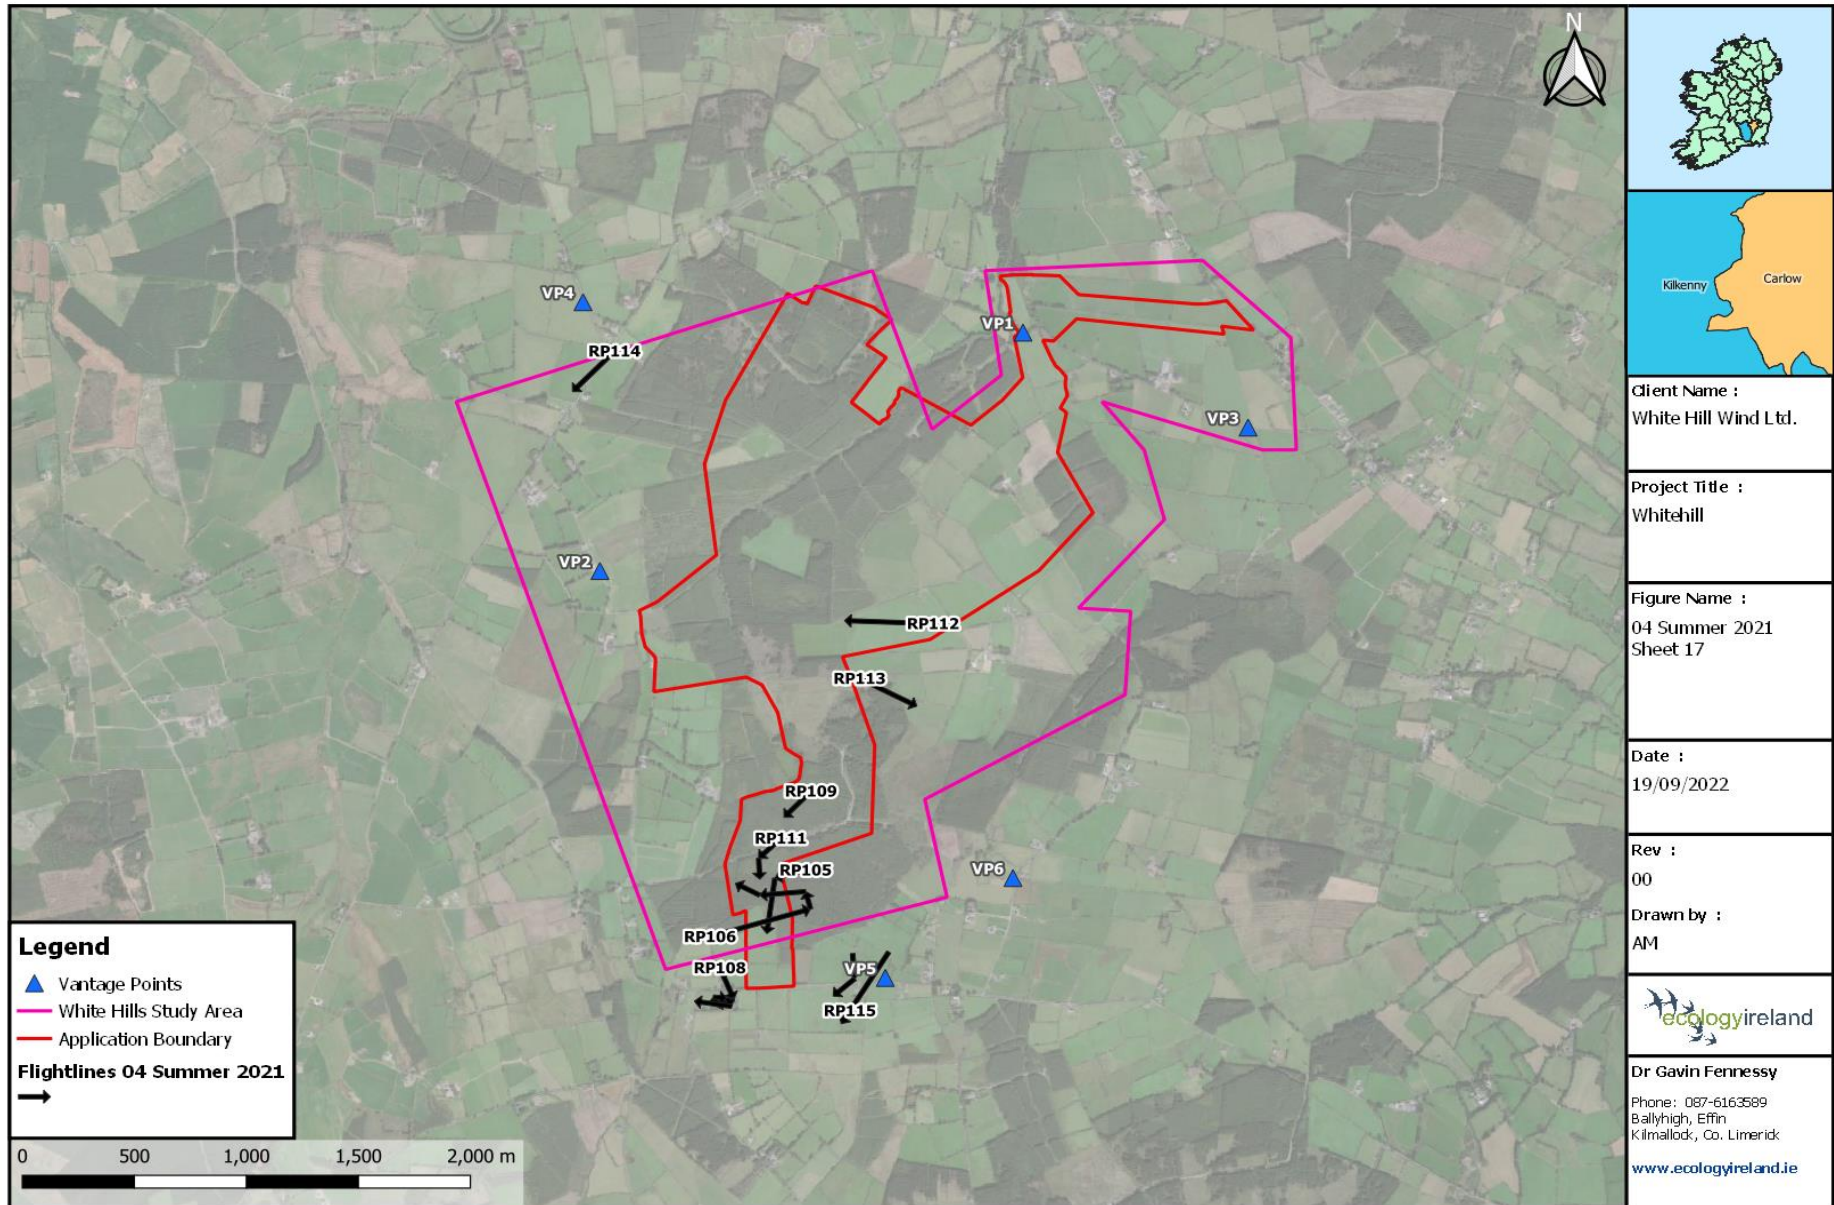

**Table A5.3.4: Flightline Descriptions for the Breeding Season 2021**

Annex 5.3: Bird Survey Flightlines

Winter Season 2021/2022									
Flightline ID	Date	Species	Number	Time first seen	Duration of observation (s)	Initial flight height	Duration within Wind Farm Site (s)	Off-site (s)	Observation description (note if observed flight height deviated significantly)
WD1	11/10/2021	Golden Plover	100	09:02	30	100m	0	30	Golden Plover flocks seen well off-site.
WT1	11/10/2021	Grey Heron	1	09:09	120	15m	100	20	Grey Heron joined by second bird, flying west and then north.
WT3	11/10/2021	Grey Heron	2	09:15	15	20m	0	15	Grey Heron adult and juvenile flying north.
WT2	11/10/2021	Mallard	4	09:15	20	15m	0	20	Mallard flying south near VP3.
WT4	11/10/2021	Grey Heron	1	09:37	5	10m	0	5	Grey Heron flying north.
RP1	11/10/2021	Buzzard	1	10:00	20	<5m	0	20	Buzzard flying east off-site.
RP2	11/10/2021	Buzzard	1	10:45	40	20m	20	20	Buzzard dropping to land south of VP1.
WT5	11/10/2021	Teal	7	11:19	15	<5m	5	10	Teal landing at pond in farmland
RP3	11/10/2021	Buzzard	1	11:26	220	5m	25	195	Buzzard flying over farmland gaining height to 25m AGL.
RP4	11/10/2021	Buzzard	1	12:14	45	5m	0	45	Buzzard flying south past VP6, calling.
RP5	11/10/2021	Buzzard	1	13:27	45	15m	10	35	Buzzard flying south of VP1 being mobbed by Corvids.
RP6	11/10/2021	Peregrine Falcon	1	13:31	10	10m	0	10	Peregrine flying past VP5 heading to the southwest.
RP7	11/10/2021	Sparrowhawk	1	13:51	30	5m	0	30	Sparrowhawk (Male) hunting past VP flushed flock of House Sparrow and Finch flock.
WT6	11/10/2021	Teal	8	14:02	10	5m	0	10	Flock of Teal flying low and fast.
RP8	11/10/2021	Sparrowhawk	1	14:34	205	30m	20	185	Sparrowhawk gaining height being mobbed by a Rook, 30-100m AGL as it headed north