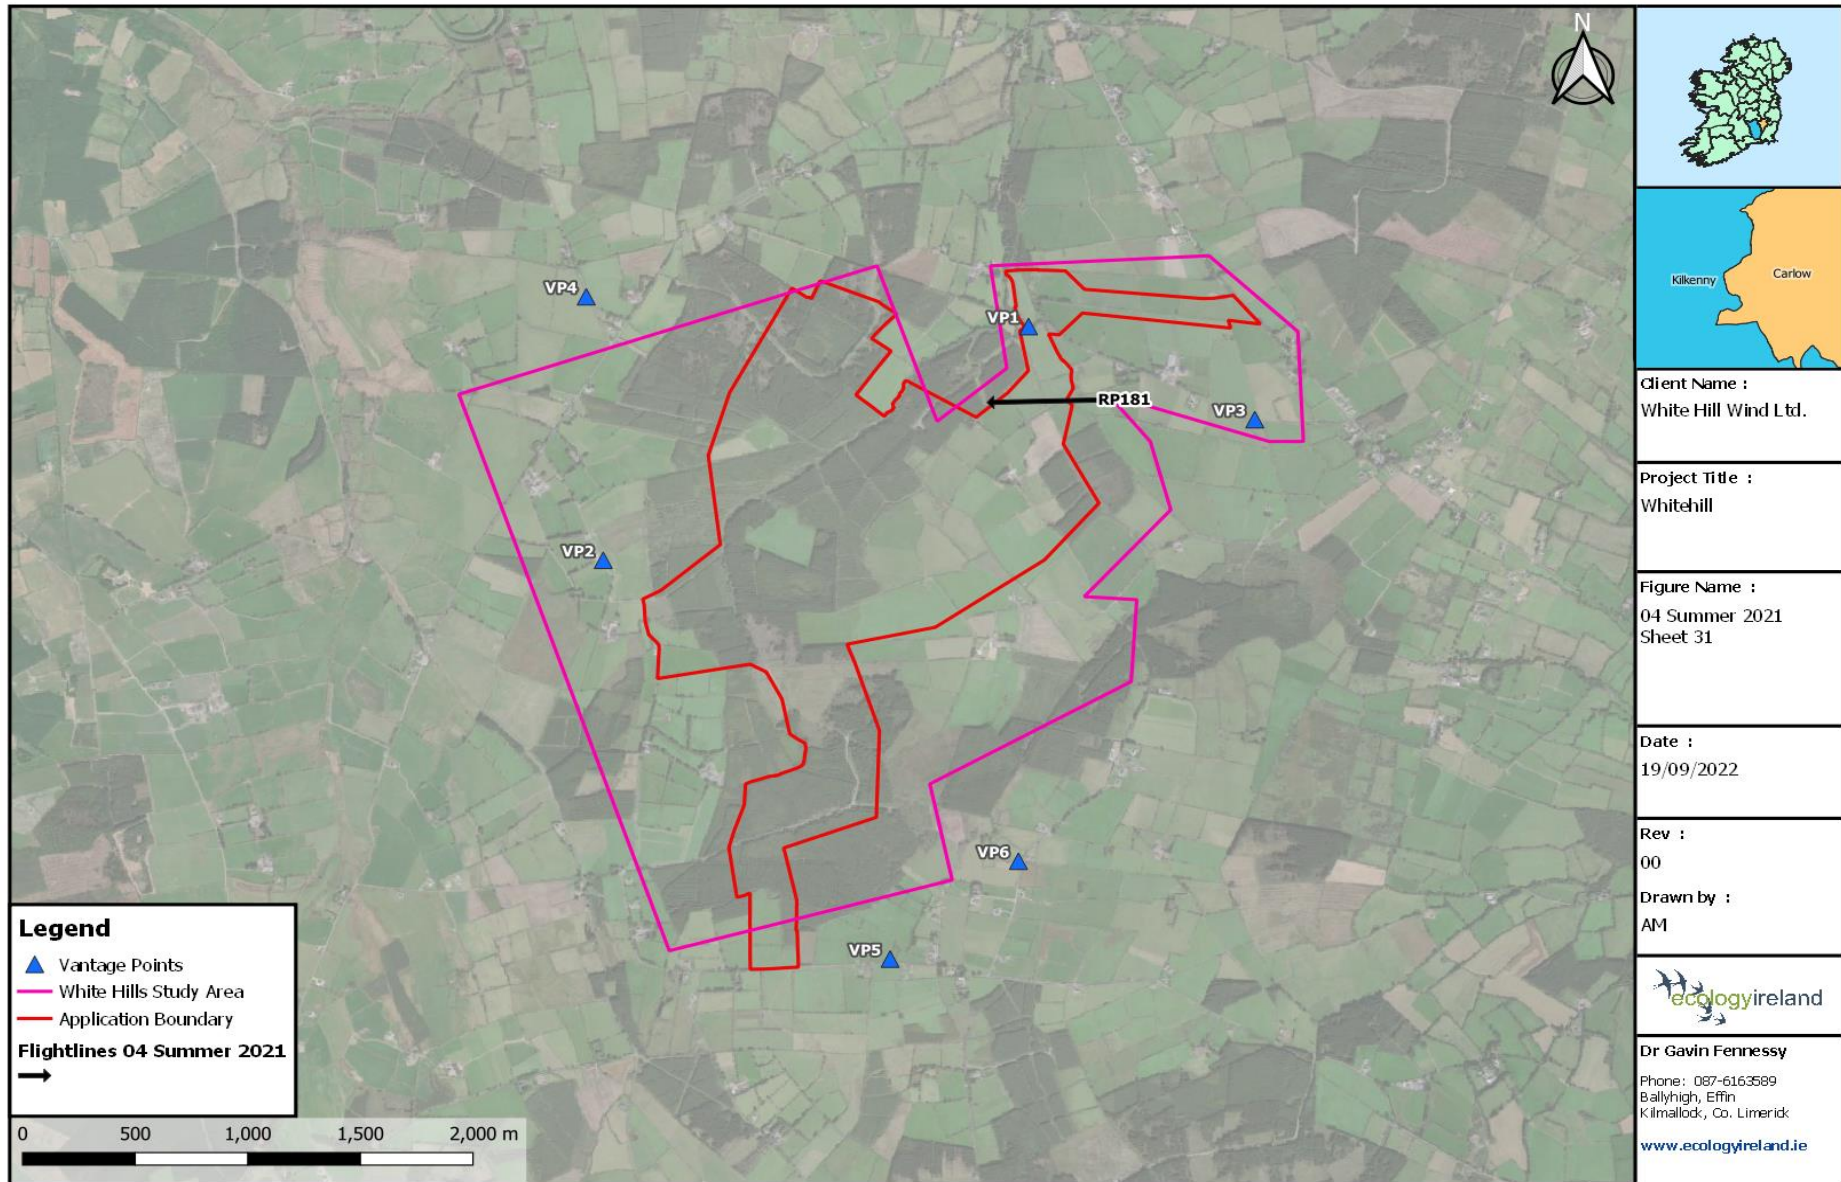

**Table A5.3.4: Flightline Descriptions for the Breeding Season 2021**

Annex 5.3: Bird Survey Flightlines

Winter Season 2021/2022									
Flightline ID	Date	Species	Number	Time first seen	Duration of observation (s)	Initial flight height	Duration within Wind Farm Site (s)	Off-site (s)	Observation description (note if observed flight height deviated significantly)
WD1	11/10/2021	Golden Plover	100	09:02	30	100m	0	30	Golden Plover flocks seen well off-site.
WT1	11/10/2021	Grey Heron	1	09:09	120	15m	100	20	Grey Heron joined by second bird, flying west and then north.
WT3	11/10/2021	Grey Heron	2	09:15	15	20m	0	15	Grey Heron adult and juvenile flying north.
WT2	11/10/2021	Mallard	4	09:15	20	15m	0	20	Mallard flying south near VP3.
WT4	11/10/2021	Grey Heron	1	09:37	5	10m	0	5	Grey Heron flying north.
RP1	11/10/2021	Buzzard	1	10:00	20	<5m	0	20	Buzzard flying east off-site.
RP2	11/10/2021	Buzzard	1	10:45	40	20m	20	20	Buzzard dropping to land south of VP1.
WT5	11/10/2021	Teal	7	11:19	15	<5m	5	10	Teal landing at pond in farmland
RP3	11/10/2021	Buzzard	1	11:26	220	5m	25	195	Buzzard flying over farmland gaining height to 25m AGL.
RP4	11/10/2021	Buzzard	1	12:14	45	5m	0	45	Buzzard flying south past VP6, calling.
RP5	11/10/2021	Buzzard	1	13:27	45	15m	10	35	Buzzard flying south of VP1 being mobbed by Corvids.
RP6	11/10/2021	Peregrine Falcon	1	13:31	10	10m	0	10	Peregrine flying past VP5 heading to the southwest.
RP7	11/10/2021	Sparrowhawk	1	13:51	30	5m	0	30	Sparrowhawk (Male) hunting past VP flushed flock of House Sparrow and Finch flock.
WT6	11/10/2021	Teal	8	14:02	10	5m	0	10	Flock of Teal flying low and fast.
RP8	11/10/2021	Sparrowhawk	1	14:34	205	30m	20	185	Sparrowhawk gaining height being mobbed by a Rook, 30-100m AGL as it headed north