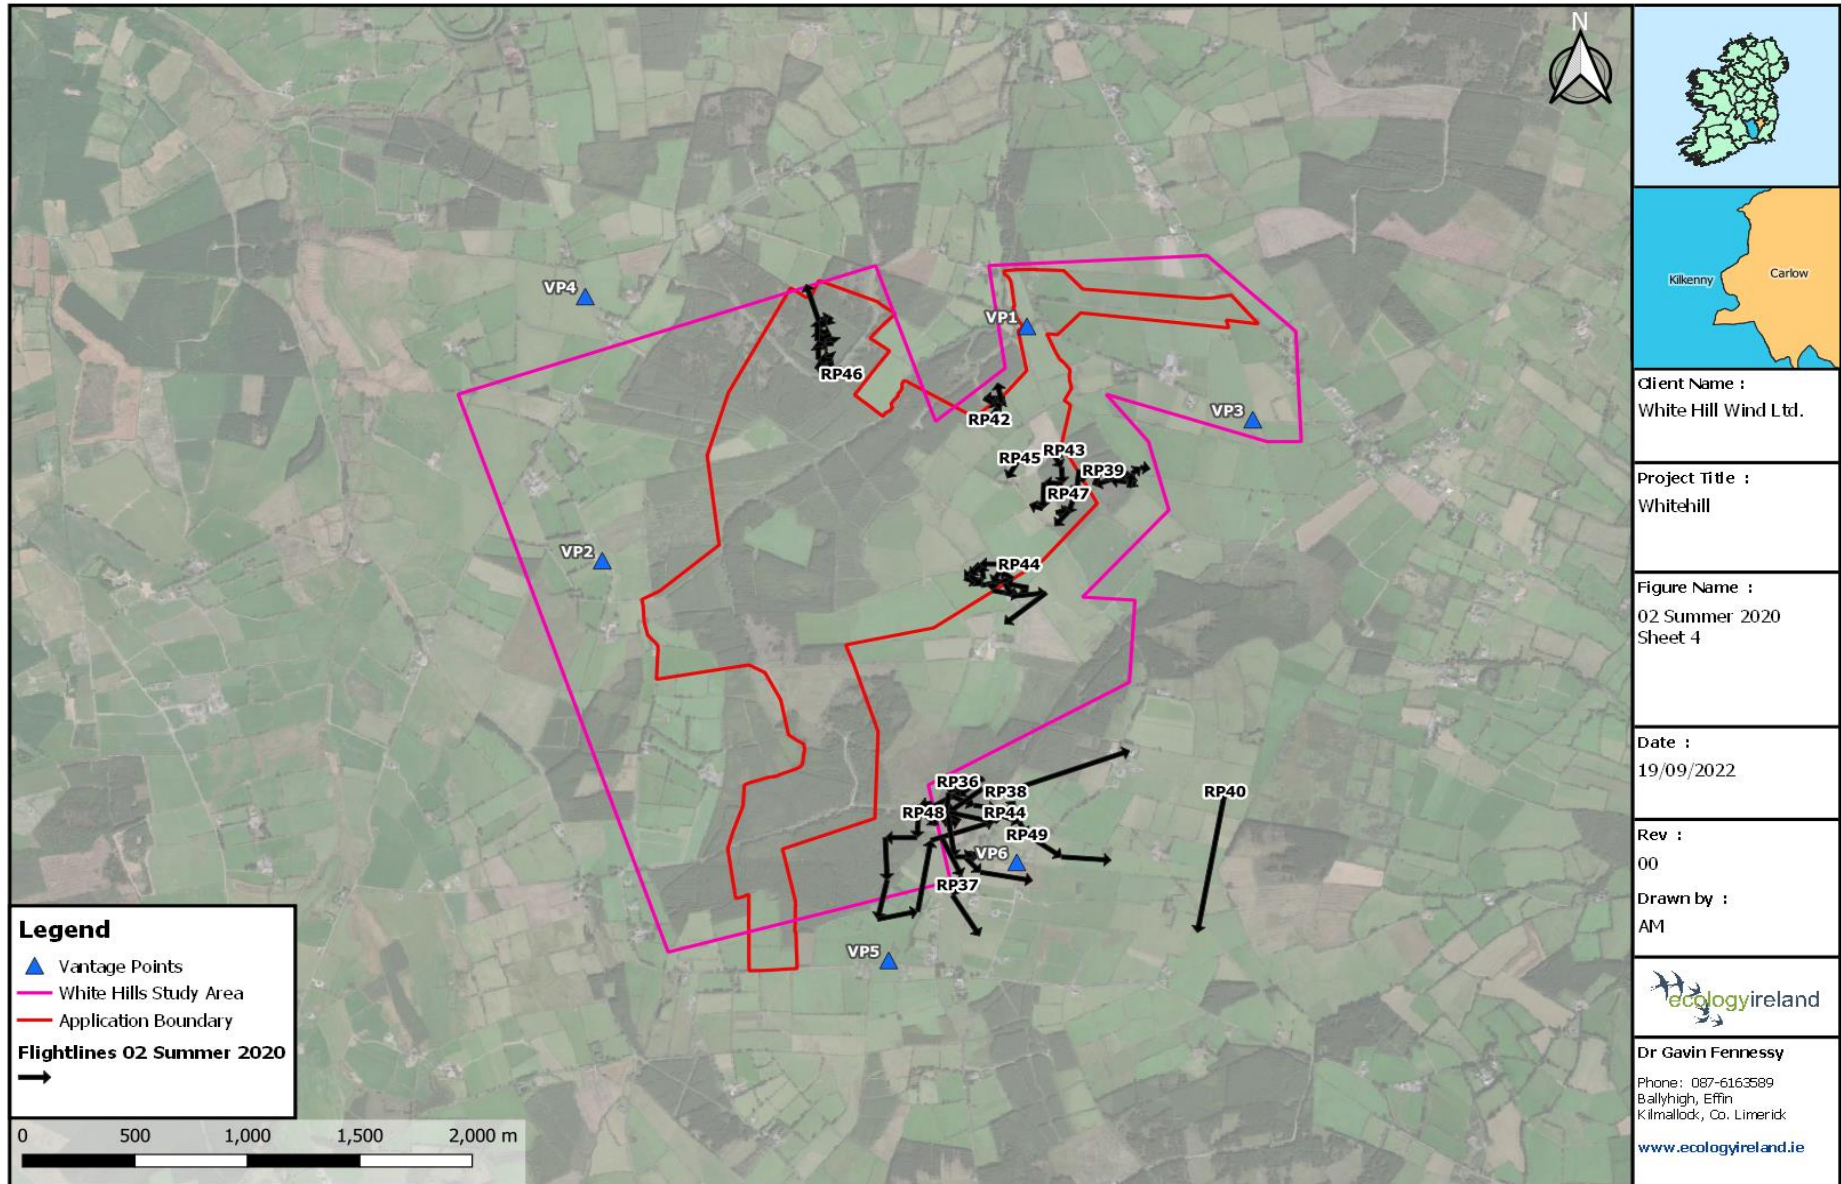

**Table A5.3.2: Flightline Descriptions for the Breeding Season 2020**

Winter Season 2020/2021									
Flightline ID	Date	Species	Number	Time first seen	Duration of observation (s)	Initial flight height	Duration within Wind Farm Site (s)	Off-site (s)	Observation description (note if observed flight height deviated significantly)
WD1	28/10/2020	Golden Plover	300	09:10	1380	30m	0	1380	Distant observation of flock circling off-site from 30-60m AGL.
WD2	28/10/2020	Snipe	2	09:18	15	15m	0	15	Brief sighting of two Snipe flying to north of VP1
WD3	28/10/2020	Golden Plover	10	09:25	20	25m	0	20	Small flock heading west.
RP1	28/10/2020	Sparrowhawk	1	11:19	10	15m	0	10	Male Sparrowhawk observed off-site.
WD4	28/10/2020	Golden Plover	300	11:20	9000	50m	0	9000	Large flock circling for prolonged period from 11:20 to 14:10. Followed similar route but rising and dropping from 20-120m AGL.
RP2	28/10/2020	Buzzard	1	11:45	60	30m	60	0	Buzzard hunting over farmland.
RP3	28/10/2020	Sparrowhawk	1	11:51	5	10m	5	0	Brief sighting of Sparrowhawk.
RP4	28/10/2020	Peregrine Falcon	1	11:55	60	110m	0	60	Peregrine seen to northeast of VP1
RP5	28/10/2020	Buzzard	1	12:19	30	40m	0	30	Buzzard flying past VP4.
RP6	28/10/2020	Buzzard	1	12:30	20	10m	0	20	Buzzard seen off-site east of VP1.
RP7	28/10/2020	Kestrel	1	12:56	110	20m	0	110	Kestrel hunting north of the Wind Farm Site.
RP8	28/10/2020	Kestrel	1	13:15	20	10m	0	20	Kestrel (Female) hunting close to VP3.
RP9	28/10/2020	Kestrel	1	13:18	75	15m	0	75	Kestrel being mobbed by Jackdaws.
RP10	28/10/2020	Buzzard	1	13:29	20	25m	0	20	Buzzard hunting over farmland.
WD5	28/10/2020	Snipe	1	13:59	95	50m	95	0	Snipe circled and then headed west.