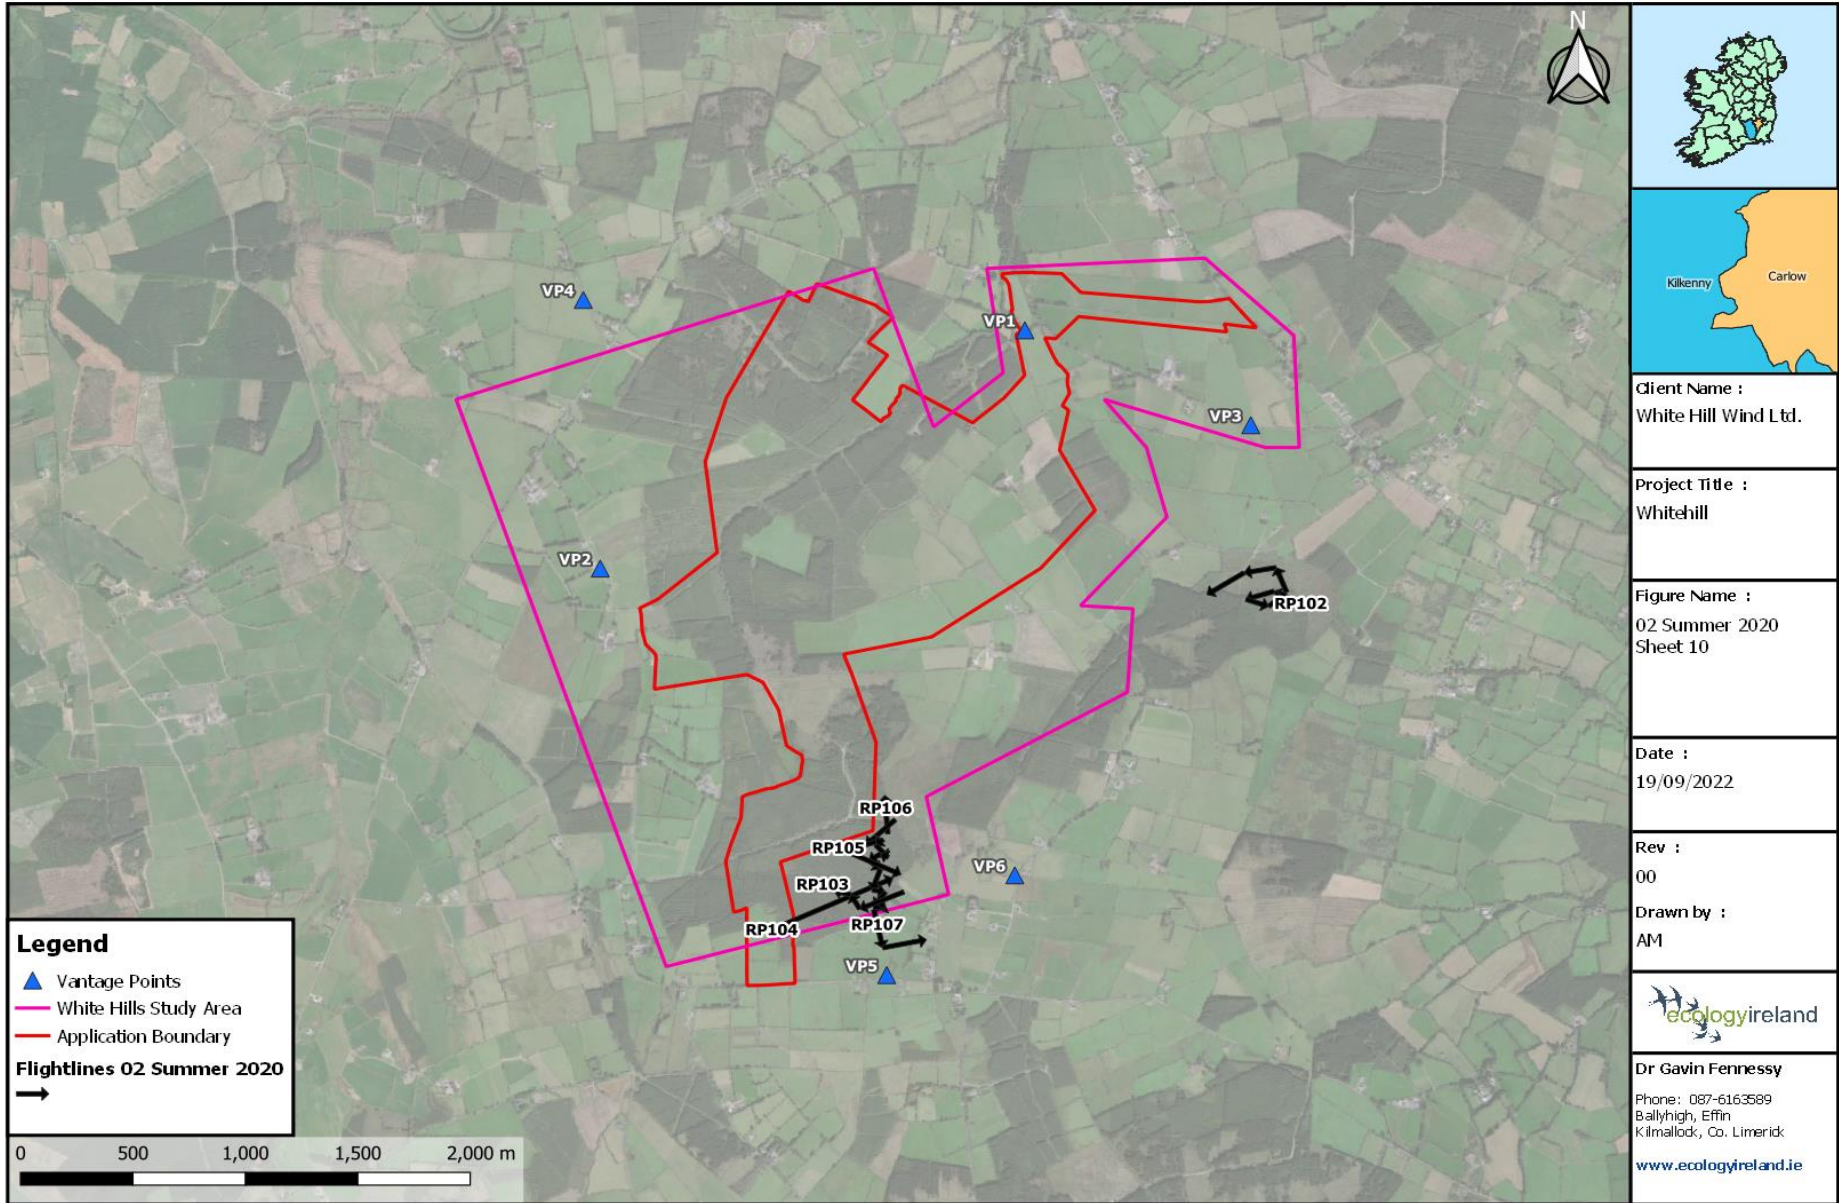

**Table A5.3.2: Flightline Descriptions for the Breeding Season 2020**

Winter Season 2020/2021									
Flightline ID	Date	Species	Number	Time first seen	Duration of observation (s)	Initial flight height	Duration within Wind Farm Site (s)	Off-site (s)	Observation description (note if observed flight height deviated significantly)
WD1	28/10/2020	Golden Plover	300	09:10	1380	30m	0	1380	Distant observation of flock circling off-site from 30-60m AGL.
WD2	28/10/2020	Snipe	2	09:18	15	15m	0	15	Brief sighting of two Snipe flying to north of VP1
WD3	28/10/2020	Golden Plover	10	09:25	20	25m	0	20	Small flock heading west.
RP1	28/10/2020	Sparrowhawk	1	11:19	10	15m	0	10	Male Sparrowhawk observed off-site.
WD4	28/10/2020	Golden Plover	300	11:20	9000	50m	0	9000	Large flock circling for prolonged period from 11:20 to 14:10. Followed similar route but rising and dropping from 20-120m AGL.
RP2	28/10/2020	Buzzard	1	11:45	60	30m	60	0	Buzzard hunting over farmland.
RP3	28/10/2020	Sparrowhawk	1	11:51	5	10m	5	0	Brief sighting of Sparrowhawk.
RP4	28/10/2020	Peregrine Falcon	1	11:55	60	110m	0	60	Peregrine seen to northeast of VP1
RP5	28/10/2020	Buzzard	1	12:19	30	40m	0	30	Buzzard flying past VP4.
RP6	28/10/2020	Buzzard	1	12:30	20	10m	0	20	Buzzard seen off-site east of VP1.
RP7	28/10/2020	Kestrel	1	12:56	110	20m	0	110	Kestrel hunting north of the Wind Farm Site.
RP8	28/10/2020	Kestrel	1	13:15	20	10m	0	20	Kestrel (Female) hunting close to VP3.
RP9	28/10/2020	Kestrel	1	13:18	75	15m	0	75	Kestrel being mobbed by Jackdaws.
RP10	28/10/2020	Buzzard	1	13:29	20	25m	0	20	Buzzard hunting over farmland.
WD5	28/10/2020	Snipe	1	13:59	95	50m	95	0	Snipe circled and then headed west.