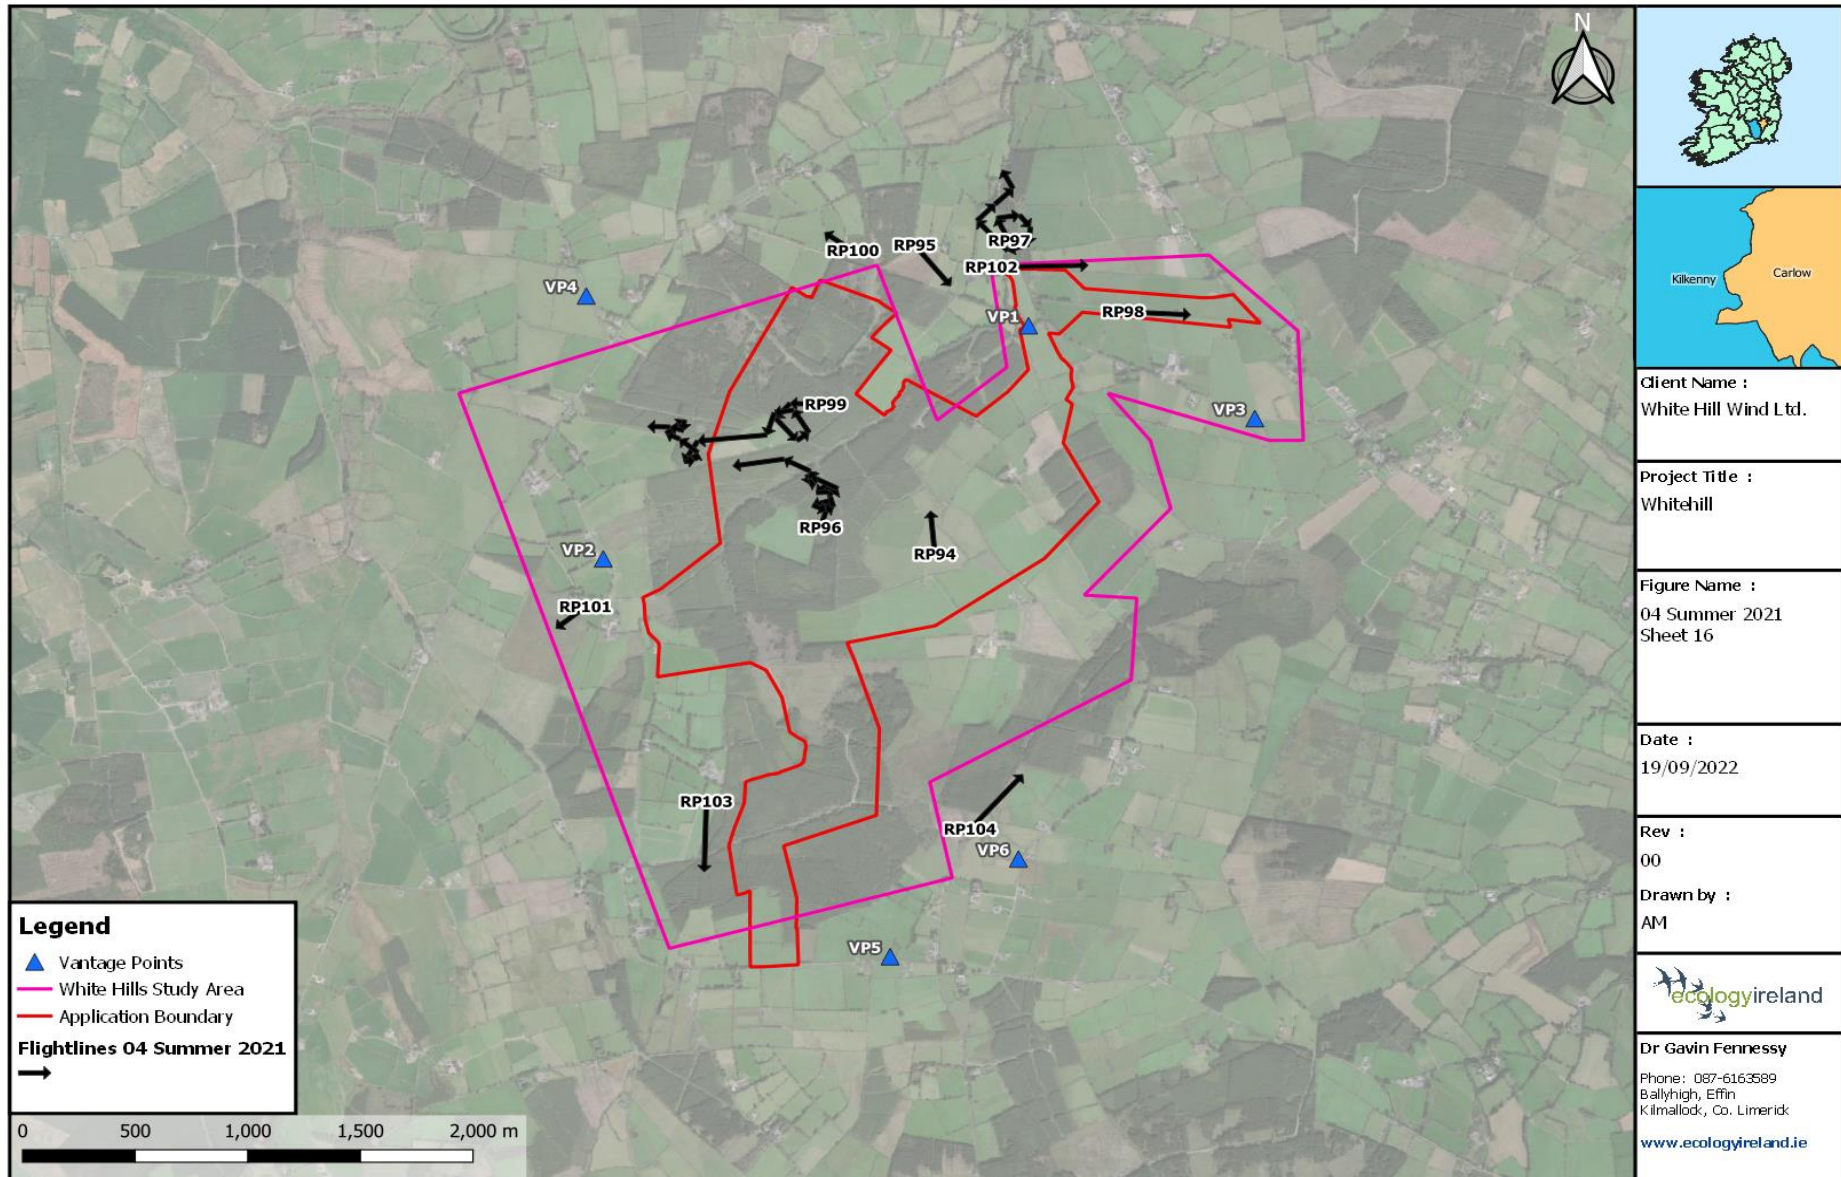

**Table A5.3.4: Flightline Descriptions for the Breeding Season 2021**

Annex 5.3: Bird Survey Flightlines

Winter Season 2021/2022									
Flightline ID	Date	Species	Number	Time first seen	Duration of observation (s)	Initial flight height	Duration within Wind Farm Site (s)	Off-site (s)	Observation description (note if observed flight height deviated significantly)
WD1	11/10/2021	Golden Plover	100	09:02	30	100m	0	30	Golden Plover flocks seen well off-site.
WT1	11/10/2021	Grey Heron	1	09:09	120	15m	100	20	Grey Heron joined by second bird, flying west and then north.
WT3	11/10/2021	Grey Heron	2	09:15	15	20m	0	15	Grey Heron adult and juvenile flying north.
WT2	11/10/2021	Mallard	4	09:15	20	15m	0	20	Mallard flying south near VP3.
WT4	11/10/2021	Grey Heron	1	09:37	5	10m	0	5	Grey Heron flying north.
RP1	11/10/2021	Buzzard	1	10:00	20	<5m	0	20	Buzzard flying east off-site.
RP2	11/10/2021	Buzzard	1	10:45	40	20m	20	20	Buzzard dropping to land south of VP1.
WT5	11/10/2021	Teal	7	11:19	15	<5m	5	10	Teal landing at pond in farmland
RP3	11/10/2021	Buzzard	1	11:26	220	5m	25	195	Buzzard flying over farmland gaining height to 25m AGL.
RP4	11/10/2021	Buzzard	1	12:14	45	5m	0	45	Buzzard flying south past VP6, calling.
RP5	11/10/2021	Buzzard	1	13:27	45	15m	10	35	Buzzard flying south of VP1 being mobbed by Corvids.
RP6	11/10/2021	Peregrine Falcon	1	13:31	10	10m	0	10	Peregrine flying past VP5 heading to the southwest.
RP7	11/10/2021	Sparrowhawk	1	13:51	30	5m	0	30	Sparrowhawk (Male) hunting past VP flushed flock of House Sparrow and Finch flock.
WT6	11/10/2021	Teal	8	14:02	10	5m	0	10	Flock of Teal flying low and fast.
RP8	11/10/2021	Sparrowhawk	1	14:34	205	30m	20	185	Sparrowhawk gaining height being mobbed by a Rook, 30-100m AGL as it headed north