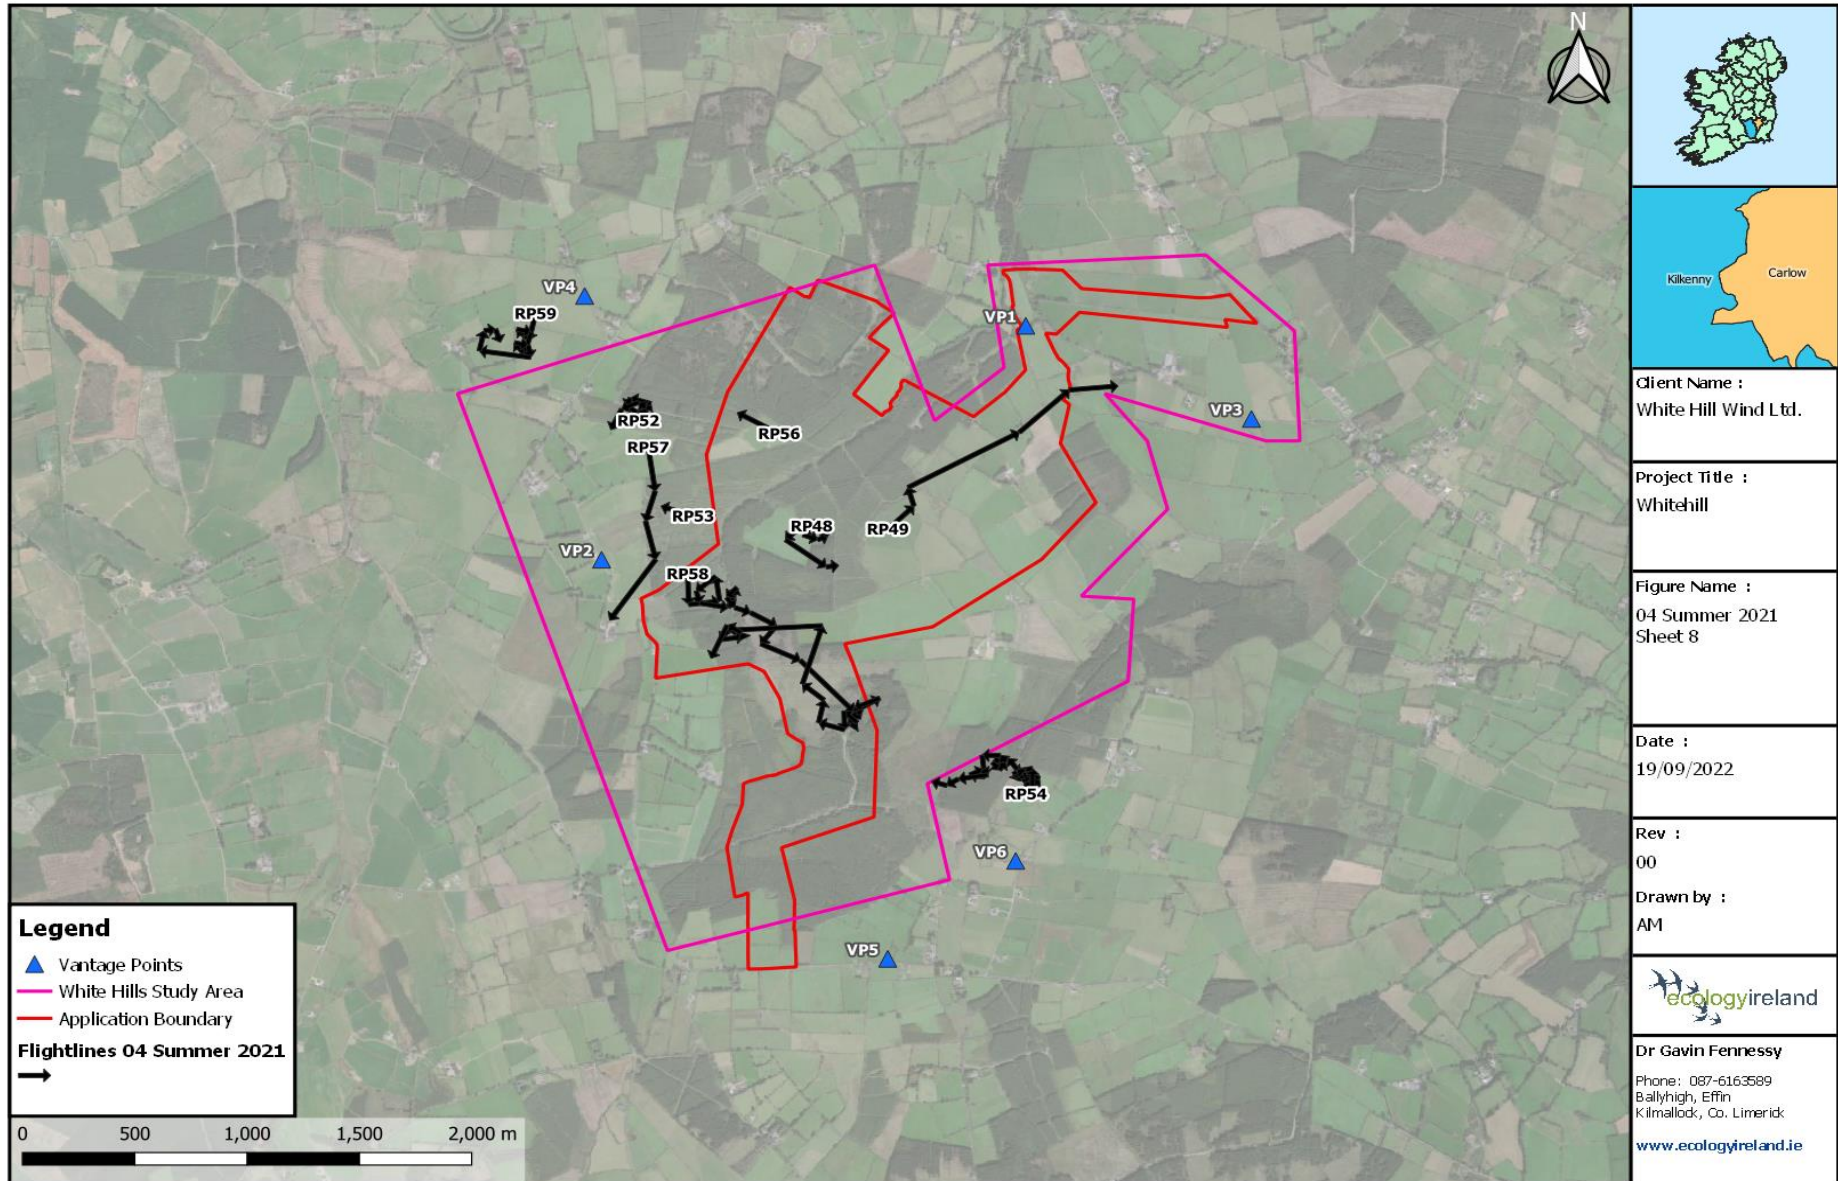

**Table A5.3.4: Flightline Descriptions for the Breeding Season 2021**

Annex 5.3: Bird Survey Flightlines

Winter Season 2021/2022									
Flightline ID	Date	Species	Number	Time first seen	Duration of observation (s)	Initial flight height	Duration within Wind Farm Site (s)	Off-site (s)	Observation description (note if observed flight height deviated significantly)
WD1	11/10/2021	Golden Plover	100	09:02	30	100m	0	30	Golden Plover flocks seen well off-site.
WT1	11/10/2021	Grey Heron	1	09:09	120	15m	100	20	Grey Heron joined by second bird, flying west and then north.
WT3	11/10/2021	Grey Heron	2	09:15	15	20m	0	15	Grey Heron adult and juvenile flying north.
WT2	11/10/2021	Mallard	4	09:15	20	15m	0	20	Mallard flying south near VP3.
WT4	11/10/2021	Grey Heron	1	09:37	5	10m	0	5	Grey Heron flying north.
RP1	11/10/2021	Buzzard	1	10:00	20	<5m	0	20	Buzzard flying east off-site.
RP2	11/10/2021	Buzzard	1	10:45	40	20m	20	20	Buzzard dropping to land south of VP1.
WT5	11/10/2021	Teal	7	11:19	15	<5m	5	10	Teal landing at pond in farmland
RP3	11/10/2021	Buzzard	1	11:26	220	5m	25	195	Buzzard flying over farmland gaining height to 25m AGL.
RP4	11/10/2021	Buzzard	1	12:14	45	5m	0	45	Buzzard flying south past VP6, calling.
RP5	11/10/2021	Buzzard	1	13:27	45	15m	10	35	Buzzard flying south of VP1 being mobbed by Corvids.
RP6	11/10/2021	Peregrine Falcon	1	13:31	10	10m	0	10	Peregrine flying past VP5 heading to the southwest.
RP7	11/10/2021	Sparrowhawk	1	13:51	30	5m	0	30	Sparrowhawk (Male) hunting past VP flushed flock of House Sparrow and Finch flock.
WT6	11/10/2021	Teal	8	14:02	10	5m	0	10	Flock of Teal flying low and fast.
RP8	11/10/2021	Sparrowhawk	1	14:34	205	30m	20	185	Sparrowhawk gaining height being mobbed by a Rook, 30-100m AGL as it headed north