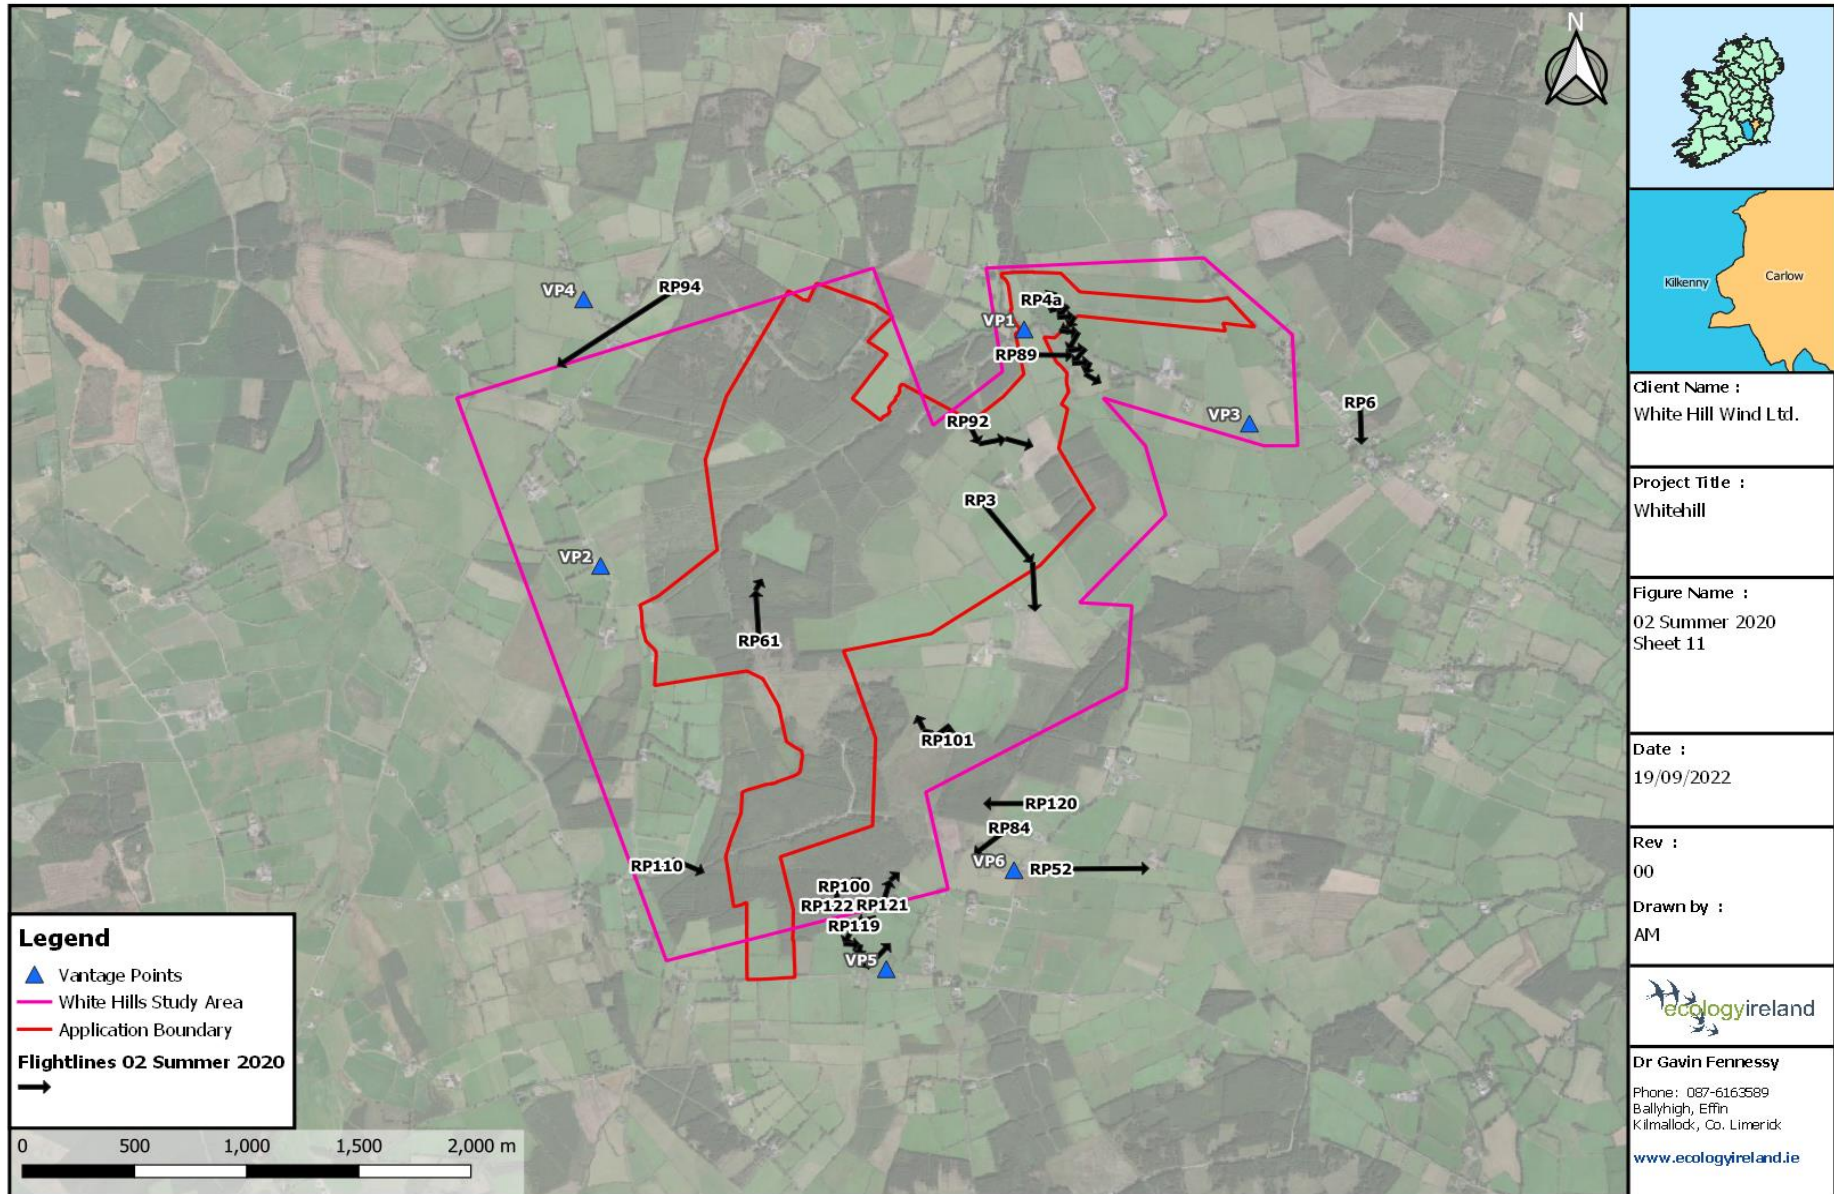

**Table A5.3.2: Flightline Descriptions for the Breeding Season 2020**

Winter Season 2020/2021									
Flightline ID	Date	Species	Number	Time first seen	Duration of observation (s)	Initial flight height	Duration within Wind Farm Site (s)	Off-site (s)	Observation description (note if observed flight height deviated significantly)
WD1	28/10/2020	Golden Plover	300	09:10	1380	30m	0	1380	Distant observation of flock circling off-site from 30-60m AGL.
WD2	28/10/2020	Snipe	2	09:18	15	15m	0	15	Brief sighting of two Snipe flying to north of VP1
WD3	28/10/2020	Golden Plover	10	09:25	20	25m	0	20	Small flock heading west.
RP1	28/10/2020	Sparrowhawk	1	11:19	10	15m	0	10	Male Sparrowhawk observed off-site.
WD4	28/10/2020	Golden Plover	300	11:20	9000	50m	0	9000	Large flock circling for prolonged period from 11:20 to 14:10. Followed similar route but rising and dropping from 20-120m AGL.
RP2	28/10/2020	Buzzard	1	11:45	60	30m	60	0	Buzzard hunting over farmland.
RP3	28/10/2020	Sparrowhawk	1	11:51	5	10m	5	0	Brief sighting of Sparrowhawk.
RP4	28/10/2020	Peregrine Falcon	1	11:55	60	110m	0	60	Peregrine seen to northeast of VP1
RP5	28/10/2020	Buzzard	1	12:19	30	40m	0	30	Buzzard flying past VP4.
RP6	28/10/2020	Buzzard	1	12:30	20	10m	0	20	Buzzard seen off-site east of VP1.
RP7	28/10/2020	Kestrel	1	12:56	110	20m	0	110	Kestrel hunting north of the Wind Farm Site.
RP8	28/10/2020	Kestrel	1	13:15	20	10m	0	20	Kestrel (Female) hunting close to VP3.
RP9	28/10/2020	Kestrel	1	13:18	75	15m	0	75	Kestrel being mobbed by Jackdaws.
RP10	28/10/2020	Buzzard	1	13:29	20	25m	0	20	Buzzard hunting over farmland.
WD5	28/10/2020	Snipe	1	13:59	95	50m	95	0	Snipe circled and then headed west.