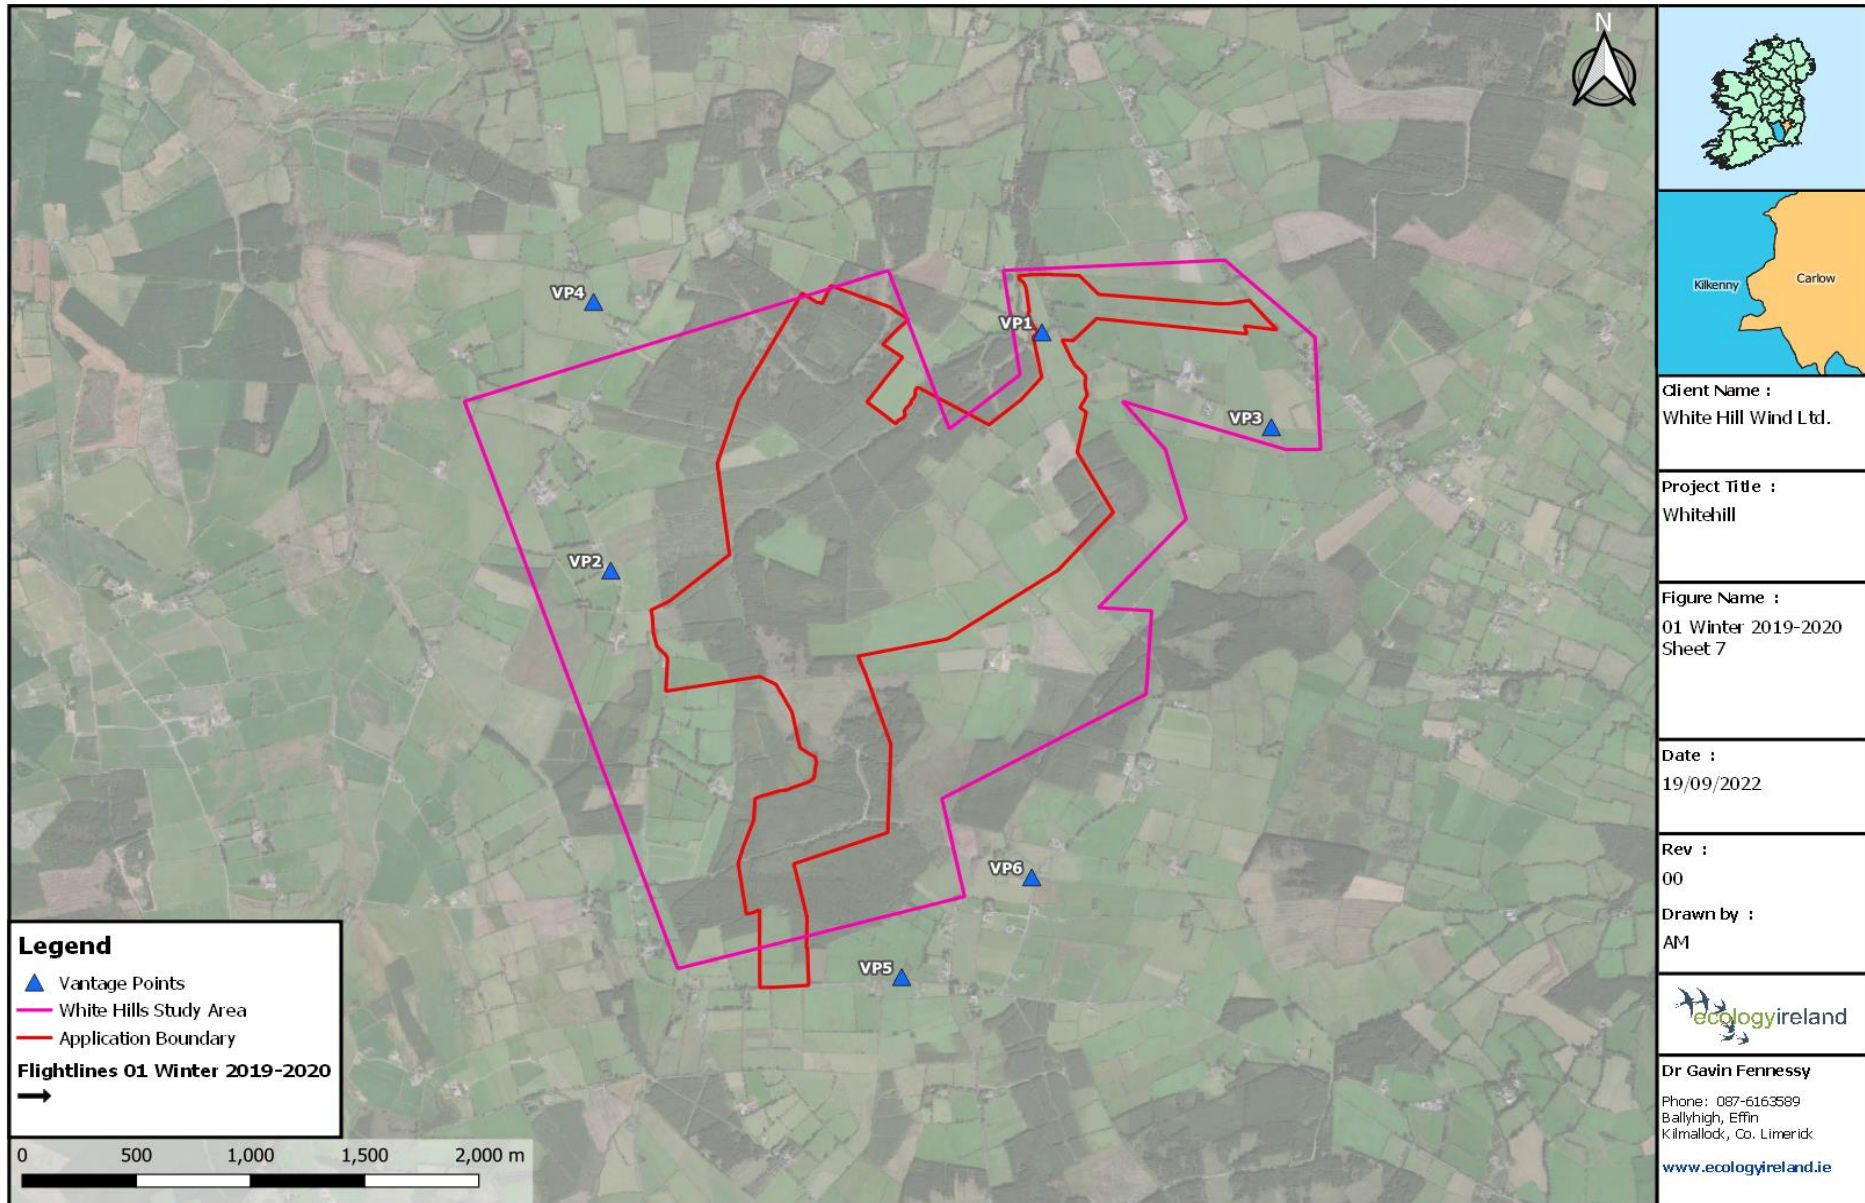

**Table A5.3.1: Flightline Descriptions for the Winter Season 2019/2020.**

Annex 5.3: Bird Survey Flightlines

Breeding Season 2020									
Flightline ID	Date	Species	Number	Time first seen	Duration of observation (s)	Initial flight height	Duration within Wind Farm Site (s)	Off-site (s)	Observation description (note if observed flight height deviated significantly)
RP1	07/03/2020	Buzzard	1	10:05	90	80m	0	90	Buzzard soaring south of VP3 flying to northwest.
RP2	07/03/2020	Buzzard	1	11:40	60	60m	0	60	Buzzard soaring/flying north of conifers.
RP3	07/03/2020	Kestrel	1	13:39	70	40m	50	20	Kestrel hunting before dropping from view to the ground.
RP4	07/03/2020	Buzzard	1	14:12	175	80m	20	155	Buzzard soaring and circling up to 90m AGL heading south.
RP4	07/03/2020	Sparrowhawk	1	14:12	205	50m	30	175	Sparrowhawk with similar flightline of Buzzard [RP106] as it headed south gaining height to 60m AGL.
WT1	07/03/2020	Lesser Black-backed Gull	1	14:17	70	80m	0	70	Lesser Black-backed Gull flying to northwest.
RP5	07/03/2020	Buzzard	1	14:40	325	55m	25	300	Buzzard soaring and flying slowly to northwest.
RP6	23/04/2020	Sparrowhawk	1	08:19	25	25m	0	25	Sparrowhawk flying south off-site.
WT2	23/04/2020	Grey Heron	2	08:22	30	25m	0	30	Two Grey Herons flying south off-site.
WD1	23/04/2020	Golden Plover	130	08:49	210	20m	50	160	Flock of Golden Plover flying from 5-35m AGL. Dropped from view north of VP6.
WD2	23/04/2020	Golden Plover	269	10:01	300	20m	200	100	Flock circling and heading north over Wind Farm Site from 20-30m AGL. Gaining altitude and from 50m-100m AGL for 200s and 100m-150m for 50s.
WD3	23/04/2020	Golden Plover	18	10:03	110	60m	80	30	Small flock of Golden Plover flying north at 60-70m AGL.
WD4	23/04/2020	Golden Plover	30	10:05	30	40m	20	10	Golden Plover flying to northeast