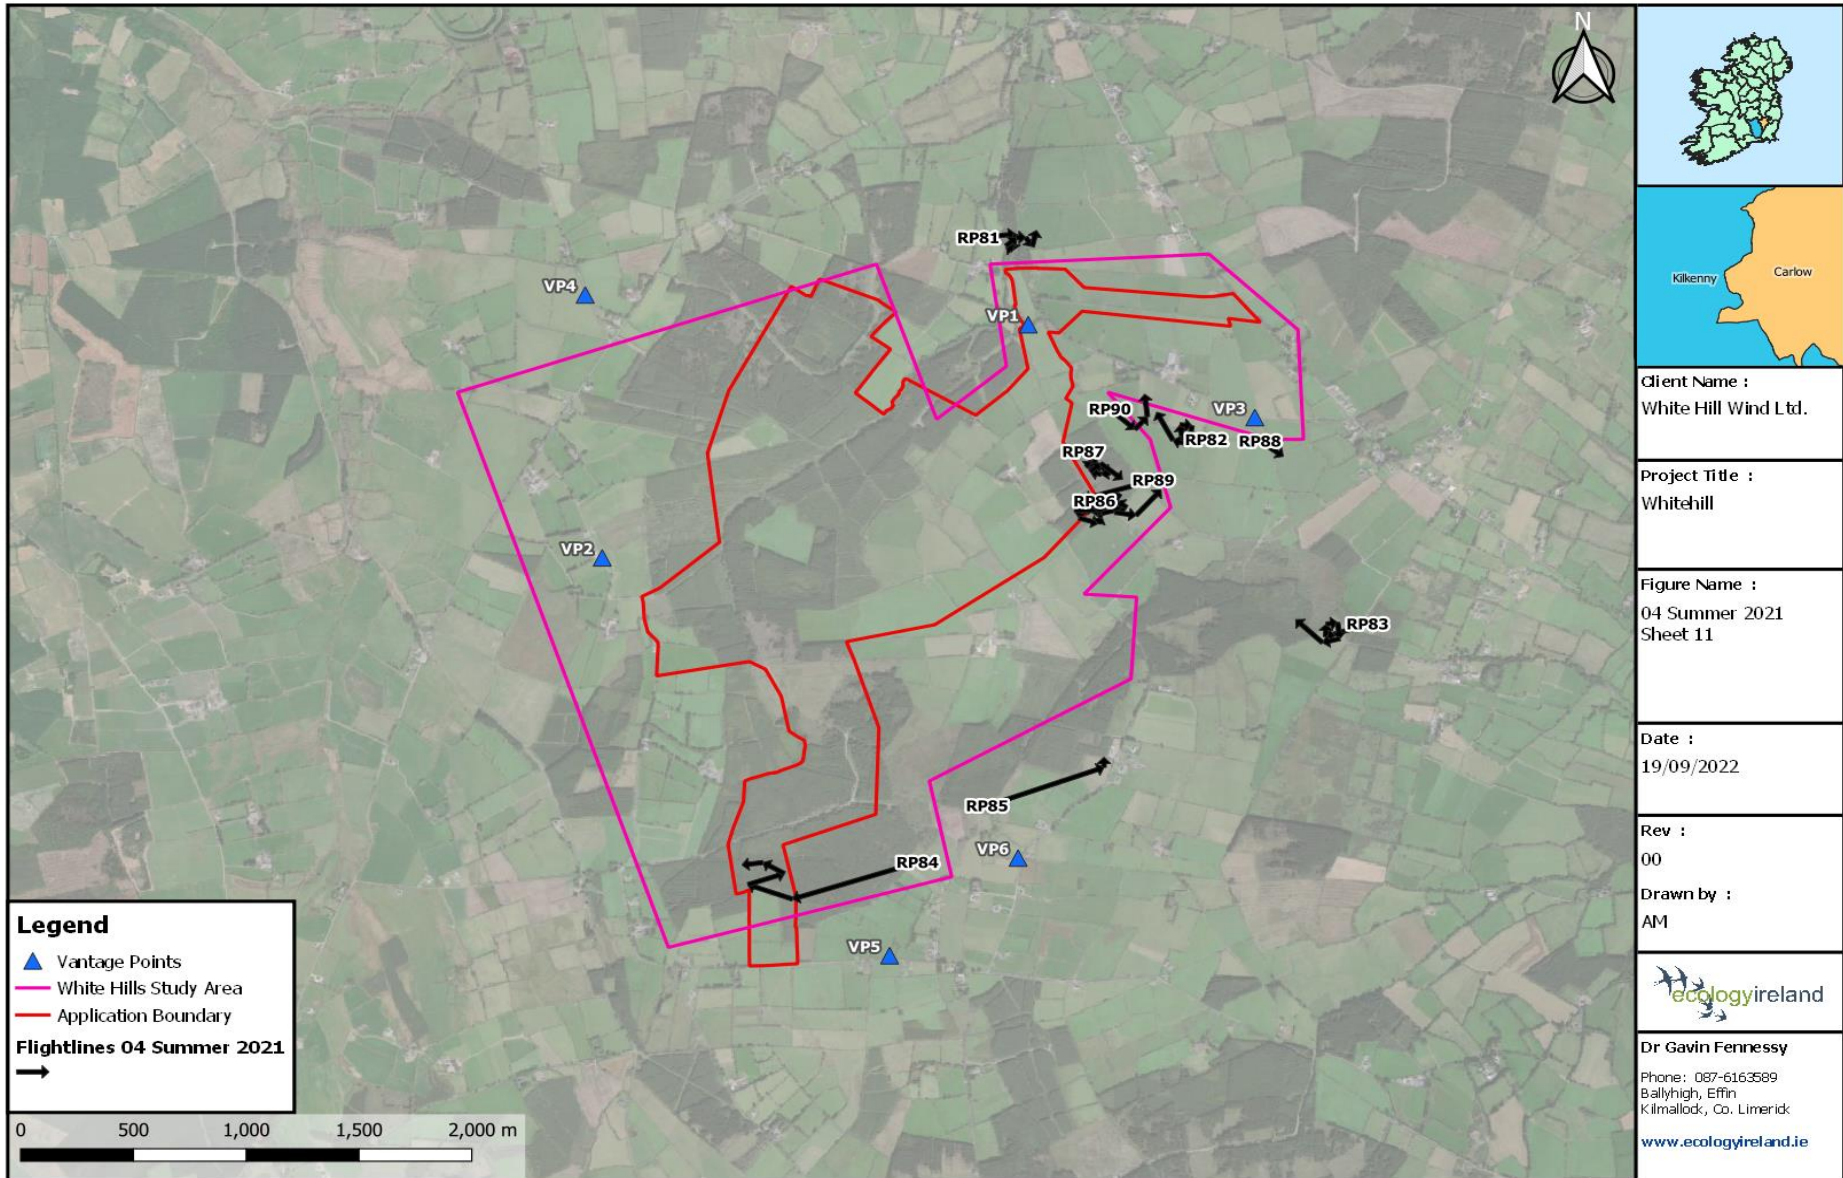

**Table A5.3.4: Flightline Descriptions for the Breeding Season 2021**

Annex 5.3: Bird Survey Flightlines

Winter Season 2021/2022									
Flightline ID	Date	Species	Number	Time first seen	Duration of observation (s)	Initial flight height	Duration within Wind Farm Site (s)	Off-site (s)	Observation description (note if observed flight height deviated significantly)
WD1	11/10/2021	Golden Plover	100	09:02	30	100m	0	30	Golden Plover flocks seen well off-site.
WT1	11/10/2021	Grey Heron	1	09:09	120	15m	100	20	Grey Heron joined by second bird, flying west and then north.
WT3	11/10/2021	Grey Heron	2	09:15	15	20m	0	15	Grey Heron adult and juvenile flying north.
WT2	11/10/2021	Mallard	4	09:15	20	15m	0	20	Mallard flying south near VP3.
WT4	11/10/2021	Grey Heron	1	09:37	5	10m	0	5	Grey Heron flying north.
RP1	11/10/2021	Buzzard	1	10:00	20	<5m	0	20	Buzzard flying east off-site.
RP2	11/10/2021	Buzzard	1	10:45	40	20m	20	20	Buzzard dropping to land south of VP1.
WT5	11/10/2021	Teal	7	11:19	15	<5m	5	10	Teal landing at pond in farmland
RP3	11/10/2021	Buzzard	1	11:26	220	5m	25	195	Buzzard flying over farmland gaining height to 25m AGL.
RP4	11/10/2021	Buzzard	1	12:14	45	5m	0	45	Buzzard flying south past VP6, calling.
RP5	11/10/2021	Buzzard	1	13:27	45	15m	10	35	Buzzard flying south of VP1 being mobbed by Corvids.
RP6	11/10/2021	Peregrine Falcon	1	13:31	10	10m	0	10	Peregrine flying past VP5 heading to the southwest.
RP7	11/10/2021	Sparrowhawk	1	13:51	30	5m	0	30	Sparrowhawk (Male) hunting past VP flushed flock of House Sparrow and Finch flock.
WT6	11/10/2021	Teal	8	14:02	10	5m	0	10	Flock of Teal flying low and fast.
RP8	11/10/2021	Sparrowhawk	1	14:34	205	30m	20	185	Sparrowhawk gaining height being mobbed by a Rook, 30-100m AGL as it headed north