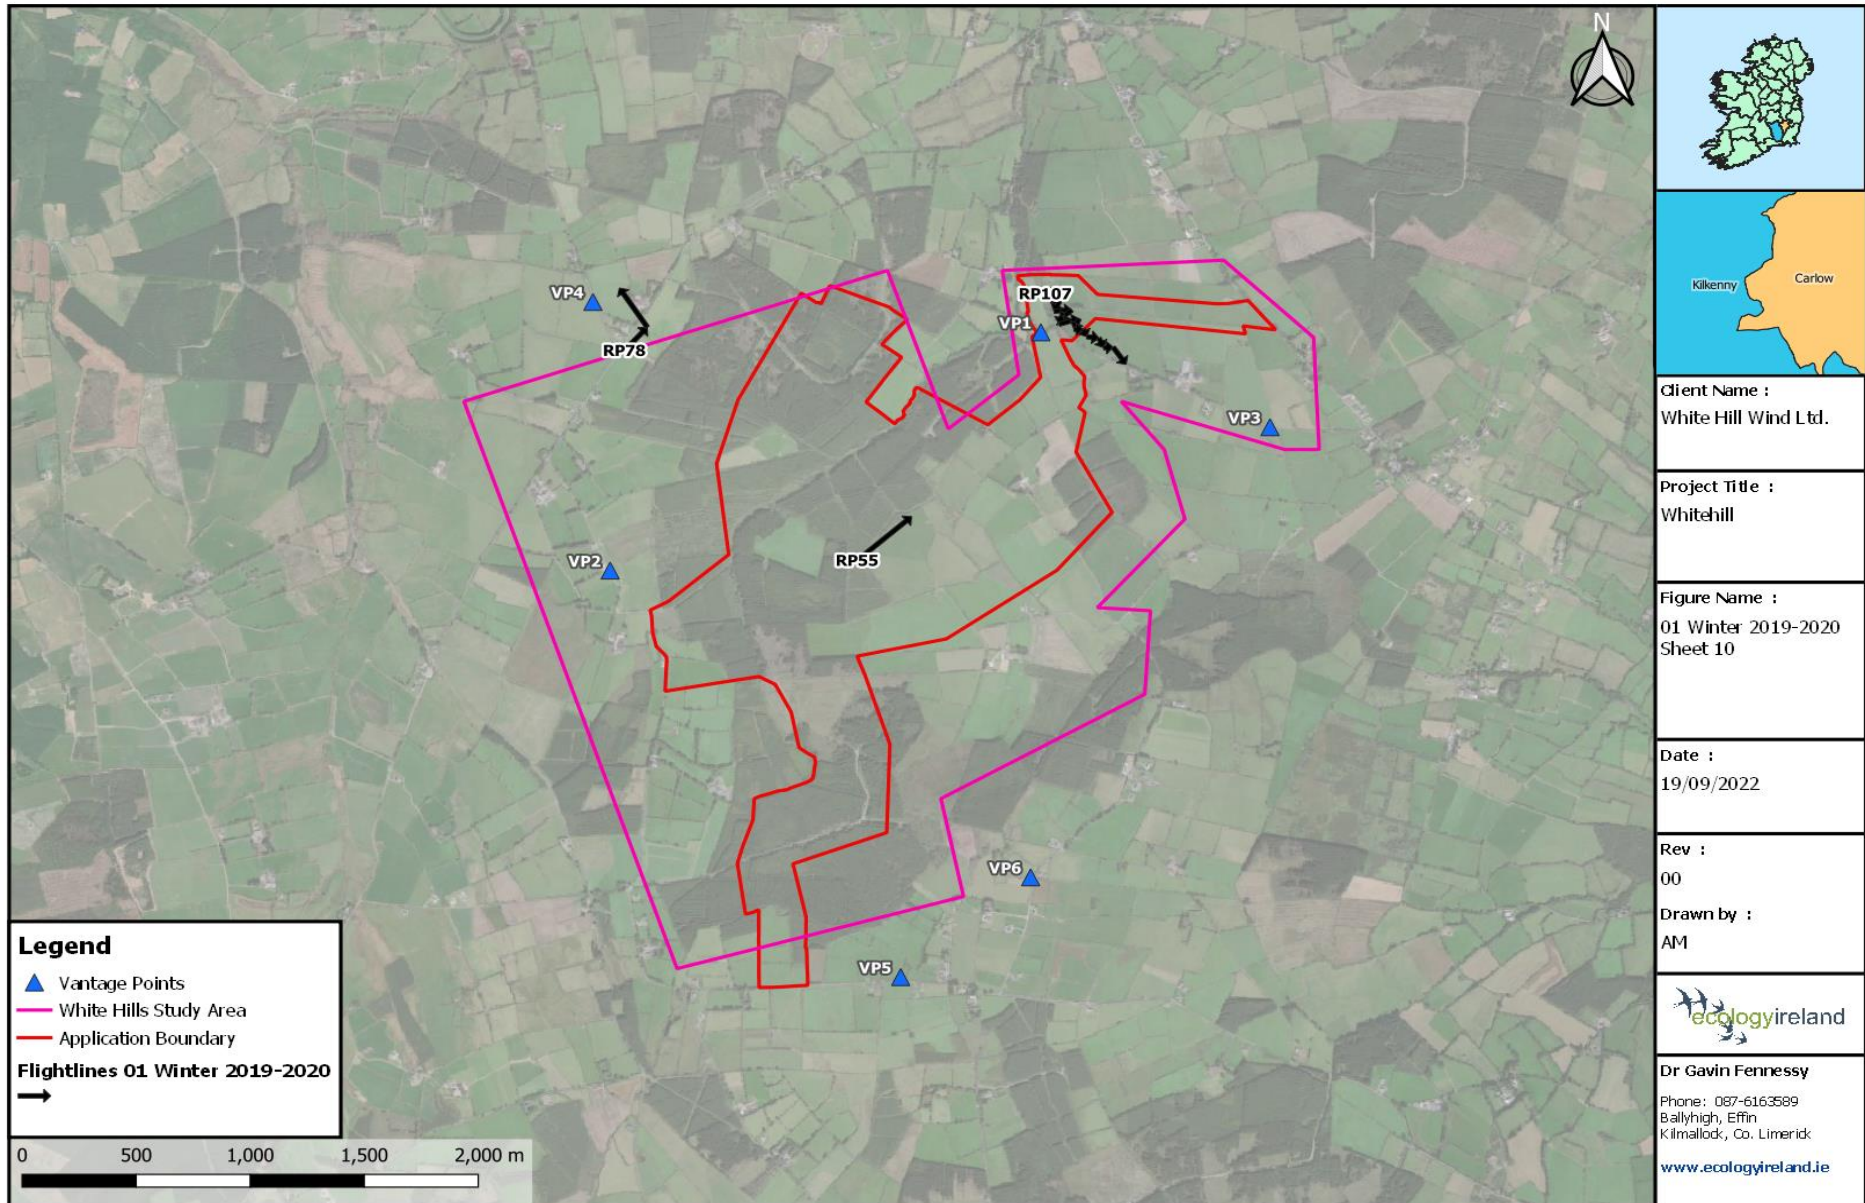

**Table A5.3.1: Flightline Descriptions for the Winter Season 2019/2020.**

Annex 5.3: Bird Survey Flightlines

Breeding Season 2020									
Flightline ID	Date	Species	Number	Time first seen	Duration of observation (s)	Initial flight height	Duration within Wind Farm Site (s)	Off-site (s)	Observation description (note if observed flight height deviated significantly)
RP1	07/03/2020	Buzzard	1	10:05	90	80m	0	90	Buzzard soaring south of VP3 flying to northwest.
RP2	07/03/2020	Buzzard	1	11:40	60	60m	0	60	Buzzard soaring/flying north of conifers.
RP3	07/03/2020	Kestrel	1	13:39	70	40m	50	20	Kestrel hunting before dropping from view to the ground.
RP4	07/03/2020	Buzzard	1	14:12	175	80m	20	155	Buzzard soaring and circling up to 90m AGL heading south.
RP4	07/03/2020	Sparrowhawk	1	14:12	205	50m	30	175	Sparrowhawk with similar flightline of Buzzard [RP106] as it headed south gaining height to 60m AGL.
WT1	07/03/2020	Lesser Black-backed Gull	1	14:17	70	80m	0	70	Lesser Black-backed Gull flying to northwest.
RP5	07/03/2020	Buzzard	1	14:40	325	55m	25	300	Buzzard soaring and flying slowly to northwest.
RP6	23/04/2020	Sparrowhawk	1	08:19	25	25m	0	25	Sparrowhawk flying south off-site.
WT2	23/04/2020	Grey Heron	2	08:22	30	25m	0	30	Two Grey Herons flying south off-site.
WD1	23/04/2020	Golden Plover	130	08:49	210	20m	50	160	Flock of Golden Plover flying from 5-35m AGL. Dropped from view north of VP6.
WD2	23/04/2020	Golden Plover	269	10:01	300	20m	200	100	Flock circling and heading north over Wind Farm Site from 20-30m AGL. Gaining altitude and from 50m-100m AGL for 200s and 100m-150m for 50s.
WD3	23/04/2020	Golden Plover	18	10:03	110	60m	80	30	Small flock of Golden Plover flying north at 60-70m AGL.
WD4	23/04/2020	Golden Plover	30	10:05	30	40m	20	10	Golden Plover flying to northeast