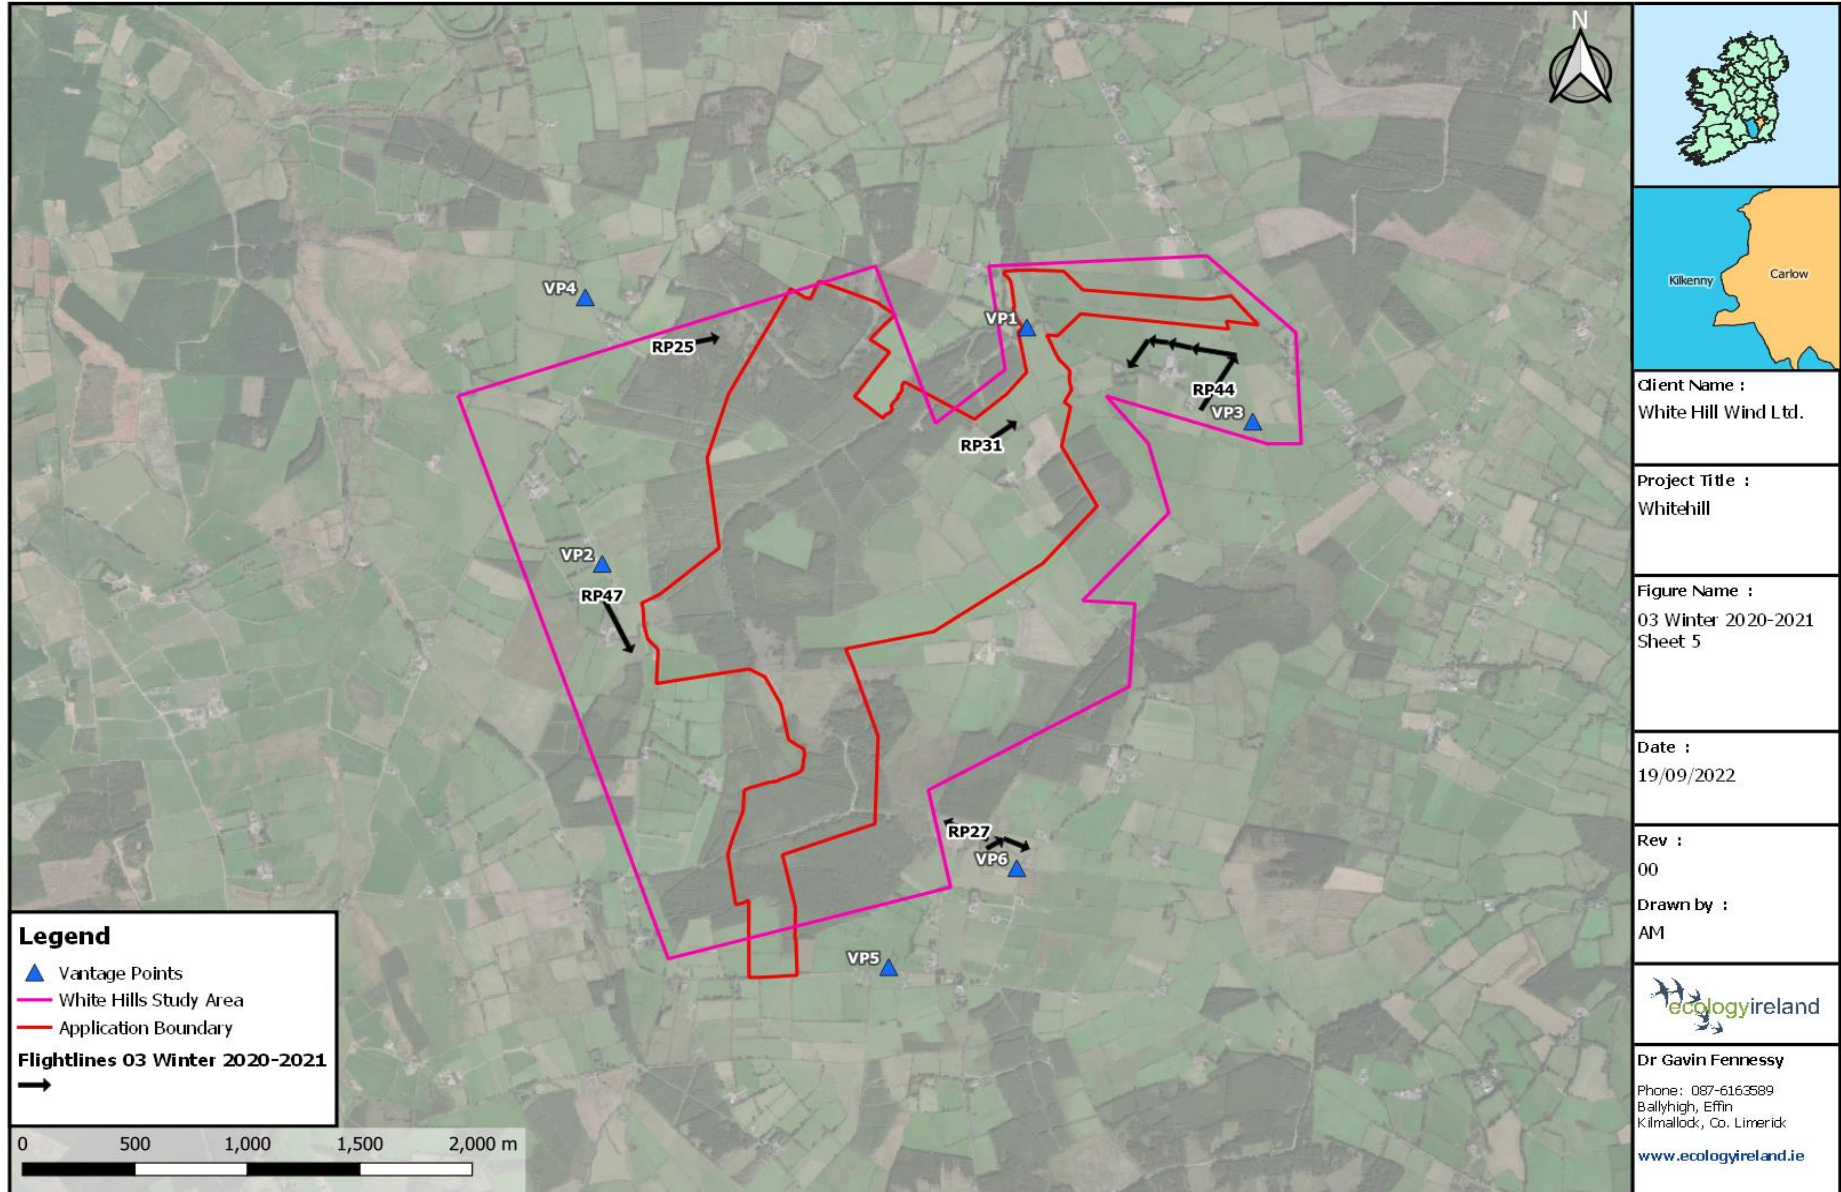

**Table A5.3.3: Flightline Descriptions for the Winter Season 2020/2021**

Breeding Season 2021									
Flightline ID	Date	Species	Number	Time first seen	Duration of observation (s)	Initial flight height	Duration within Wind Farm Site (s)	Off-site (s)	Observation description (note if observed flight height deviated significantly)
WD1	19/03/2021	Golden Plover	50	10:04	350	100m	280	70	Flock of Golden Plover in broad sweeping circle.
RP1	19/03/2021	Buzzard	2	10:18	120	40m	0	120	Buzzards soaring off-site.
RP2	19/03/2021	Sparrowhawk	1	10:44	10	10m	0	10	Brief sighting of Sparrowhawk flying east.
WT1	19/03/2021	Grey Heron	1	10:45	25	30m	0	25	Grey Heron in commuting flight off-site.
WT2	19/03/2021	Grey Heron	1	11:02	100	5m	0	100	Grey Heron flying low to the southwest north of VP4.
RP3	19/03/2021	Buzzard	2	11:12	30	35m	0	30	Buzzards flying together over forestry.
RP4	19/03/2021	Buzzard	2	11:27	120	100m	0	120	Two Buzzards circling and soaring together.
RP5	19/03/2021	Buzzard	1	11:35	10	30m	10	0	Buzzard flying over forestry, dropped from view.
RP6	19/03/2021	Buzzard	3	11:42	120	100m	0	120	Three Buzzards flying together, different from the two birds under observation at the same time [RP7]
RP7	19/03/2021	Buzzard	2	11:42	10	40m	0	10	Two Buzzards seen briefly.
RP8	19/03/2021	Sparrowhawk	1	12:18	75	60m	50	25	Femal Sparrowhawk in display flight.
RP9	19/03/2021	Kestrel	1	12:20	10	25m	10	0	Brief sighting of commuting Kestrel heading east.
WD2	19/03/2021	Golden Plover	50	12:22	10	40m	10	0	Golden Plovers flying east.
WD3	19/03/2021	Golden Plover	40	12:29	60	30m	0	60	Golden Plovers circling off-site.
RP10	19/03/2021	Sparrowhawk	1	12:36	40	20m	0	40	Sparrowhawk (Female)