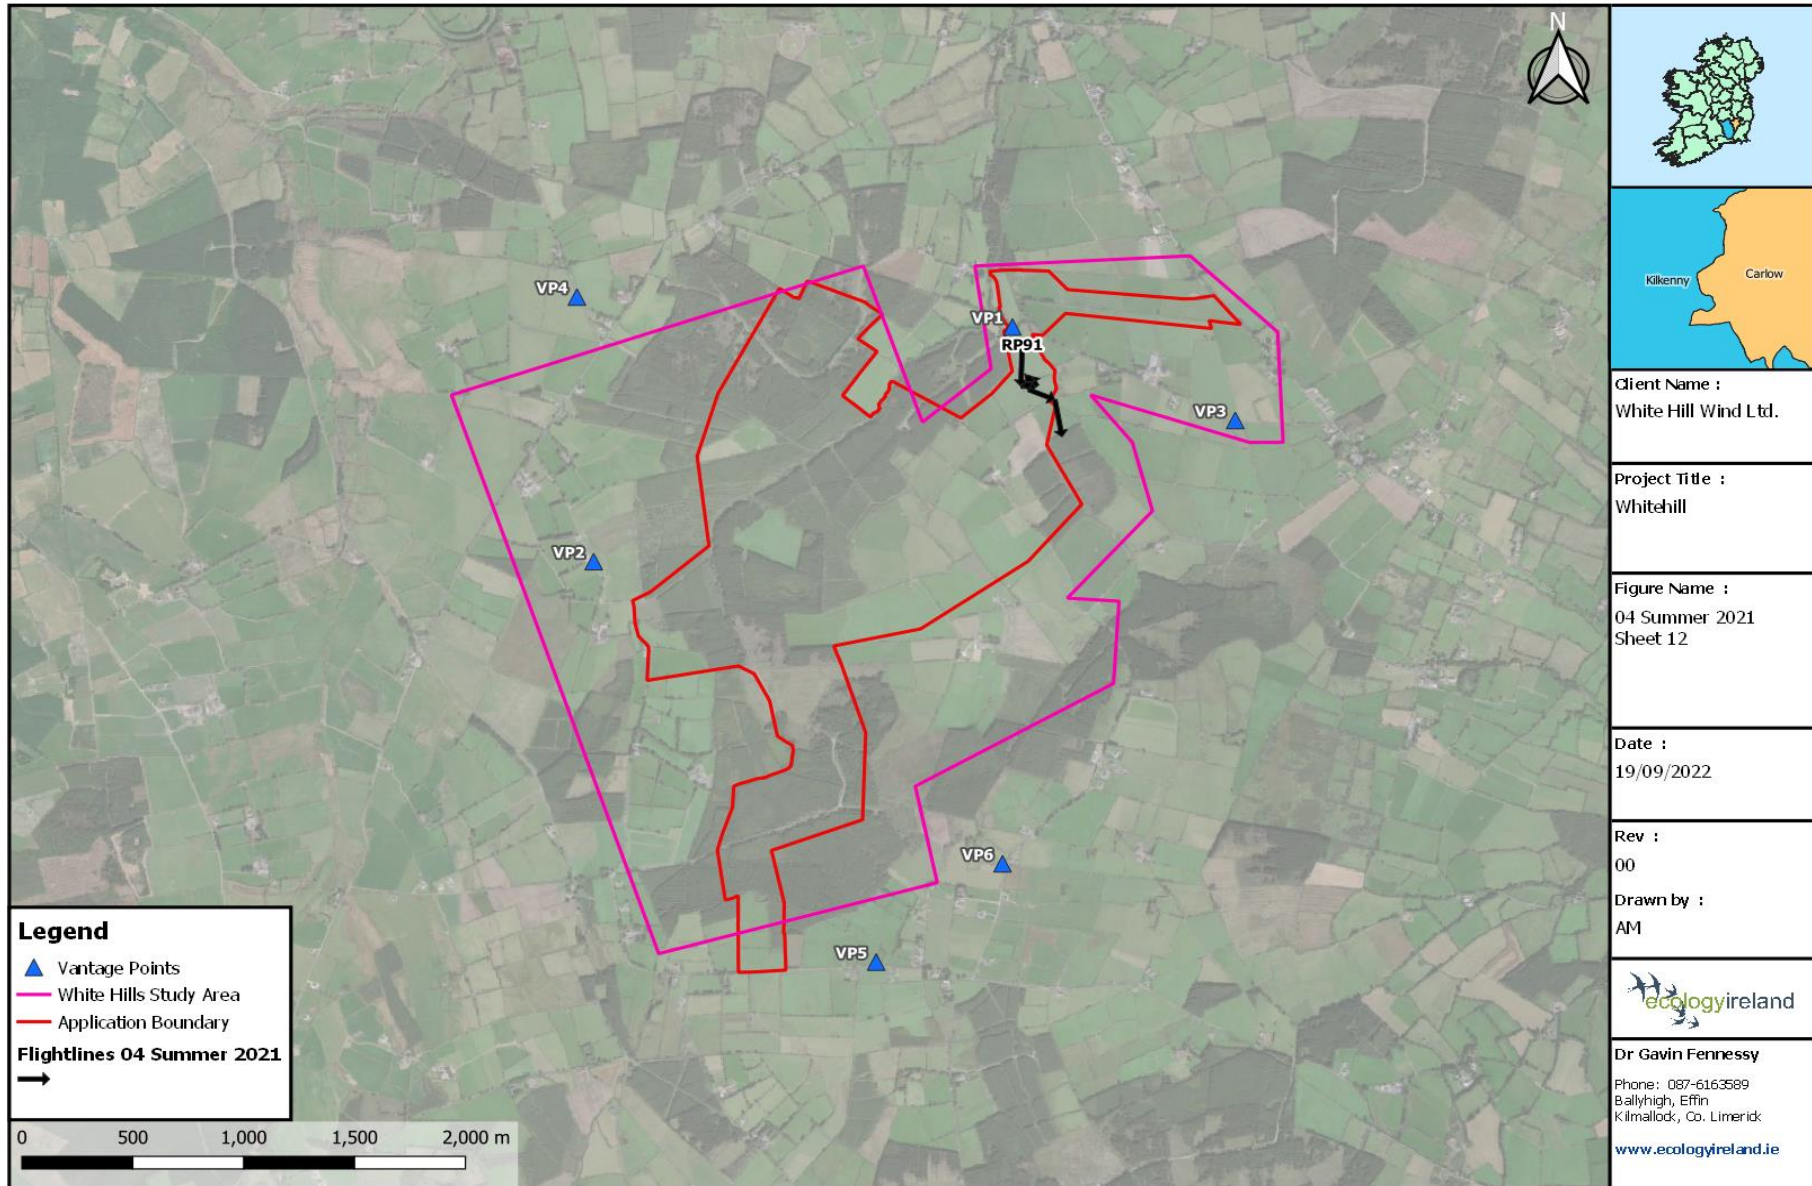

**Table A5.3.4: Flightline Descriptions for the Breeding Season 2021**

Annex 5.3: Bird Survey Flightlines

Winter Season 2021/2022									
Flightline ID	Date	Species	Number	Time first seen	Duration of observation (s)	Initial flight height	Duration within Wind Farm Site (s)	Off-site (s)	Observation description (note if observed flight height deviated significantly)
WD1	11/10/2021	Golden Plover	100	09:02	30	100m	0	30	Golden Plover flocks seen well off-site.
WT1	11/10/2021	Grey Heron	1	09:09	120	15m	100	20	Grey Heron joined by second bird, flying west and then north.
WT3	11/10/2021	Grey Heron	2	09:15	15	20m	0	15	Grey Heron adult and juvenile flying north.
WT2	11/10/2021	Mallard	4	09:15	20	15m	0	20	Mallard flying south near VP3.
WT4	11/10/2021	Grey Heron	1	09:37	5	10m	0	5	Grey Heron flying north.
RP1	11/10/2021	Buzzard	1	10:00	20	<5m	0	20	Buzzard flying east off-site.
RP2	11/10/2021	Buzzard	1	10:45	40	20m	20	20	Buzzard dropping to land south of VP1.
WT5	11/10/2021	Teal	7	11:19	15	<5m	5	10	Teal landing at pond in farmland
RP3	11/10/2021	Buzzard	1	11:26	220	5m	25	195	Buzzard flying over farmland gaining height to 25m AGL.
RP4	11/10/2021	Buzzard	1	12:14	45	5m	0	45	Buzzard flying south past VP6, calling.
RP5	11/10/2021	Buzzard	1	13:27	45	15m	10	35	Buzzard flying south of VP1 being mobbed by Corvids.
RP6	11/10/2021	Peregrine Falcon	1	13:31	10	10m	0	10	Peregrine flying past VP5 heading to the southwest.
RP7	11/10/2021	Sparrowhawk	1	13:51	30	5m	0	30	Sparrowhawk (Male) hunting past VP flushed flock of House Sparrow and Finch flock.
WT6	11/10/2021	Teal	8	14:02	10	5m	0	10	Flock of Teal flying low and fast.
RP8	11/10/2021	Sparrowhawk	1	14:34	205	30m	20	185	Sparrowhawk gaining height being mobbed by a Rook, 30-100m AGL as it headed north