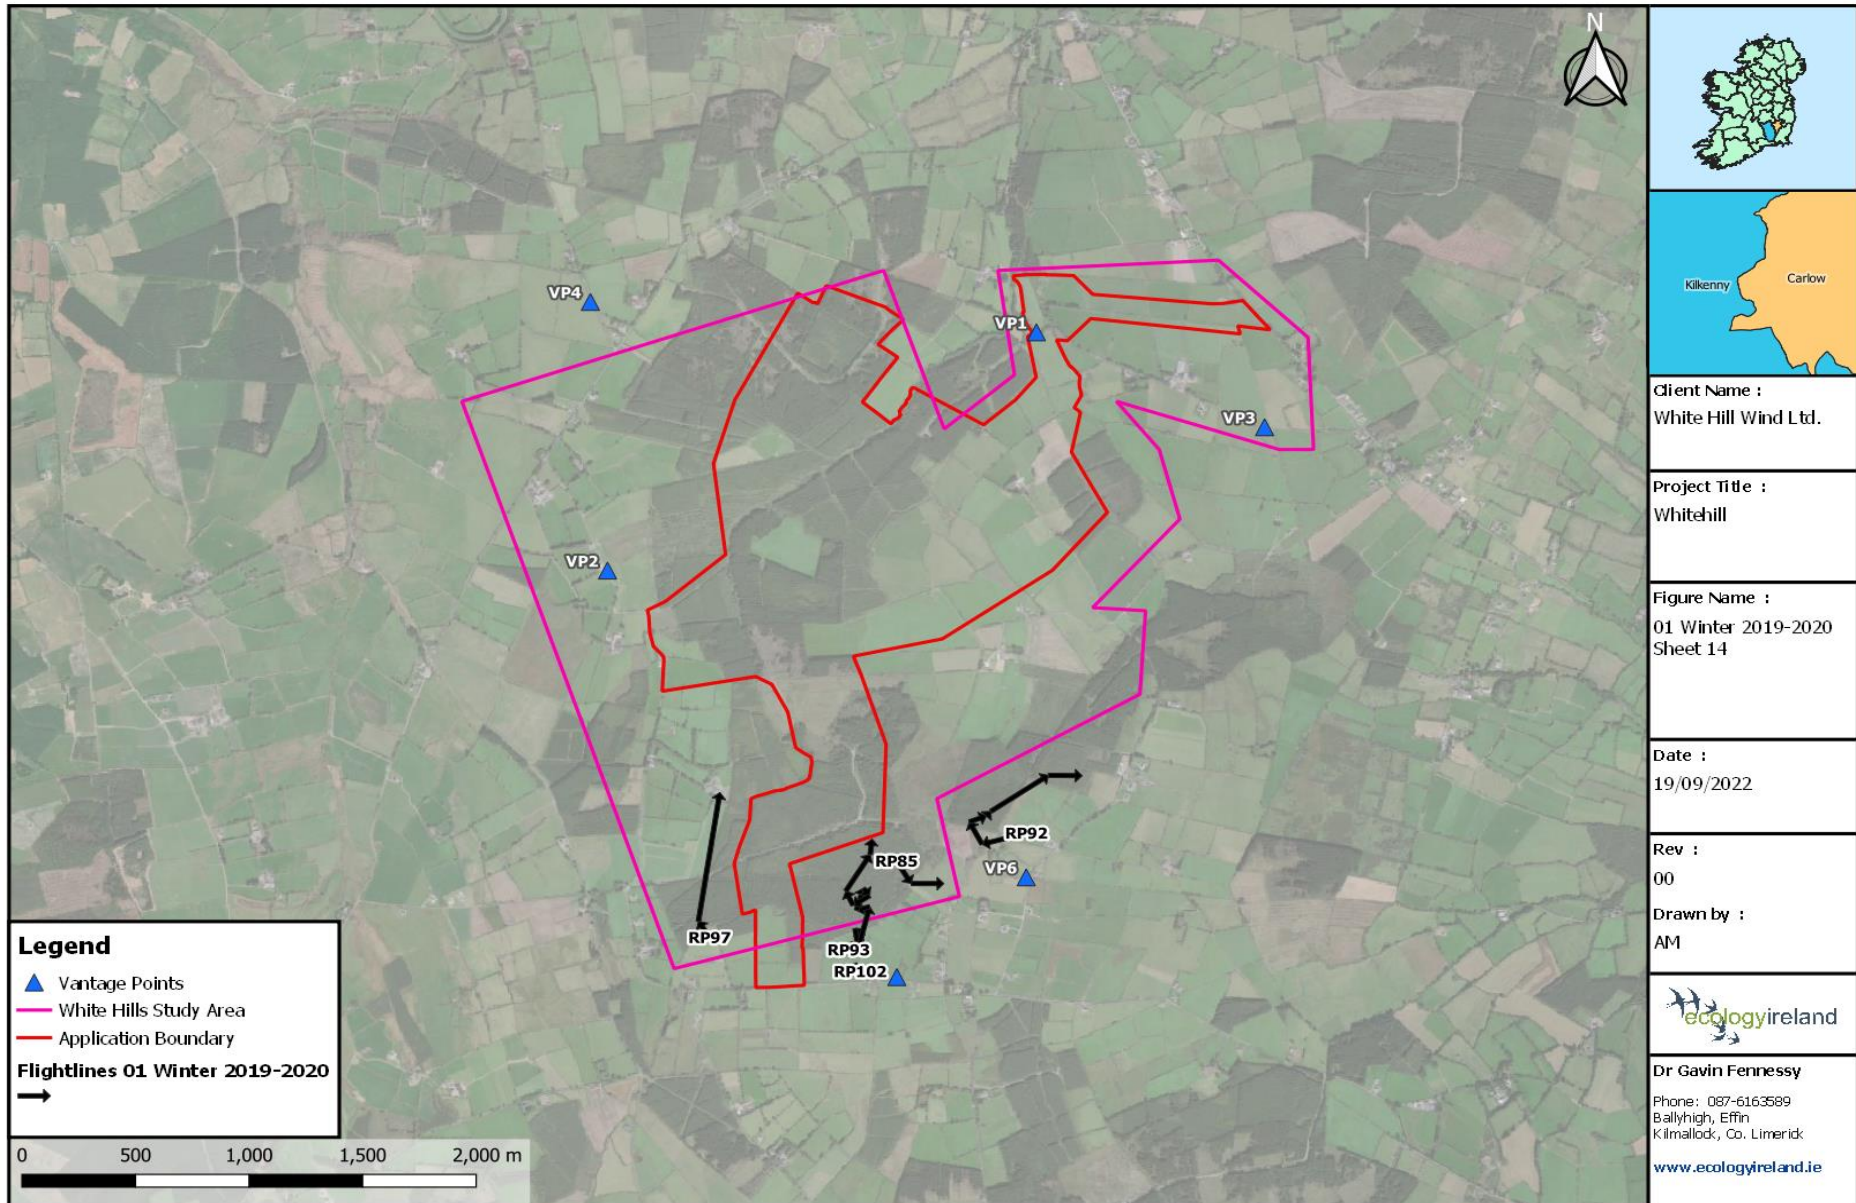

**Table A5.3.1: Flightline Descriptions for the Winter Season 2019/2020.**

Annex 5.3: Bird Survey Flightlines

Breeding Season 2020									
Flightline ID	Date	Species	Number	Time first seen	Duration of observation (s)	Initial flight height	Duration within Wind Farm Site (s)	Off-site (s)	Observation description (note if observed flight height deviated significantly)
RP1	07/03/2020	Buzzard	1	10:05	90	80m	0	90	Buzzard soaring south of VP3 flying to northwest.
RP2	07/03/2020	Buzzard	1	11:40	60	60m	0	60	Buzzard soaring/flying north of conifers.
RP3	07/03/2020	Kestrel	1	13:39	70	40m	50	20	Kestrel hunting before dropping from view to the ground.
RP4	07/03/2020	Buzzard	1	14:12	175	80m	20	155	Buzzard soaring and circling up to 90m AGL heading south.
RP4	07/03/2020	Sparrowhawk	1	14:12	205	50m	30	175	Sparrowhawk with similar flightline of Buzzard [RP106] as it headed south gaining height to 60m AGL.
WT1	07/03/2020	Lesser Black-backed Gull	1	14:17	70	80m	0	70	Lesser Black-backed Gull flying to northwest.
RP5	07/03/2020	Buzzard	1	14:40	325	55m	25	300	Buzzard soaring and flying slowly to northwest.
RP6	23/04/2020	Sparrowhawk	1	08:19	25	25m	0	25	Sparrowhawk flying south off-site.
WT2	23/04/2020	Grey Heron	2	08:22	30	25m	0	30	Two Grey Herons flying south off-site.
WD1	23/04/2020	Golden Plover	130	08:49	210	20m	50	160	Flock of Golden Plover flying from 5-35m AGL. Dropped from view north of VP6.
WD2	23/04/2020	Golden Plover	269	10:01	300	20m	200	100	Flock circling and heading north over Wind Farm Site from 20-30m AGL. Gaining altitude and from 50m-100m AGL for 200s and 100m-150m for 50s.
WD3	23/04/2020	Golden Plover	18	10:03	110	60m	80	30	Small flock of Golden Plover flying north at 60-70m AGL.
WD4	23/04/2020	Golden Plover	30	10:05	30	40m	20	10	Golden Plover flying to northeast