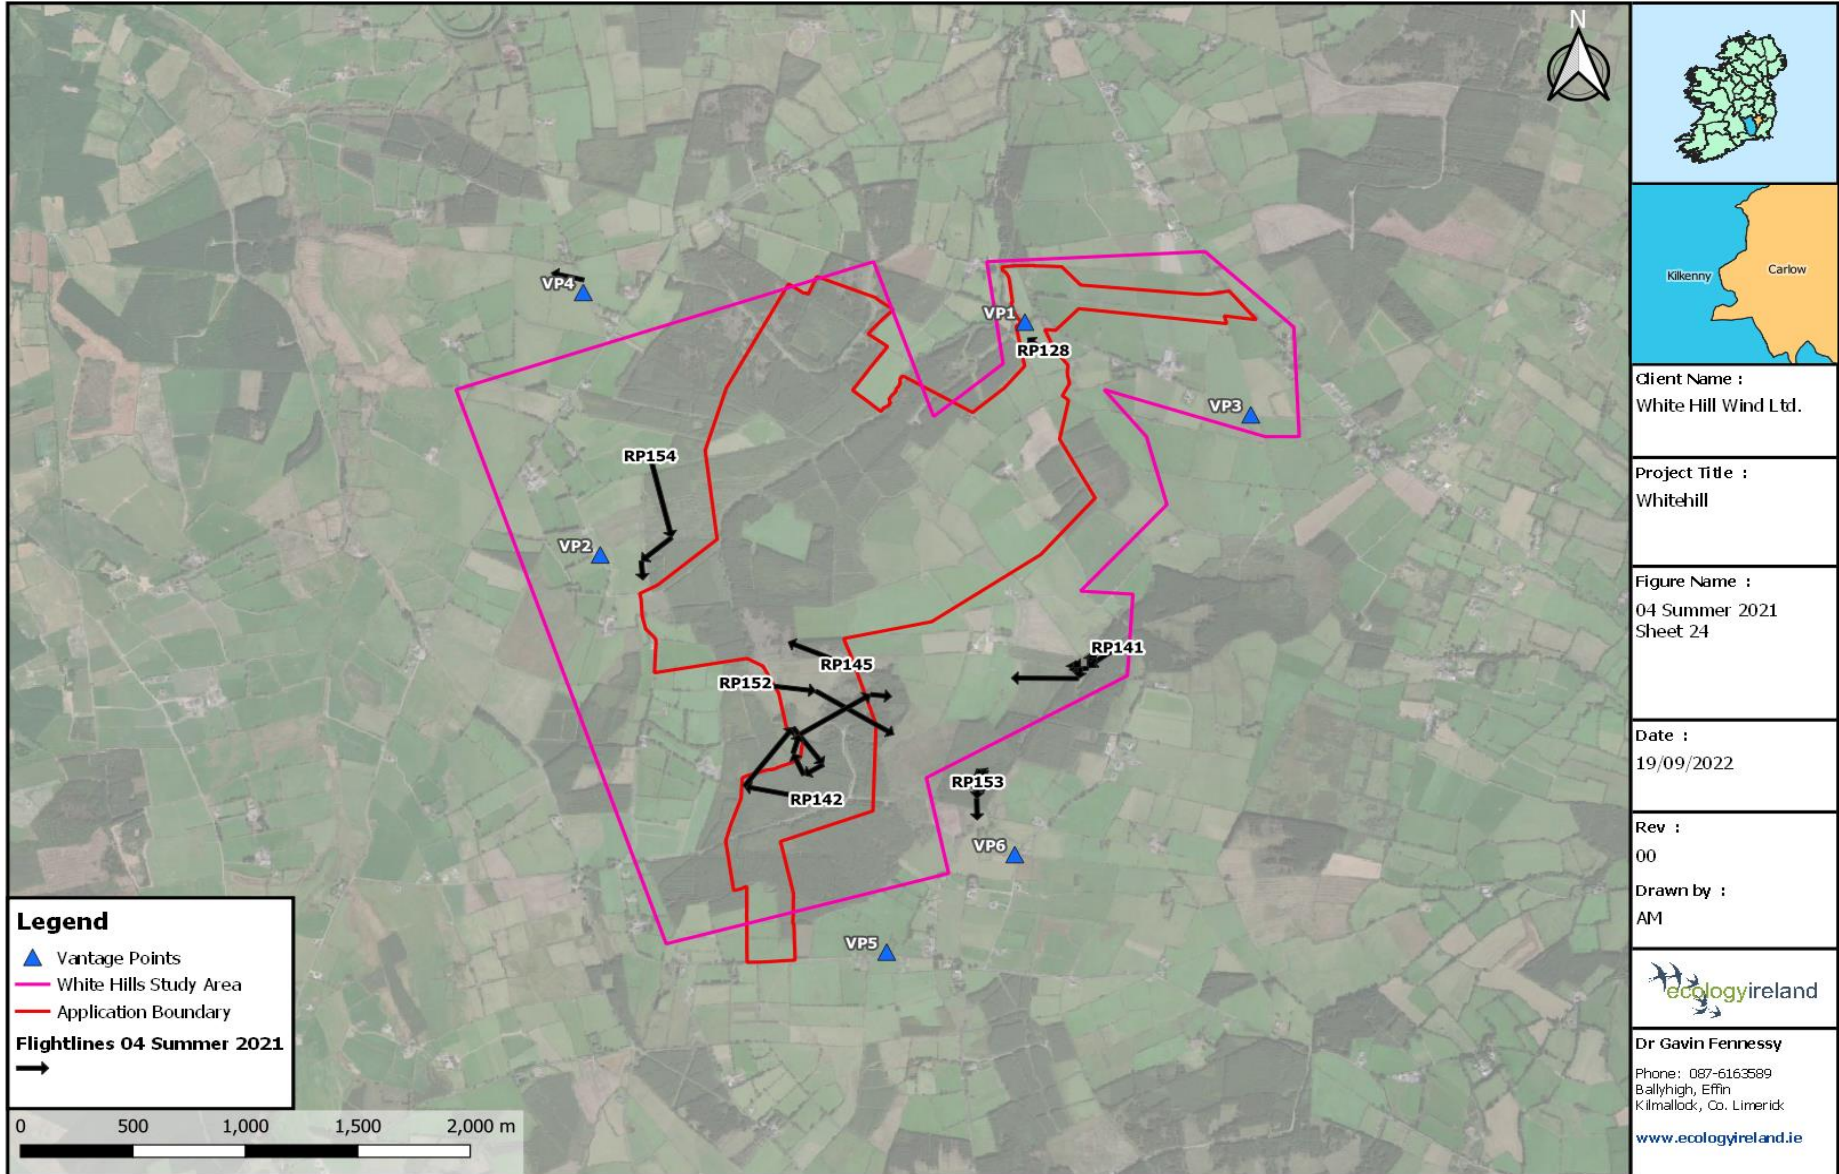

**Table A5.3.4: Flightline Descriptions for the Breeding Season 2021**

Annex 5.3: Bird Survey Flightlines

Winter Season 2021/2022									
Flightline ID	Date	Species	Number	Time first seen	Duration of observation (s)	Initial flight height	Duration within Wind Farm Site (s)	Off-site (s)	Observation description (note if observed flight height deviated significantly)
WD1	11/10/2021	Golden Plover	100	09:02	30	100m	0	30	Golden Plover flocks seen well off-site.
WT1	11/10/2021	Grey Heron	1	09:09	120	15m	100	20	Grey Heron joined by second bird, flying west and then north.
WT3	11/10/2021	Grey Heron	2	09:15	15	20m	0	15	Grey Heron adult and juvenile flying north.
WT2	11/10/2021	Mallard	4	09:15	20	15m	0	20	Mallard flying south near VP3.
WT4	11/10/2021	Grey Heron	1	09:37	5	10m	0	5	Grey Heron flying north.
RP1	11/10/2021	Buzzard	1	10:00	20	<5m	0	20	Buzzard flying east off-site.
RP2	11/10/2021	Buzzard	1	10:45	40	20m	20	20	Buzzard dropping to land south of VP1.
WT5	11/10/2021	Teal	7	11:19	15	<5m	5	10	Teal landing at pond in farmland
RP3	11/10/2021	Buzzard	1	11:26	220	5m	25	195	Buzzard flying over farmland gaining height to 25m AGL.
RP4	11/10/2021	Buzzard	1	12:14	45	5m	0	45	Buzzard flying south past VP6, calling.
RP5	11/10/2021	Buzzard	1	13:27	45	15m	10	35	Buzzard flying south of VP1 being mobbed by Corvids.
RP6	11/10/2021	Peregrine Falcon	1	13:31	10	10m	0	10	Peregrine flying past VP5 heading to the southwest.
RP7	11/10/2021	Sparrowhawk	1	13:51	30	5m	0	30	Sparrowhawk (Male) hunting past VP flushed flock of House Sparrow and Finch flock.
WT6	11/10/2021	Teal	8	14:02	10	5m	0	10	Flock of Teal flying low and fast.
RP8	11/10/2021	Sparrowhawk	1	14:34	205	30m	20	185	Sparrowhawk gaining height being mobbed by a Rook, 30-100m AGL as it headed north