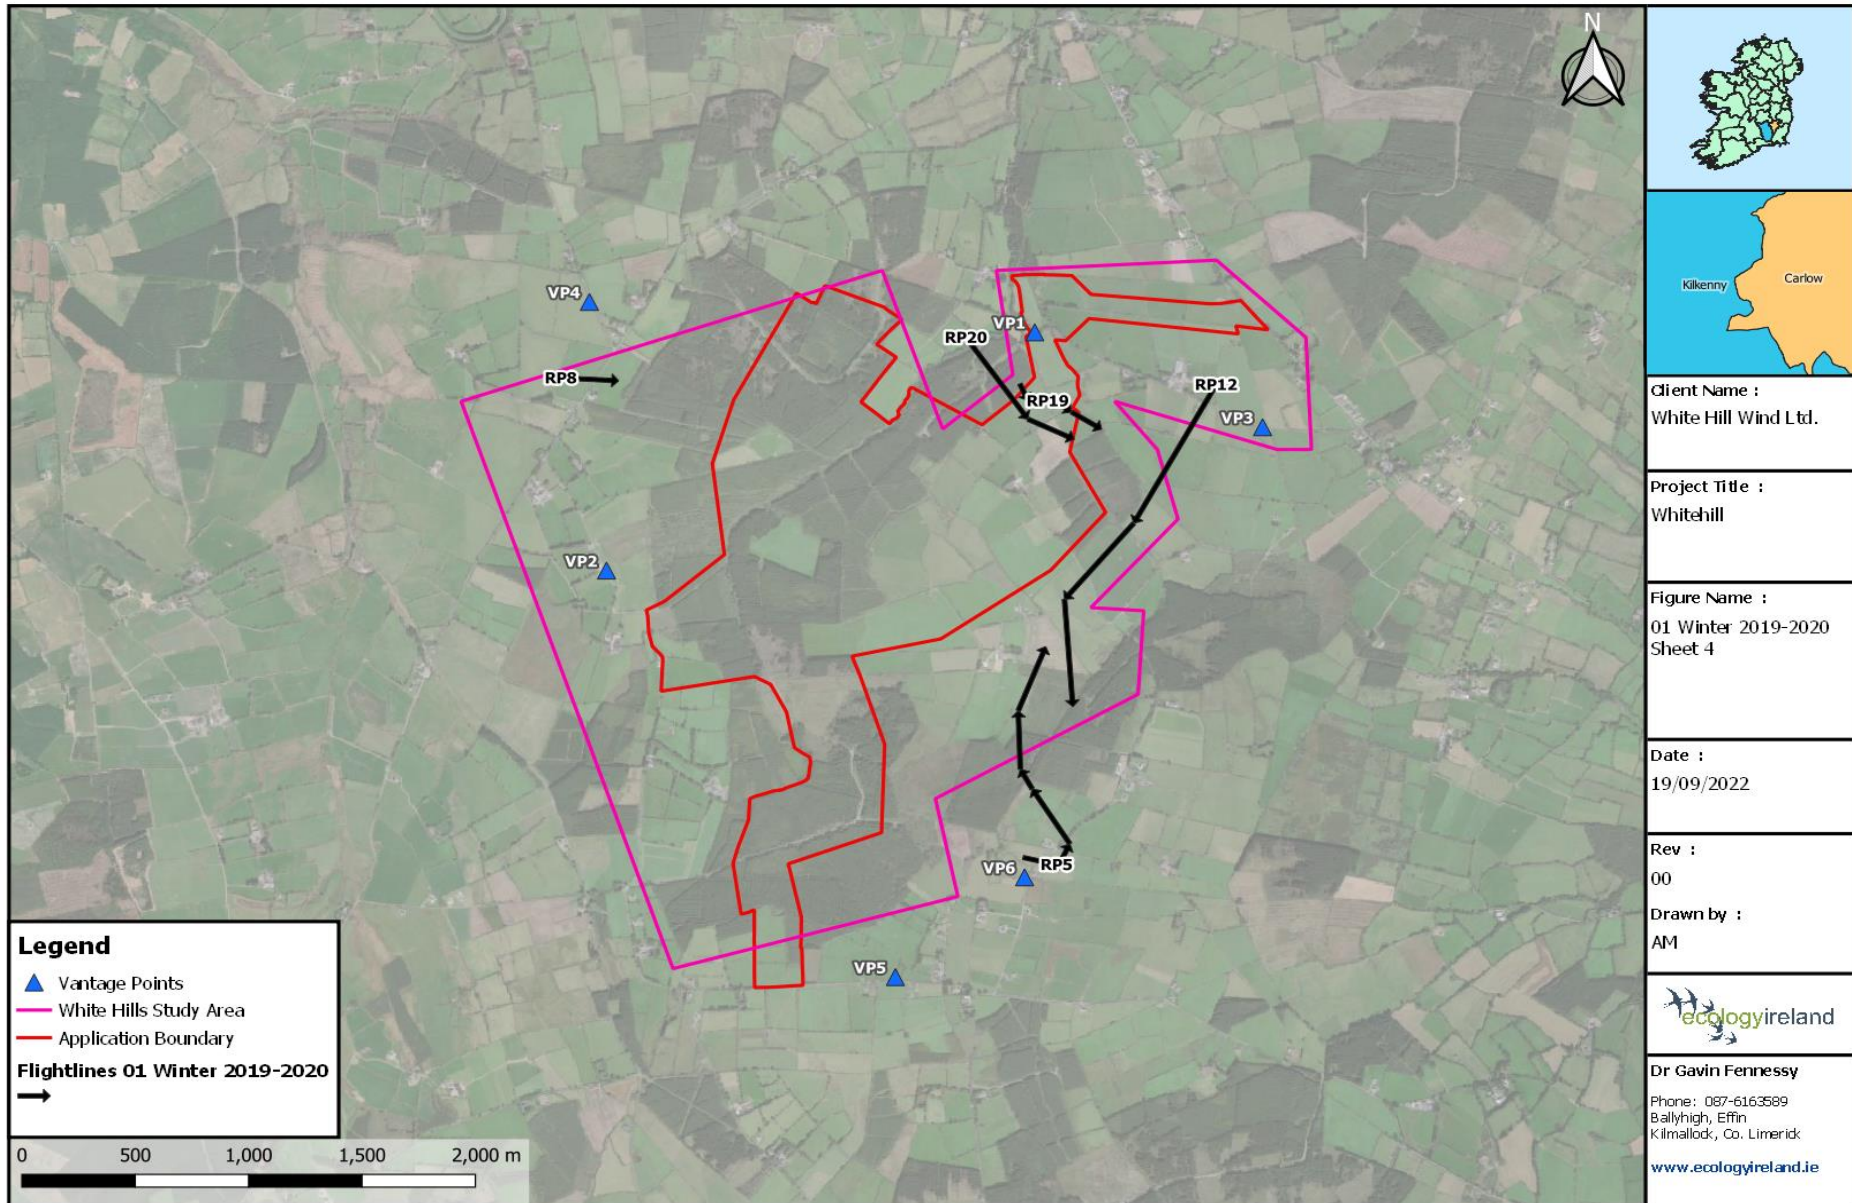

**Table A5.3.1: Flightline Descriptions for the Winter Season 2019/2020.**

Annex 5.3: Bird Survey Flightlines

Breeding Season 2020									
Flightline ID	Date	Species	Number	Time first seen	Duration of observation (s)	Initial flight height	Duration within Wind Farm Site (s)	Off-site (s)	Observation description (note if observed flight height deviated significantly)
RP1	07/03/2020	Buzzard	1	10:05	90	80m	0	90	Buzzard soaring south of VP3 flying to northwest.
RP2	07/03/2020	Buzzard	1	11:40	60	60m	0	60	Buzzard soaring/flying north of conifers.
RP3	07/03/2020	Kestrel	1	13:39	70	40m	50	20	Kestrel hunting before dropping from view to the ground.
RP4	07/03/2020	Buzzard	1	14:12	175	80m	20	155	Buzzard soaring and circling up to 90m AGL heading south.
RP4	07/03/2020	Sparrowhawk	1	14:12	205	50m	30	175	Sparrowhawk with similar flightline of Buzzard [RP106] as it headed south gaining height to 60m AGL.
WT1	07/03/2020	Lesser Black-backed Gull	1	14:17	70	80m	0	70	Lesser Black-backed Gull flying to northwest.
RP5	07/03/2020	Buzzard	1	14:40	325	55m	25	300	Buzzard soaring and flying slowly to northwest.
RP6	23/04/2020	Sparrowhawk	1	08:19	25	25m	0	25	Sparrowhawk flying south off-site.
WT2	23/04/2020	Grey Heron	2	08:22	30	25m	0	30	Two Grey Herons flying south off-site.
WD1	23/04/2020	Golden Plover	130	08:49	210	20m	50	160	Flock of Golden Plover flying from 5-35m AGL. Dropped from view north of VP6.
WD2	23/04/2020	Golden Plover	269	10:01	300	20m	200	100	Flock circling and heading north over Wind Farm Site from 20-30m AGL. Gaining altitude and from 50m-100m AGL for 200s and 100m-150m for 50s.
WD3	23/04/2020	Golden Plover	18	10:03	110	60m	80	30	Small flock of Golden Plover flying north at 60-70m AGL.
WD4	23/04/2020	Golden Plover	30	10:05	30	40m	20	10	Golden Plover flying to northeast