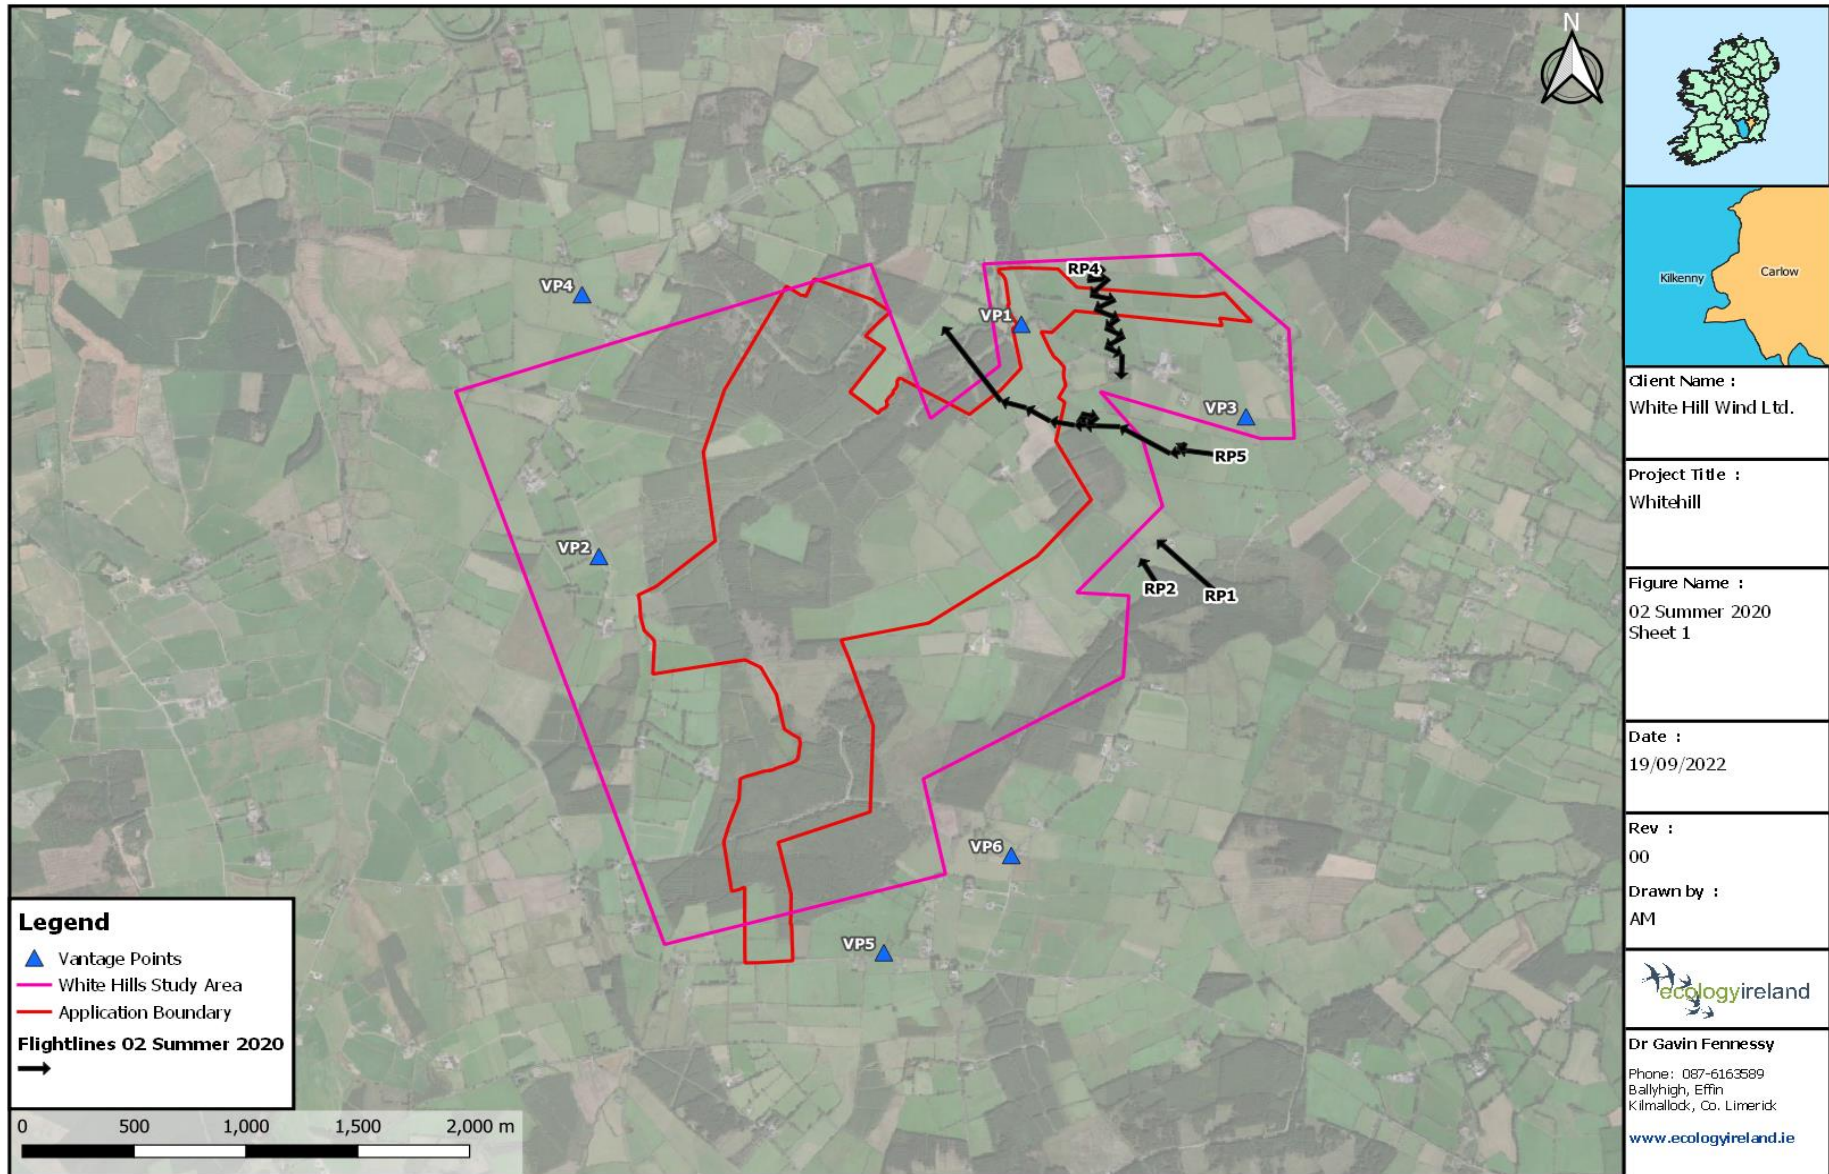

Table A5.3.2: Flightline Descriptions for the Breeding Season 2020