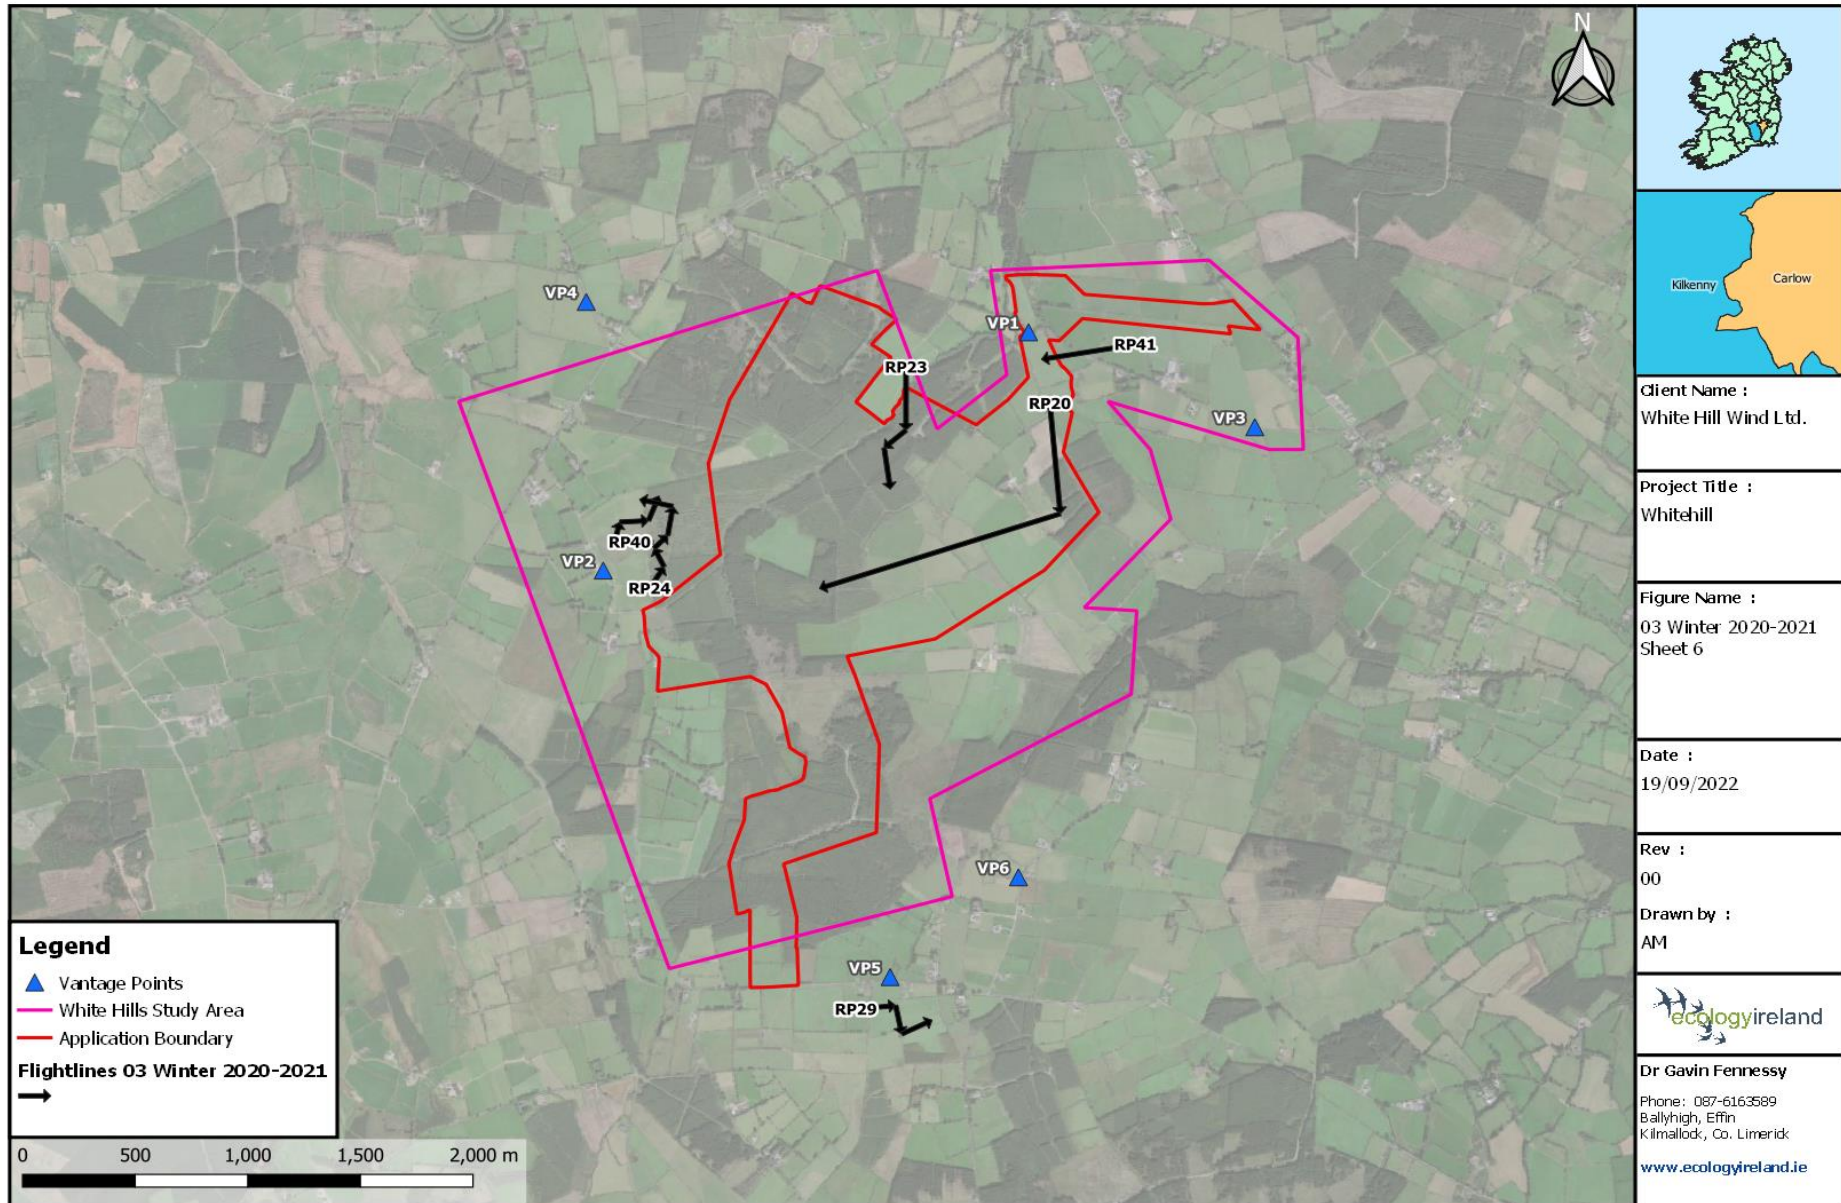

**Table A5.3.3: Flightline Descriptions for the Winter Season 2020/2021**

Breeding Season 2021									
Flightline ID	Date	Species	Number	Time first seen	Duration of observation (s)	Initial flight height	Duration within Wind Farm Site (s)	Off-site (s)	Observation description (note if observed flight height deviated significantly)
WD1	19/03/2021	Golden Plover	50	10:04	350	100m	280	70	Flock of Golden Plover in broad sweeping circle.
RP1	19/03/2021	Buzzard	2	10:18	120	40m	0	120	Buzzards soaring off-site.
RP2	19/03/2021	Sparrowhawk	1	10:44	10	10m	0	10	Brief sighting of Sparrowhawk flying east.
WT1	19/03/2021	Grey Heron	1	10:45	25	30m	0	25	Grey Heron in commuting flight off-site.
WT2	19/03/2021	Grey Heron	1	11:02	100	5m	0	100	Grey Heron flying low to the southwest north of VP4.
RP3	19/03/2021	Buzzard	2	11:12	30	35m	0	30	Buzzards flying together over forestry.
RP4	19/03/2021	Buzzard	2	11:27	120	100m	0	120	Two Buzzards circling and soaring together.
RP5	19/03/2021	Buzzard	1	11:35	10	30m	10	0	Buzzard flying over forestry, dropped from view.
RP6	19/03/2021	Buzzard	3	11:42	120	100m	0	120	Three Buzzards flying together, different from the two birds under observation at the same time [RP7]
RP7	19/03/2021	Buzzard	2	11:42	10	40m	0	10	Two Buzzards seen briefly.
RP8	19/03/2021	Sparrowhawk	1	12:18	75	60m	50	25	Femal Sparrowhawk in display flight.
RP9	19/03/2021	Kestrel	1	12:20	10	25m	10	0	Brief sighting of commuting Kestrel heading east.
WD2	19/03/2021	Golden Plover	50	12:22	10	40m	10	0	Golden Plovers flying east.
WD3	19/03/2021	Golden Plover	40	12:29	60	30m	0	60	Golden Plovers circling off-site.
RP10	19/03/2021	Sparrowhawk	1	12:36	40	20m	0	40	Sparrowhawk (Female)