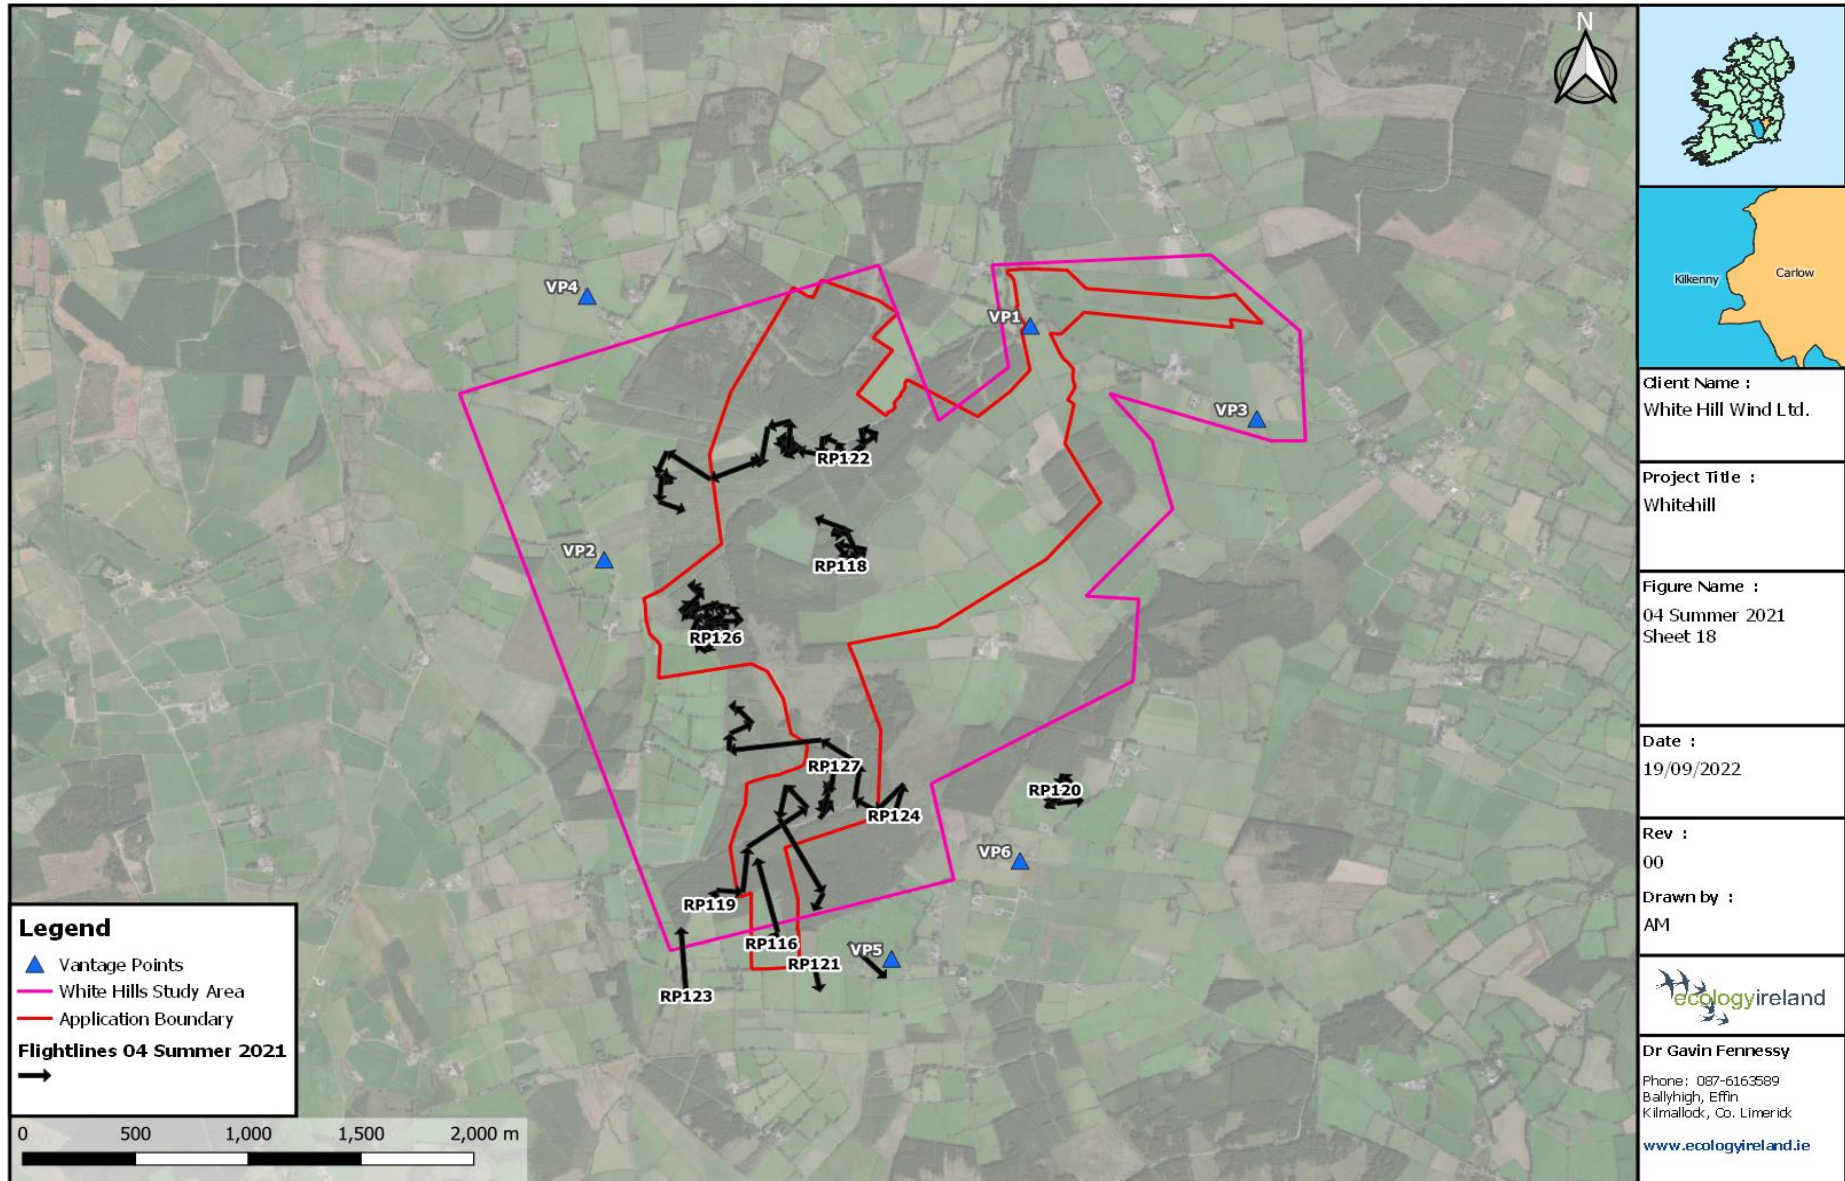

**Table A5.3.4: Flightline Descriptions for the Breeding Season 2021**

Annex 5.3: Bird Survey Flightlines

Winter Season 2021/2022									
Flightline ID	Date	Species	Number	Time first seen	Duration of observation (s)	Initial flight height	Duration within Wind Farm Site (s)	Off-site (s)	Observation description (note if observed flight height deviated significantly)
WD1	11/10/2021	Golden Plover	100	09:02	30	100m	0	30	Golden Plover flocks seen well off-site.
WT1	11/10/2021	Grey Heron	1	09:09	120	15m	100	20	Grey Heron joined by second bird, flying west and then north.
WT3	11/10/2021	Grey Heron	2	09:15	15	20m	0	15	Grey Heron adult and juvenile flying north.
WT2	11/10/2021	Mallard	4	09:15	20	15m	0	20	Mallard flying south near VP3.
WT4	11/10/2021	Grey Heron	1	09:37	5	10m	0	5	Grey Heron flying north.
RP1	11/10/2021	Buzzard	1	10:00	20	<5m	0	20	Buzzard flying east off-site.
RP2	11/10/2021	Buzzard	1	10:45	40	20m	20	20	Buzzard dropping to land south of VP1.
WT5	11/10/2021	Teal	7	11:19	15	<5m	5	10	Teal landing at pond in farmland
RP3	11/10/2021	Buzzard	1	11:26	220	5m	25	195	Buzzard flying over farmland gaining height to 25m AGL.
RP4	11/10/2021	Buzzard	1	12:14	45	5m	0	45	Buzzard flying south past VP6, calling.
RP5	11/10/2021	Buzzard	1	13:27	45	15m	10	35	Buzzard flying south of VP1 being mobbed by Corvids.
RP6	11/10/2021	Peregrine Falcon	1	13:31	10	10m	0	10	Peregrine flying past VP5 heading to the southwest.
RP7	11/10/2021	Sparrowhawk	1	13:51	30	5m	0	30	Sparrowhawk (Male) hunting past VP flushed flock of House Sparrow and Finch flock.
WT6	11/10/2021	Teal	8	14:02	10	5m	0	10	Flock of Teal flying low and fast.
RP8	11/10/2021	Sparrowhawk	1	14:34	205	30m	20	185	Sparrowhawk gaining height being mobbed by a Rook, 30-100m AGL as it headed north