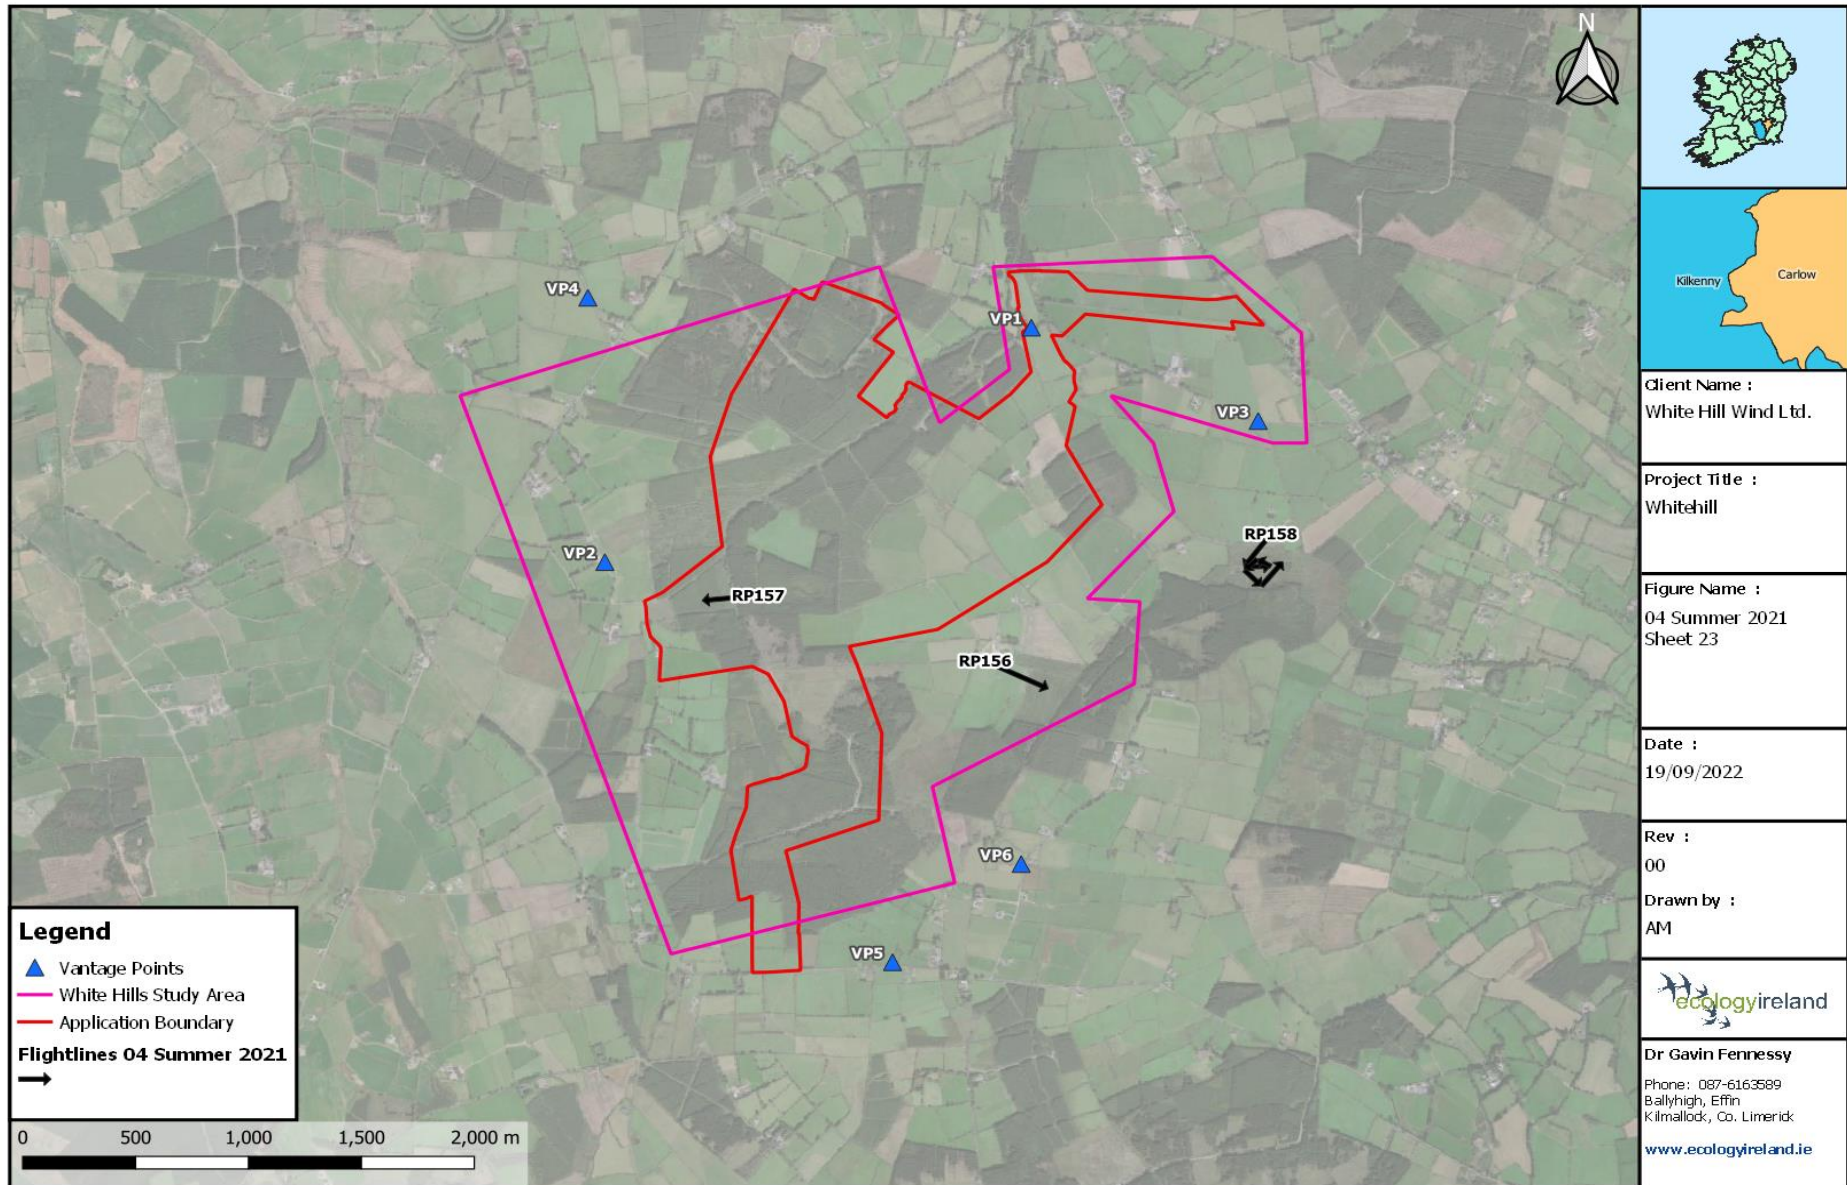

**Table A5.3.4: Flightline Descriptions for the Breeding Season 2021**

Annex 5.3: Bird Survey Flightlines

Winter Season 2021/2022									
Flightline ID	Date	Species	Number	Time first seen	Duration of observation (s)	Initial flight height	Duration within Wind Farm Site (s)	Off-site (s)	Observation description (note if observed flight height deviated significantly)
WD1	11/10/2021	Golden Plover	100	09:02	30	100m	0	30	Golden Plover flocks seen well off-site.
WT1	11/10/2021	Grey Heron	1	09:09	120	15m	100	20	Grey Heron joined by second bird, flying west and then north.
WT3	11/10/2021	Grey Heron	2	09:15	15	20m	0	15	Grey Heron adult and juvenile flying north.
WT2	11/10/2021	Mallard	4	09:15	20	15m	0	20	Mallard flying south near VP3.
WT4	11/10/2021	Grey Heron	1	09:37	5	10m	0	5	Grey Heron flying north.
RP1	11/10/2021	Buzzard	1	10:00	20	<5m	0	20	Buzzard flying east off-site.
RP2	11/10/2021	Buzzard	1	10:45	40	20m	20	20	Buzzard dropping to land south of VP1.
WT5	11/10/2021	Teal	7	11:19	15	<5m	5	10	Teal landing at pond in farmland
RP3	11/10/2021	Buzzard	1	11:26	220	5m	25	195	Buzzard flying over farmland gaining height to 25m AGL.
RP4	11/10/2021	Buzzard	1	12:14	45	5m	0	45	Buzzard flying south past VP6, calling.
RP5	11/10/2021	Buzzard	1	13:27	45	15m	10	35	Buzzard flying south of VP1 being mobbed by Corvids.
RP6	11/10/2021	Peregrine Falcon	1	13:31	10	10m	0	10	Peregrine flying past VP5 heading to the southwest.
RP7	11/10/2021	Sparrowhawk	1	13:51	30	5m	0	30	Sparrowhawk (Male) hunting past VP flushed flock of House Sparrow and Finch flock.
WT6	11/10/2021	Teal	8	14:02	10	5m	0	10	Flock of Teal flying low and fast.
RP8	11/10/2021	Sparrowhawk	1	14:34	205	30m	20	185	Sparrowhawk gaining height being mobbed by a Rook, 30-100m AGL as it headed north