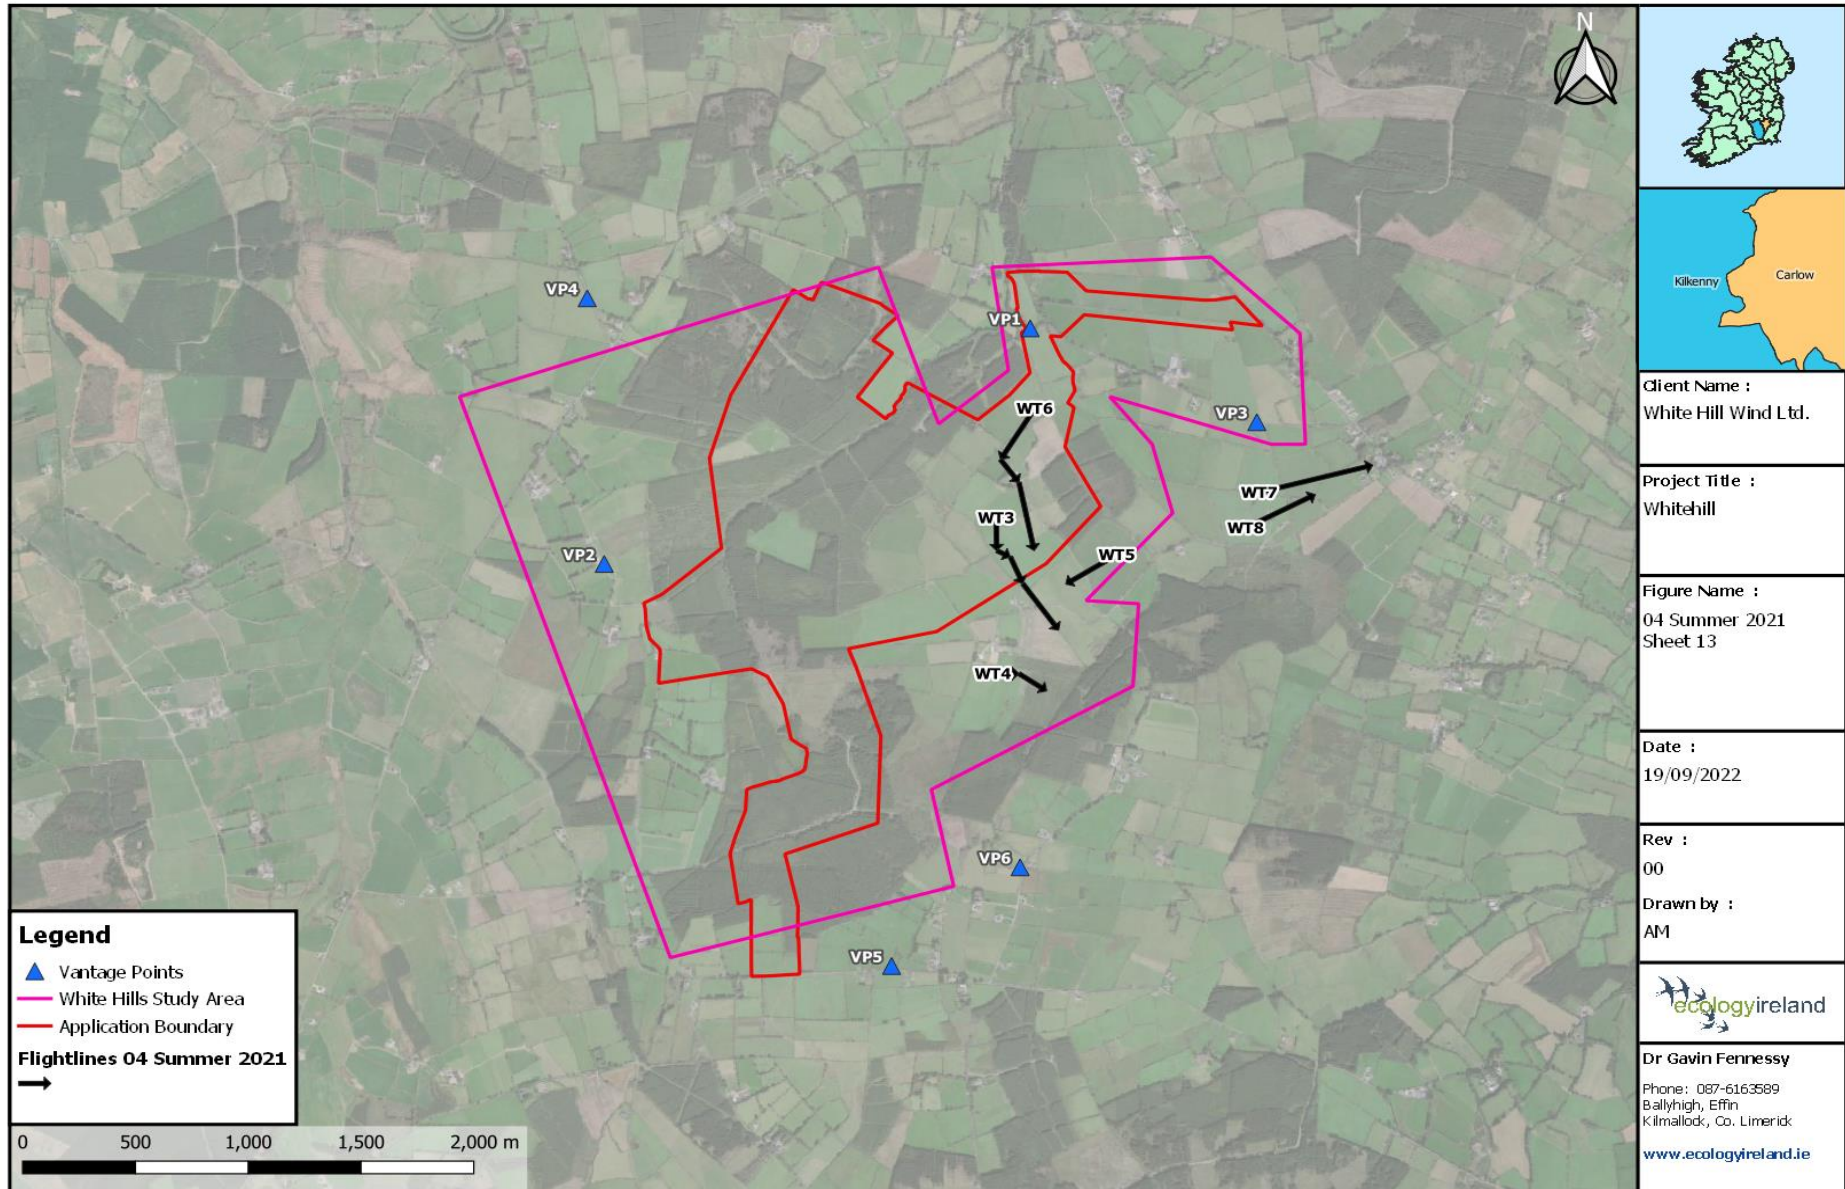

**Table A5.3.4: Flightline Descriptions for the Breeding Season 2021**

Annex 5.3: Bird Survey Flightlines

Winter Season 2021/2022									
Flightline ID	Date	Species	Number	Time first seen	Duration of observation (s)	Initial flight height	Duration within Wind Farm Site (s)	Off-site (s)	Observation description (note if observed flight height deviated significantly)
WD1	11/10/2021	Golden Plover	100	09:02	30	100m	0	30	Golden Plover flocks seen well off-site.
WT1	11/10/2021	Grey Heron	1	09:09	120	15m	100	20	Grey Heron joined by second bird, flying west and then north.
WT3	11/10/2021	Grey Heron	2	09:15	15	20m	0	15	Grey Heron adult and juvenile flying north.
WT2	11/10/2021	Mallard	4	09:15	20	15m	0	20	Mallard flying south near VP3.
WT4	11/10/2021	Grey Heron	1	09:37	5	10m	0	5	Grey Heron flying north.
RP1	11/10/2021	Buzzard	1	10:00	20	<5m	0	20	Buzzard flying east off-site.
RP2	11/10/2021	Buzzard	1	10:45	40	20m	20	20	Buzzard dropping to land south of VP1.
WT5	11/10/2021	Teal	7	11:19	15	<5m	5	10	Teal landing at pond in farmland
RP3	11/10/2021	Buzzard	1	11:26	220	5m	25	195	Buzzard flying over farmland gaining height to 25m AGL.
RP4	11/10/2021	Buzzard	1	12:14	45	5m	0	45	Buzzard flying south past VP6, calling.
RP5	11/10/2021	Buzzard	1	13:27	45	15m	10	35	Buzzard flying south of VP1 being mobbed by Corvids.
RP6	11/10/2021	Peregrine Falcon	1	13:31	10	10m	0	10	Peregrine flying past VP5 heading to the southwest.
RP7	11/10/2021	Sparrowhawk	1	13:51	30	5m	0	30	Sparrowhawk (Male) hunting past VP flushed flock of House Sparrow and Finch flock.
WT6	11/10/2021	Teal	8	14:02	10	5m	0	10	Flock of Teal flying low and fast.
RP8	11/10/2021	Sparrowhawk	1	14:34	205	30m	20	185	Sparrowhawk gaining height being mobbed by a Rook, 30-100m AGL as it headed north