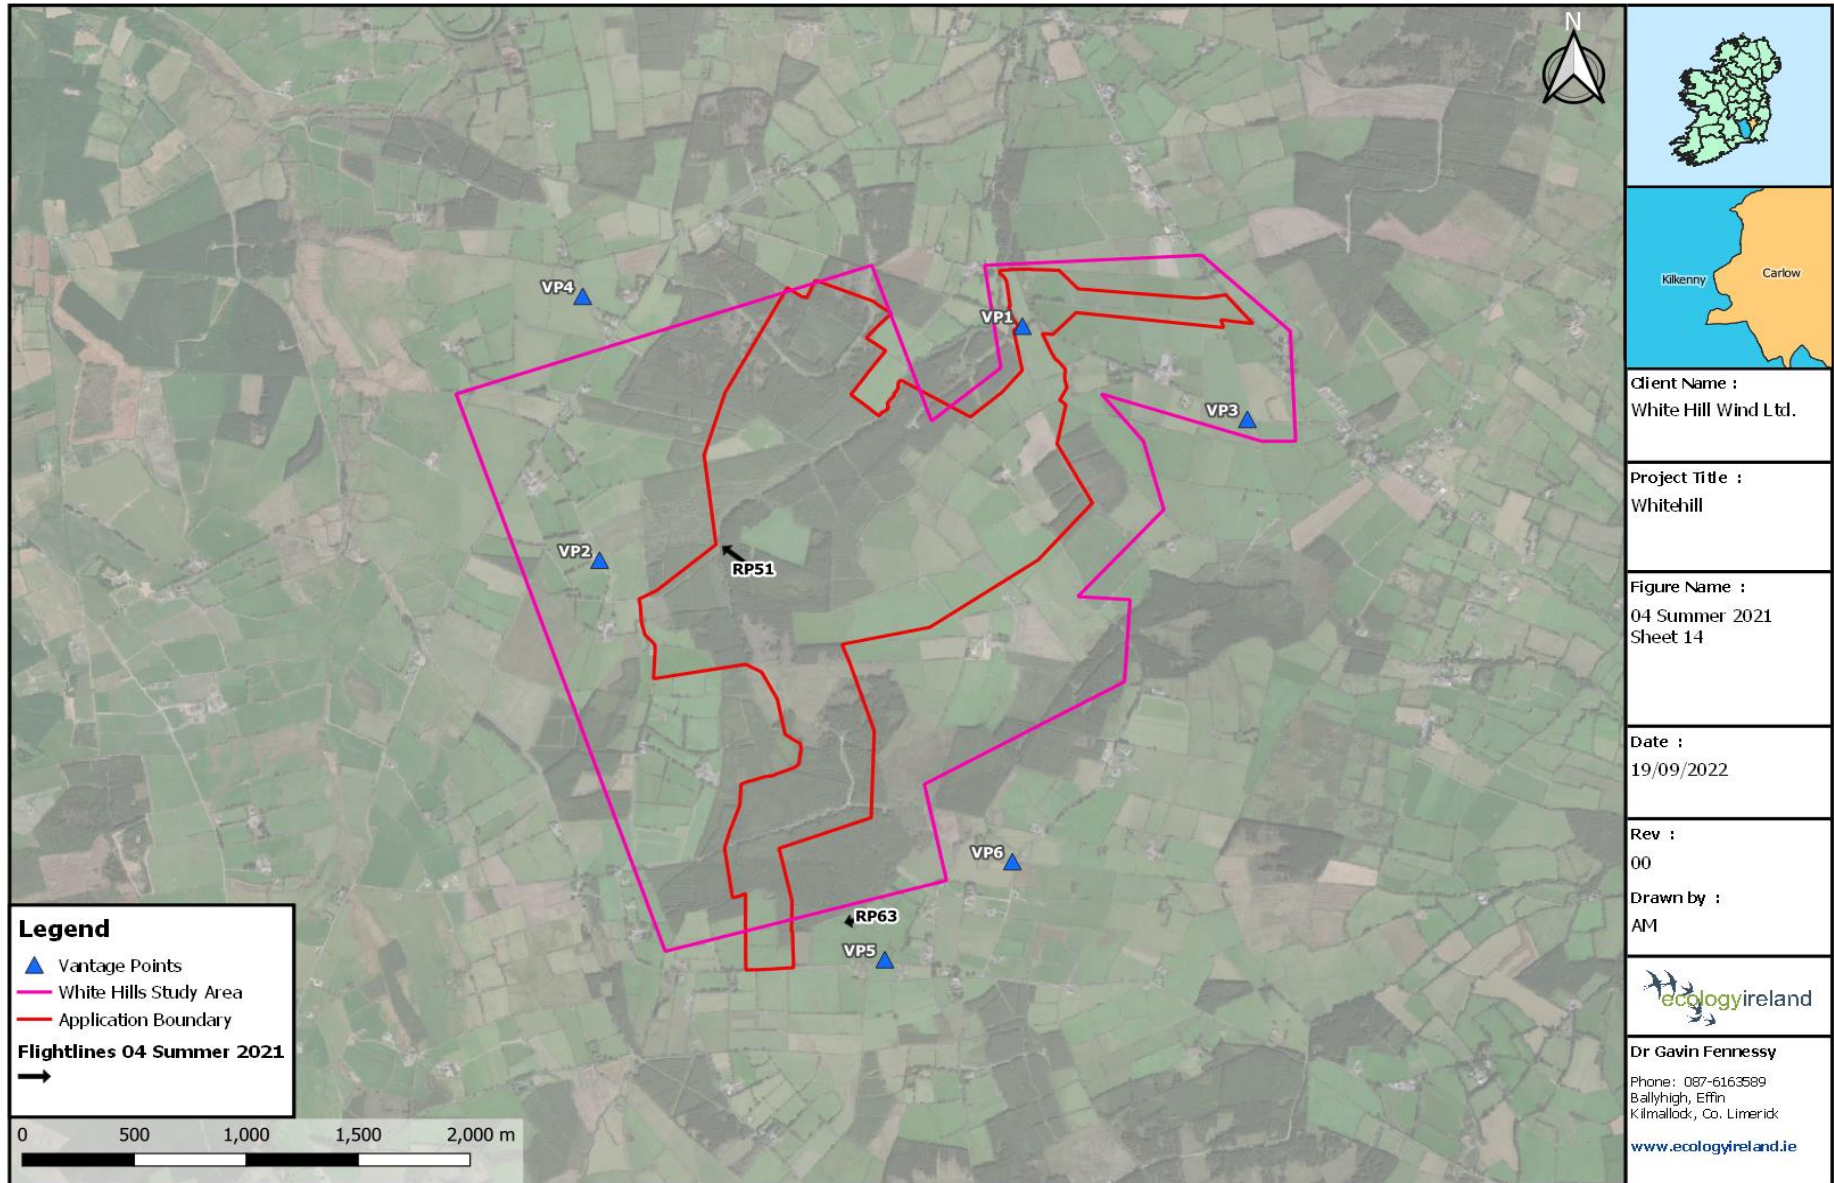

**Table A5.3.4: Flightline Descriptions for the Breeding Season 2021**

Annex 5.3: Bird Survey Flightlines

Winter Season 2021/2022									
Flightline ID	Date	Species	Number	Time first seen	Duration of observation (s)	Initial flight height	Duration within Wind Farm Site (s)	Off-site (s)	Observation description (note if observed flight height deviated significantly)
WD1	11/10/2021	Golden Plover	100	09:02	30	100m	0	30	Golden Plover flocks seen well off-site.
WT1	11/10/2021	Grey Heron	1	09:09	120	15m	100	20	Grey Heron joined by second bird, flying west and then north.
WT3	11/10/2021	Grey Heron	2	09:15	15	20m	0	15	Grey Heron adult and juvenile flying north.
WT2	11/10/2021	Mallard	4	09:15	20	15m	0	20	Mallard flying south near VP3.
WT4	11/10/2021	Grey Heron	1	09:37	5	10m	0	5	Grey Heron flying north.
RP1	11/10/2021	Buzzard	1	10:00	20	<5m	0	20	Buzzard flying east off-site.
RP2	11/10/2021	Buzzard	1	10:45	40	20m	20	20	Buzzard dropping to land south of VP1.
WT5	11/10/2021	Teal	7	11:19	15	<5m	5	10	Teal landing at pond in farmland
RP3	11/10/2021	Buzzard	1	11:26	220	5m	25	195	Buzzard flying over farmland gaining height to 25m AGL.
RP4	11/10/2021	Buzzard	1	12:14	45	5m	0	45	Buzzard flying south past VP6, calling.
RP5	11/10/2021	Buzzard	1	13:27	45	15m	10	35	Buzzard flying south of VP1 being mobbed by Corvids.
RP6	11/10/2021	Peregrine Falcon	1	13:31	10	10m	0	10	Peregrine flying past VP5 heading to the southwest.
RP7	11/10/2021	Sparrowhawk	1	13:51	30	5m	0	30	Sparrowhawk (Male) hunting past VP flushed flock of House Sparrow and Finch flock.
WT6	11/10/2021	Teal	8	14:02	10	5m	0	10	Flock of Teal flying low and fast.
RP8	11/10/2021	Sparrowhawk	1	14:34	205	30m	20	185	Sparrowhawk gaining height being mobbed by a Rook, 30-100m AGL as it headed north