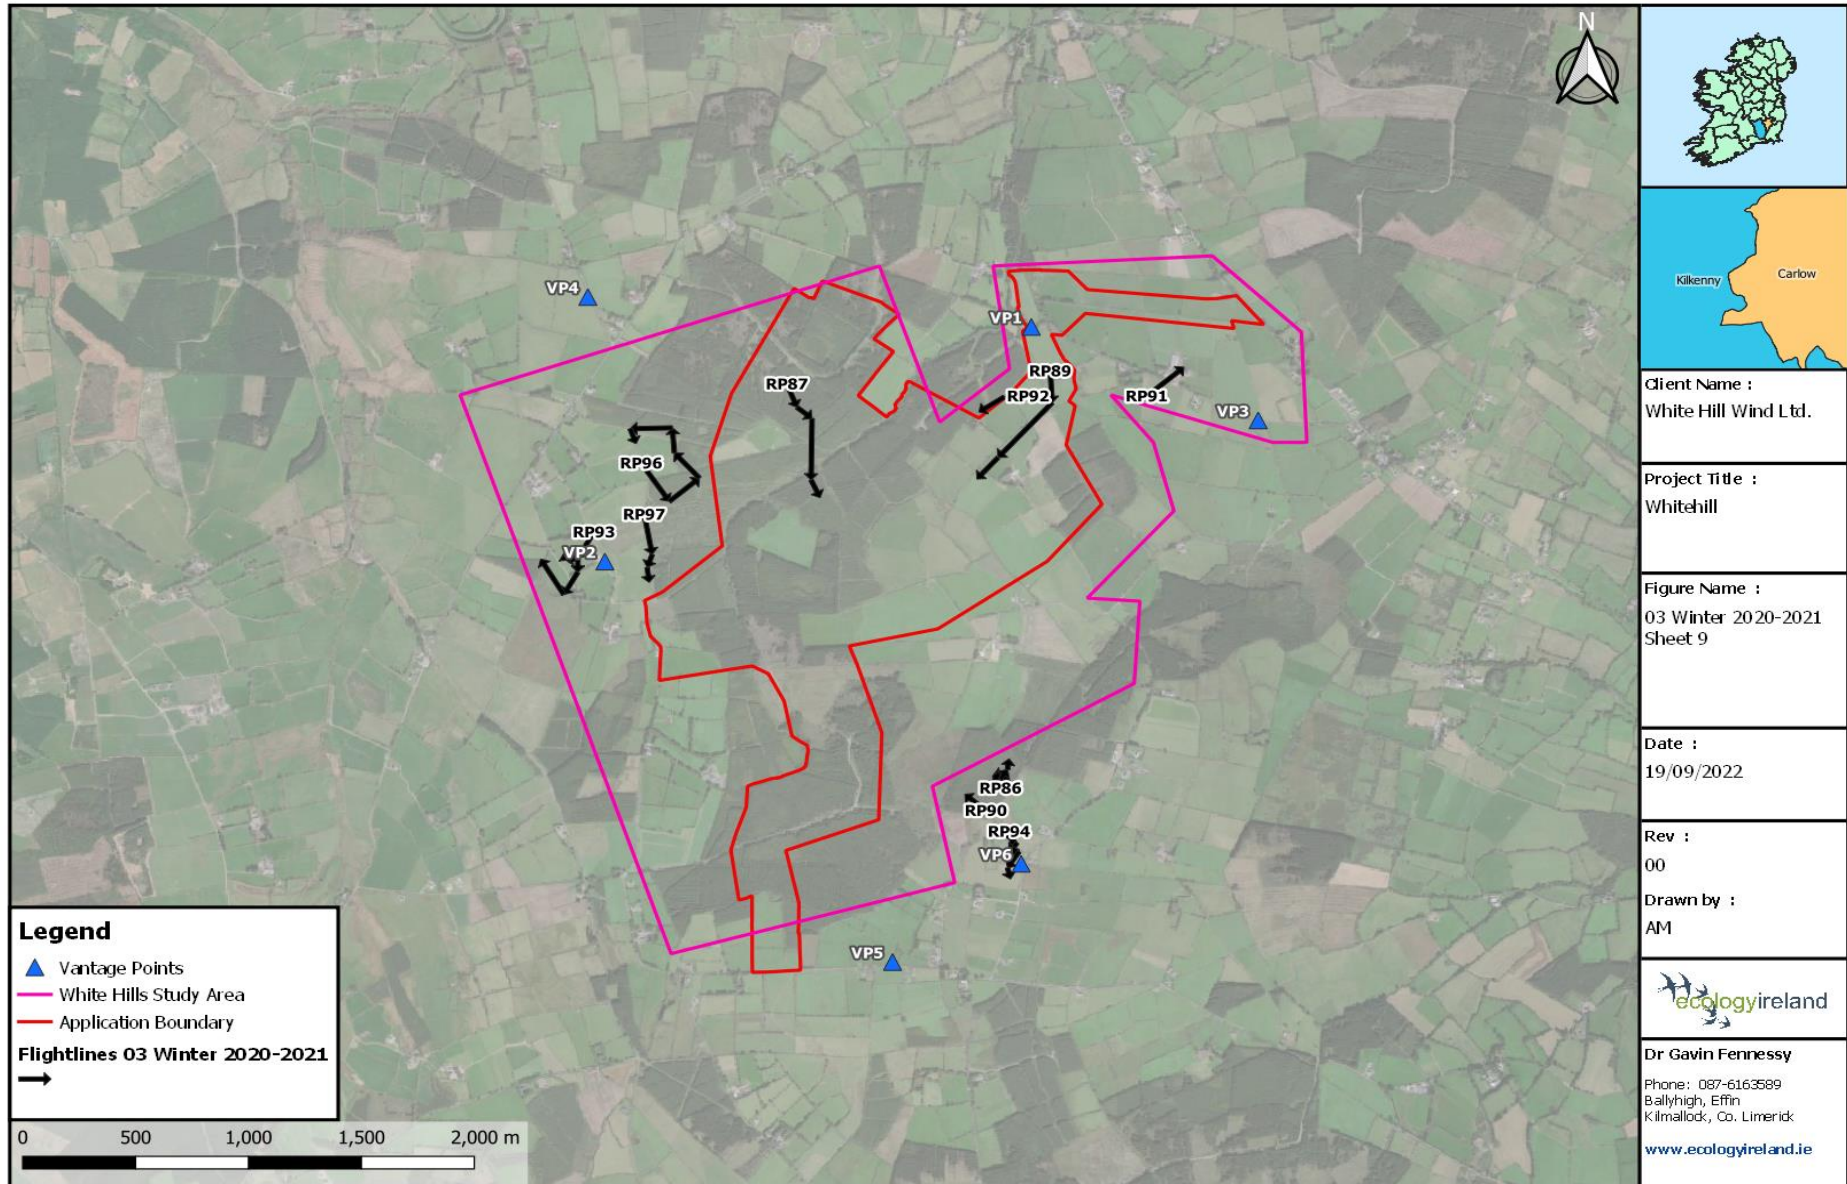

**Table A5.3.3: Flightline Descriptions for the Winter Season 2020/2021**

Breeding Season 2021									
Flightline ID	Date	Species	Number	Time first seen	Duration of observation (s)	Initial flight height	Duration within Wind Farm Site (s)	Off-site (s)	Observation description (note if observed flight height deviated significantly)
WD1	19/03/2021	Golden Plover	50	10:04	350	100m	280	70	Flock of Golden Plover in broad sweeping circle.
RP1	19/03/2021	Buzzard	2	10:18	120	40m	0	120	Buzzards soaring off-site.
RP2	19/03/2021	Sparrowhawk	1	10:44	10	10m	0	10	Brief sighting of Sparrowhawk flying east.
WT1	19/03/2021	Grey Heron	1	10:45	25	30m	0	25	Grey Heron in commuting flight off-site.
WT2	19/03/2021	Grey Heron	1	11:02	100	5m	0	100	Grey Heron flying low to the southwest north of VP4.
RP3	19/03/2021	Buzzard	2	11:12	30	35m	0	30	Buzzards flying together over forestry.
RP4	19/03/2021	Buzzard	2	11:27	120	100m	0	120	Two Buzzards circling and soaring together.
RP5	19/03/2021	Buzzard	1	11:35	10	30m	10	0	Buzzard flying over forestry, dropped from view.
RP6	19/03/2021	Buzzard	3	11:42	120	100m	0	120	Three Buzzards flying together, different from the two birds under observation at the same time [RP7]
RP7	19/03/2021	Buzzard	2	11:42	10	40m	0	10	Two Buzzards seen briefly.
RP8	19/03/2021	Sparrowhawk	1	12:18	75	60m	50	25	Femal Sparrowhawk in display flight.
RP9	19/03/2021	Kestrel	1	12:20	10	25m	10	0	Brief sighting of commuting Kestrel heading east.
WD2	19/03/2021	Golden Plover	50	12:22	10	40m	10	0	Golden Plovers flying east.
WD3	19/03/2021	Golden Plover	40	12:29	60	30m	0	60	Golden Plovers circling off-site.
RP10	19/03/2021	Sparrowhawk	1	12:36	40	20m	0	40	Sparrowhawk (Female)