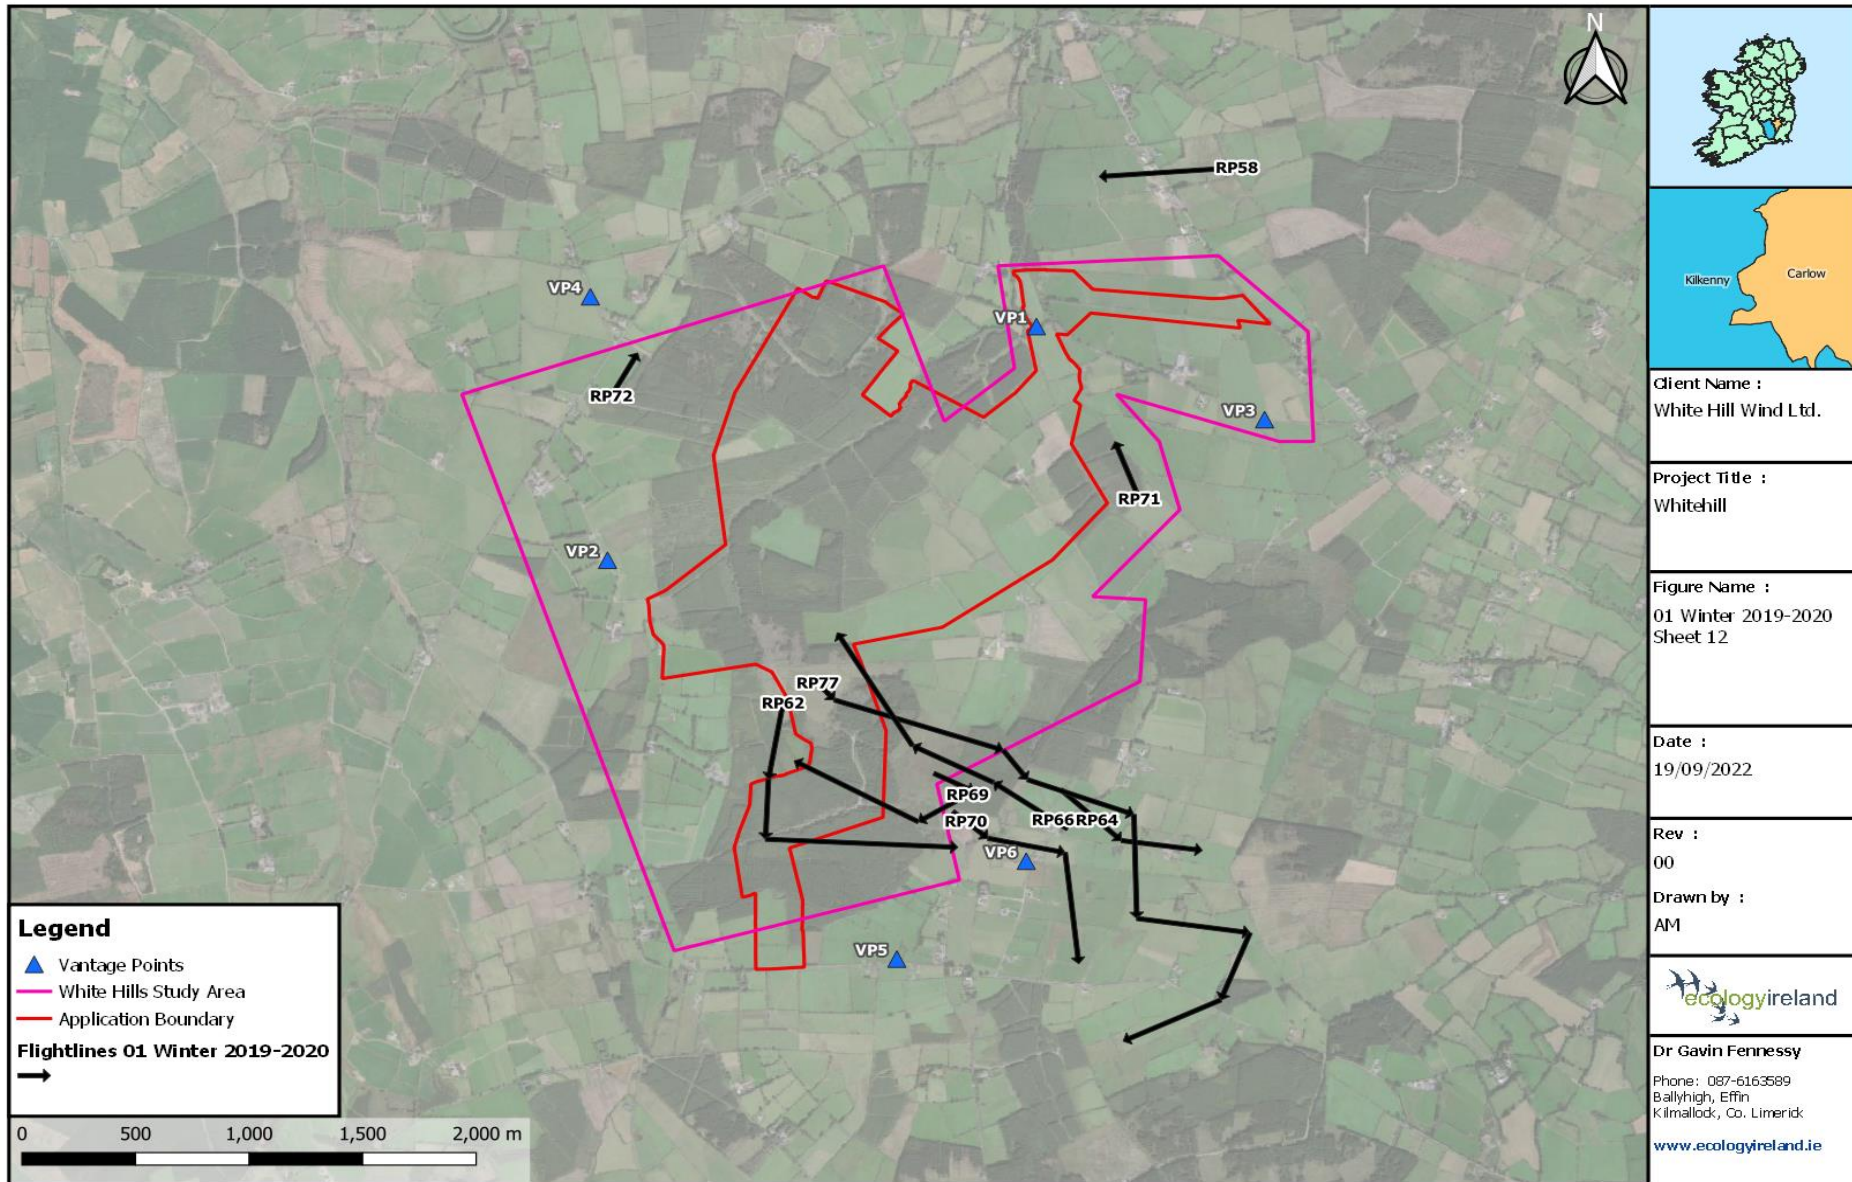

**Table A5.3.1: Flightline Descriptions for the Winter Season 2019/2020.**

Annex 5.3: Bird Survey Flightlines

Breeding Season 2020									
Flightline ID	Date	Species	Number	Time first seen	Duration of observation (s)	Initial flight height	Duration within Wind Farm Site (s)	Off-site (s)	Observation description (note if observed flight height deviated significantly)
RP1	07/03/2020	Buzzard	1	10:05	90	80m	0	90	Buzzard soaring south of VP3 flying to northwest.
RP2	07/03/2020	Buzzard	1	11:40	60	60m	0	60	Buzzard soaring/flying north of conifers.
RP3	07/03/2020	Kestrel	1	13:39	70	40m	50	20	Kestrel hunting before dropping from view to the ground.
RP4	07/03/2020	Buzzard	1	14:12	175	80m	20	155	Buzzard soaring and circling up to 90m AGL heading south.
RP4	07/03/2020	Sparrowhawk	1	14:12	205	50m	30	175	Sparrowhawk with similar flightline of Buzzard [RP106] as it headed south gaining height to 60m AGL.
WT1	07/03/2020	Lesser Black-backed Gull	1	14:17	70	80m	0	70	Lesser Black-backed Gull flying to northwest.
RP5	07/03/2020	Buzzard	1	14:40	325	55m	25	300	Buzzard soaring and flying slowly to northwest.
RP6	23/04/2020	Sparrowhawk	1	08:19	25	25m	0	25	Sparrowhawk flying south off-site.
WT2	23/04/2020	Grey Heron	2	08:22	30	25m	0	30	Two Grey Herons flying south off-site.
WD1	23/04/2020	Golden Plover	130	08:49	210	20m	50	160	Flock of Golden Plover flying from 5-35m AGL. Dropped from view north of VP6.
WD2	23/04/2020	Golden Plover	269	10:01	300	20m	200	100	Flock circling and heading north over Wind Farm Site from 20-30m AGL. Gaining altitude and from 50m-100m AGL for 200s and 100m-150m for 50s.
WD3	23/04/2020	Golden Plover	18	10:03	110	60m	80	30	Small flock of Golden Plover flying north at 60-70m AGL.
WD4	23/04/2020	Golden Plover	30	10:05	30	40m	20	10	Golden Plover flying to northeast