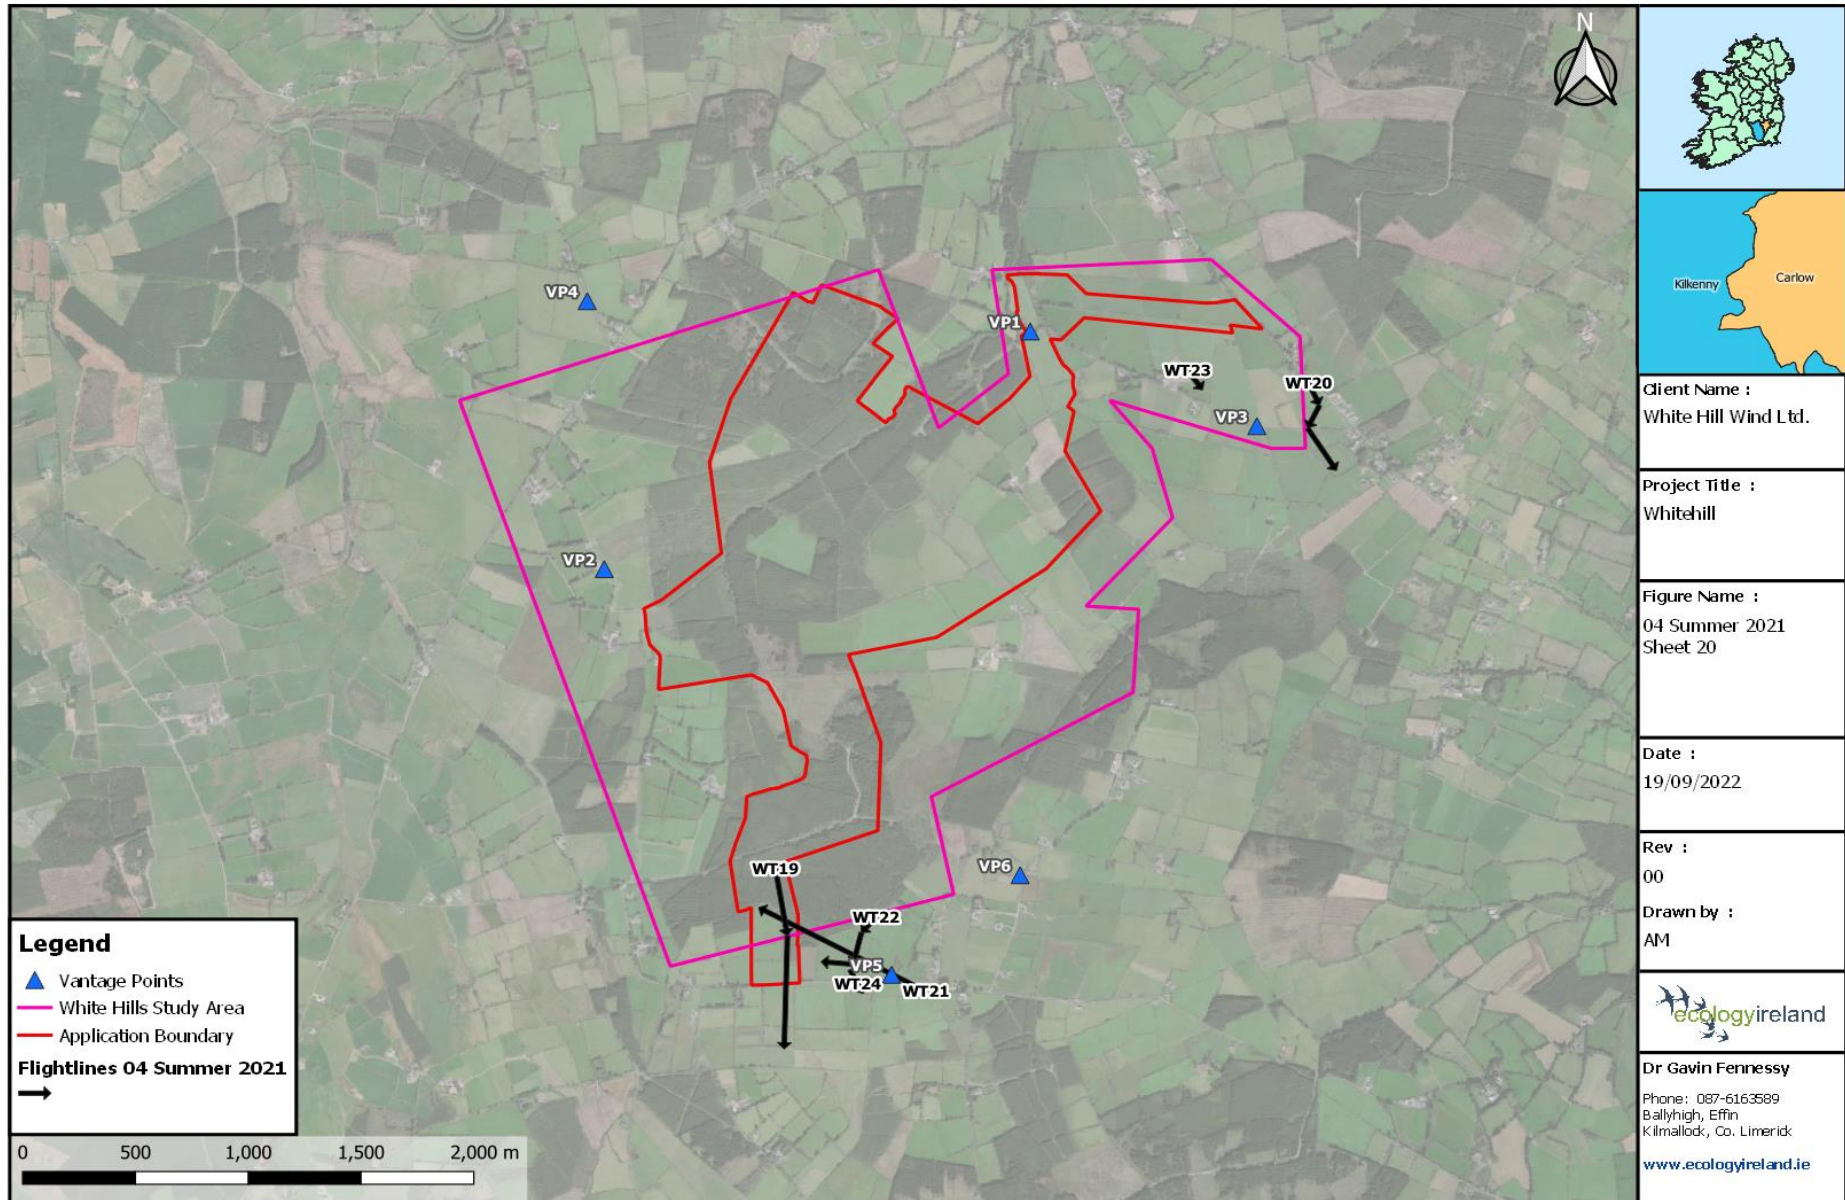

**Table A5.3.4: Flightline Descriptions for the Breeding Season 2021**

Annex 5.3: Bird Survey Flightlines

Winter Season 2021/2022									
Flightline ID	Date	Species	Number	Time first seen	Duration of observation (s)	Initial flight height	Duration within Wind Farm Site (s)	Off-site (s)	Observation description (note if observed flight height deviated significantly)
WD1	11/10/2021	Golden Plover	100	09:02	30	100m	0	30	Golden Plover flocks seen well off-site.
WT1	11/10/2021	Grey Heron	1	09:09	120	15m	100	20	Grey Heron joined by second bird, flying west and then north.
WT3	11/10/2021	Grey Heron	2	09:15	15	20m	0	15	Grey Heron adult and juvenile flying north.
WT2	11/10/2021	Mallard	4	09:15	20	15m	0	20	Mallard flying south near VP3.
WT4	11/10/2021	Grey Heron	1	09:37	5	10m	0	5	Grey Heron flying north.
RP1	11/10/2021	Buzzard	1	10:00	20	<5m	0	20	Buzzard flying east off-site.
RP2	11/10/2021	Buzzard	1	10:45	40	20m	20	20	Buzzard dropping to land south of VP1.
WT5	11/10/2021	Teal	7	11:19	15	<5m	5	10	Teal landing at pond in farmland
RP3	11/10/2021	Buzzard	1	11:26	220	5m	25	195	Buzzard flying over farmland gaining height to 25m AGL.
RP4	11/10/2021	Buzzard	1	12:14	45	5m	0	45	Buzzard flying south past VP6, calling.
RP5	11/10/2021	Buzzard	1	13:27	45	15m	10	35	Buzzard flying south of VP1 being mobbed by Corvids.
RP6	11/10/2021	Peregrine Falcon	1	13:31	10	10m	0	10	Peregrine flying past VP5 heading to the southwest.
RP7	11/10/2021	Sparrowhawk	1	13:51	30	5m	0	30	Sparrowhawk (Male) hunting past VP flushed flock of House Sparrow and Finch flock.
WT6	11/10/2021	Teal	8	14:02	10	5m	0	10	Flock of Teal flying low and fast.
RP8	11/10/2021	Sparrowhawk	1	14:34	205	30m	20	185	Sparrowhawk gaining height being mobbed by a Rook, 30-100m AGL as it headed north