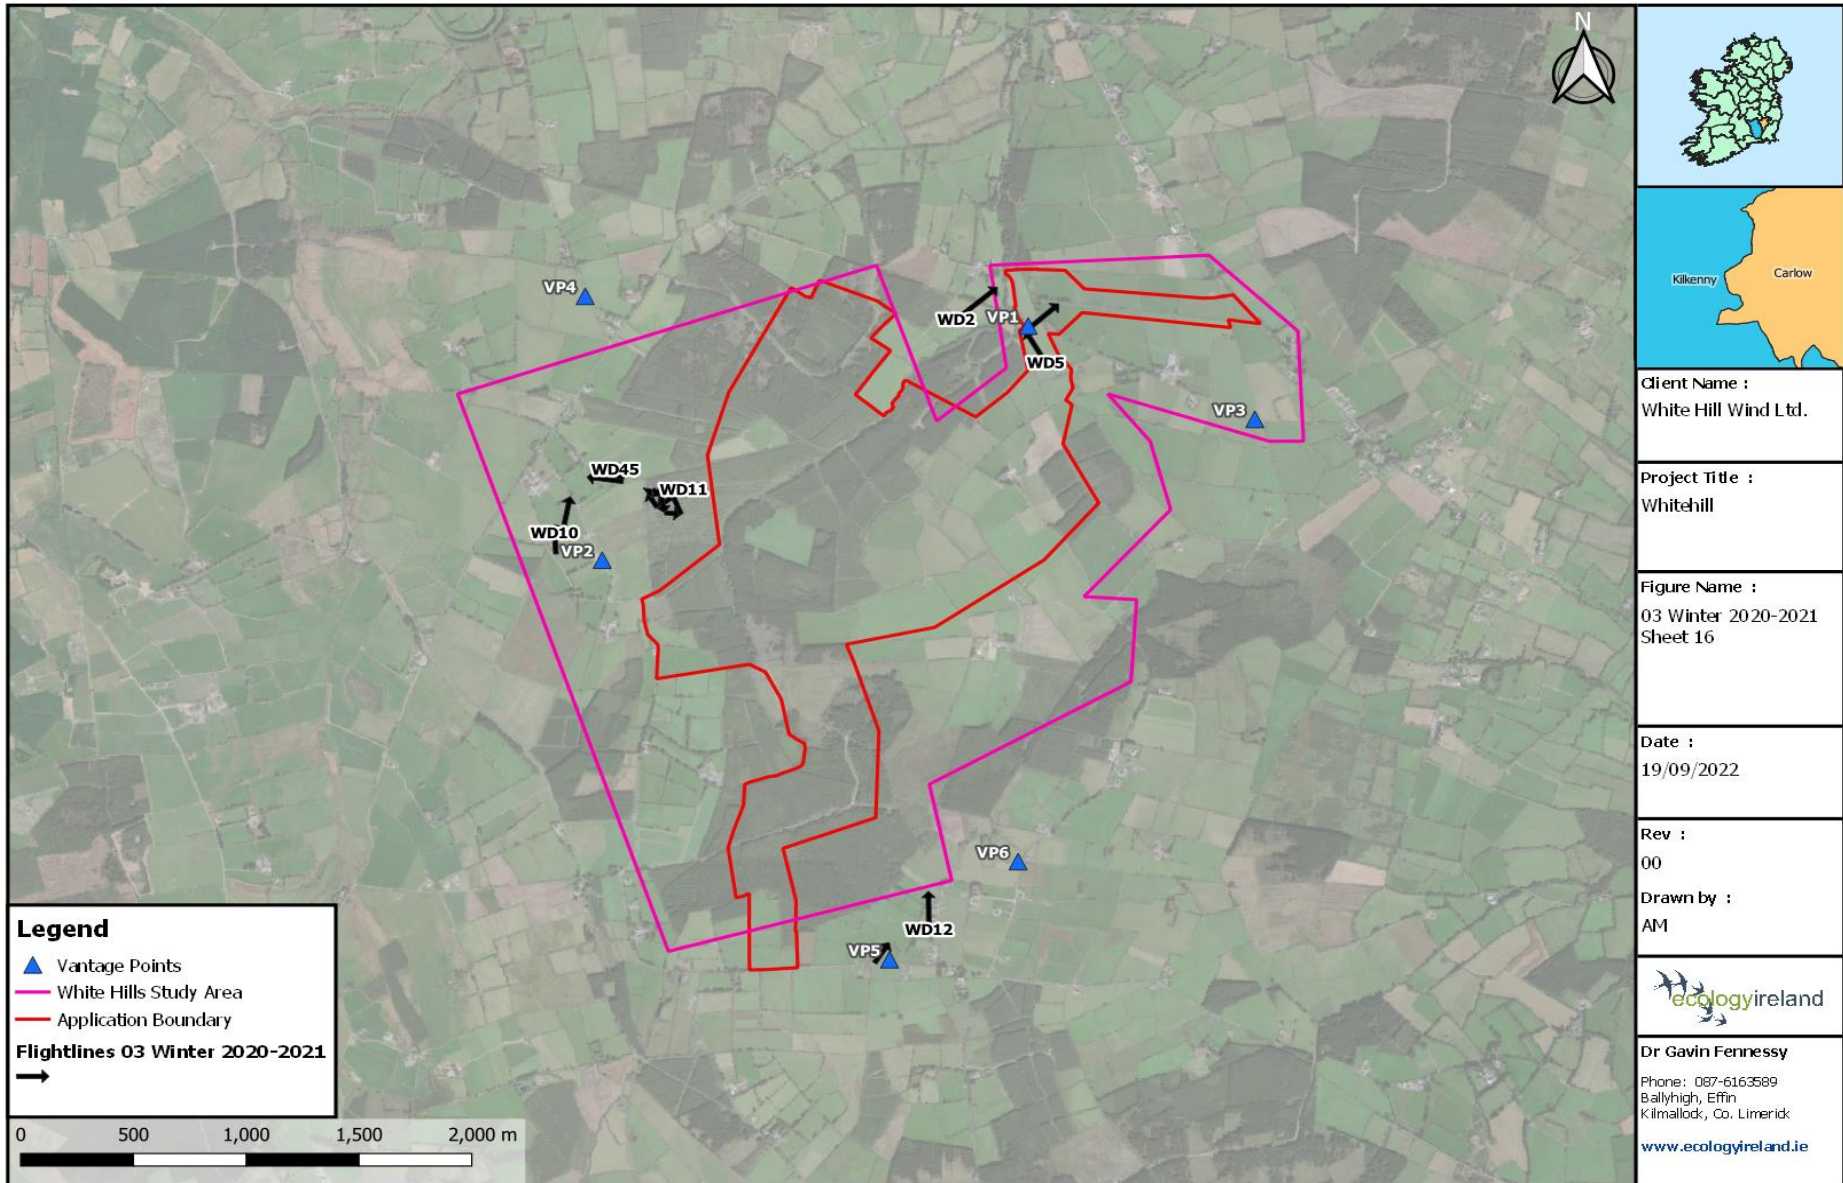

**Table A5.3.3: Flightline Descriptions for the Winter Season 2020/2021**

Breeding Season 2021									
Flightline ID	Date	Species	Number	Time first seen	Duration of observation (s)	Initial flight height	Duration within Wind Farm Site (s)	Off-site (s)	Observation description (note if observed flight height deviated significantly)
WD1	19/03/2021	Golden Plover	50	10:04	350	100m	280	70	Flock of Golden Plover in broad sweeping circle.
RP1	19/03/2021	Buzzard	2	10:18	120	40m	0	120	Buzzards soaring off-site.
RP2	19/03/2021	Sparrowhawk	1	10:44	10	10m	0	10	Brief sighting of Sparrowhawk flying east.
WT1	19/03/2021	Grey Heron	1	10:45	25	30m	0	25	Grey Heron in commuting flight off-site.
WT2	19/03/2021	Grey Heron	1	11:02	100	5m	0	100	Grey Heron flying low to the southwest north of VP4.
RP3	19/03/2021	Buzzard	2	11:12	30	35m	0	30	Buzzards flying together over forestry.
RP4	19/03/2021	Buzzard	2	11:27	120	100m	0	120	Two Buzzards circling and soaring together.
RP5	19/03/2021	Buzzard	1	11:35	10	30m	10	0	Buzzard flying over forestry, dropped from view.
RP6	19/03/2021	Buzzard	3	11:42	120	100m	0	120	Three Buzzards flying together, different from the two birds under observation at the same time [RP7]
RP7	19/03/2021	Buzzard	2	11:42	10	40m	0	10	Two Buzzards seen briefly.
RP8	19/03/2021	Sparrowhawk	1	12:18	75	60m	50	25	Femal Sparrowhawk in display flight.
RP9	19/03/2021	Kestrel	1	12:20	10	25m	10	0	Brief sighting of commuting Kestrel heading east.
WD2	19/03/2021	Golden Plover	50	12:22	10	40m	10	0	Golden Plovers flying east.
WD3	19/03/2021	Golden Plover	40	12:29	60	30m	0	60	Golden Plovers circling off-site.
RP10	19/03/2021	Sparrowhawk	1	12:36	40	20m	0	40	Sparrowhawk (Female)