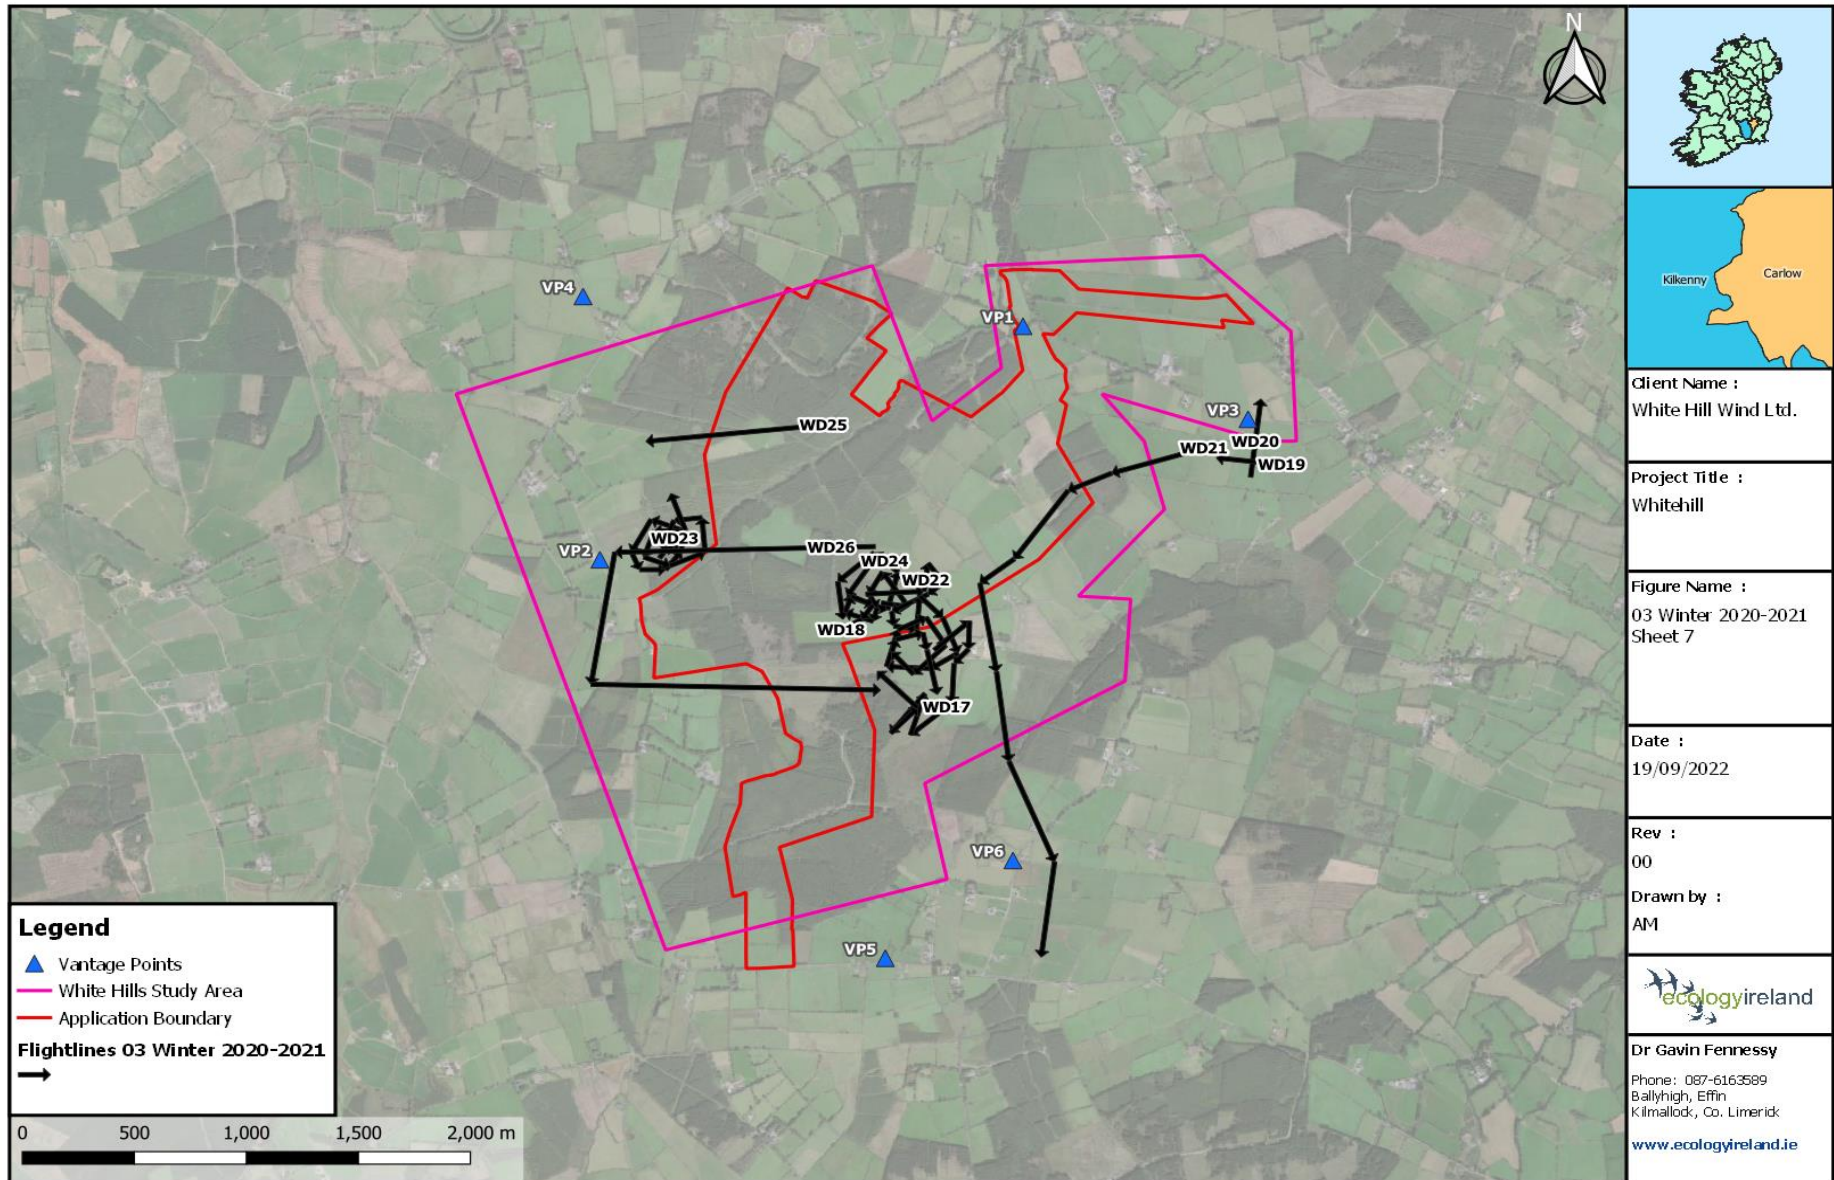

**Table A5.3.3: Flightline Descriptions for the Winter Season 2020/2021**

Breeding Season 2021									
Flightline ID	Date	Species	Number	Time first seen	Duration of observation (s)	Initial flight height	Duration within Wind Farm Site (s)	Off-site (s)	Observation description (note if observed flight height deviated significantly)
WD1	19/03/2021	Golden Plover	50	10:04	350	100m	280	70	Flock of Golden Plover in broad sweeping circle.
RP1	19/03/2021	Buzzard	2	10:18	120	40m	0	120	Buzzards soaring off-site.
RP2	19/03/2021	Sparrowhawk	1	10:44	10	10m	0	10	Brief sighting of Sparrowhawk flying east.
WT1	19/03/2021	Grey Heron	1	10:45	25	30m	0	25	Grey Heron in commuting flight off-site.
WT2	19/03/2021	Grey Heron	1	11:02	100	5m	0	100	Grey Heron flying low to the southwest north of VP4.
RP3	19/03/2021	Buzzard	2	11:12	30	35m	0	30	Buzzards flying together over forestry.
RP4	19/03/2021	Buzzard	2	11:27	120	100m	0	120	Two Buzzards circling and soaring together.
RP5	19/03/2021	Buzzard	1	11:35	10	30m	10	0	Buzzard flying over forestry, dropped from view.
RP6	19/03/2021	Buzzard	3	11:42	120	100m	0	120	Three Buzzards flying together, different from the two birds under observation at the same time [RP7]
RP7	19/03/2021	Buzzard	2	11:42	10	40m	0	10	Two Buzzards seen briefly.
RP8	19/03/2021	Sparrowhawk	1	12:18	75	60m	50	25	Femal Sparrowhawk in display flight.
RP9	19/03/2021	Kestrel	1	12:20	10	25m	10	0	Brief sighting of commuting Kestrel heading east.
WD2	19/03/2021	Golden Plover	50	12:22	10	40m	10	0	Golden Plovers flying east.
WD3	19/03/2021	Golden Plover	40	12:29	60	30m	0	60	Golden Plovers circling off-site.
RP10	19/03/2021	Sparrowhawk	1	12:36	40	20m	0	40	Sparrowhawk (Female)