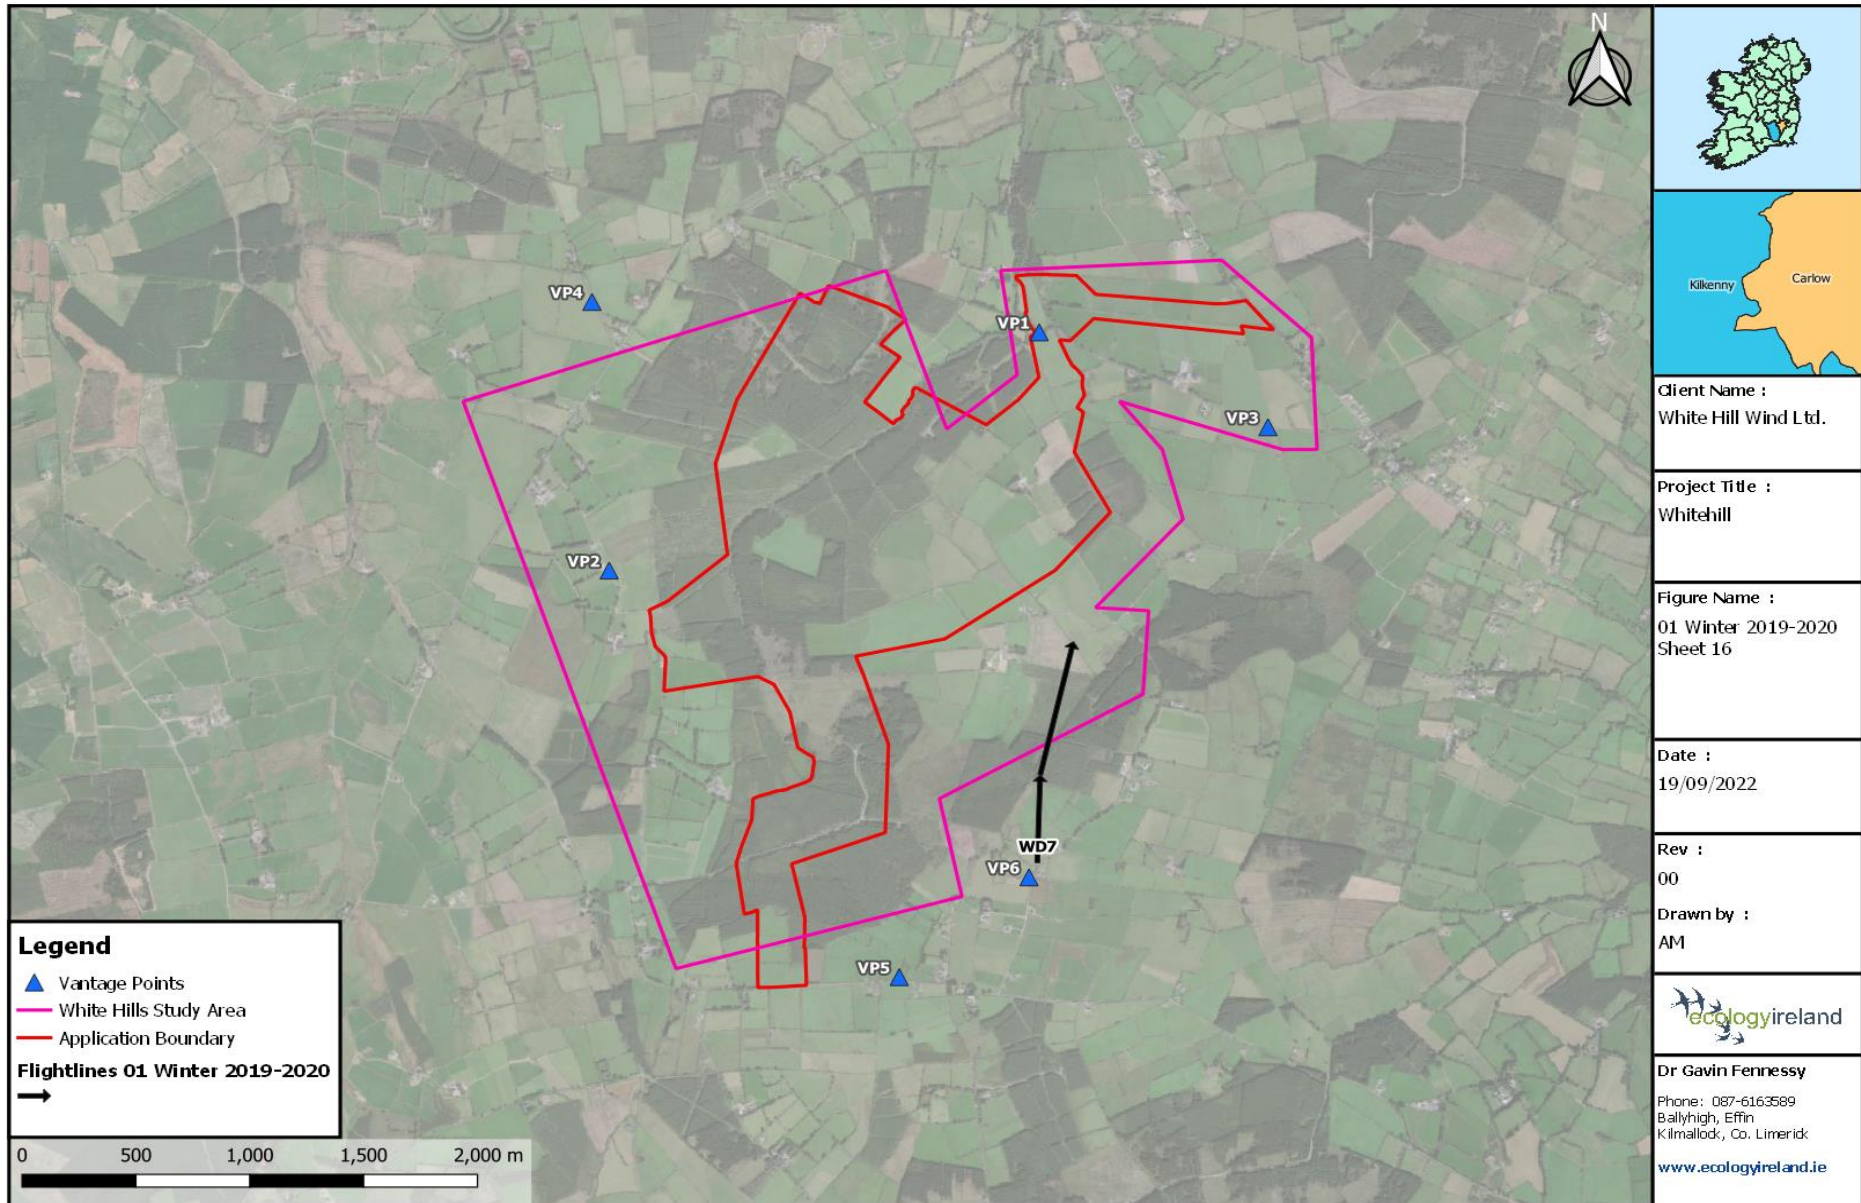

**Table A5.3.1: Flightline Descriptions for the Winter Season 2019/2020.**

Annex 5.3: Bird Survey Flightlines

Breeding Season 2020									
Flightline ID	Date	Species	Number	Time first seen	Duration of observation (s)	Initial flight height	Duration within Wind Farm Site (s)	Off-site (s)	Observation description (note if observed flight height deviated significantly)
RP1	07/03/2020	Buzzard	1	10:05	90	80m	0	90	Buzzard soaring south of VP3 flying to northwest.
RP2	07/03/2020	Buzzard	1	11:40	60	60m	0	60	Buzzard soaring/flying north of conifers.
RP3	07/03/2020	Kestrel	1	13:39	70	40m	50	20	Kestrel hunting before dropping from view to the ground.
RP4	07/03/2020	Buzzard	1	14:12	175	80m	20	155	Buzzard soaring and circling up to 90m AGL heading south.
RP4	07/03/2020	Sparrowhawk	1	14:12	205	50m	30	175	Sparrowhawk with similar flightline of Buzzard [RP106] as it headed south gaining height to 60m AGL.
WT1	07/03/2020	Lesser Black-backed Gull	1	14:17	70	80m	0	70	Lesser Black-backed Gull flying to northwest.
RP5	07/03/2020	Buzzard	1	14:40	325	55m	25	300	Buzzard soaring and flying slowly to northwest.
RP6	23/04/2020	Sparrowhawk	1	08:19	25	25m	0	25	Sparrowhawk flying south off-site.
WT2	23/04/2020	Grey Heron	2	08:22	30	25m	0	30	Two Grey Herons flying south off-site.
WD1	23/04/2020	Golden Plover	130	08:49	210	20m	50	160	Flock of Golden Plover flying from 5-35m AGL. Dropped from view north of VP6.
WD2	23/04/2020	Golden Plover	269	10:01	300	20m	200	100	Flock circling and heading north over Wind Farm Site from 20-30m AGL. Gaining altitude and from 50m-100m AGL for 200s and 100m-150m for 50s.
WD3	23/04/2020	Golden Plover	18	10:03	110	60m	80	30	Small flock of Golden Plover flying north at 60-70m AGL.
WD4	23/04/2020	Golden Plover	30	10:05	30	40m	20	10	Golden Plover flying to northeast