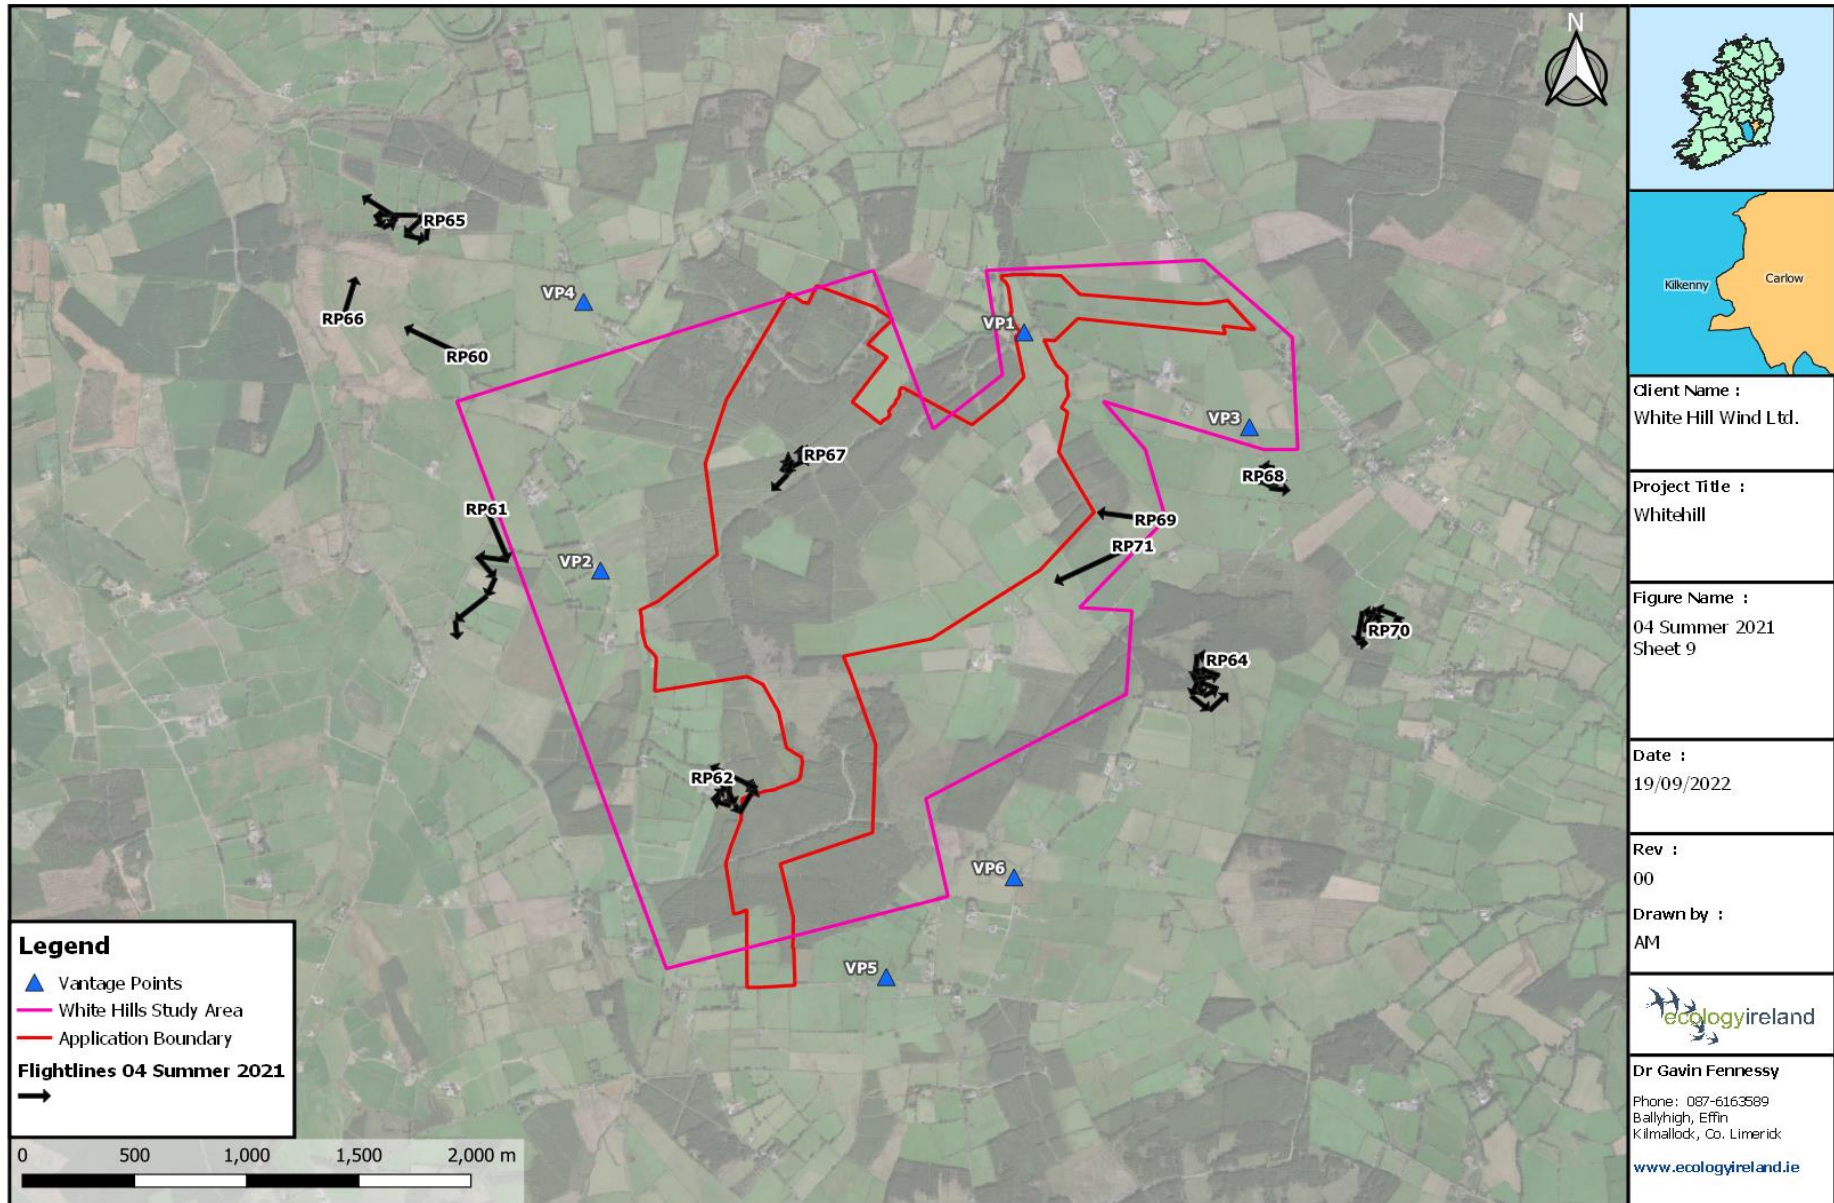

**Table A5.3.4: Flightline Descriptions for the Breeding Season 2021**

Annex 5.3: Bird Survey Flightlines

Winter Season 2021/2022									
Flightline ID	Date	Species	Number	Time first seen	Duration of observation (s)	Initial flight height	Duration within Wind Farm Site (s)	Off-site (s)	Observation description (note if observed flight height deviated significantly)
WD1	11/10/2021	Golden Plover	100	09:02	30	100m	0	30	Golden Plover flocks seen well off-site.
WT1	11/10/2021	Grey Heron	1	09:09	120	15m	100	20	Grey Heron joined by second bird, flying west and then north.
WT3	11/10/2021	Grey Heron	2	09:15	15	20m	0	15	Grey Heron adult and juvenile flying north.
WT2	11/10/2021	Mallard	4	09:15	20	15m	0	20	Mallard flying south near VP3.
WT4	11/10/2021	Grey Heron	1	09:37	5	10m	0	5	Grey Heron flying north.
RP1	11/10/2021	Buzzard	1	10:00	20	<5m	0	20	Buzzard flying east off-site.
RP2	11/10/2021	Buzzard	1	10:45	40	20m	20	20	Buzzard dropping to land south of VP1.
WT5	11/10/2021	Teal	7	11:19	15	<5m	5	10	Teal landing at pond in farmland
RP3	11/10/2021	Buzzard	1	11:26	220	5m	25	195	Buzzard flying over farmland gaining height to 25m AGL.
RP4	11/10/2021	Buzzard	1	12:14	45	5m	0	45	Buzzard flying south past VP6, calling.
RP5	11/10/2021	Buzzard	1	13:27	45	15m	10	35	Buzzard flying south of VP1 being mobbed by Corvids.
RP6	11/10/2021	Peregrine Falcon	1	13:31	10	10m	0	10	Peregrine flying past VP5 heading to the southwest.
RP7	11/10/2021	Sparrowhawk	1	13:51	30	5m	0	30	Sparrowhawk (Male) hunting past VP flushed flock of House Sparrow and Finch flock.
WT6	11/10/2021	Teal	8	14:02	10	5m	0	10	Flock of Teal flying low and fast.
RP8	11/10/2021	Sparrowhawk	1	14:34	205	30m	20	185	Sparrowhawk gaining height being mobbed by a Rook, 30-100m AGL as it headed north