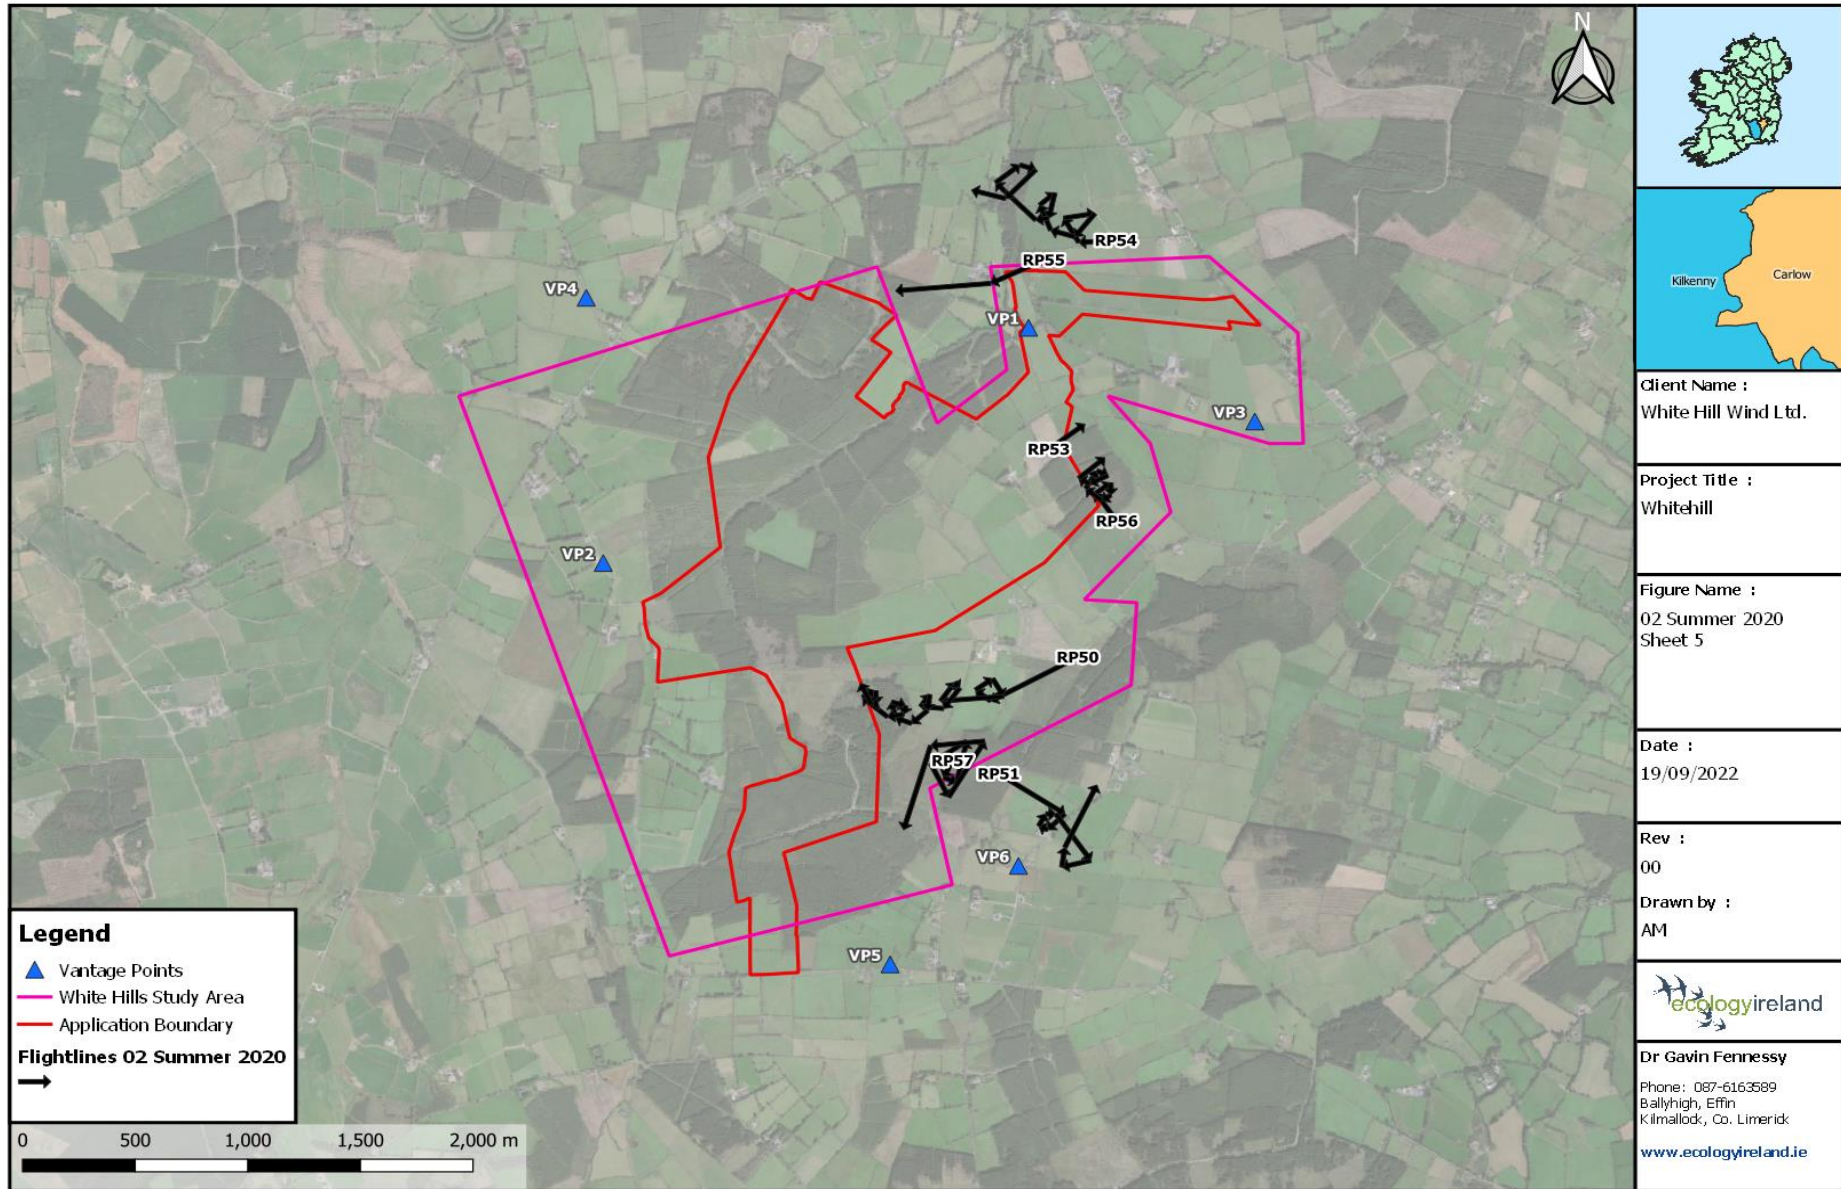

**Table A5.3.2: Flightline Descriptions for the Breeding Season 2020**

Winter Season 2020/2021									
Flightline ID	Date	Species	Number	Time first seen	Duration of observation (s)	Initial flight height	Duration within Wind Farm Site (s)	Off-site (s)	Observation description (note if observed flight height deviated significantly)
WD1	28/10/2020	Golden Plover	300	09:10	1380	30m	0	1380	Distant observation of flock circling off-site from 30-60m AGL.
WD2	28/10/2020	Snipe	2	09:18	15	15m	0	15	Brief sighting of two Snipe flying to north of VP1
WD3	28/10/2020	Golden Plover	10	09:25	20	25m	0	20	Small flock heading west.
RP1	28/10/2020	Sparrowhawk	1	11:19	10	15m	0	10	Male Sparrowhawk observed off-site.
WD4	28/10/2020	Golden Plover	300	11:20	9000	50m	0	9000	Large flock circling for prolonged period from 11:20 to 14:10. Followed similar route but rising and dropping from 20-120m AGL.
RP2	28/10/2020	Buzzard	1	11:45	60	30m	60	0	Buzzard hunting over farmland.
RP3	28/10/2020	Sparrowhawk	1	11:51	5	10m	5	0	Brief sighting of Sparrowhawk.
RP4	28/10/2020	Peregrine Falcon	1	11:55	60	110m	0	60	Peregrine seen to northeast of VP1
RP5	28/10/2020	Buzzard	1	12:19	30	40m	0	30	Buzzard flying past VP4.
RP6	28/10/2020	Buzzard	1	12:30	20	10m	0	20	Buzzard seen off-site east of VP1.
RP7	28/10/2020	Kestrel	1	12:56	110	20m	0	110	Kestrel hunting north of the Wind Farm Site.
RP8	28/10/2020	Kestrel	1	13:15	20	10m	0	20	Kestrel (Female) hunting close to VP3.
RP9	28/10/2020	Kestrel	1	13:18	75	15m	0	75	Kestrel being mobbed by Jackdaws.
RP10	28/10/2020	Buzzard	1	13:29	20	25m	0	20	Buzzard hunting over farmland.
WD5	28/10/2020	Snipe	1	13:59	95	50m	95	0	Snipe circled and then headed west.