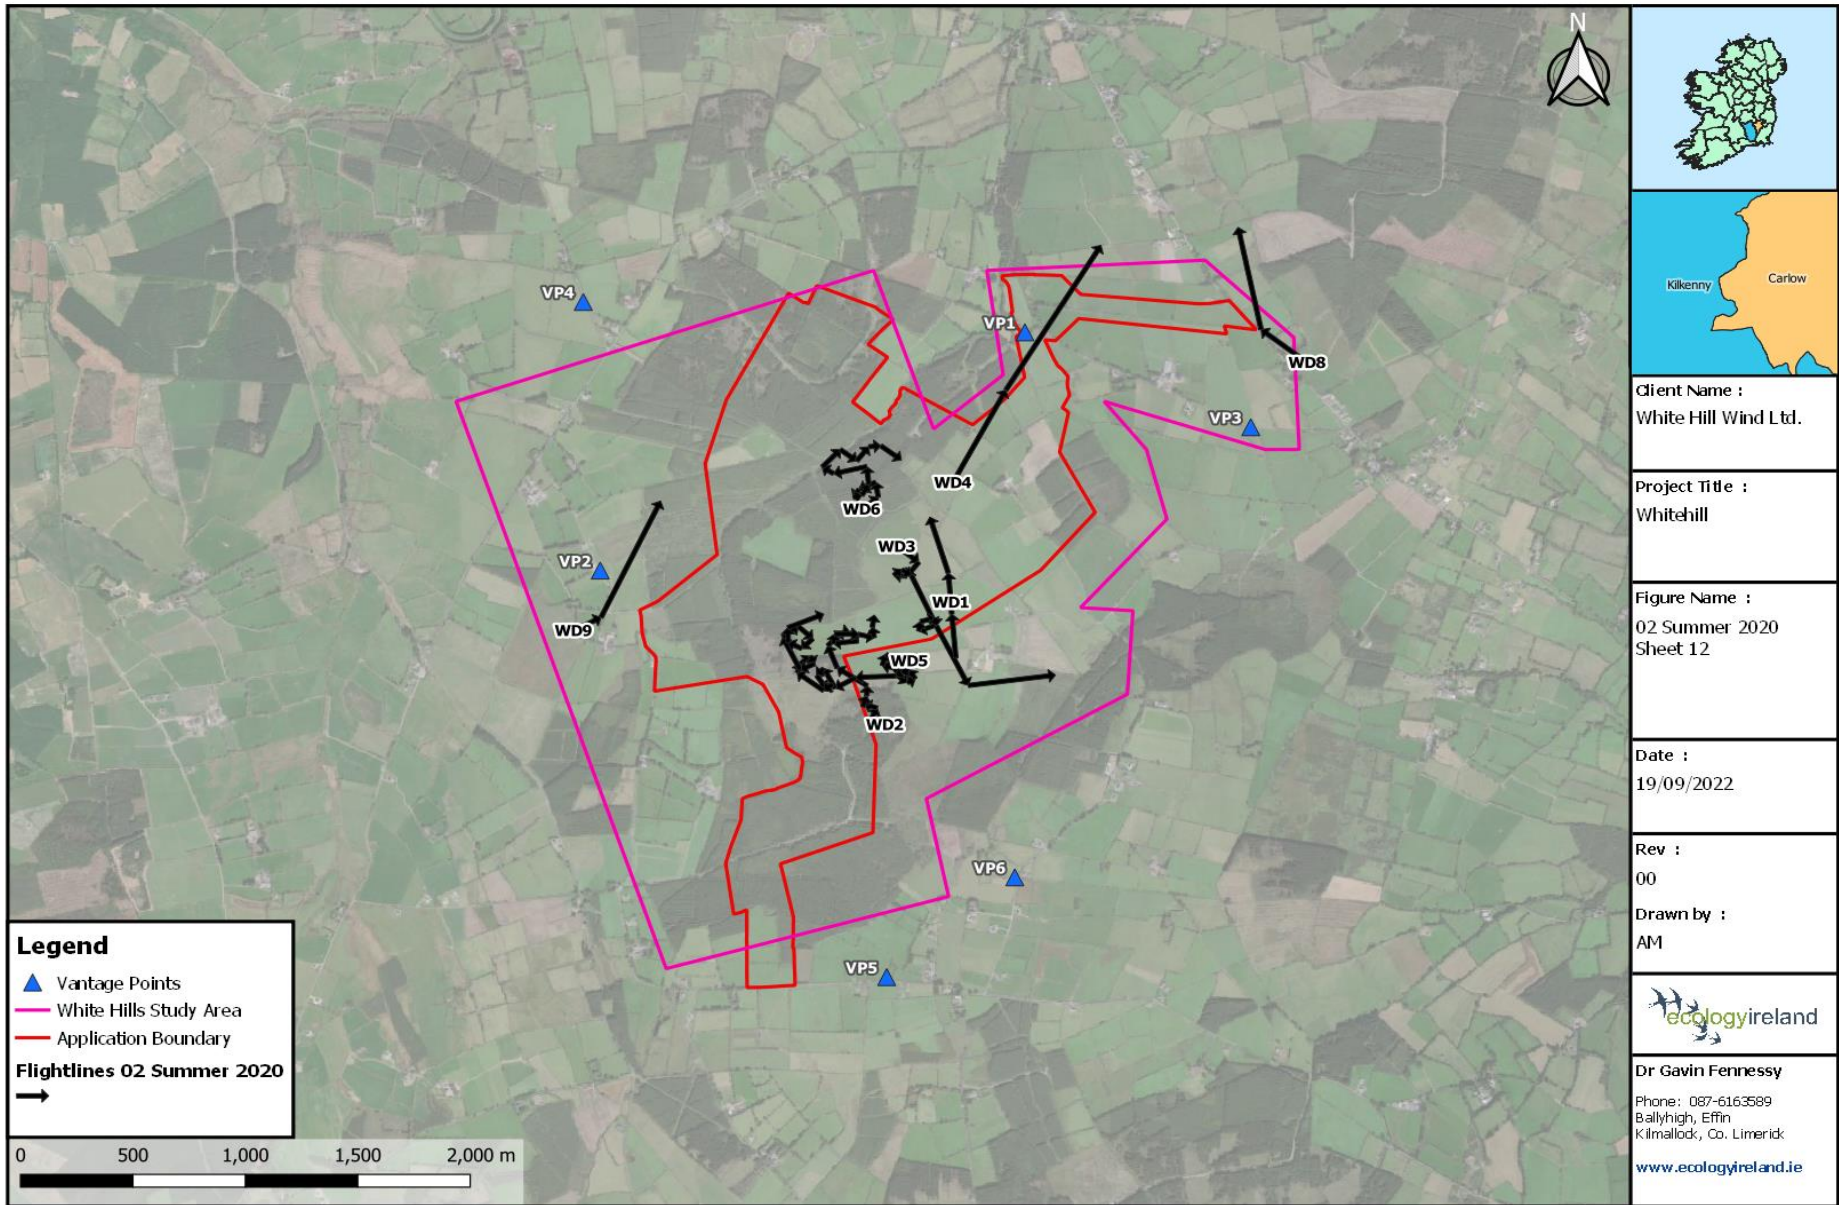

**Table A5.3.2: Flightline Descriptions for the Breeding Season 2020**

Winter Season 2020/2021									
Flightline ID	Date	Species	Number	Time first seen	Duration of observation (s)	Initial flight height	Duration within Wind Farm Site (s)	Off-site (s)	Observation description (note if observed flight height deviated significantly)
WD1	28/10/2020	Golden Plover	300	09:10	1380	30m	0	1380	Distant observation of flock circling off-site from 30-60m AGL.
WD2	28/10/2020	Snipe	2	09:18	15	15m	0	15	Brief sighting of two Snipe flying to north of VP1
WD3	28/10/2020	Golden Plover	10	09:25	20	25m	0	20	Small flock heading west.
RP1	28/10/2020	Sparrowhawk	1	11:19	10	15m	0	10	Male Sparrowhawk observed off-site.
WD4	28/10/2020	Golden Plover	300	11:20	9000	50m	0	9000	Large flock circling for prolonged period from 11:20 to 14:10. Followed similar route but rising and dropping from 20-120m AGL.
RP2	28/10/2020	Buzzard	1	11:45	60	30m	60	0	Buzzard hunting over farmland.
RP3	28/10/2020	Sparrowhawk	1	11:51	5	10m	5	0	Brief sighting of Sparrowhawk.
RP4	28/10/2020	Peregrine Falcon	1	11:55	60	110m	0	60	Peregrine seen to northeast of VP1
RP5	28/10/2020	Buzzard	1	12:19	30	40m	0	30	Buzzard flying past VP4.
RP6	28/10/2020	Buzzard	1	12:30	20	10m	0	20	Buzzard seen off-site east of VP1.
RP7	28/10/2020	Kestrel	1	12:56	110	20m	0	110	Kestrel hunting north of the Wind Farm Site.
RP8	28/10/2020	Kestrel	1	13:15	20	10m	0	20	Kestrel (Female) hunting close to VP3.
RP9	28/10/2020	Kestrel	1	13:18	75	15m	0	75	Kestrel being mobbed by Jackdaws.
RP10	28/10/2020	Buzzard	1	13:29	20	25m	0	20	Buzzard hunting over farmland.
WD5	28/10/2020	Snipe	1	13:59	95	50m	95	0	Snipe circled and then headed west.