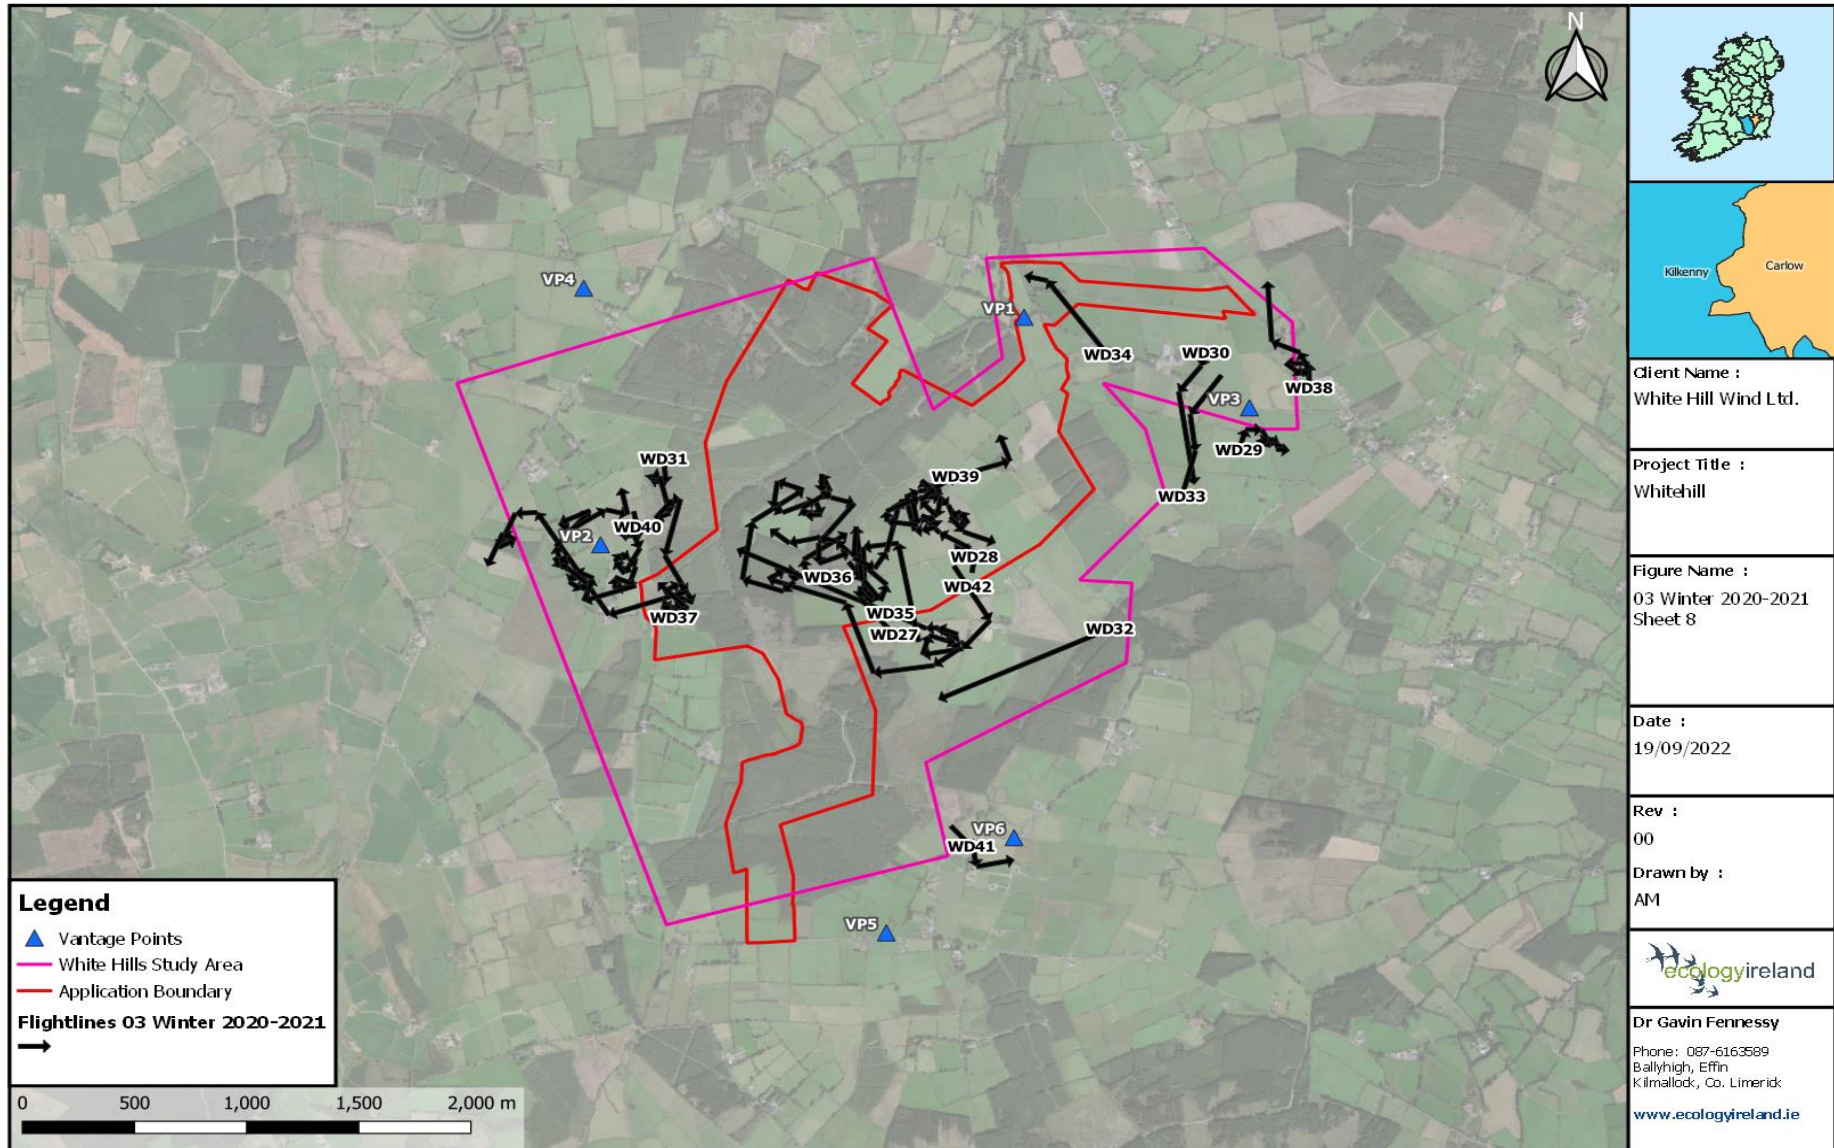

**Table A5.3.3: Flightline Descriptions for the Winter Season 2020/2021**

Breeding Season 2021									
Flightline ID	Date	Species	Number	Time first seen	Duration of observation (s)	Initial flight height	Duration within Wind Farm Site (s)	Off-site (s)	Observation description (note if observed flight height deviated significantly)
WD1	19/03/2021	Golden Plover	50	10:04	350	100m	280	70	Flock of Golden Plover in broad sweeping circle.
RP1	19/03/2021	Buzzard	2	10:18	120	40m	0	120	Buzzards soaring off-site.
RP2	19/03/2021	Sparrowhawk	1	10:44	10	10m	0	10	Brief sighting of Sparrowhawk flying east.
WT1	19/03/2021	Grey Heron	1	10:45	25	30m	0	25	Grey Heron in commuting flight off-site.
WT2	19/03/2021	Grey Heron	1	11:02	100	5m	0	100	Grey Heron flying low to the southwest north of VP4.
RP3	19/03/2021	Buzzard	2	11:12	30	35m	0	30	Buzzards flying together over forestry.
RP4	19/03/2021	Buzzard	2	11:27	120	100m	0	120	Two Buzzards circling and soaring together.
RP5	19/03/2021	Buzzard	1	11:35	10	30m	10	0	Buzzard flying over forestry, dropped from view.
RP6	19/03/2021	Buzzard	3	11:42	120	100m	0	120	Three Buzzards flying together, different from the two birds under observation at the same time [RP7]
RP7	19/03/2021	Buzzard	2	11:42	10	40m	0	10	Two Buzzards seen briefly.
RP8	19/03/2021	Sparrowhawk	1	12:18	75	60m	50	25	Femal Sparrowhawk in display flight.
RP9	19/03/2021	Kestrel	1	12:20	10	25m	10	0	Brief sighting of commuting Kestrel heading east.
WD2	19/03/2021	Golden Plover	50	12:22	10	40m	10	0	Golden Plovers flying east.
WD3	19/03/2021	Golden Plover	40	12:29	60	30m	0	60	Golden Plovers circling off-site.
RP10	19/03/2021	Sparrowhawk	1	12:36	40	20m	0	40	Sparrowhawk (Female)