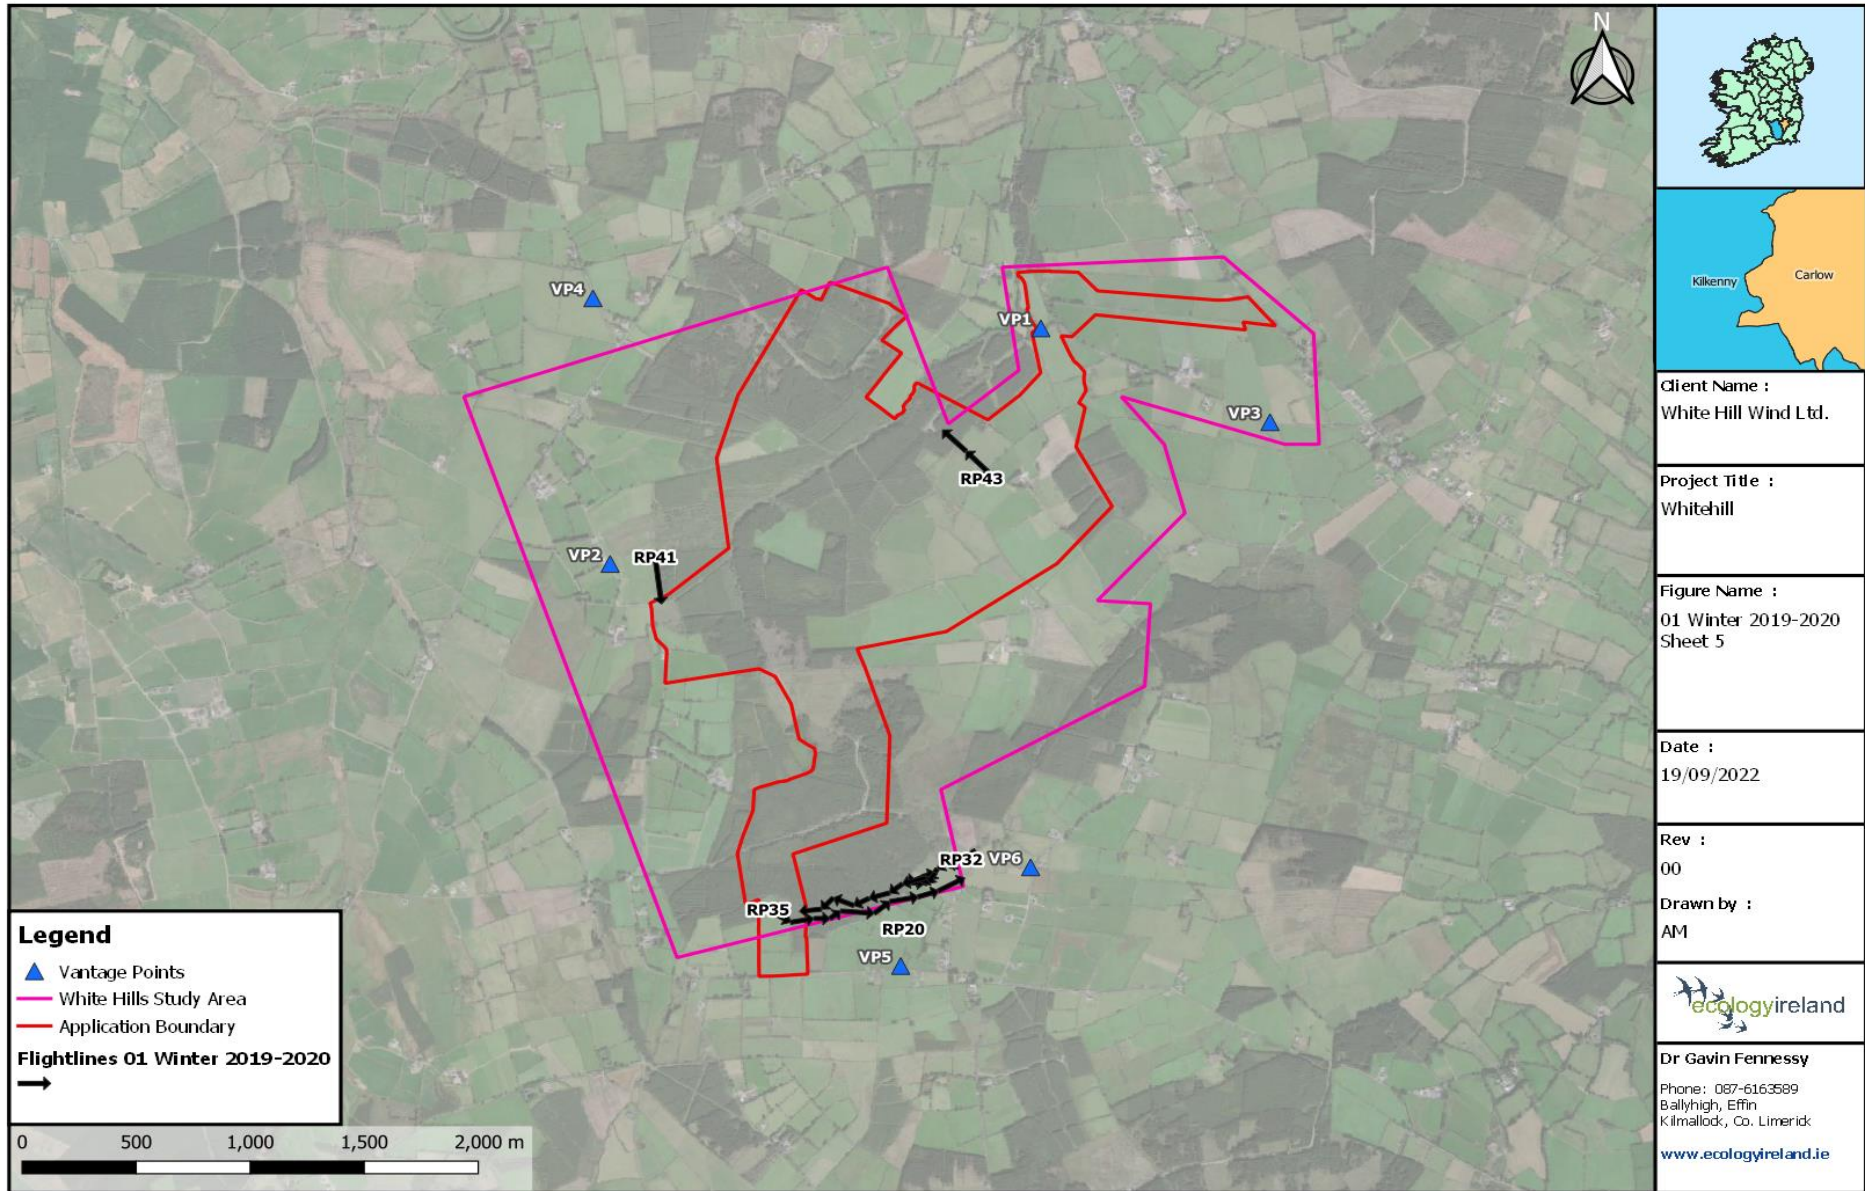

**Table A5.3.1: Flightline Descriptions for the Winter Season 2019/2020.**

Annex 5.3: Bird Survey Flightlines

Breeding Season 2020									
Flightline ID	Date	Species	Number	Time first seen	Duration of observation (s)	Initial flight height	Duration within Wind Farm Site (s)	Off-site (s)	Observation description (note if observed flight height deviated significantly)
RP1	07/03/2020	Buzzard	1	10:05	90	80m	0	90	Buzzard soaring south of VP3 flying to northwest.
RP2	07/03/2020	Buzzard	1	11:40	60	60m	0	60	Buzzard soaring/flying north of conifers.
RP3	07/03/2020	Kestrel	1	13:39	70	40m	50	20	Kestrel hunting before dropping from view to the ground.
RP4	07/03/2020	Buzzard	1	14:12	175	80m	20	155	Buzzard soaring and circling up to 90m AGL heading south.
RP4	07/03/2020	Sparrowhawk	1	14:12	205	50m	30	175	Sparrowhawk with similar flightline of Buzzard [RP106] as it headed south gaining height to 60m AGL.
WT1	07/03/2020	Lesser Black-backed Gull	1	14:17	70	80m	0	70	Lesser Black-backed Gull flying to northwest.
RP5	07/03/2020	Buzzard	1	14:40	325	55m	25	300	Buzzard soaring and flying slowly to northwest.
RP6	23/04/2020	Sparrowhawk	1	08:19	25	25m	0	25	Sparrowhawk flying south off-site.
WT2	23/04/2020	Grey Heron	2	08:22	30	25m	0	30	Two Grey Herons flying south off-site.
WD1	23/04/2020	Golden Plover	130	08:49	210	20m	50	160	Flock of Golden Plover flying from 5-35m AGL. Dropped from view north of VP6.
WD2	23/04/2020	Golden Plover	269	10:01	300	20m	200	100	Flock circling and heading north over Wind Farm Site from 20-30m AGL. Gaining altitude and from 50m-100m AGL for 200s and 100m-150m for 50s.
WD3	23/04/2020	Golden Plover	18	10:03	110	60m	80	30	Small flock of Golden Plover flying north at 60-70m AGL.
WD4	23/04/2020	Golden Plover	30	10:05	30	40m	20	10	Golden Plover flying to northeast