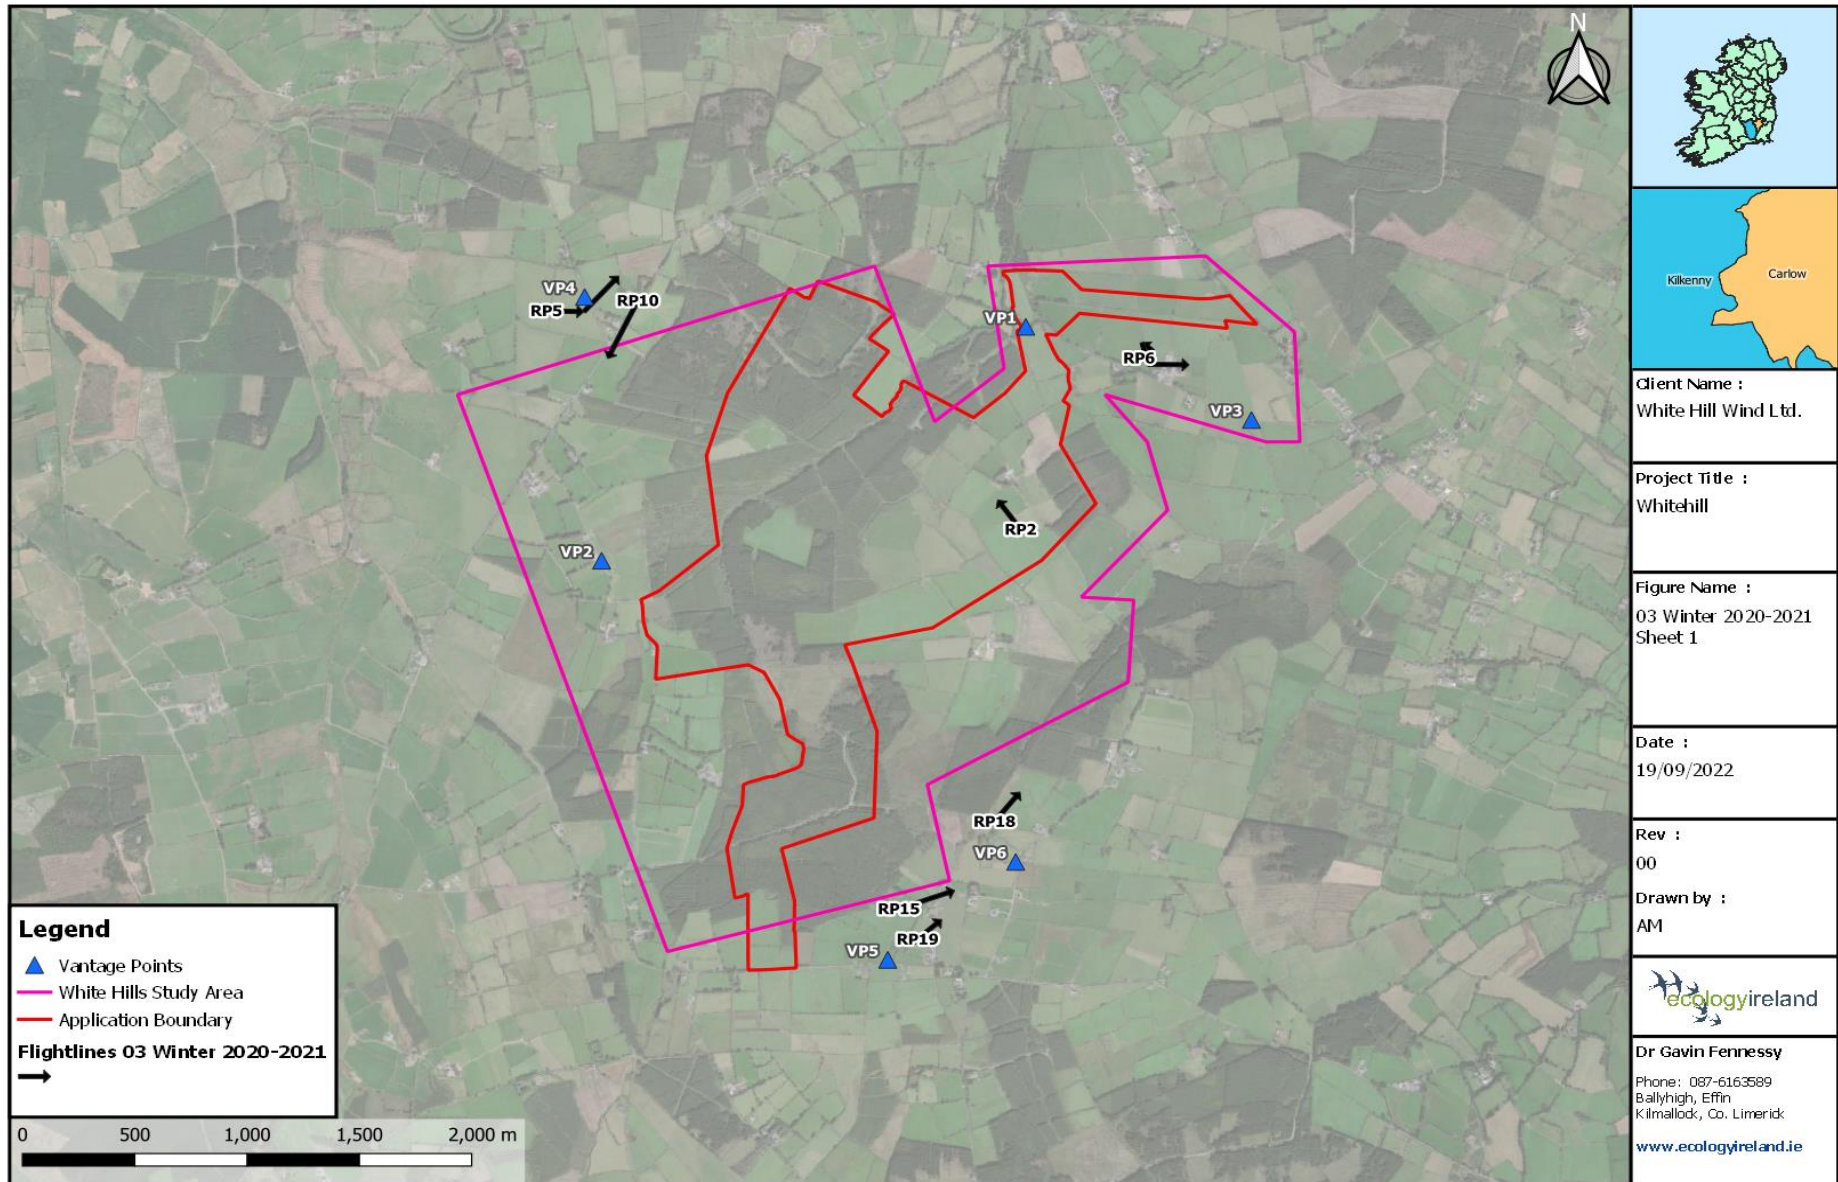

Table A5.3.3: Flightline Descriptions for the Winter Season 2020/2021