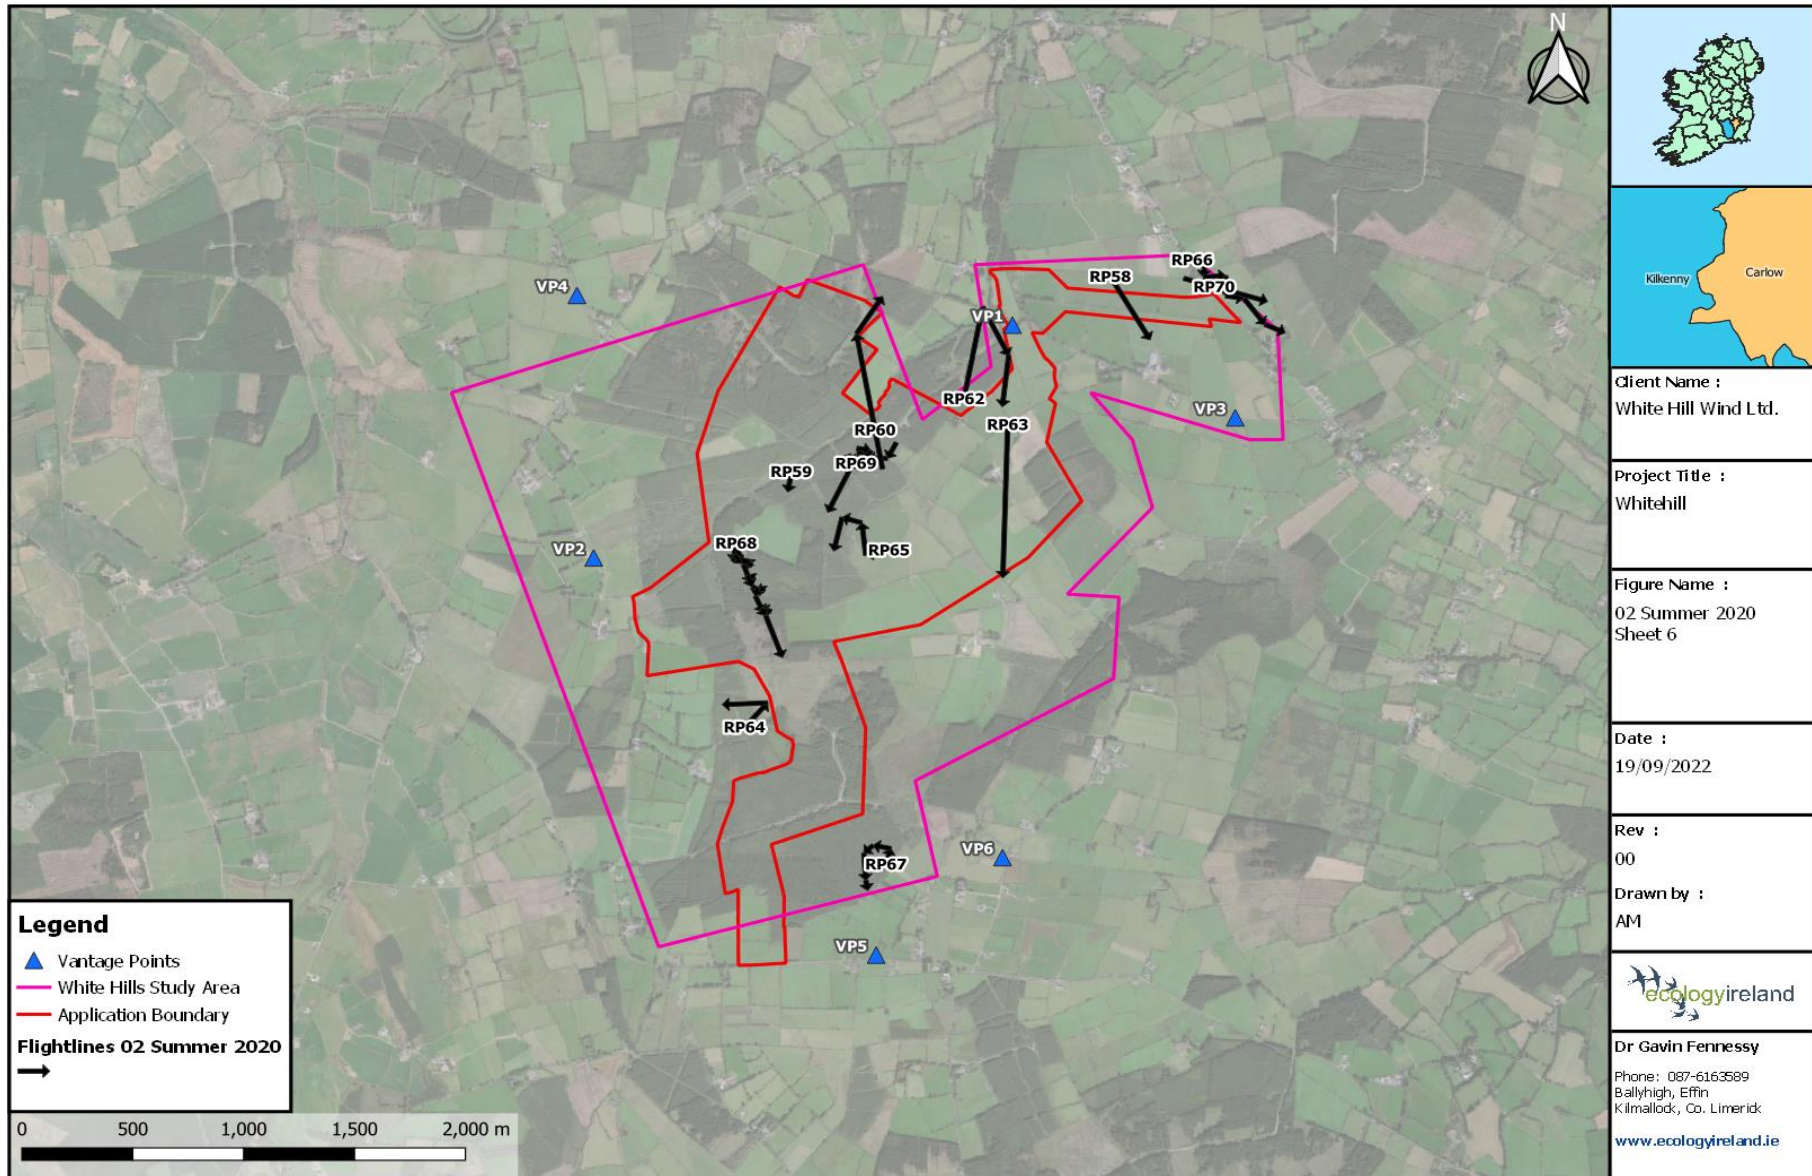

**Table A5.3.2: Flightline Descriptions for the Breeding Season 2020**

Winter Season 2020/2021									
Flightline ID	Date	Species	Number	Time first seen	Duration of observation (s)	Initial flight height	Duration within Wind Farm Site (s)	Off-site (s)	Observation description (note if observed flight height deviated significantly)
WD1	28/10/2020	Golden Plover	300	09:10	1380	30m	0	1380	Distant observation of flock circling off-site from 30-60m AGL.
WD2	28/10/2020	Snipe	2	09:18	15	15m	0	15	Brief sighting of two Snipe flying to north of VP1
WD3	28/10/2020	Golden Plover	10	09:25	20	25m	0	20	Small flock heading west.
RP1	28/10/2020	Sparrowhawk	1	11:19	10	15m	0	10	Male Sparrowhawk observed off-site.
WD4	28/10/2020	Golden Plover	300	11:20	9000	50m	0	9000	Large flock circling for prolonged period from 11:20 to 14:10. Followed similar route but rising and dropping from 20-120m AGL.
RP2	28/10/2020	Buzzard	1	11:45	60	30m	60	0	Buzzard hunting over farmland.
RP3	28/10/2020	Sparrowhawk	1	11:51	5	10m	5	0	Brief sighting of Sparrowhawk.
RP4	28/10/2020	Peregrine Falcon	1	11:55	60	110m	0	60	Peregrine seen to northeast of VP1
RP5	28/10/2020	Buzzard	1	12:19	30	40m	0	30	Buzzard flying past VP4.
RP6	28/10/2020	Buzzard	1	12:30	20	10m	0	20	Buzzard seen off-site east of VP1.
RP7	28/10/2020	Kestrel	1	12:56	110	20m	0	110	Kestrel hunting north of the Wind Farm Site.
RP8	28/10/2020	Kestrel	1	13:15	20	10m	0	20	Kestrel (Female) hunting close to VP3.
RP9	28/10/2020	Kestrel	1	13:18	75	15m	0	75	Kestrel being mobbed by Jackdaws.
RP10	28/10/2020	Buzzard	1	13:29	20	25m	0	20	Buzzard hunting over farmland.
WD5	28/10/2020	Snipe	1	13:59	95	50m	95	0	Snipe circled and then headed west.