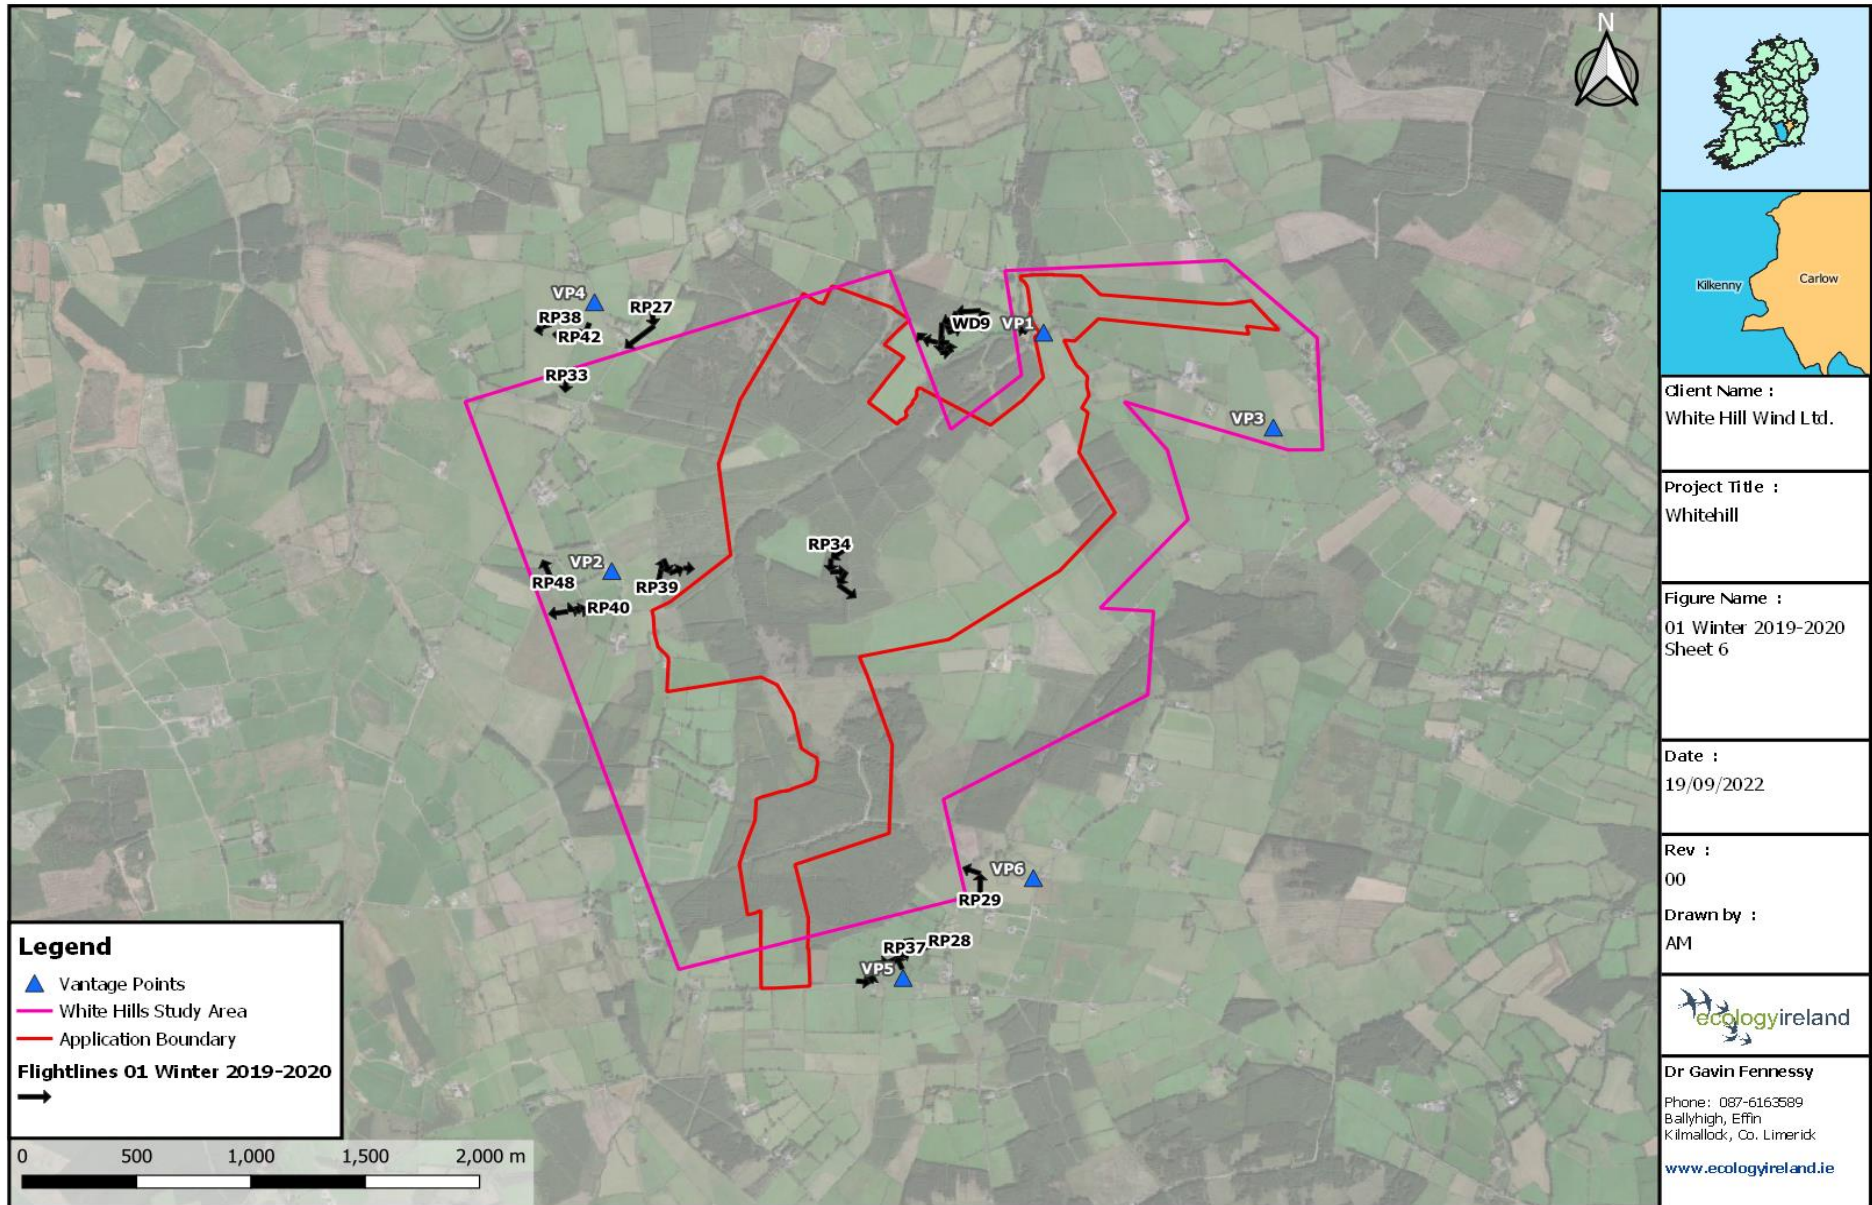

**Table A5.3.1: Flightline Descriptions for the Winter Season 2019/2020.**

Annex 5.3: Bird Survey Flightlines

Breeding Season 2020									
Flightline ID	Date	Species	Number	Time first seen	Duration of observation (s)	Initial flight height	Duration within Wind Farm Site (s)	Off-site (s)	Observation description (note if observed flight height deviated significantly)
RP1	07/03/2020	Buzzard	1	10:05	90	80m	0	90	Buzzard soaring south of VP3 flying to northwest.
RP2	07/03/2020	Buzzard	1	11:40	60	60m	0	60	Buzzard soaring/flying north of conifers.
RP3	07/03/2020	Kestrel	1	13:39	70	40m	50	20	Kestrel hunting before dropping from view to the ground.
RP4	07/03/2020	Buzzard	1	14:12	175	80m	20	155	Buzzard soaring and circling up to 90m AGL heading south.
RP4	07/03/2020	Sparrowhawk	1	14:12	205	50m	30	175	Sparrowhawk with similar flightline of Buzzard [RP106] as it headed south gaining height to 60m AGL.
WT1	07/03/2020	Lesser Black-backed Gull	1	14:17	70	80m	0	70	Lesser Black-backed Gull flying to northwest.
RP5	07/03/2020	Buzzard	1	14:40	325	55m	25	300	Buzzard soaring and flying slowly to northwest.
RP6	23/04/2020	Sparrowhawk	1	08:19	25	25m	0	25	Sparrowhawk flying south off-site.
WT2	23/04/2020	Grey Heron	2	08:22	30	25m	0	30	Two Grey Herons flying south off-site.
WD1	23/04/2020	Golden Plover	130	08:49	210	20m	50	160	Flock of Golden Plover flying from 5-35m AGL. Dropped from view north of VP6.
WD2	23/04/2020	Golden Plover	269	10:01	300	20m	200	100	Flock circling and heading north over Wind Farm Site from 20-30m AGL. Gaining altitude and from 50m-100m AGL for 200s and 100m-150m for 50s.
WD3	23/04/2020	Golden Plover	18	10:03	110	60m	80	30	Small flock of Golden Plover flying north at 60-70m AGL.
WD4	23/04/2020	Golden Plover	30	10:05	30	40m	20	10	Golden Plover flying to northeast